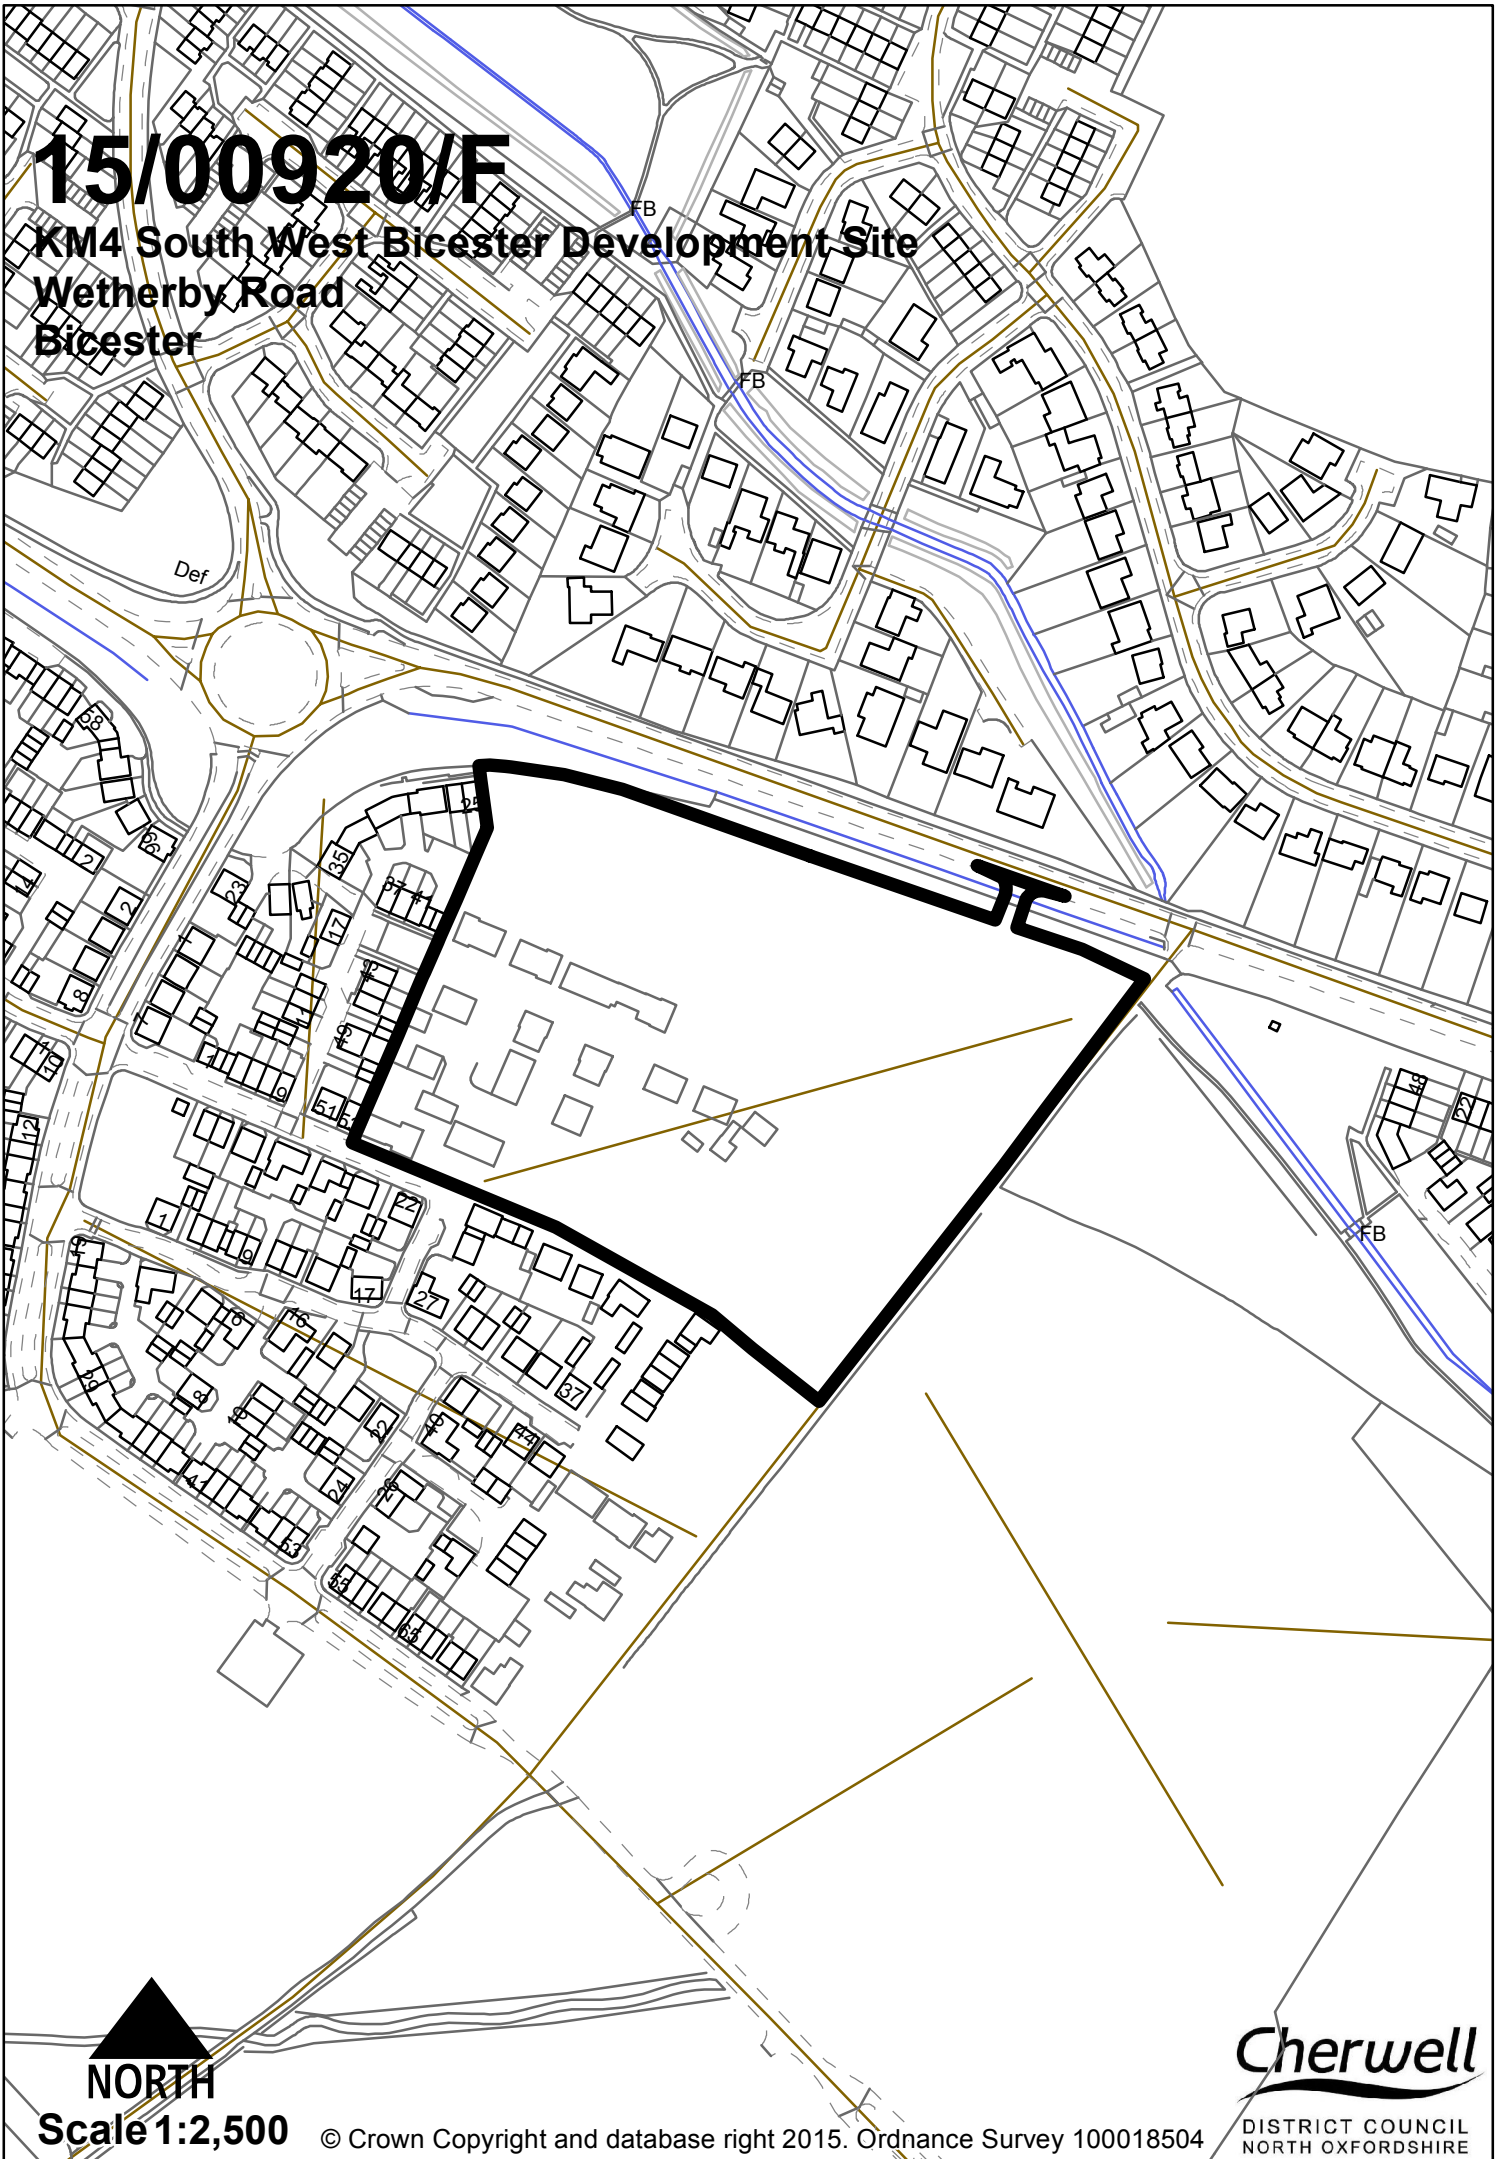

# 15/00920/F

**KM4 South West Bicester Development Site  
Wetherby Road  
Bicester**

**Cherwell**

DISTRICT COUNCIL  
NORTH OXFORDSHIRE

**NORTH**

**Scale 1:2,500**

© Crown Copyright and database right 2015. Ordnance Survey 100018504