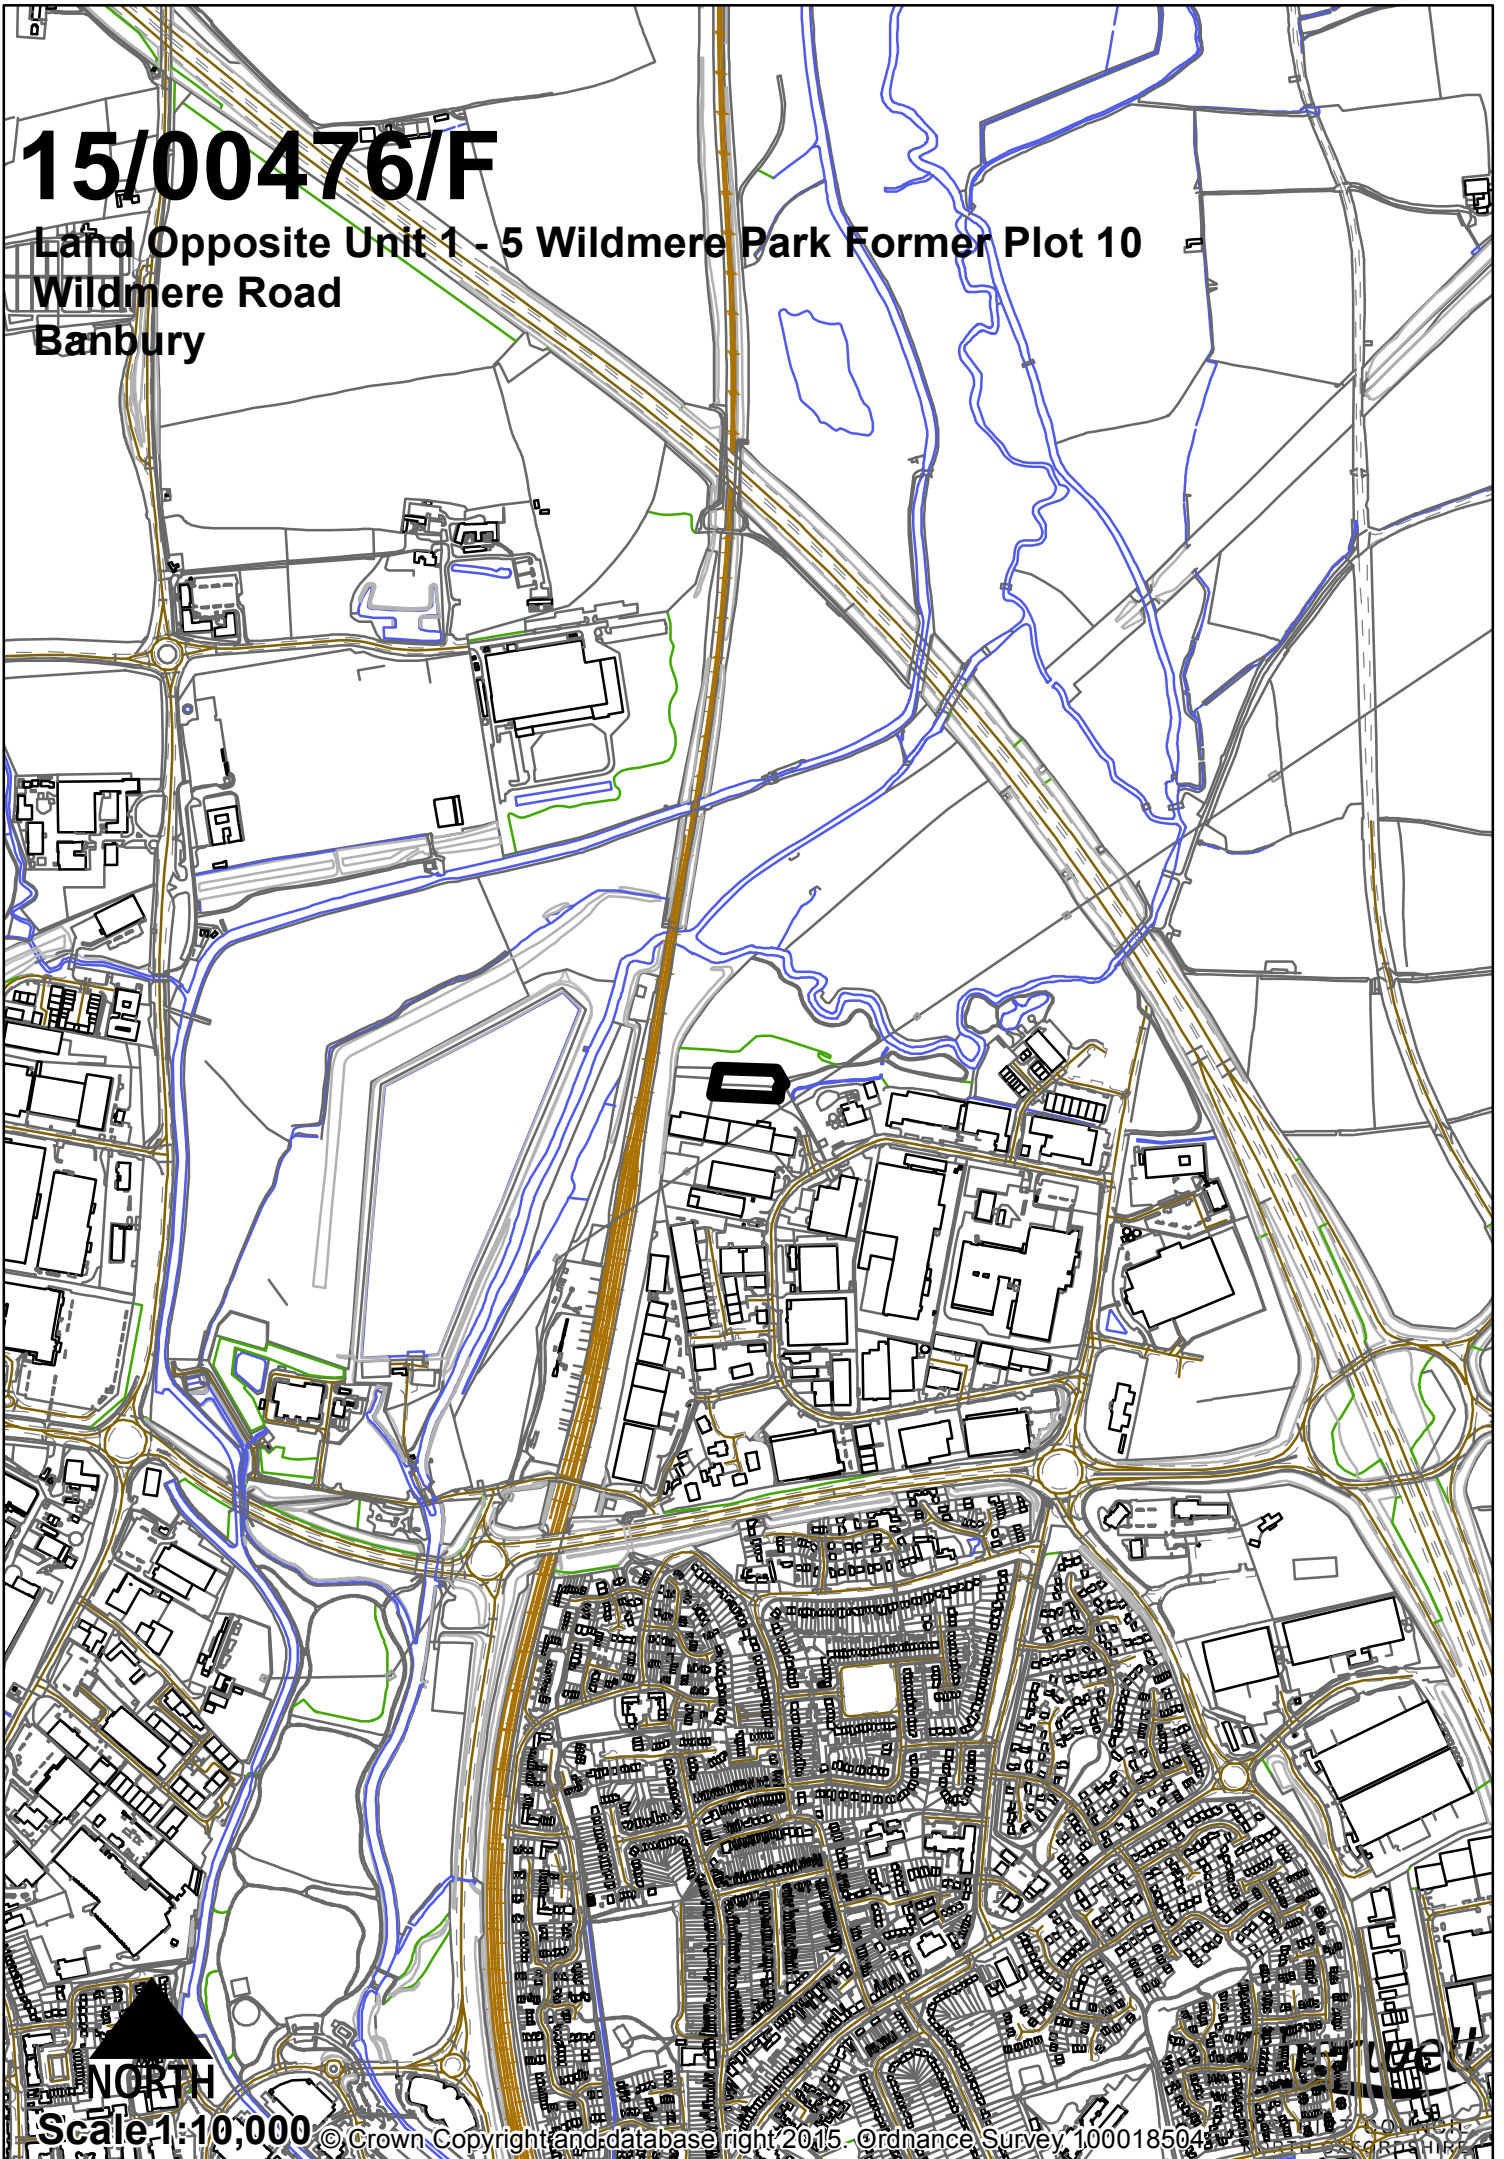

# 15/00476/F

Land Opposite Unit 1 - 5 Wildmere Park Former Plot 10  
Wildmere Road  
Banbury

**NORTH**

Scale 1:10,000

© Crown Copyright and database right 2015. Ordnance Survey 100018504