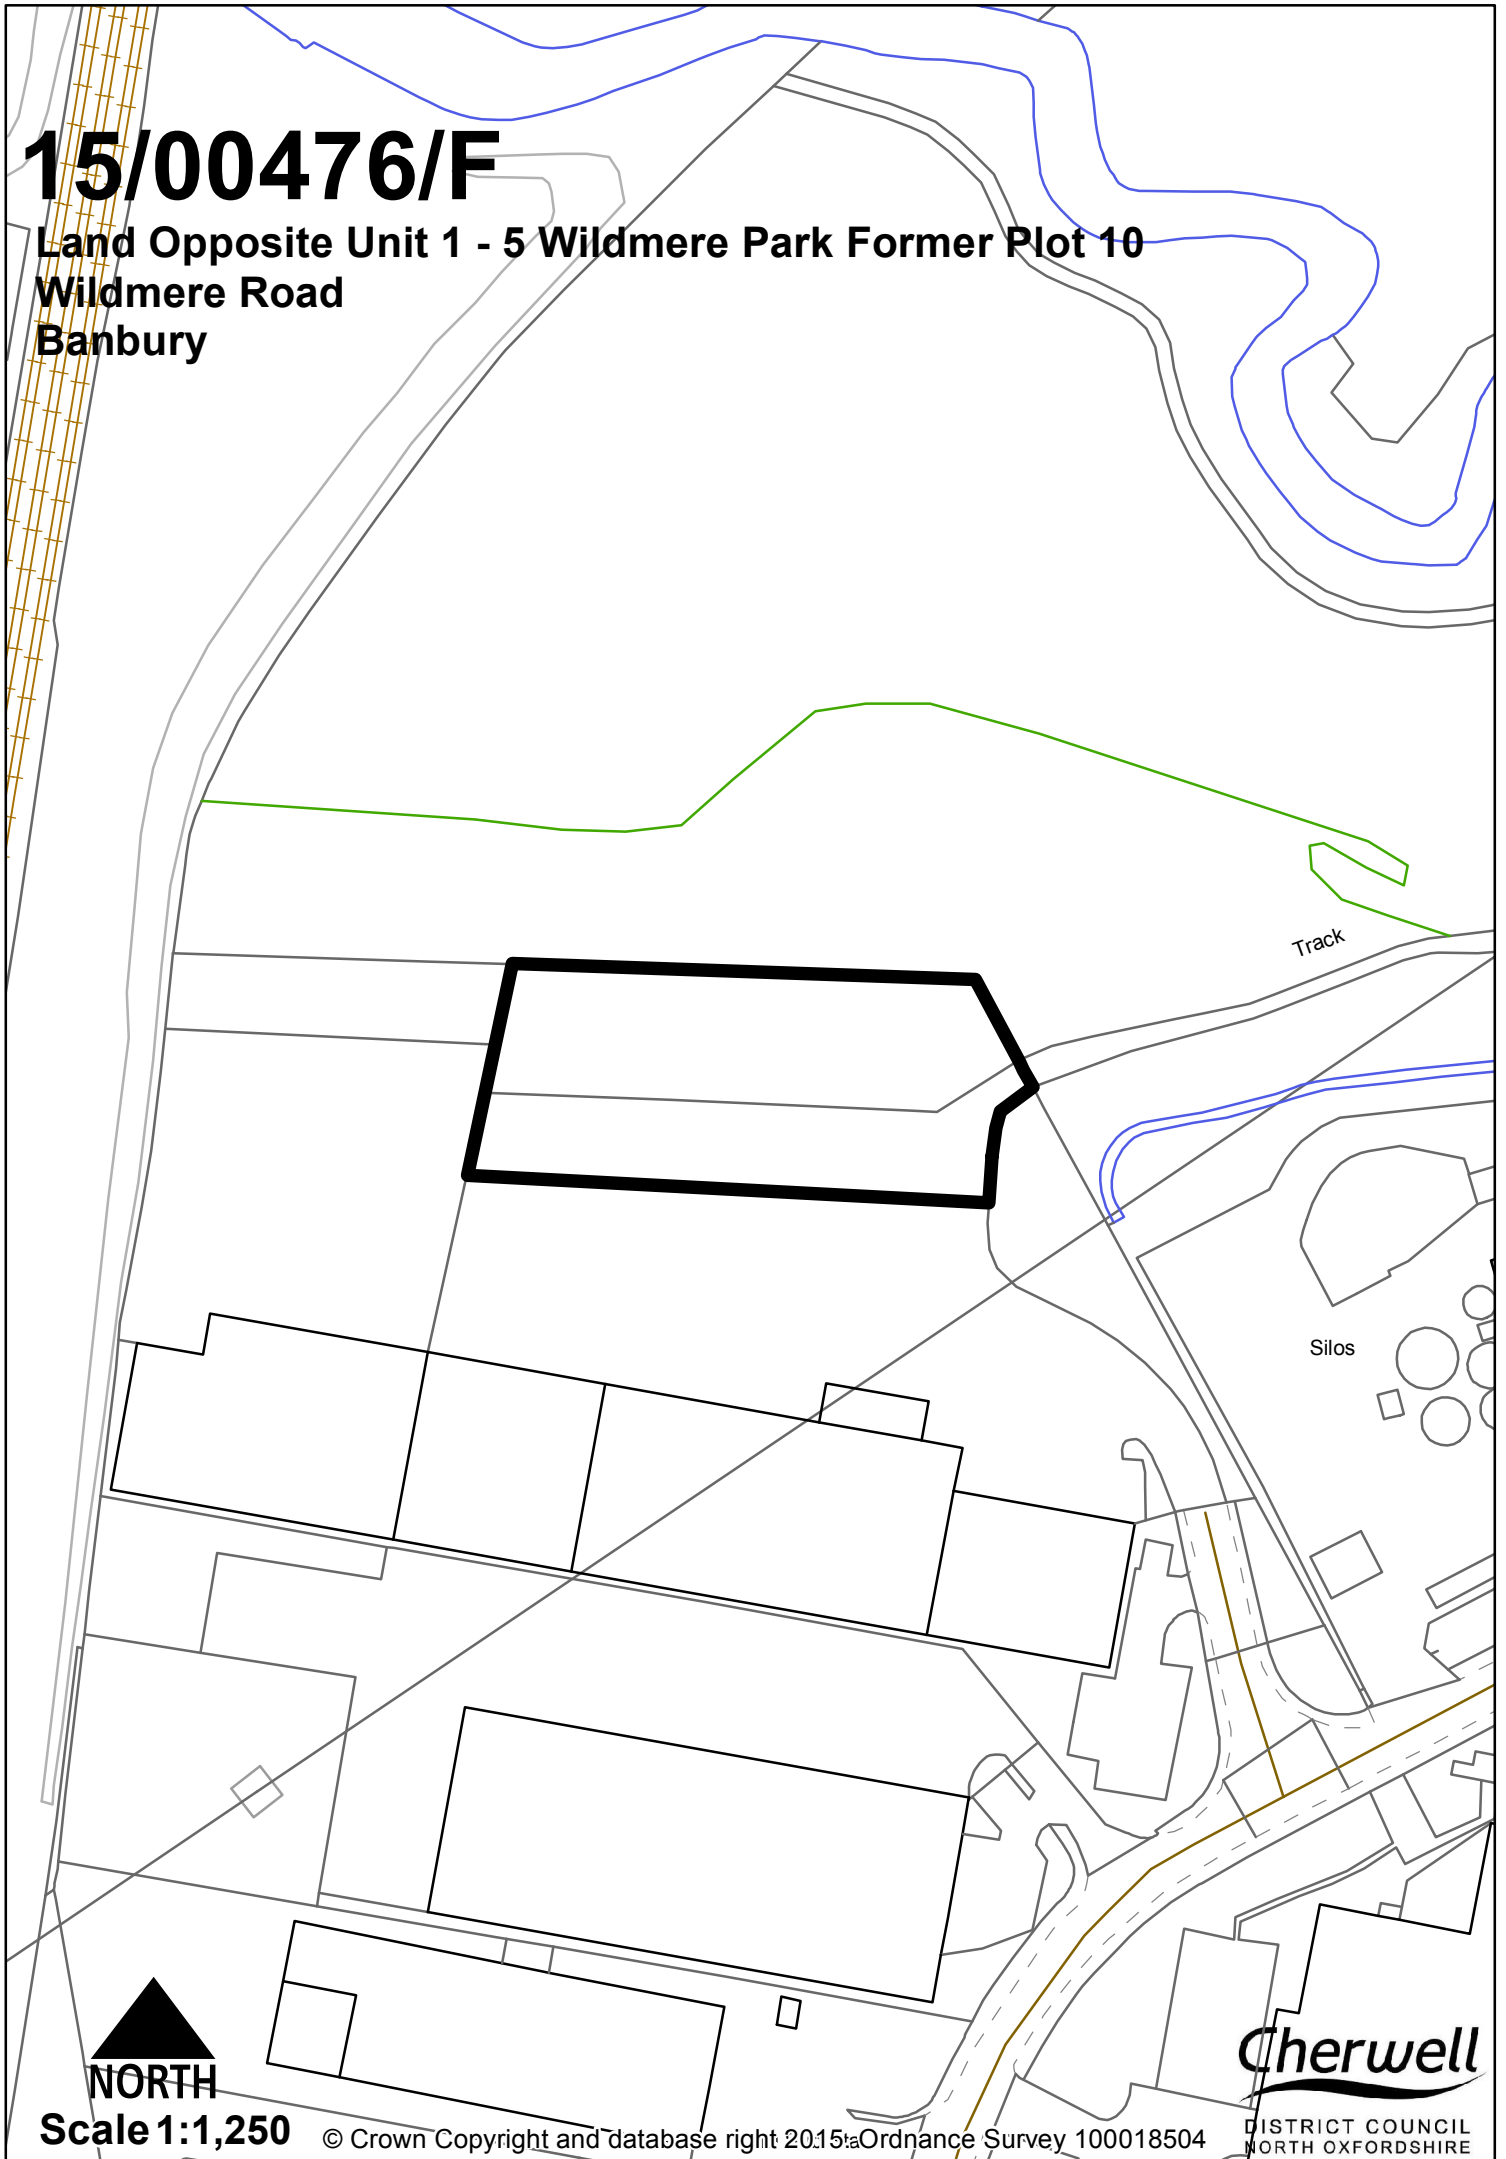

15/00476/F

Land Opposite Unit 1 - 5 Wildmere Park Former Plot 10
Wildmere Road
Banbury

Track

Silos

Cherwell

DISTRICT COUNCIL
NORTH OXFORDSHIRE

Scale 1:1,250

© Crown Copyright and database right 2015. Ordnance Survey 100018504