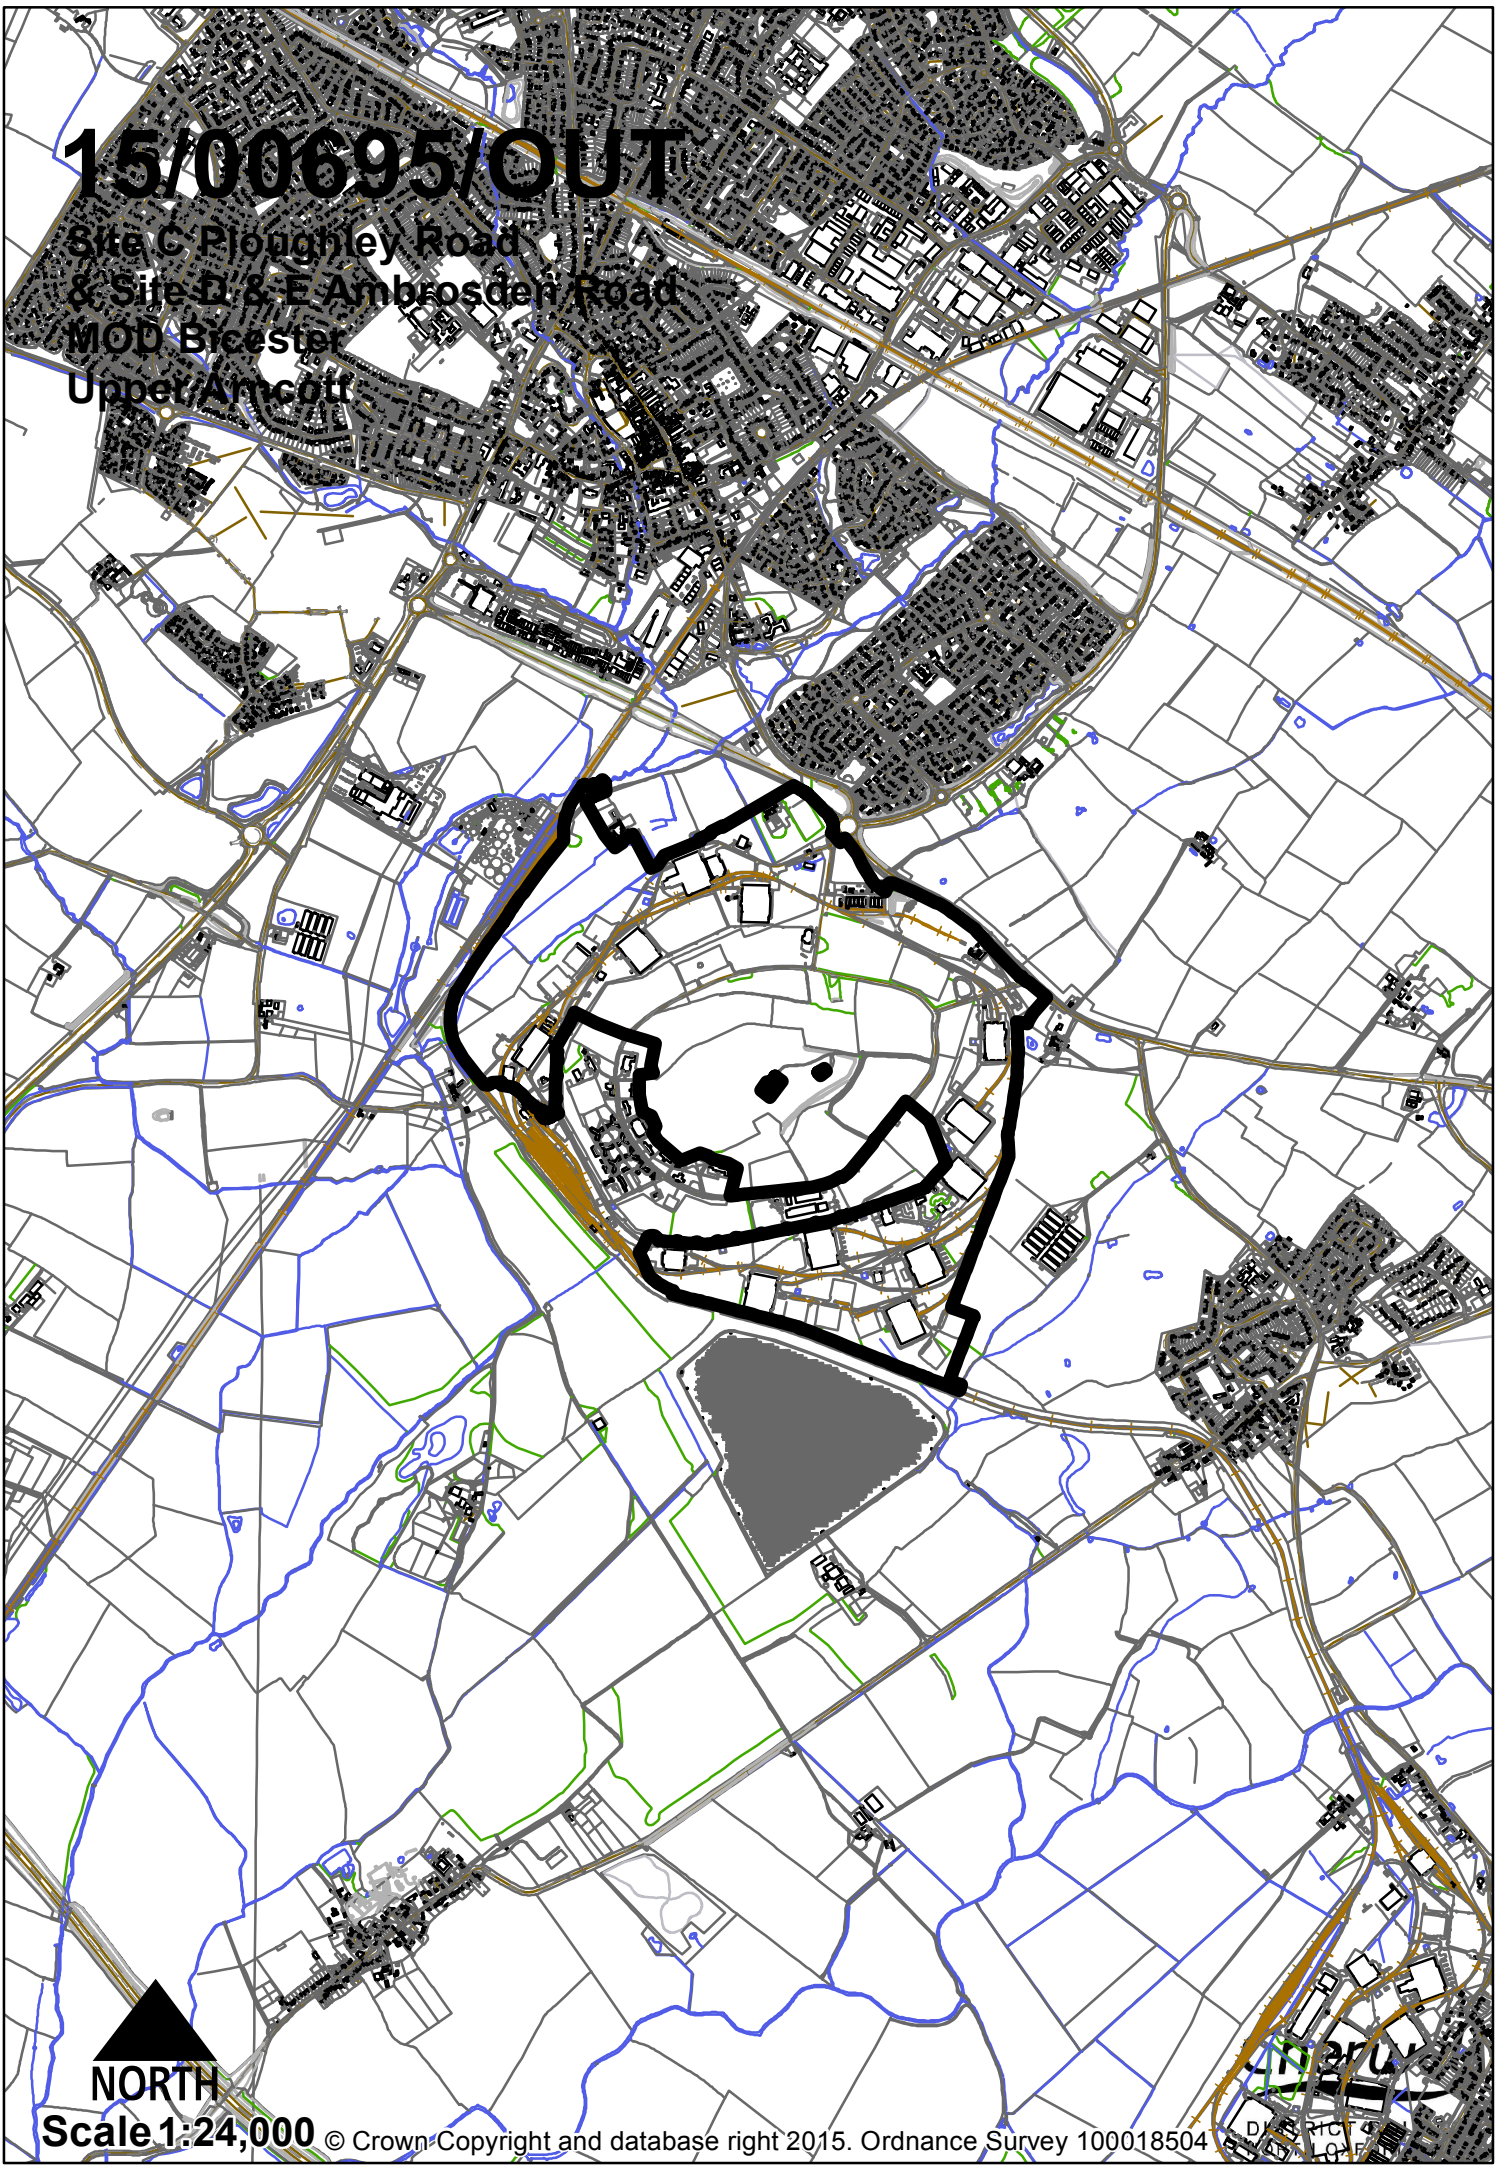

15/00695/OUT

Site C Ploughley Road
& Site D & E Ambrosden Road
MOD Bicester
Upper Amcotts

NORTH

Scale 1:24,000

© Crown Copyright and database right 2015. Ordnance Survey 100018504