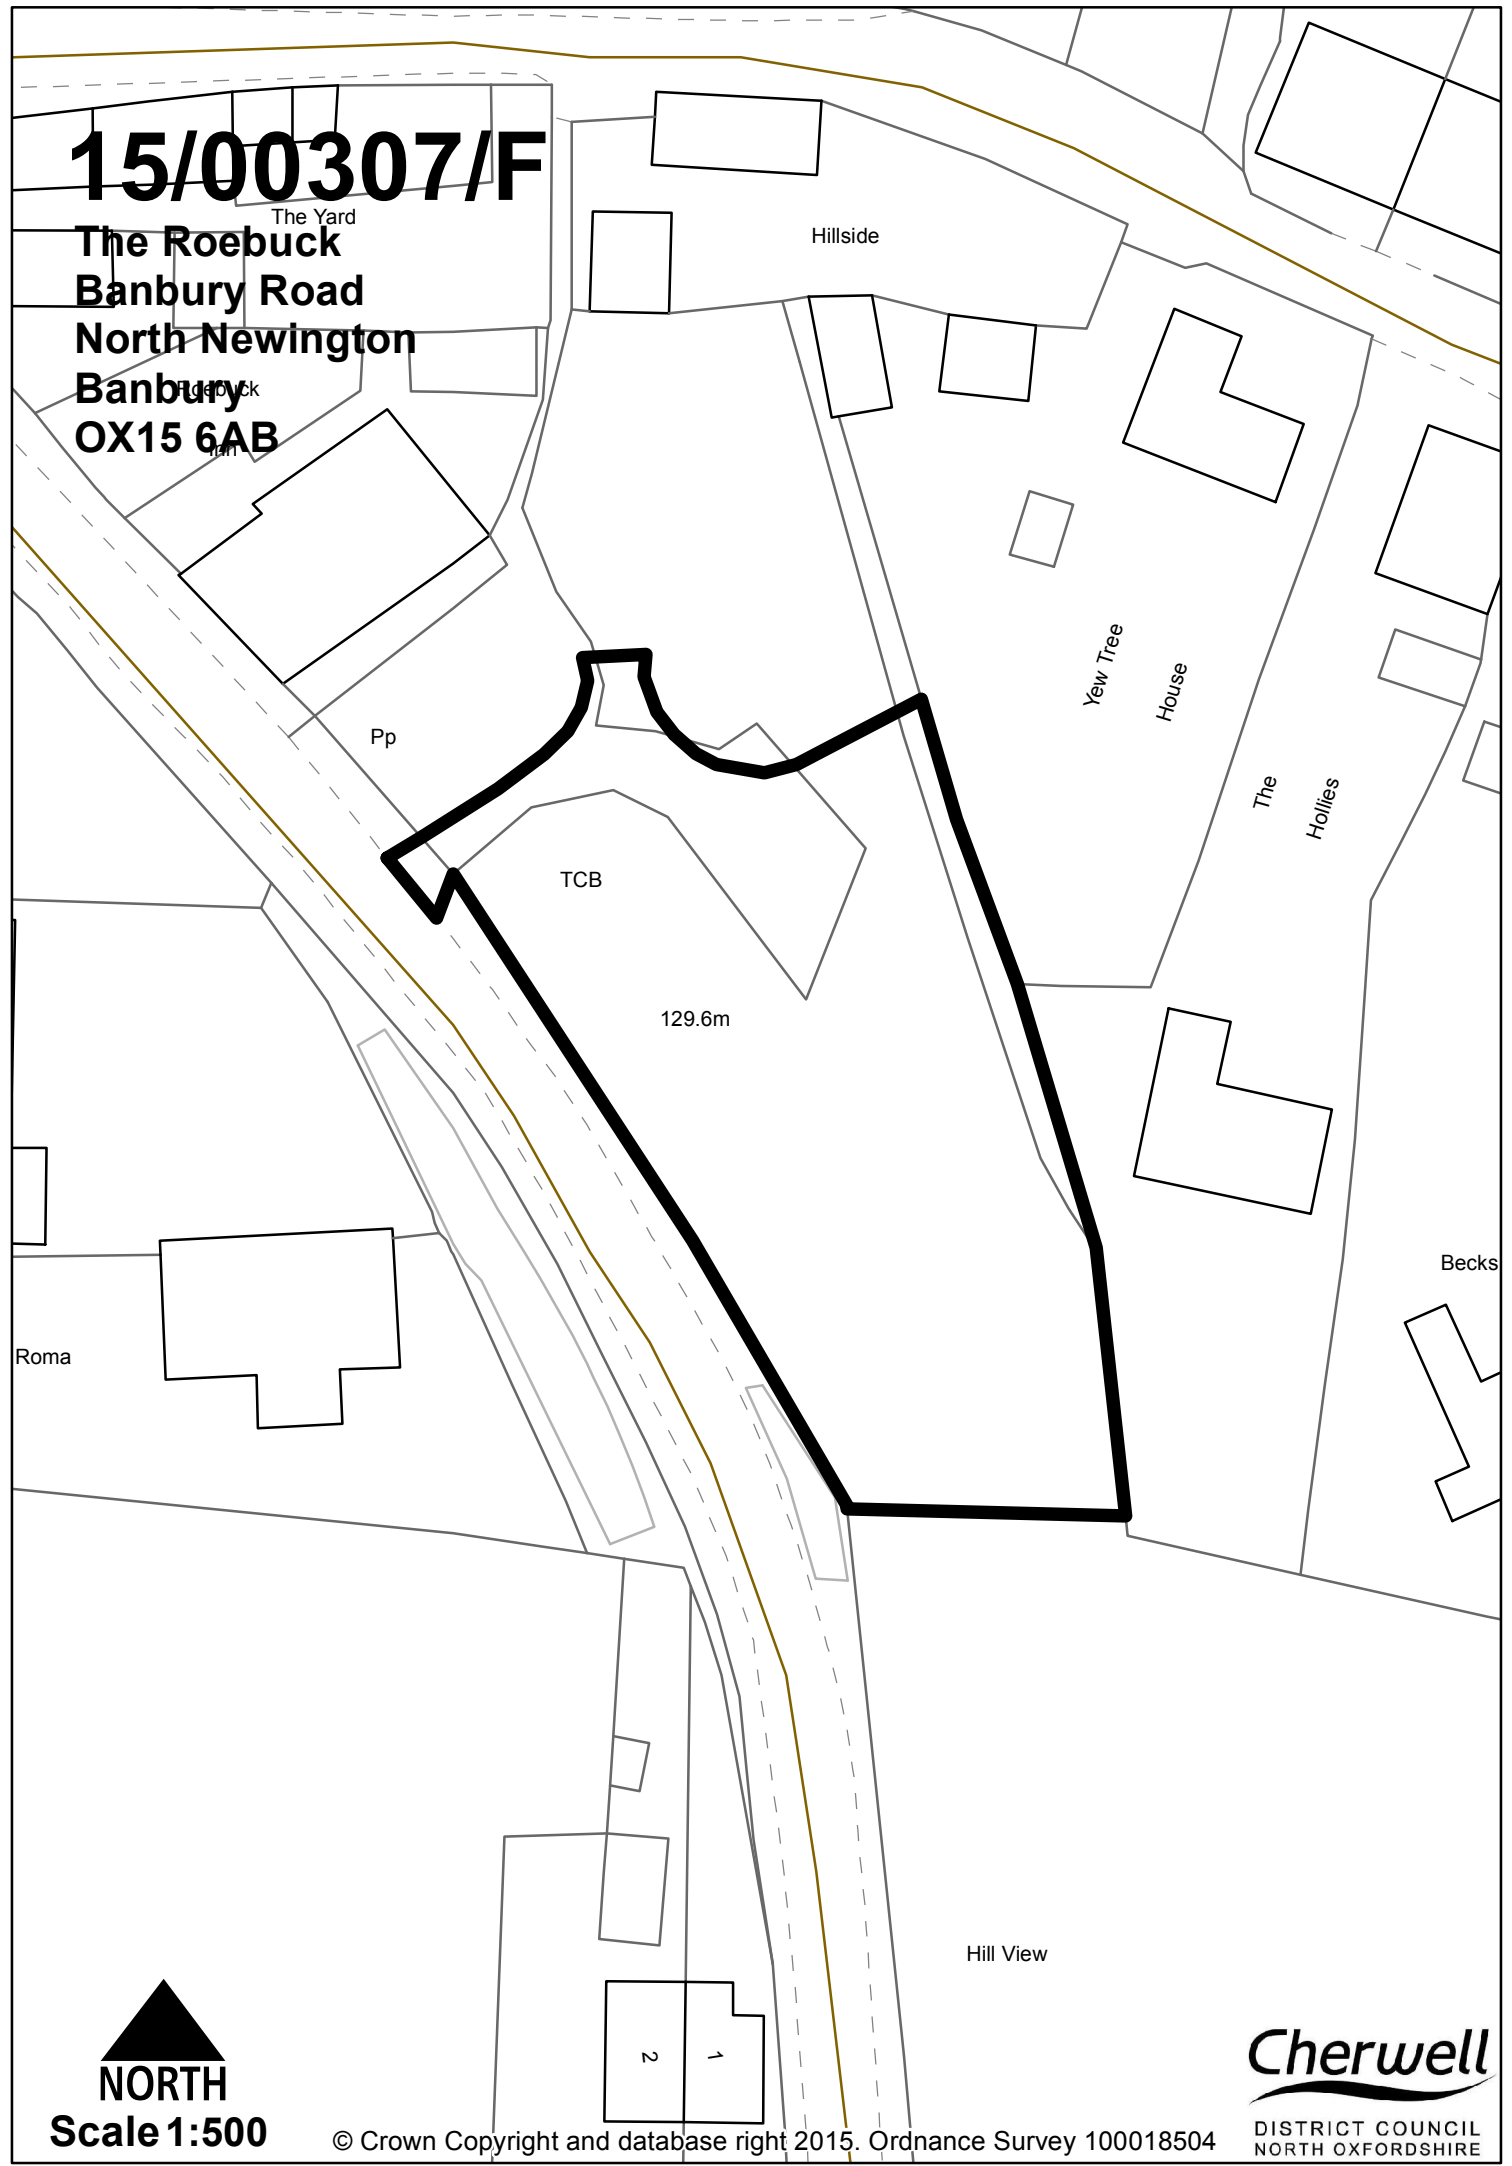

15/00307/F

The Yard
The Roebuck
Banbury Road
North Newington
Banbury
OX15 6AB

NORTH
Scale 1:500