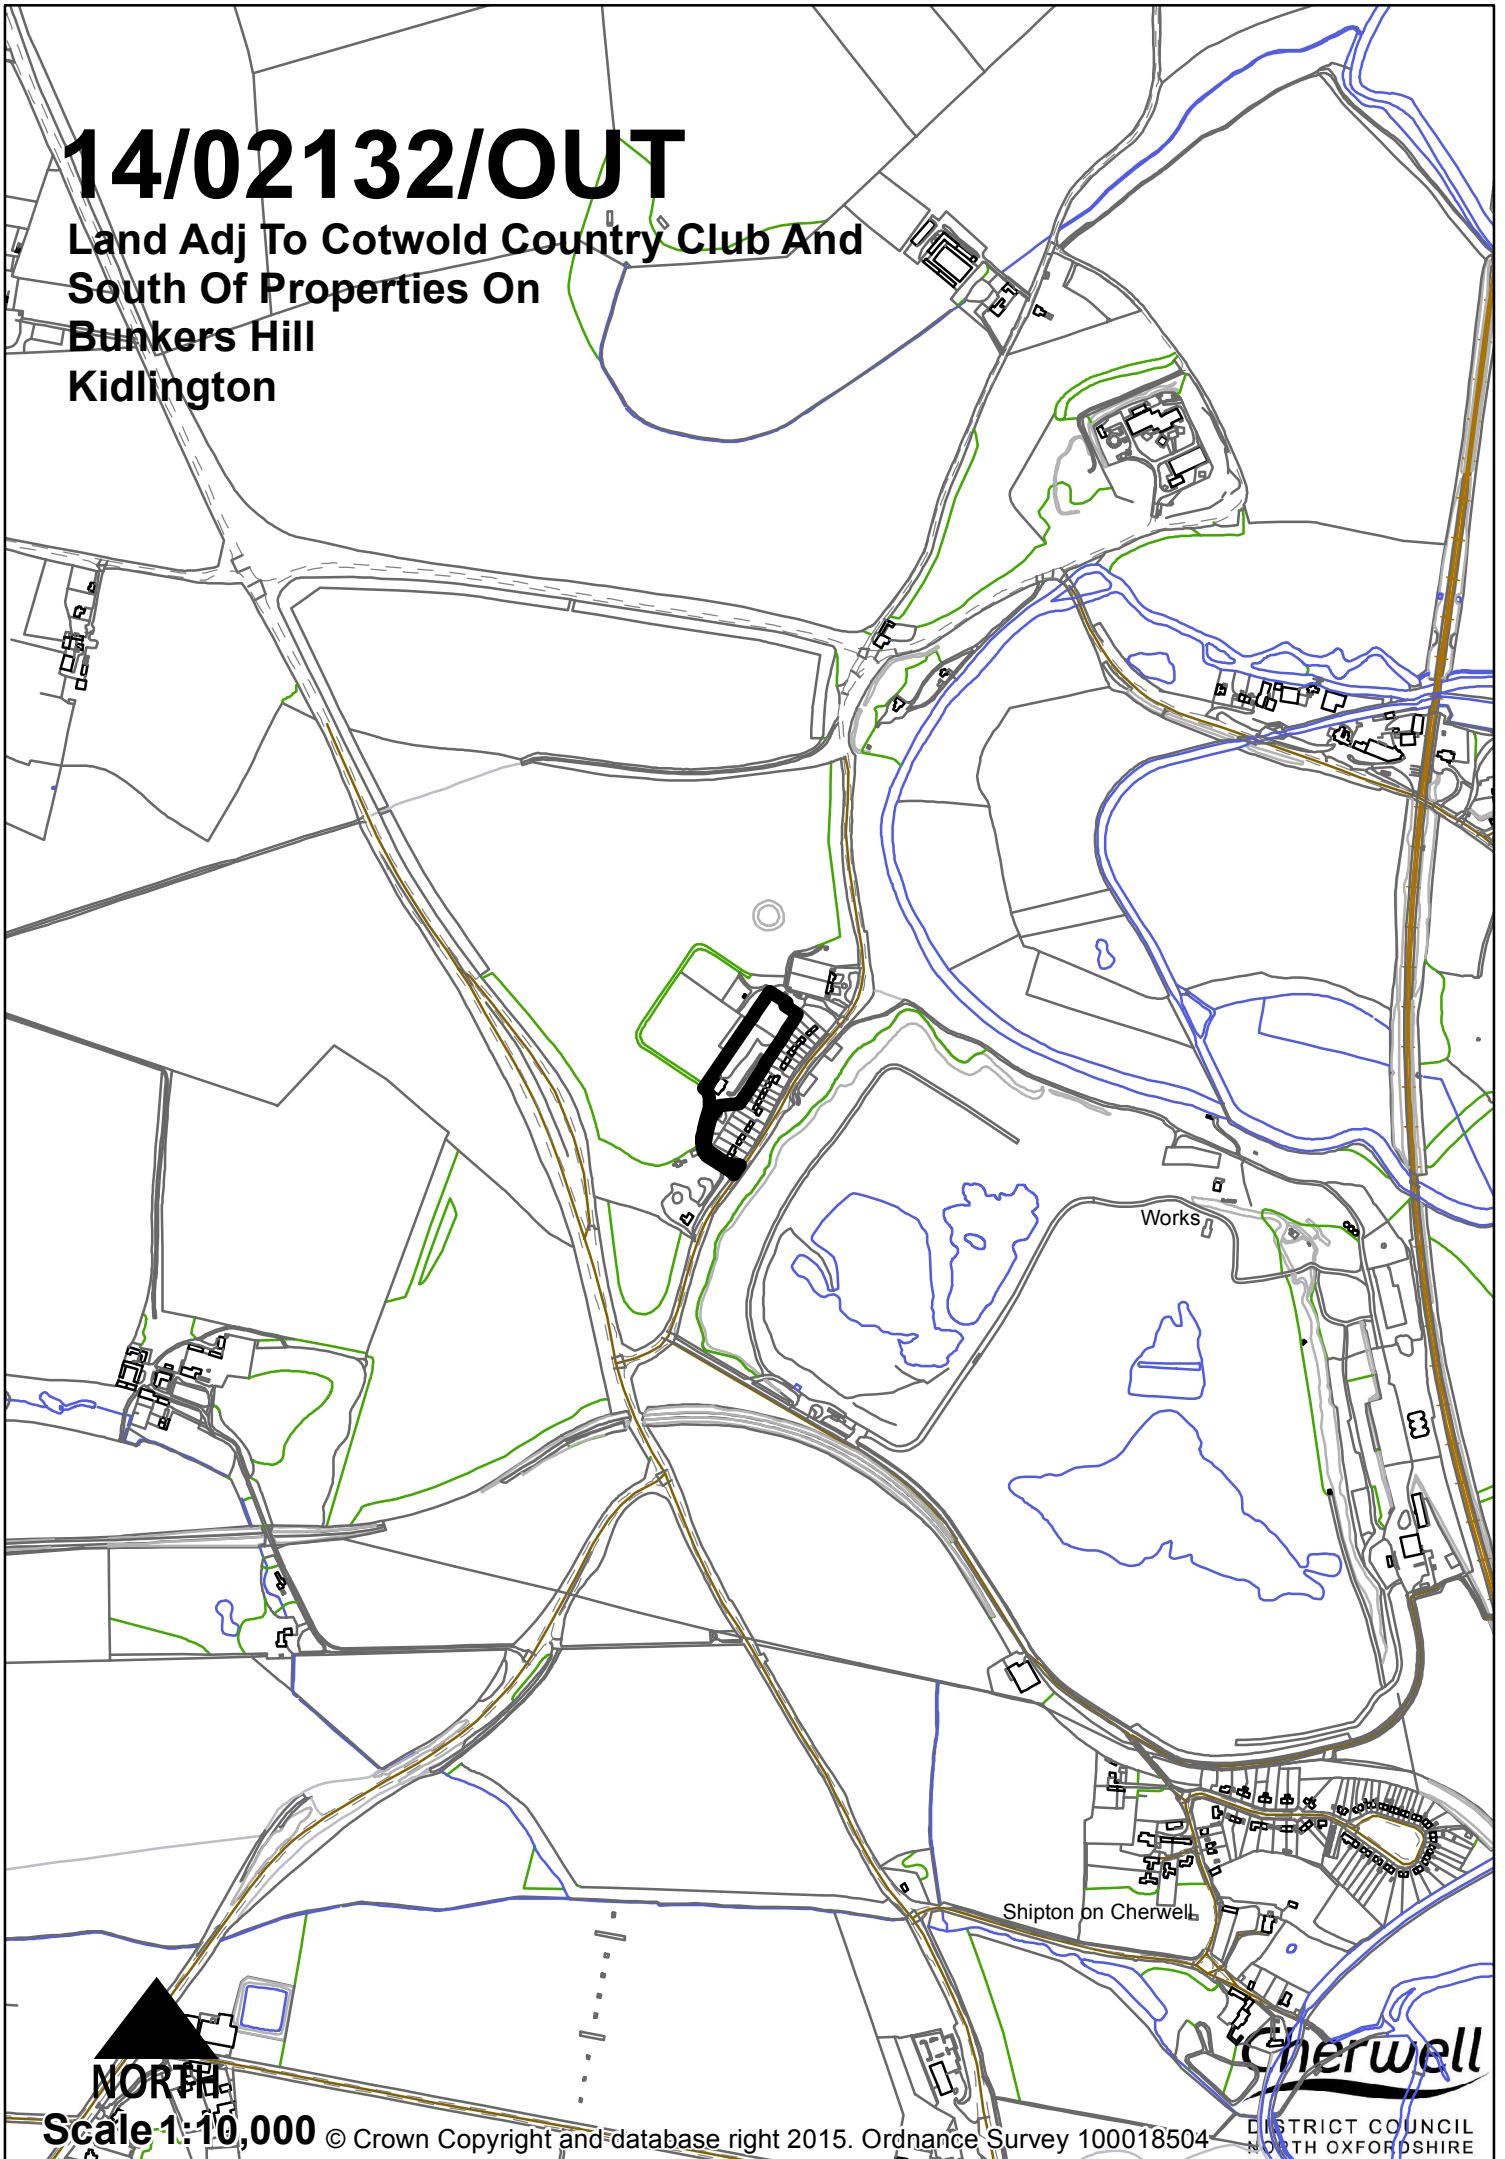

14/02132/OUT

Land Adj To Cotwold Country Club And
South Of Properties On
Bunkers Hill
Kidlington

NORTH

Scale 1:10,000

© Crown Copyright and database right 2015. Ordnance Survey 100018504

DISTRICT COUNCIL
NORTH OXFORDSHIRE