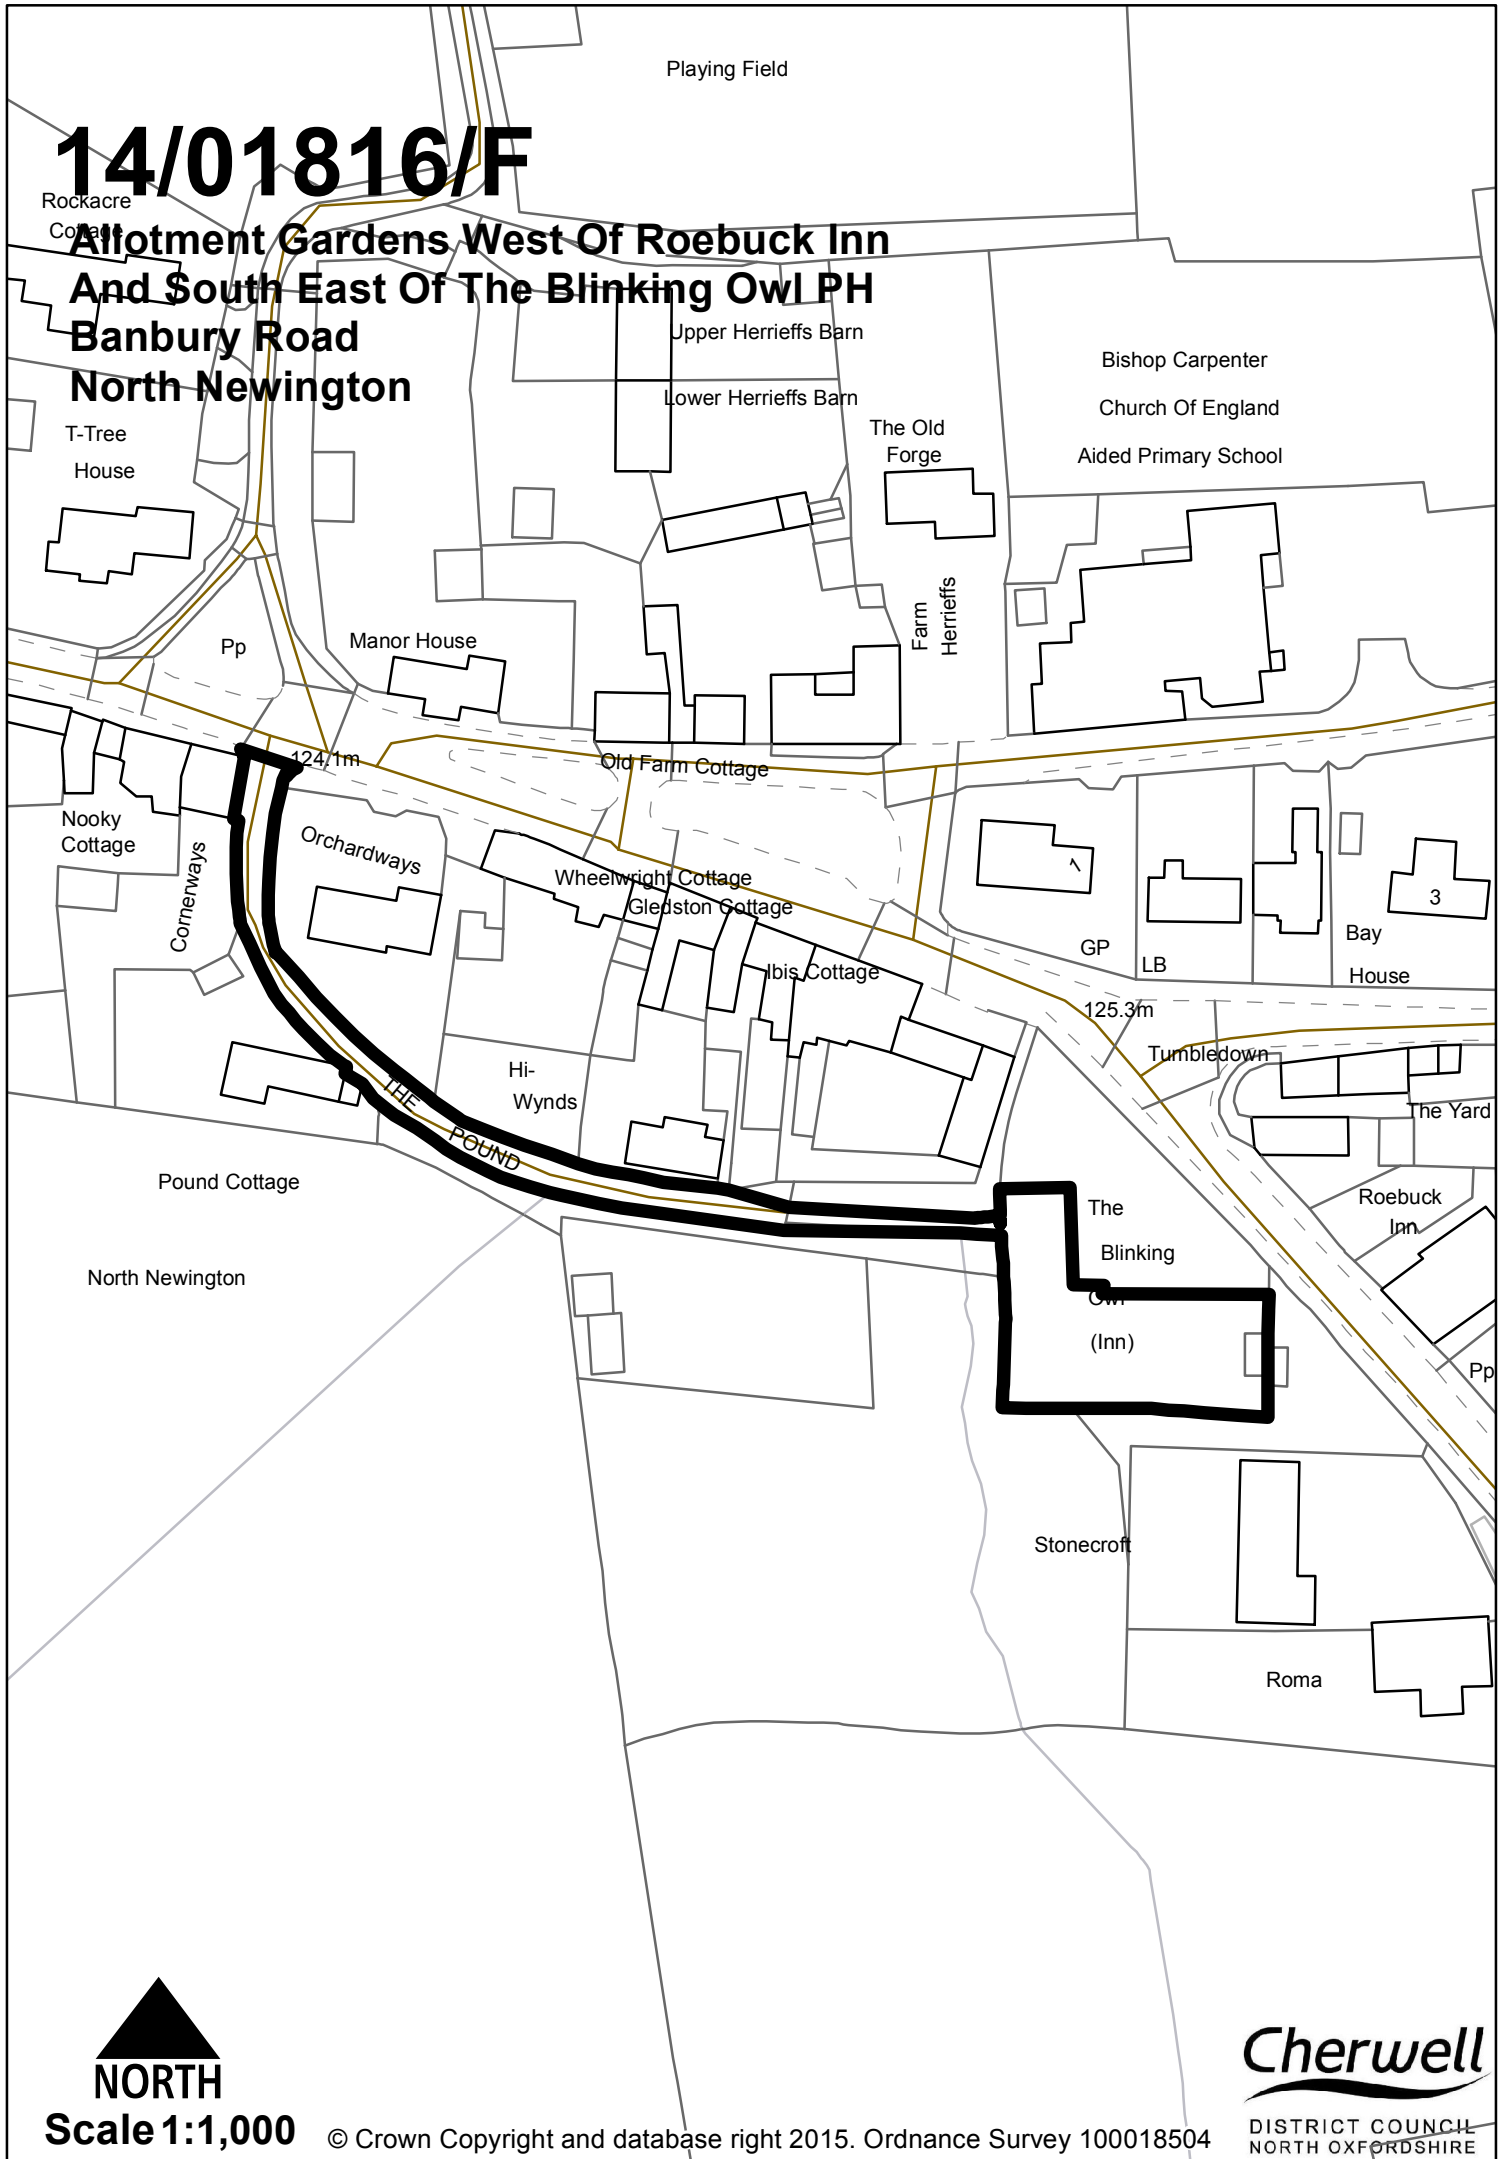

# 14/01816/F

## Allotment Gardens West Of Roebuck Inn And South East Of The Blinking Owl PH Banbury Road North Newington

**Cherwell**

DISTRICT COUNCIL  
NORTH OXFORDSHIRE

**NORTH**  
**Scale 1:1,000**

© Crown Copyright and database right 2015. Ordnance Survey 100018504