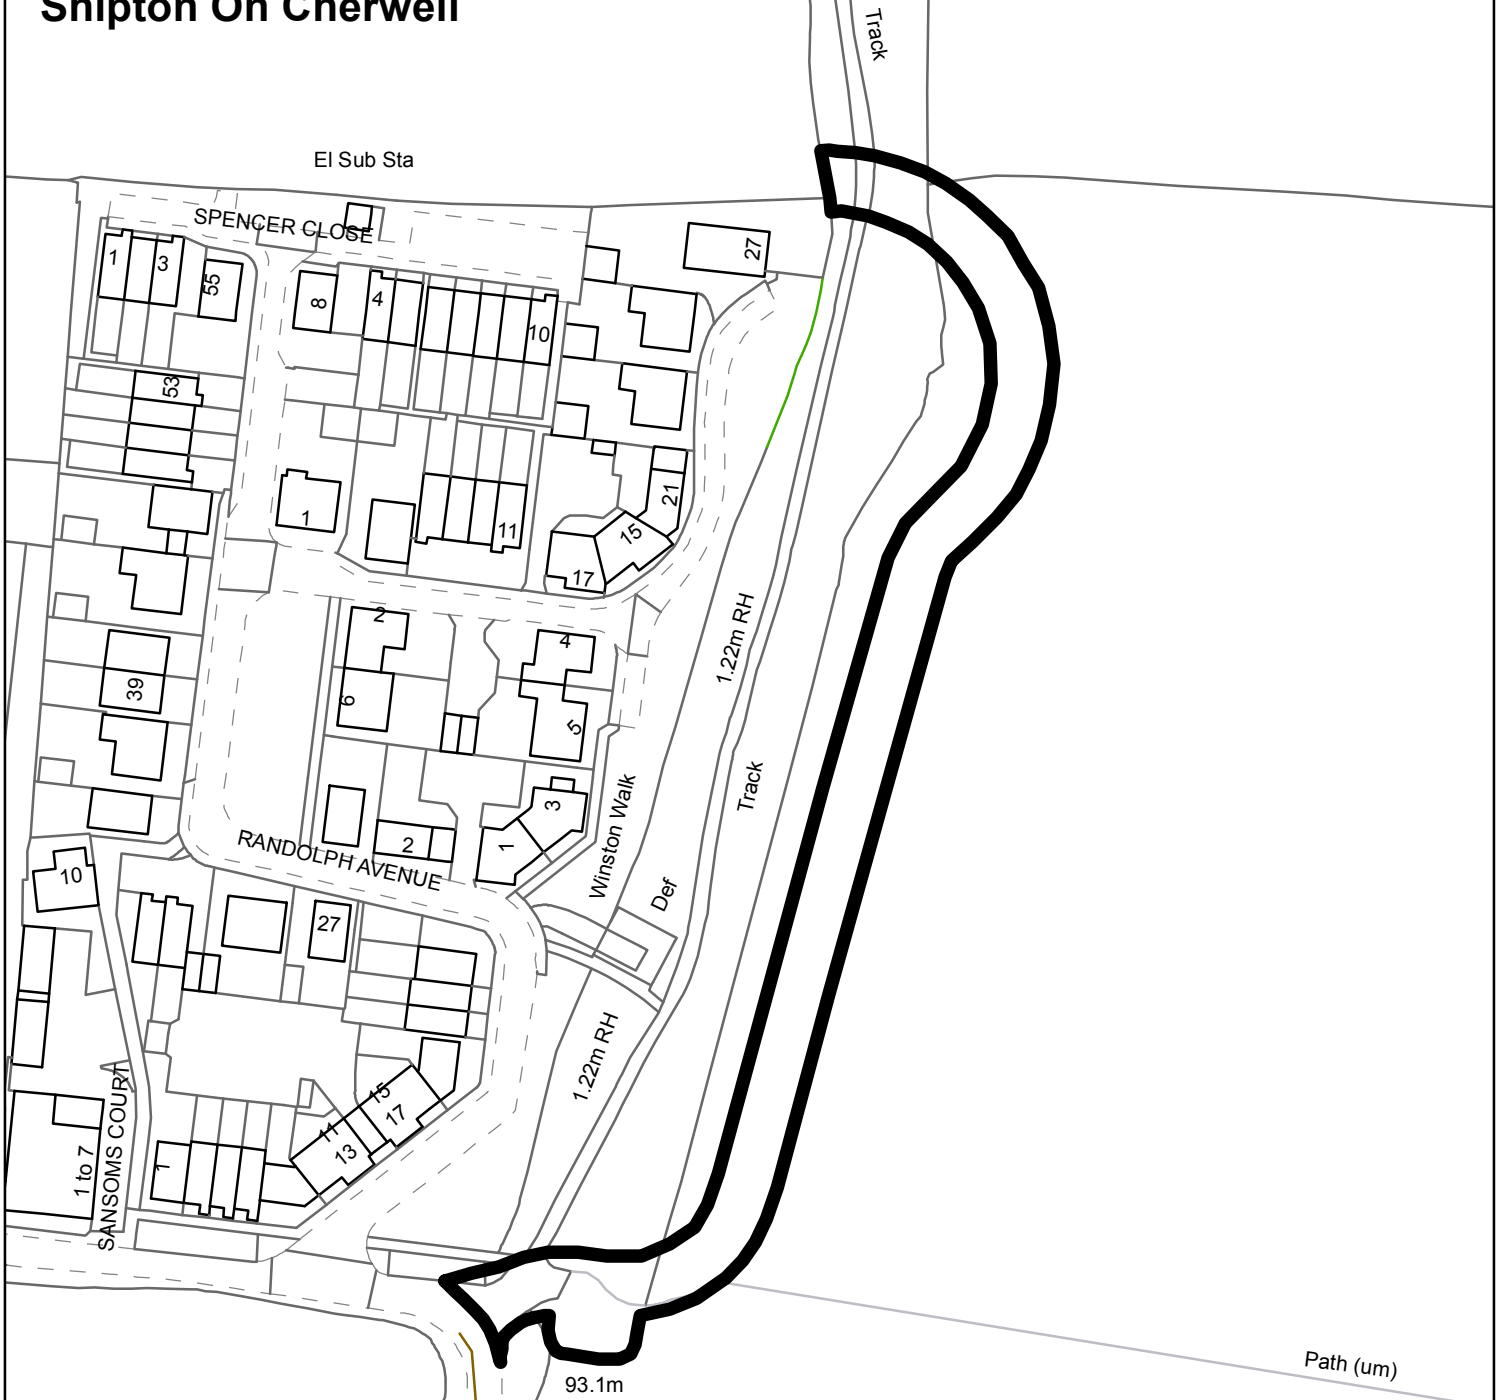

15/00394/F

Temporary Haul Road On Land Adjacent To
Shipton Road
Shipton On Cherwell

NORTH
Scale 1:1,250

© Crown Copyright and database right 2015. Ordnance Survey 100018504

Cherwell
DISTRICT COUNCIL
NORTH OXFORDSHIRE