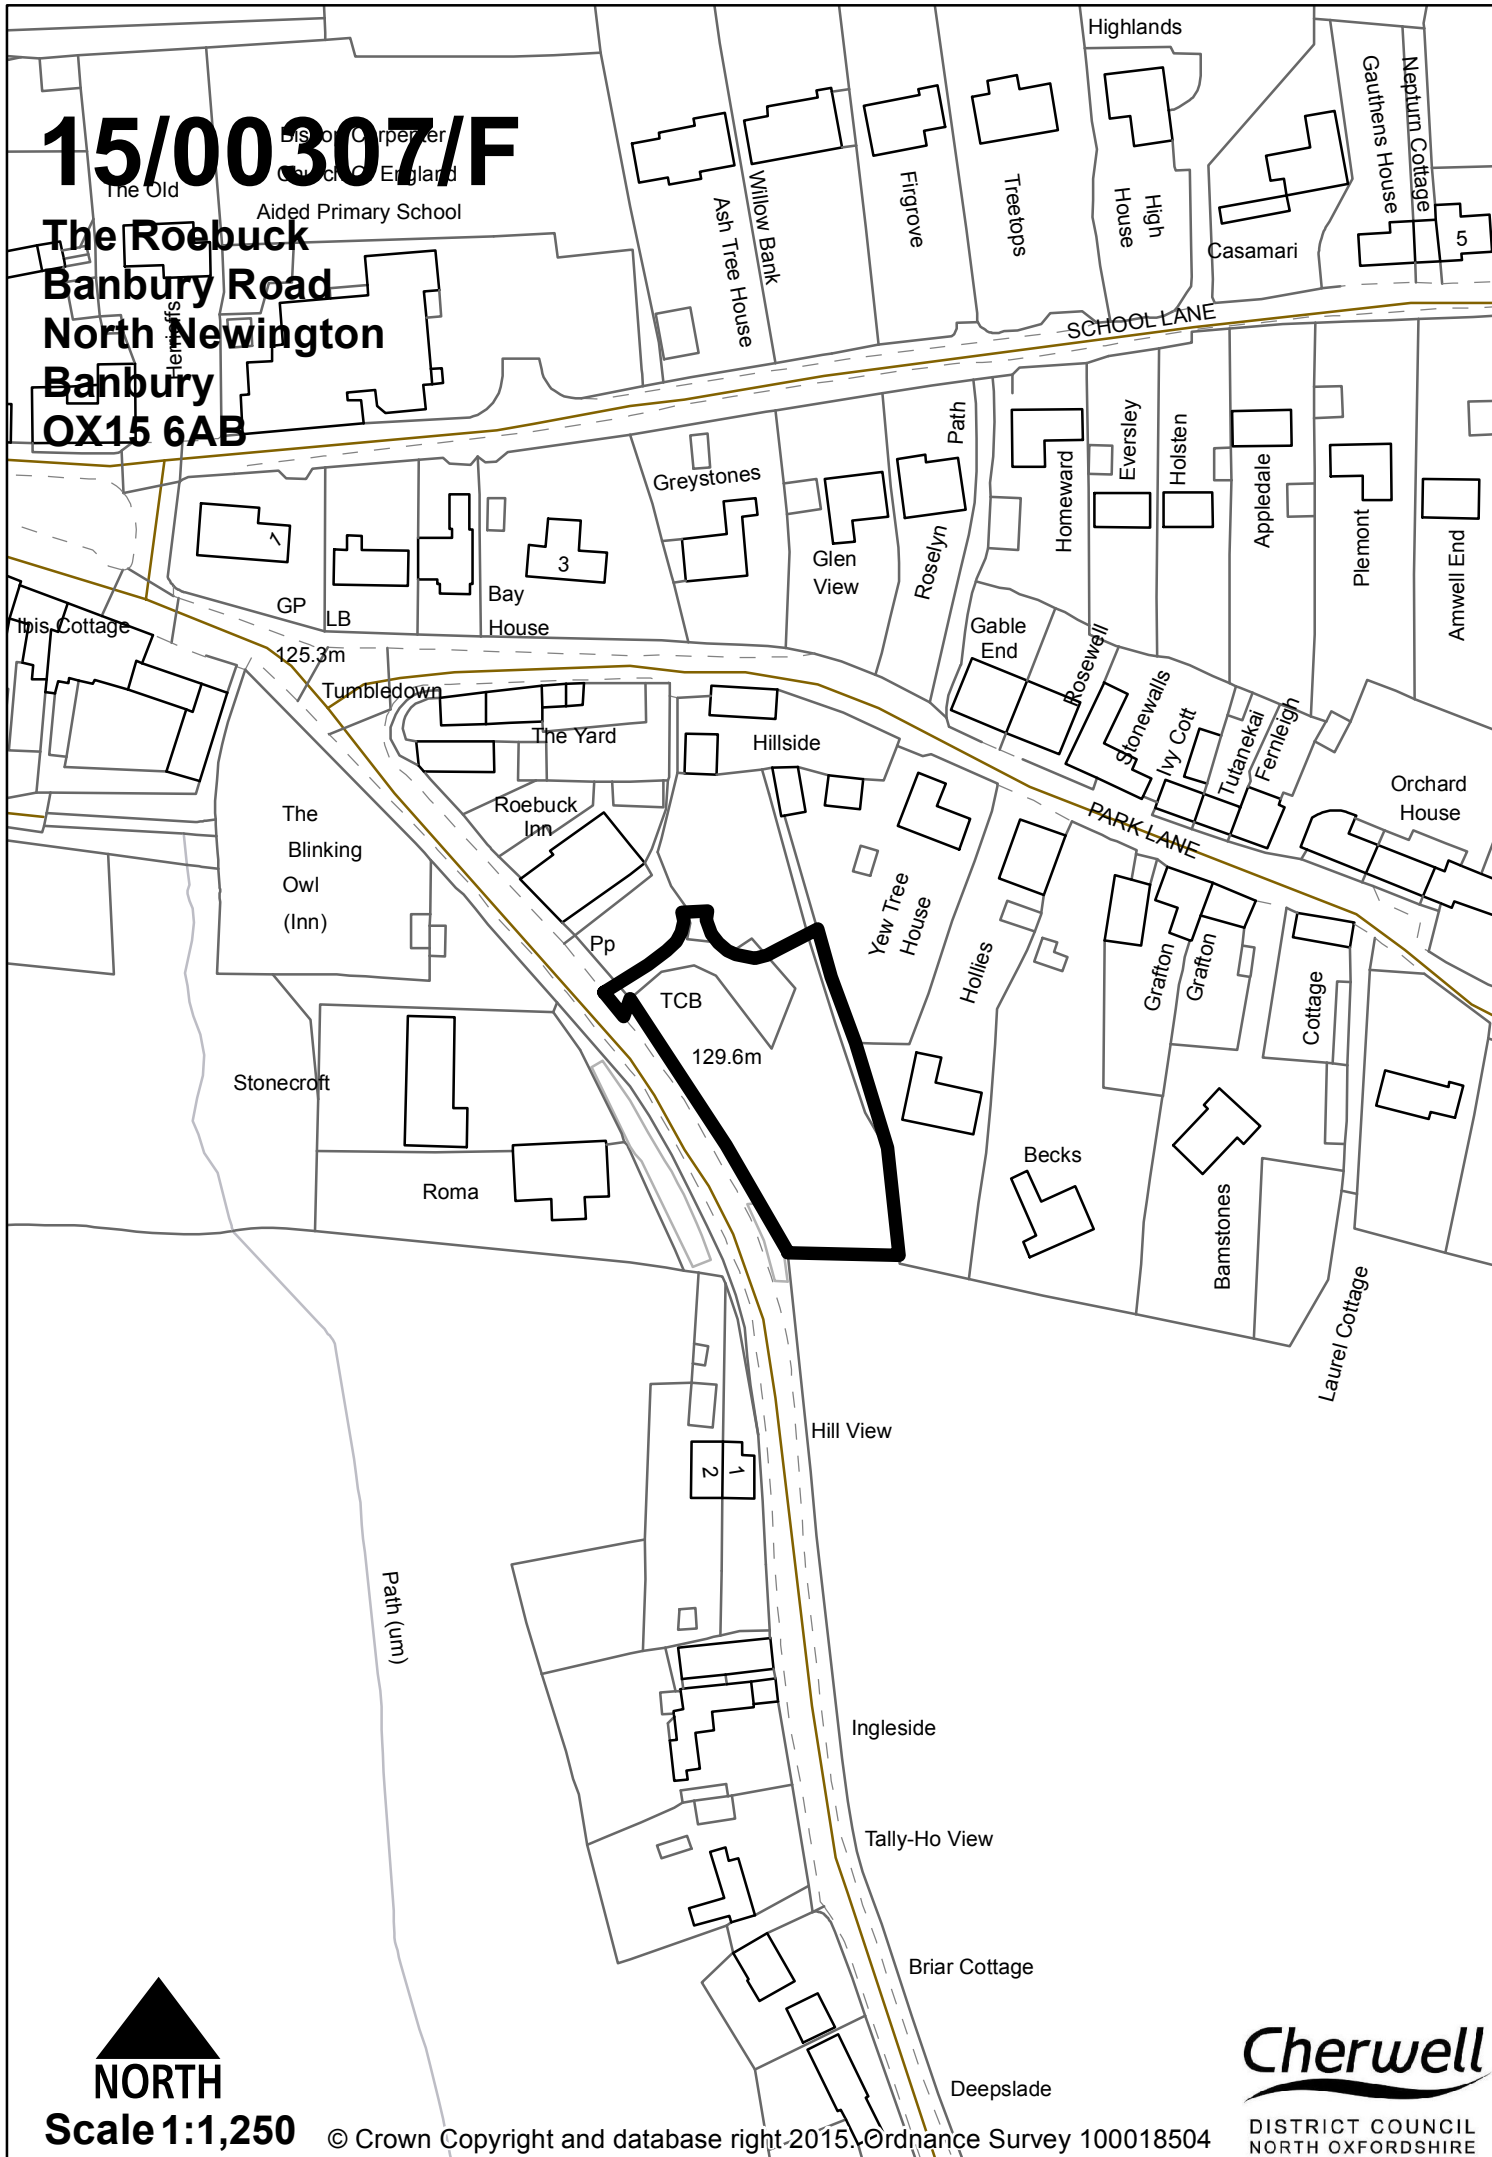

15/00307/F

The Roebuck
Banbury Road
North Newington
Banbury
OX15 6AB

Scale 1:1,250

© Crown Copyright and database right 2015. Ordnance Survey 100018504

DISTRICT COUNCIL
NORTH OXFORDSHIRE