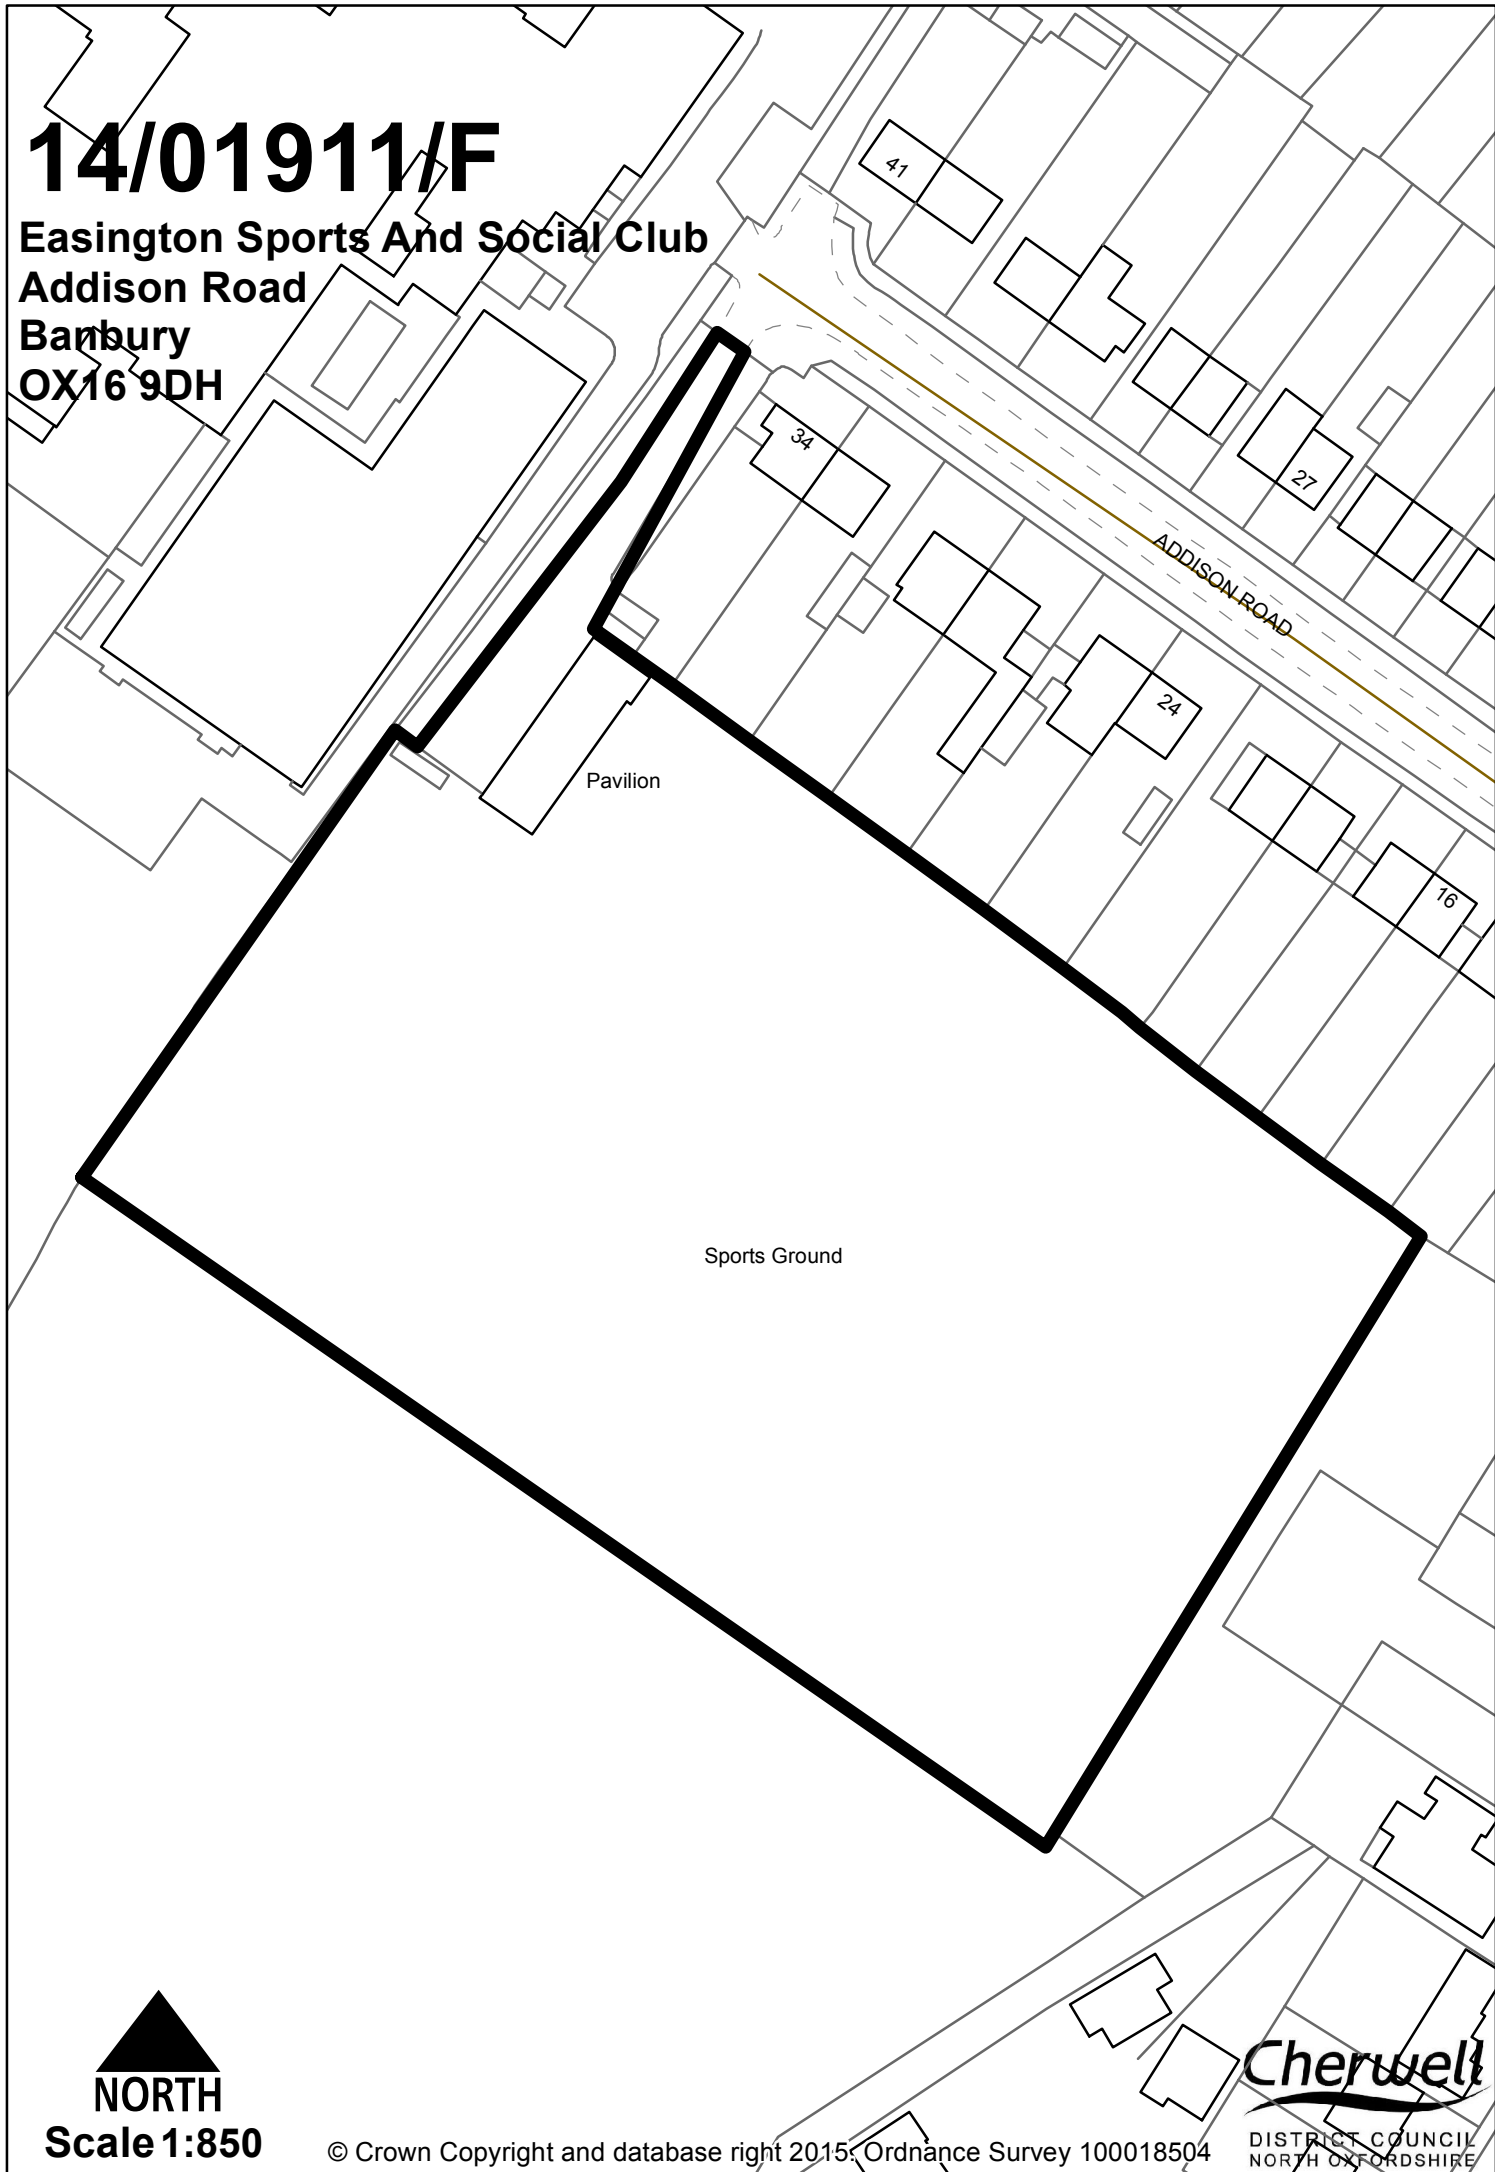

14/01911/F

Easington Sports And Social Club
Addison Road
Banbury
OX16 9DH

NORTH

Scale 1:850

© Crown Copyright and database right 2015. Ordnance Survey 100018504

Cherwell

DISTRICT COUNCIL
NORTH OXFORDSHIRE