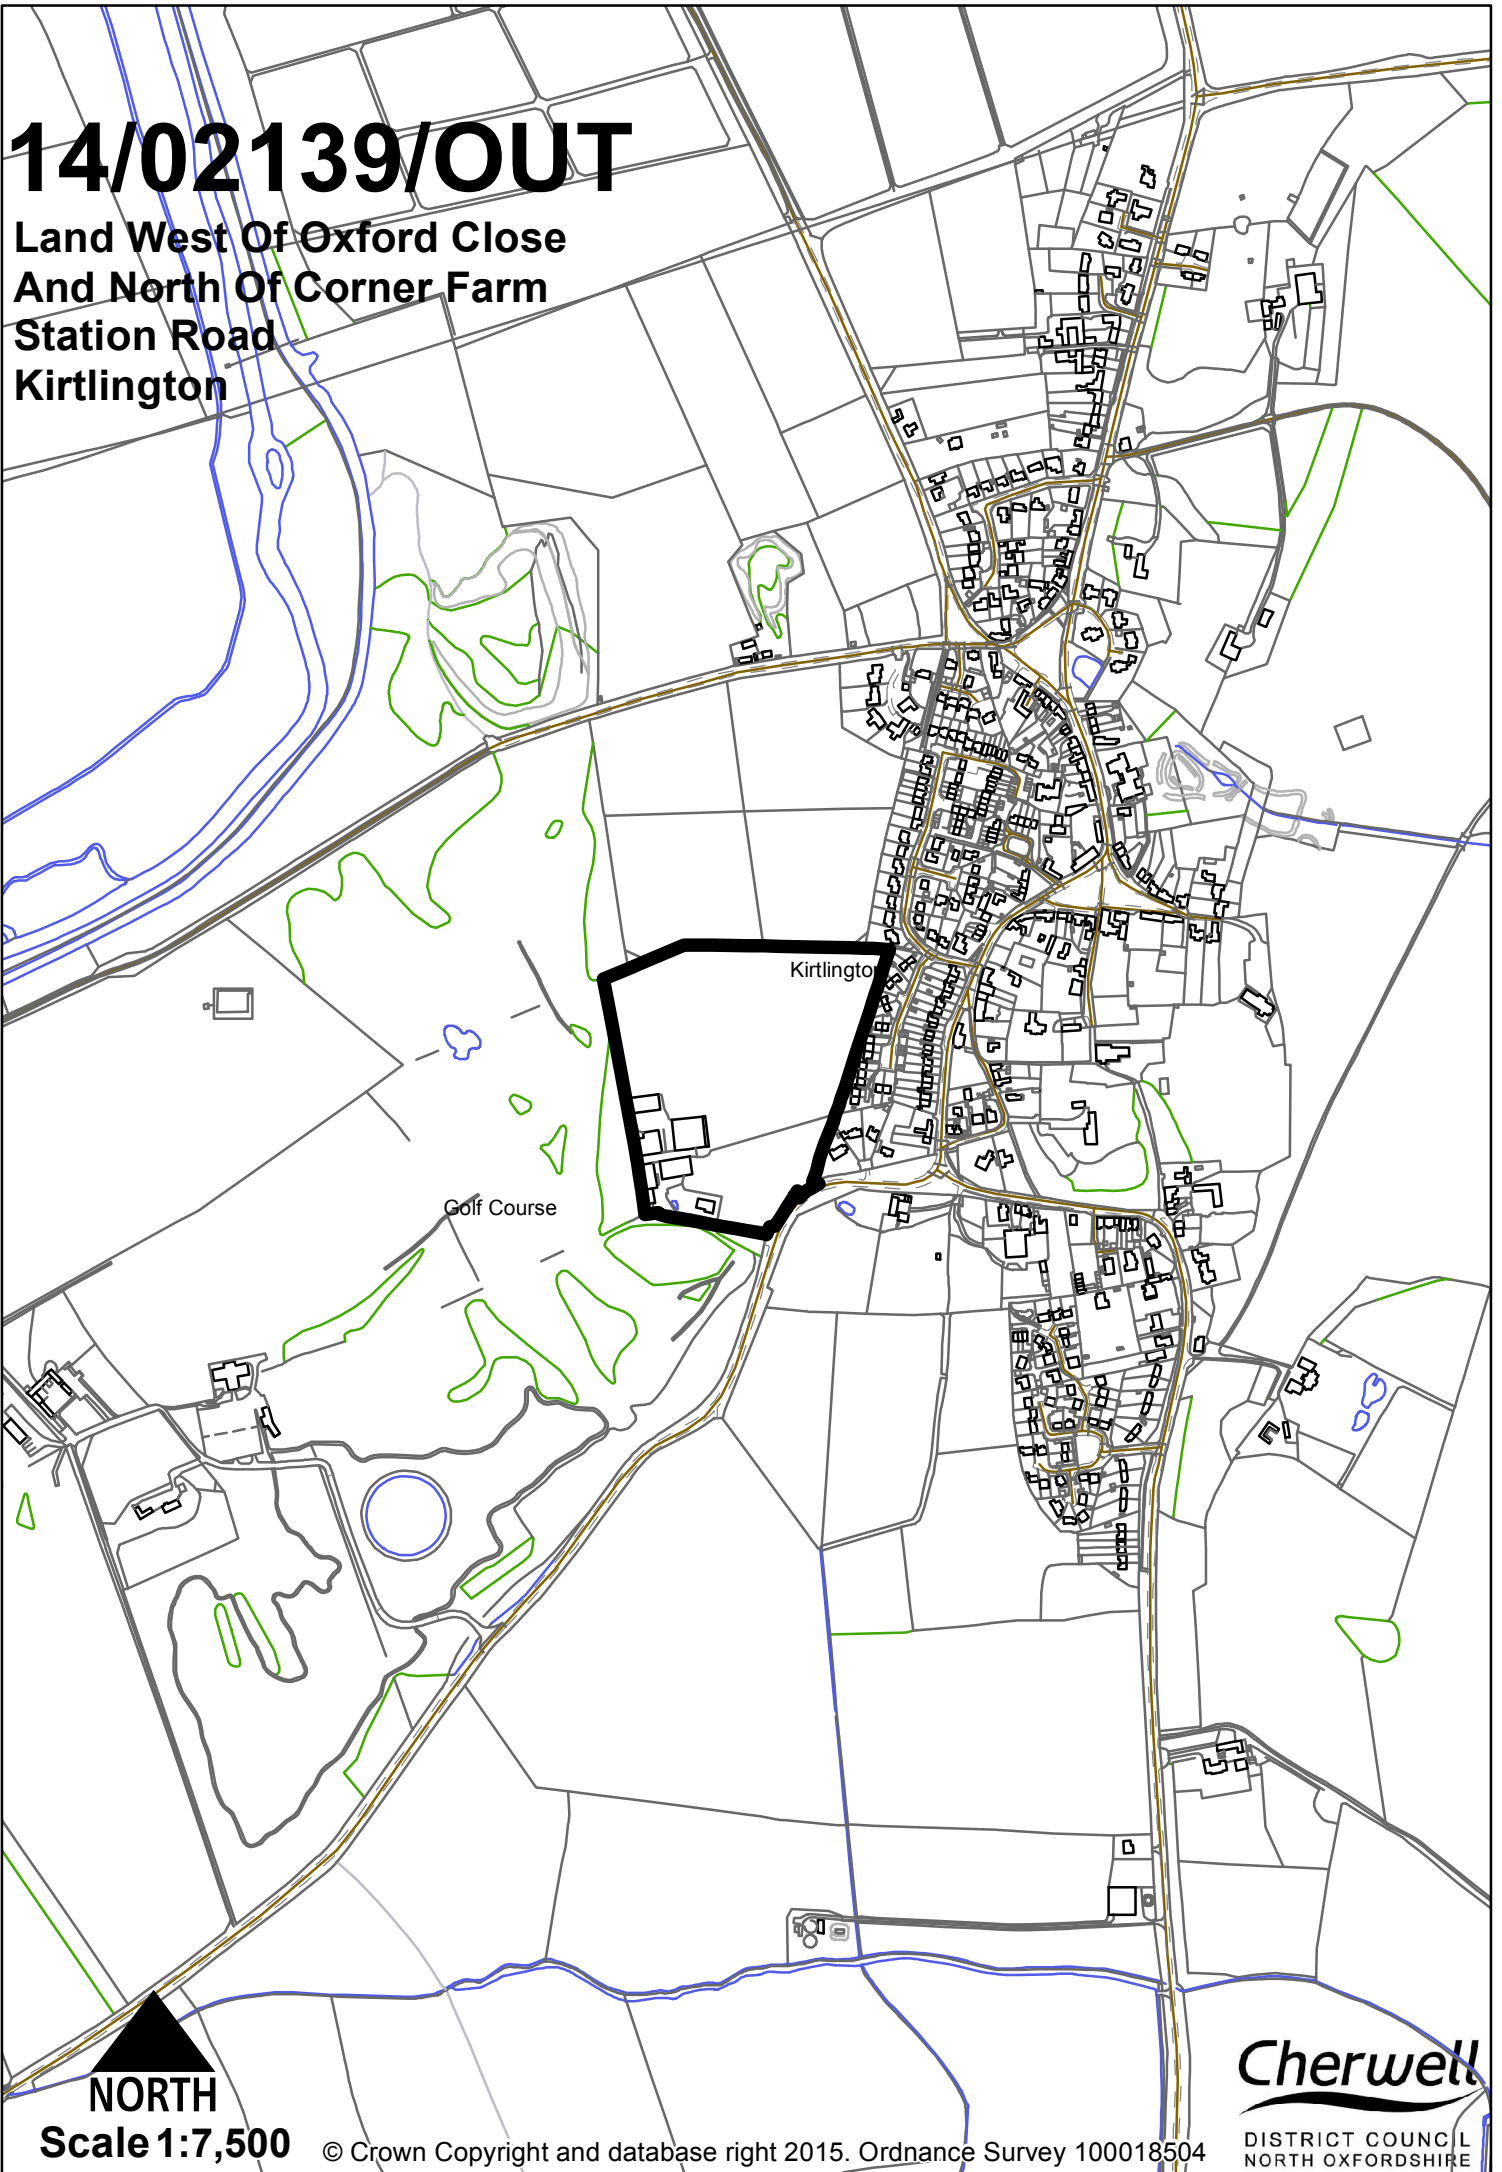

14/02139/OUT

Land West Of Oxford Close
And North Of Corner Farm
Station Road
Kirtlington

NORTH

Scale 1:7,500

© Crown Copyright and database right 2015. Ordnance Survey 100018504

Cherwell

DISTRICT COUNCIL
NORTH OXFORDSHIRE