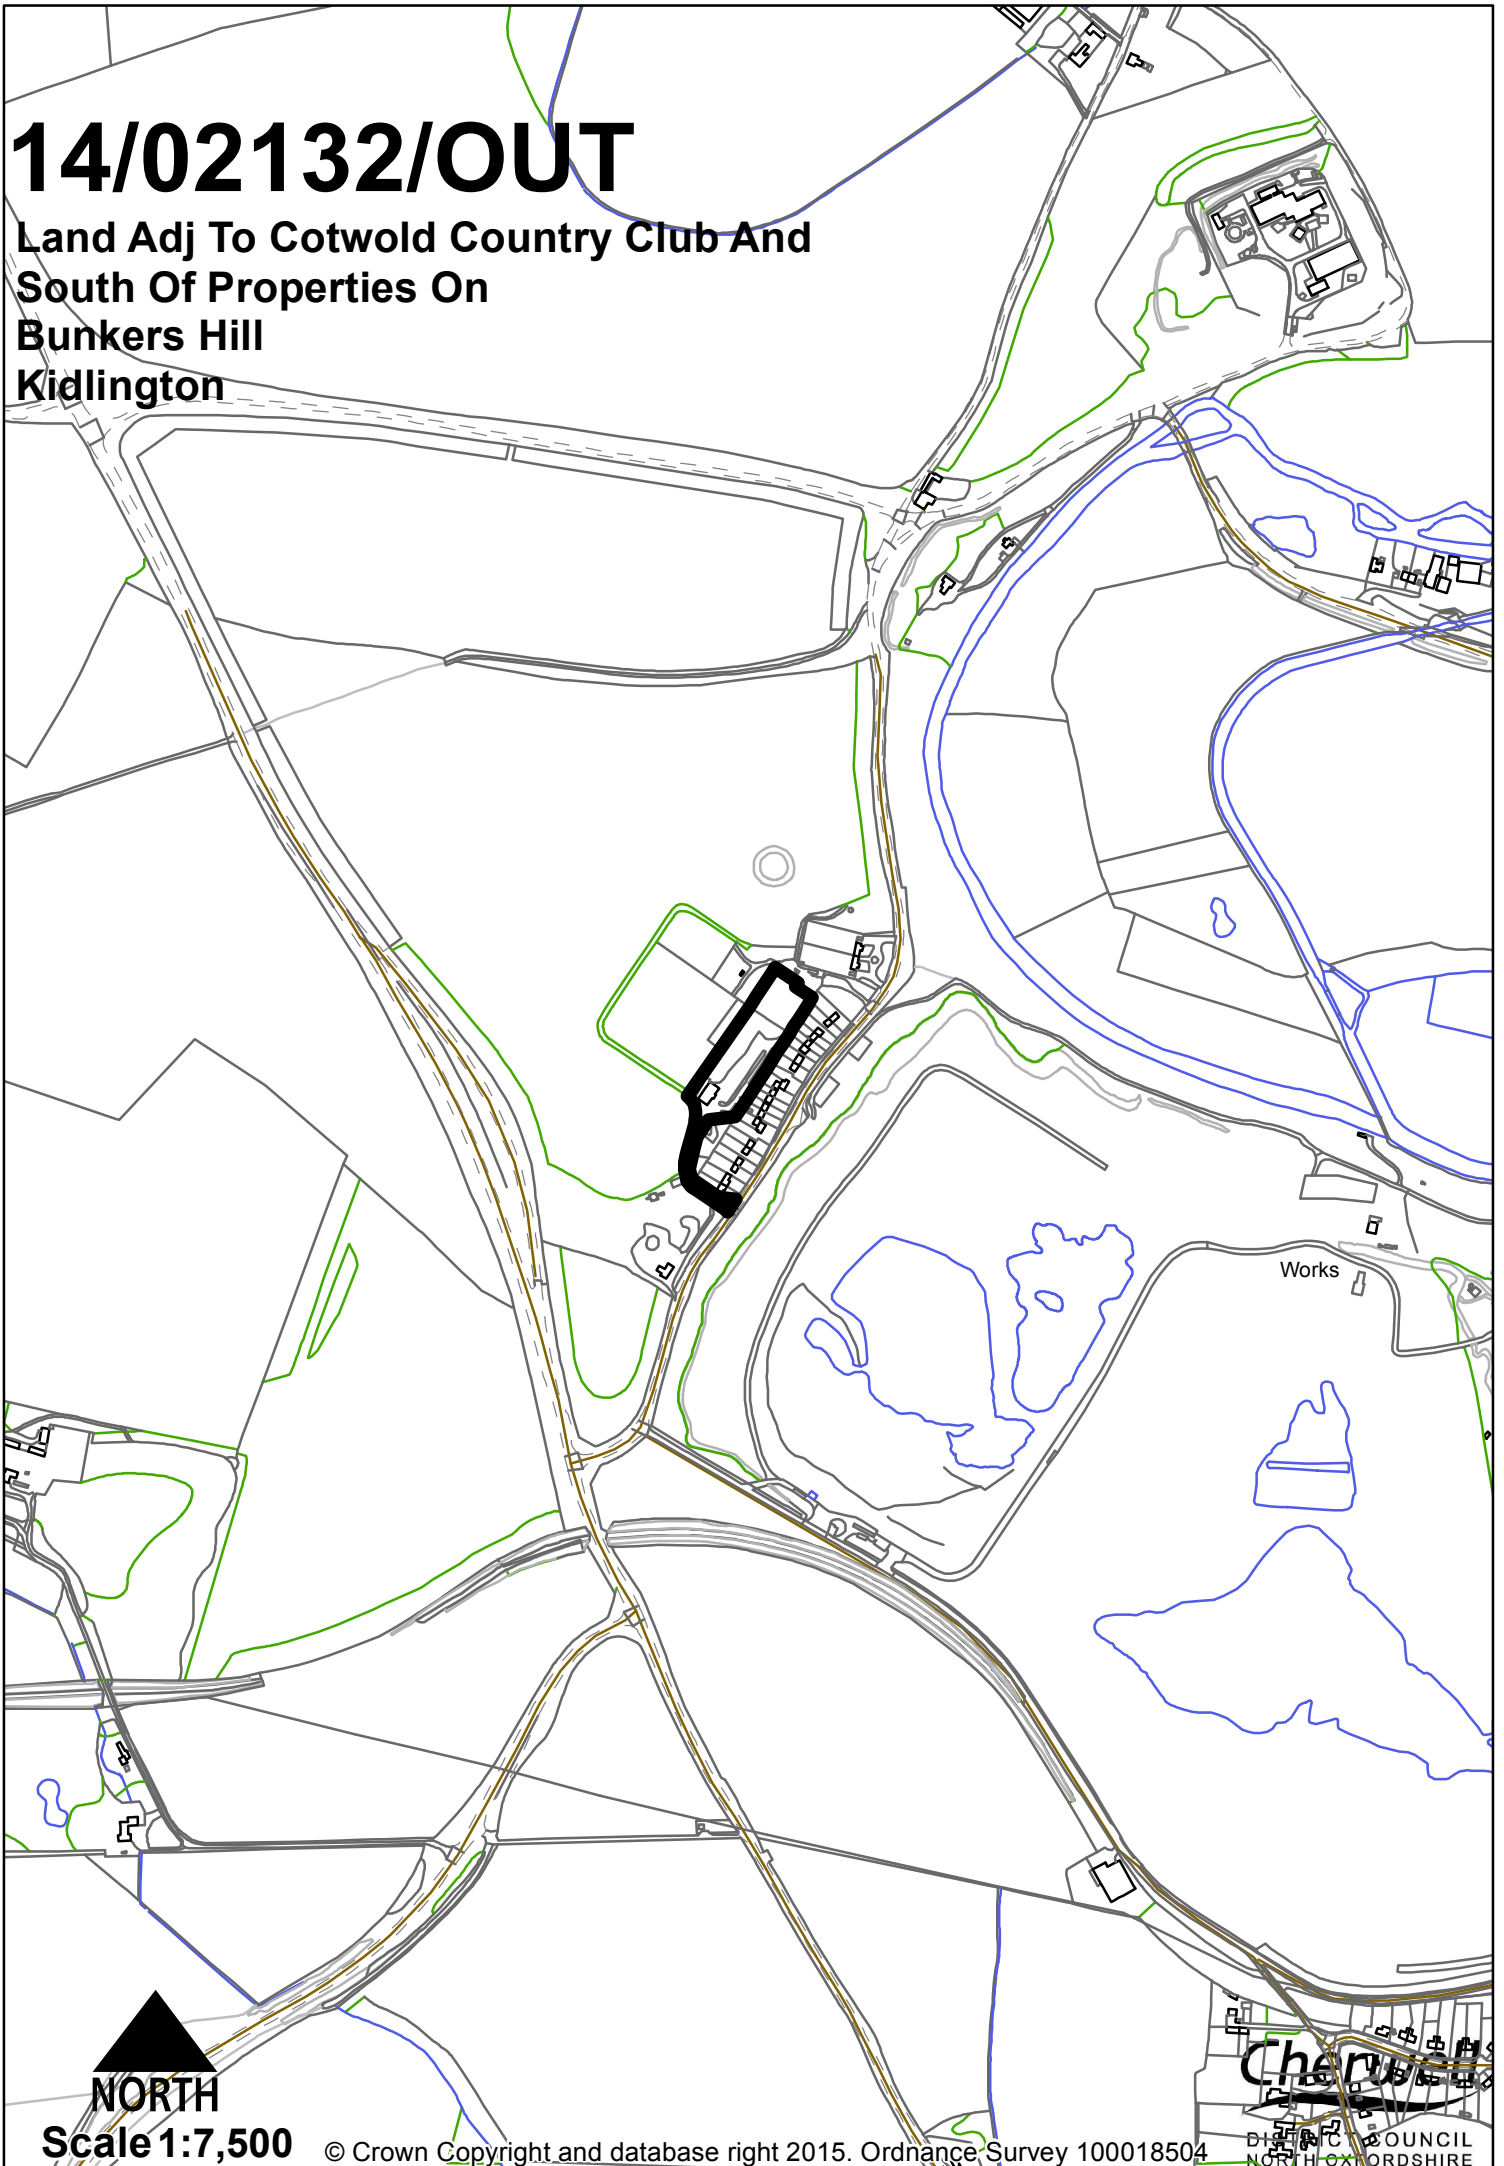

14/02132/OUT

Land Adj To Cotwold Country Club And
South Of Properties On
Bunkers Hill
Kidlington

NORTH

Scale 1:7,500

© Crown Copyright and database right 2015. Ordnance Survey 100018504