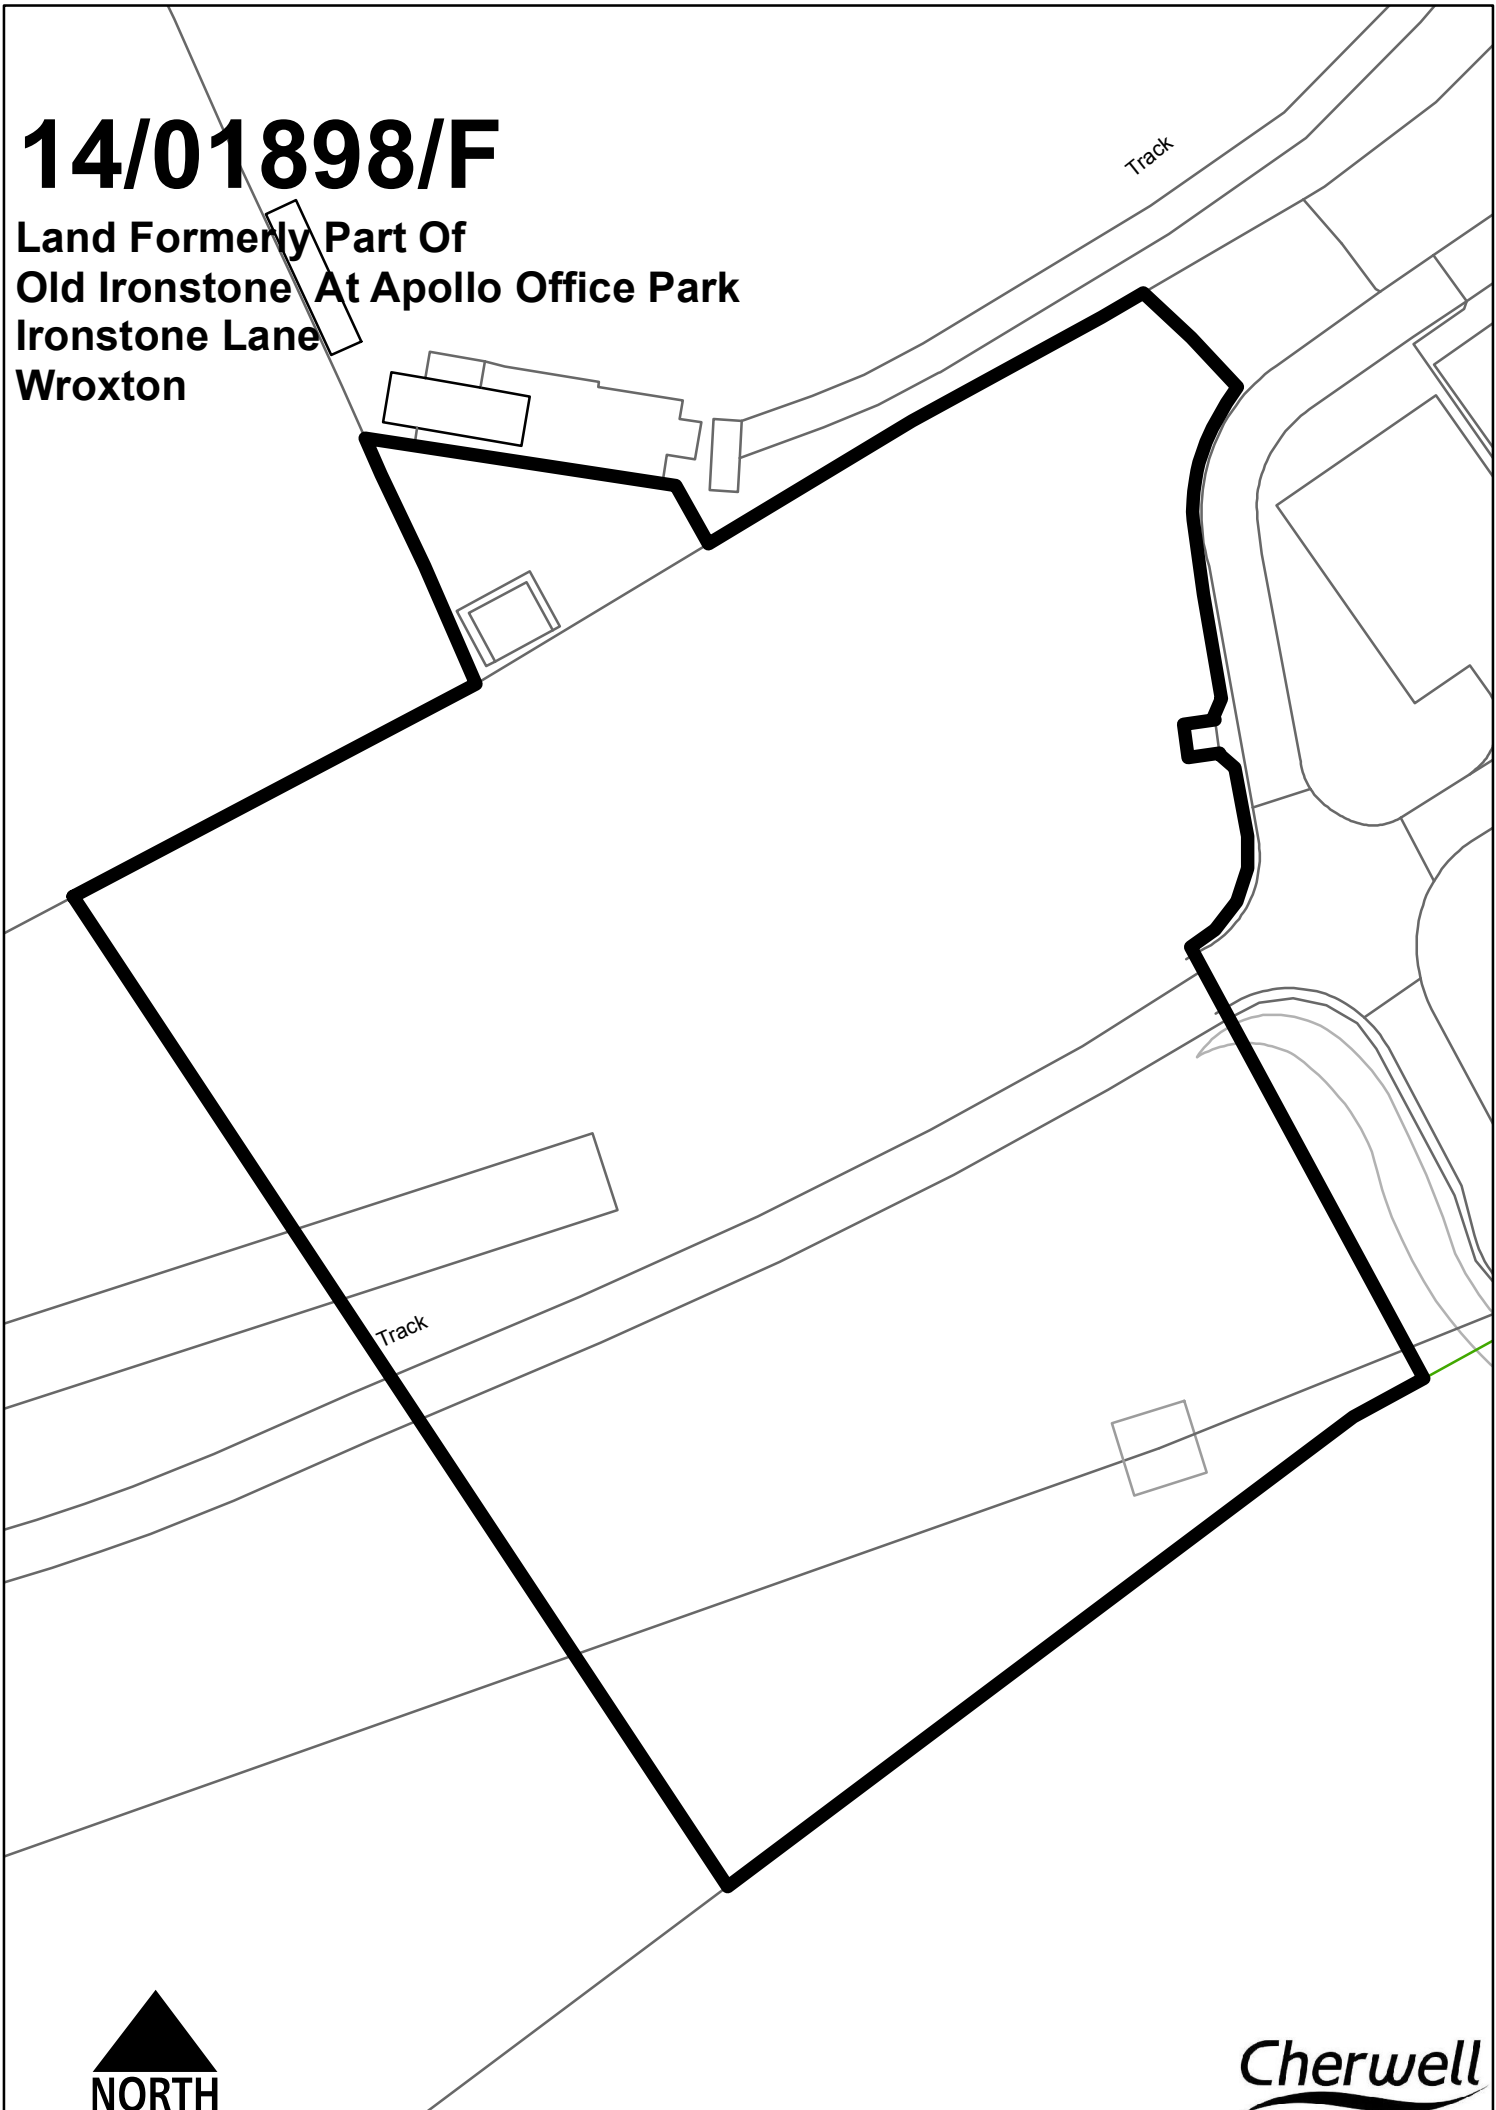

# 14/01898/F

Land Formerly Part Of  
Old Ironstone At Apollo Office Park  
Ironstone Lane  
Wroxton

**NORTH**  
**Scale 1:600**