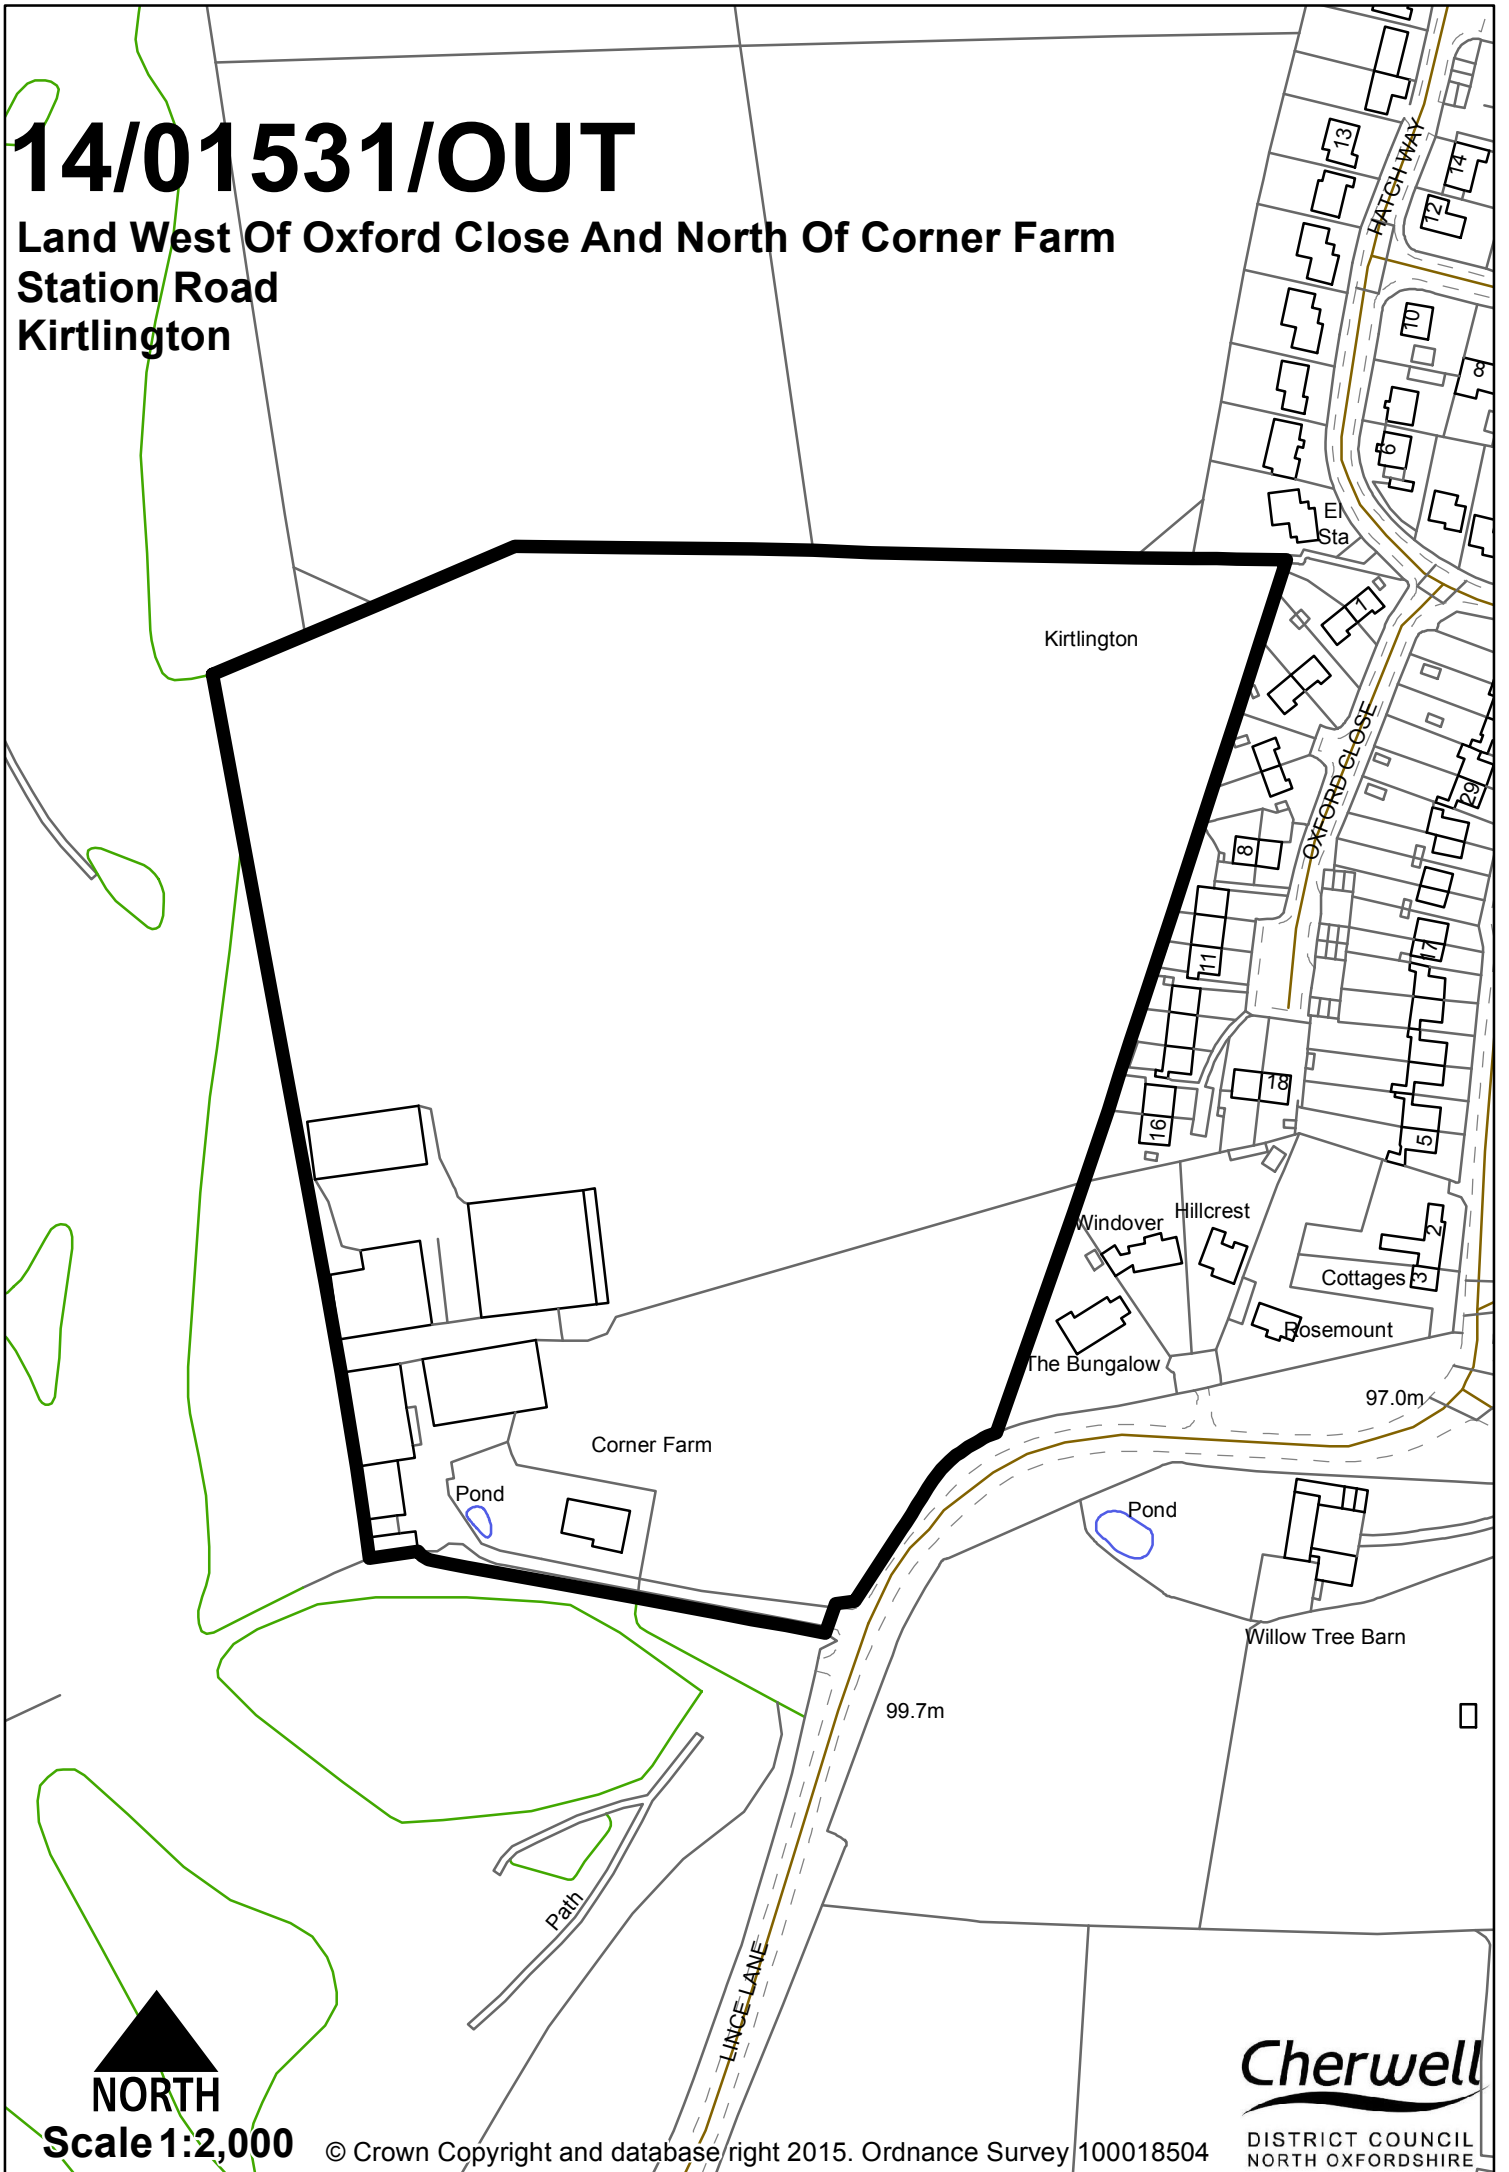

# 14/01531/OUT

Land West Of Oxford Close And North Of Corner Farm  
Station Road  
Kirtlington

Scale 1:2,000