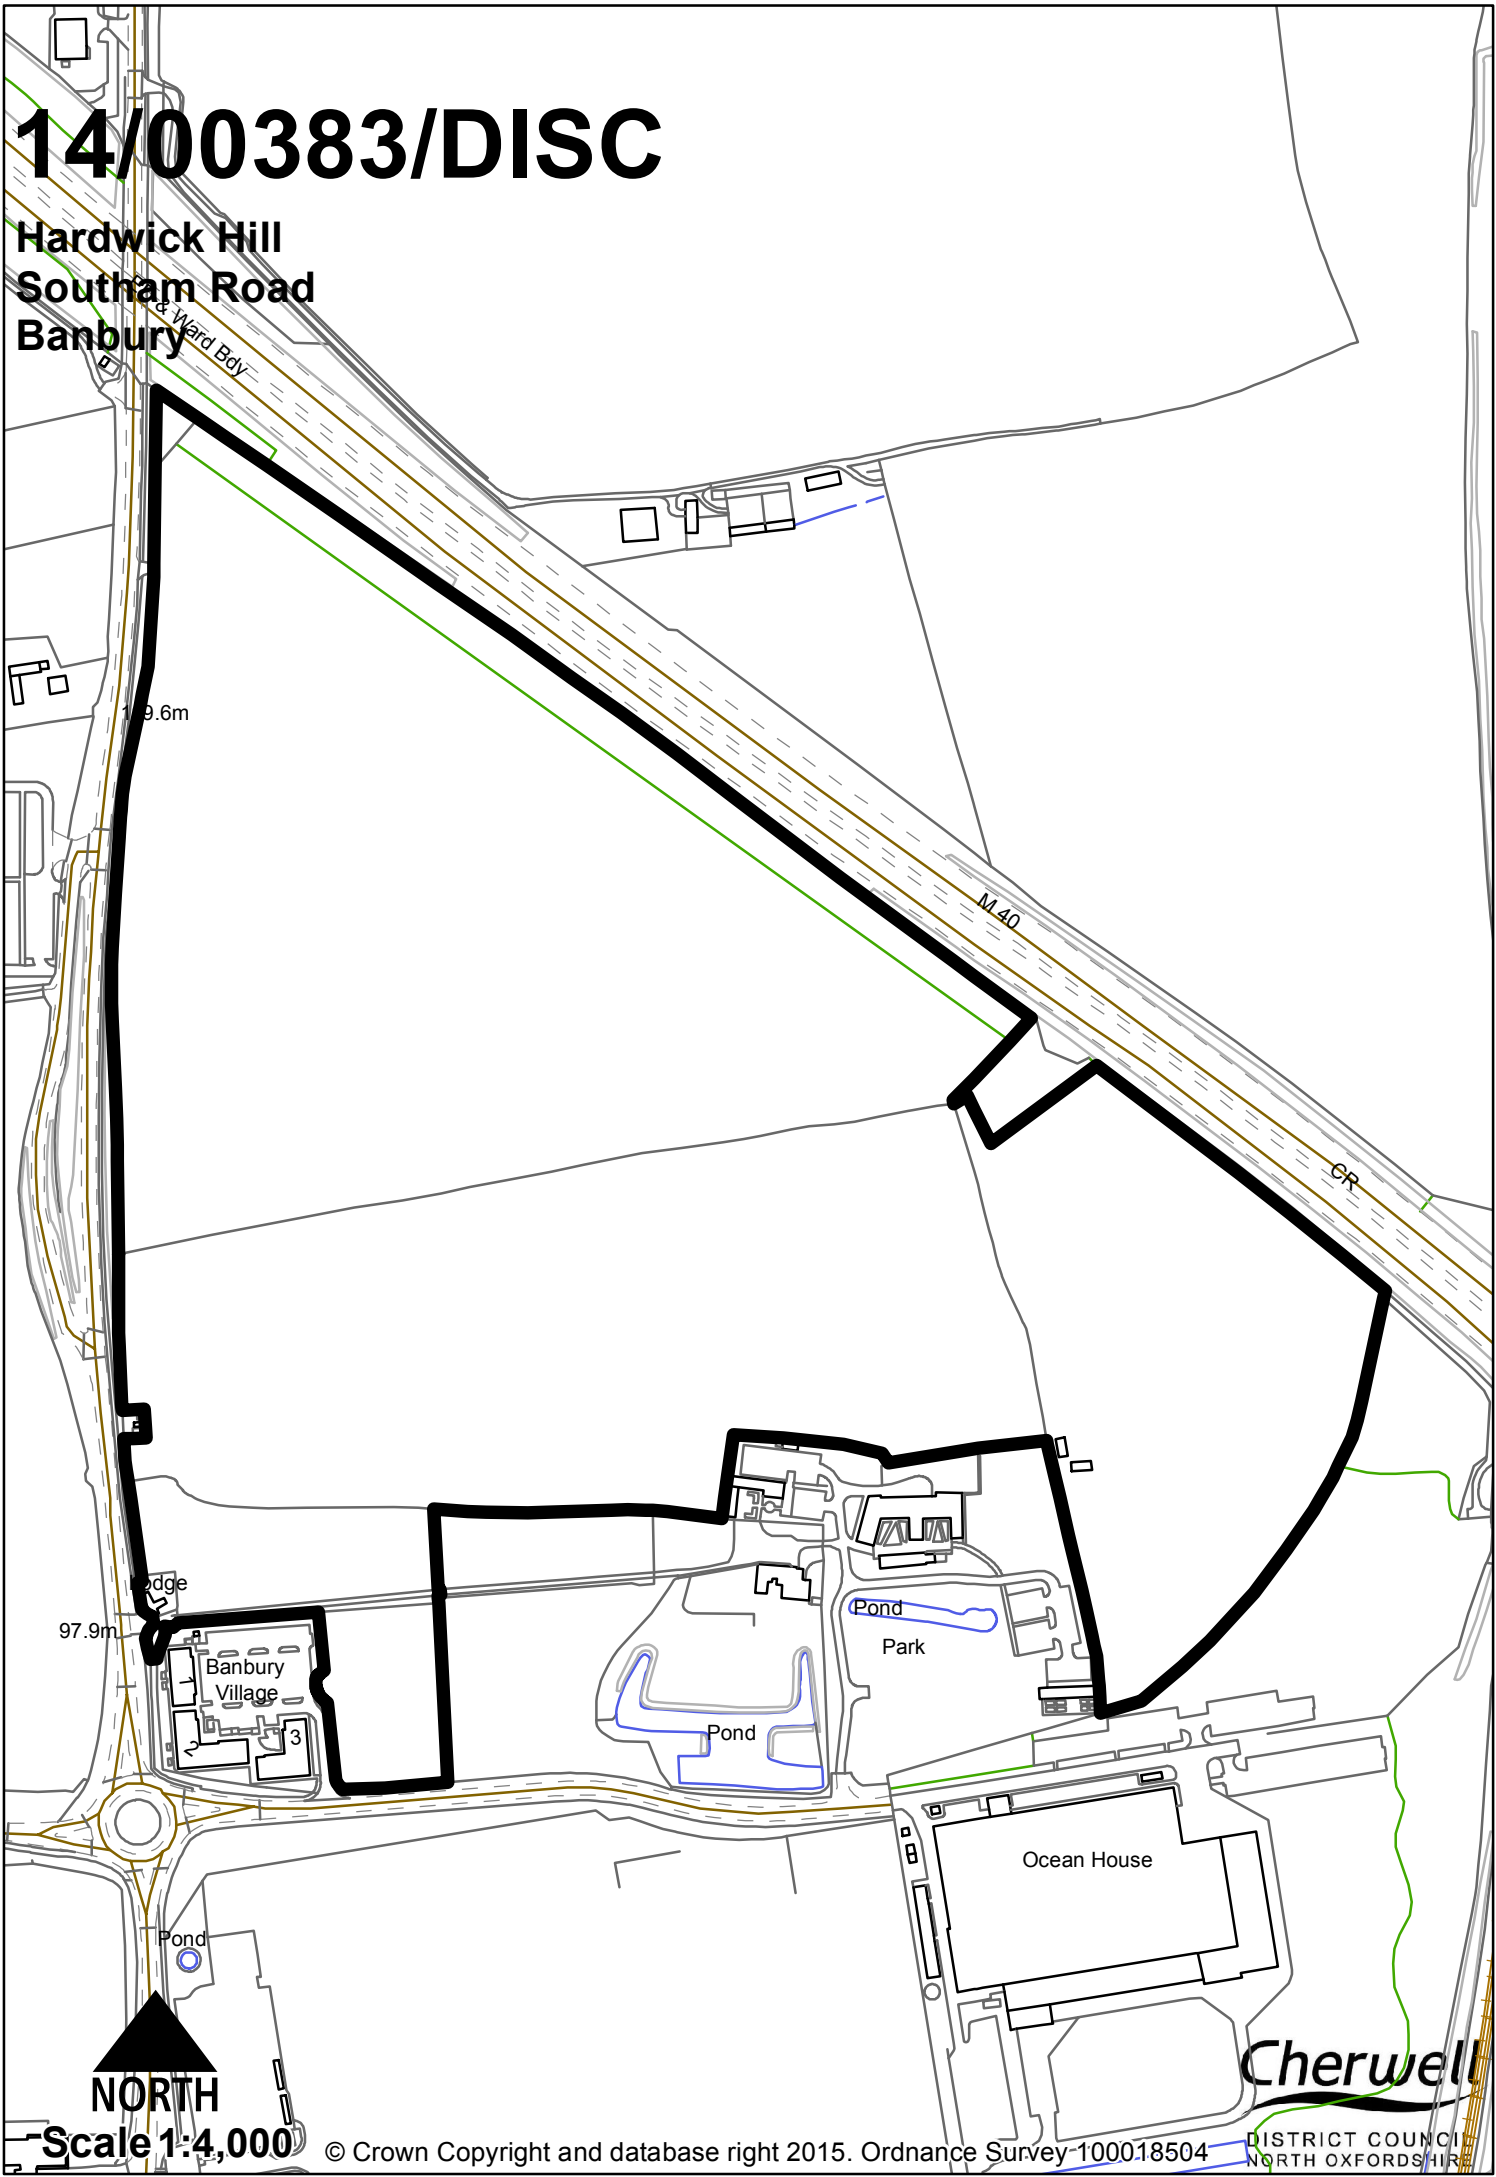

14/00383/DISC

Hardwick Hill
Southam Road
Banbury

Cherwell

DISTRICT COUNCIL
NORTH OXFORDSHIRE

Scale 1:4,000

© Crown Copyright and database right 2015. Ordnance Survey 100018504