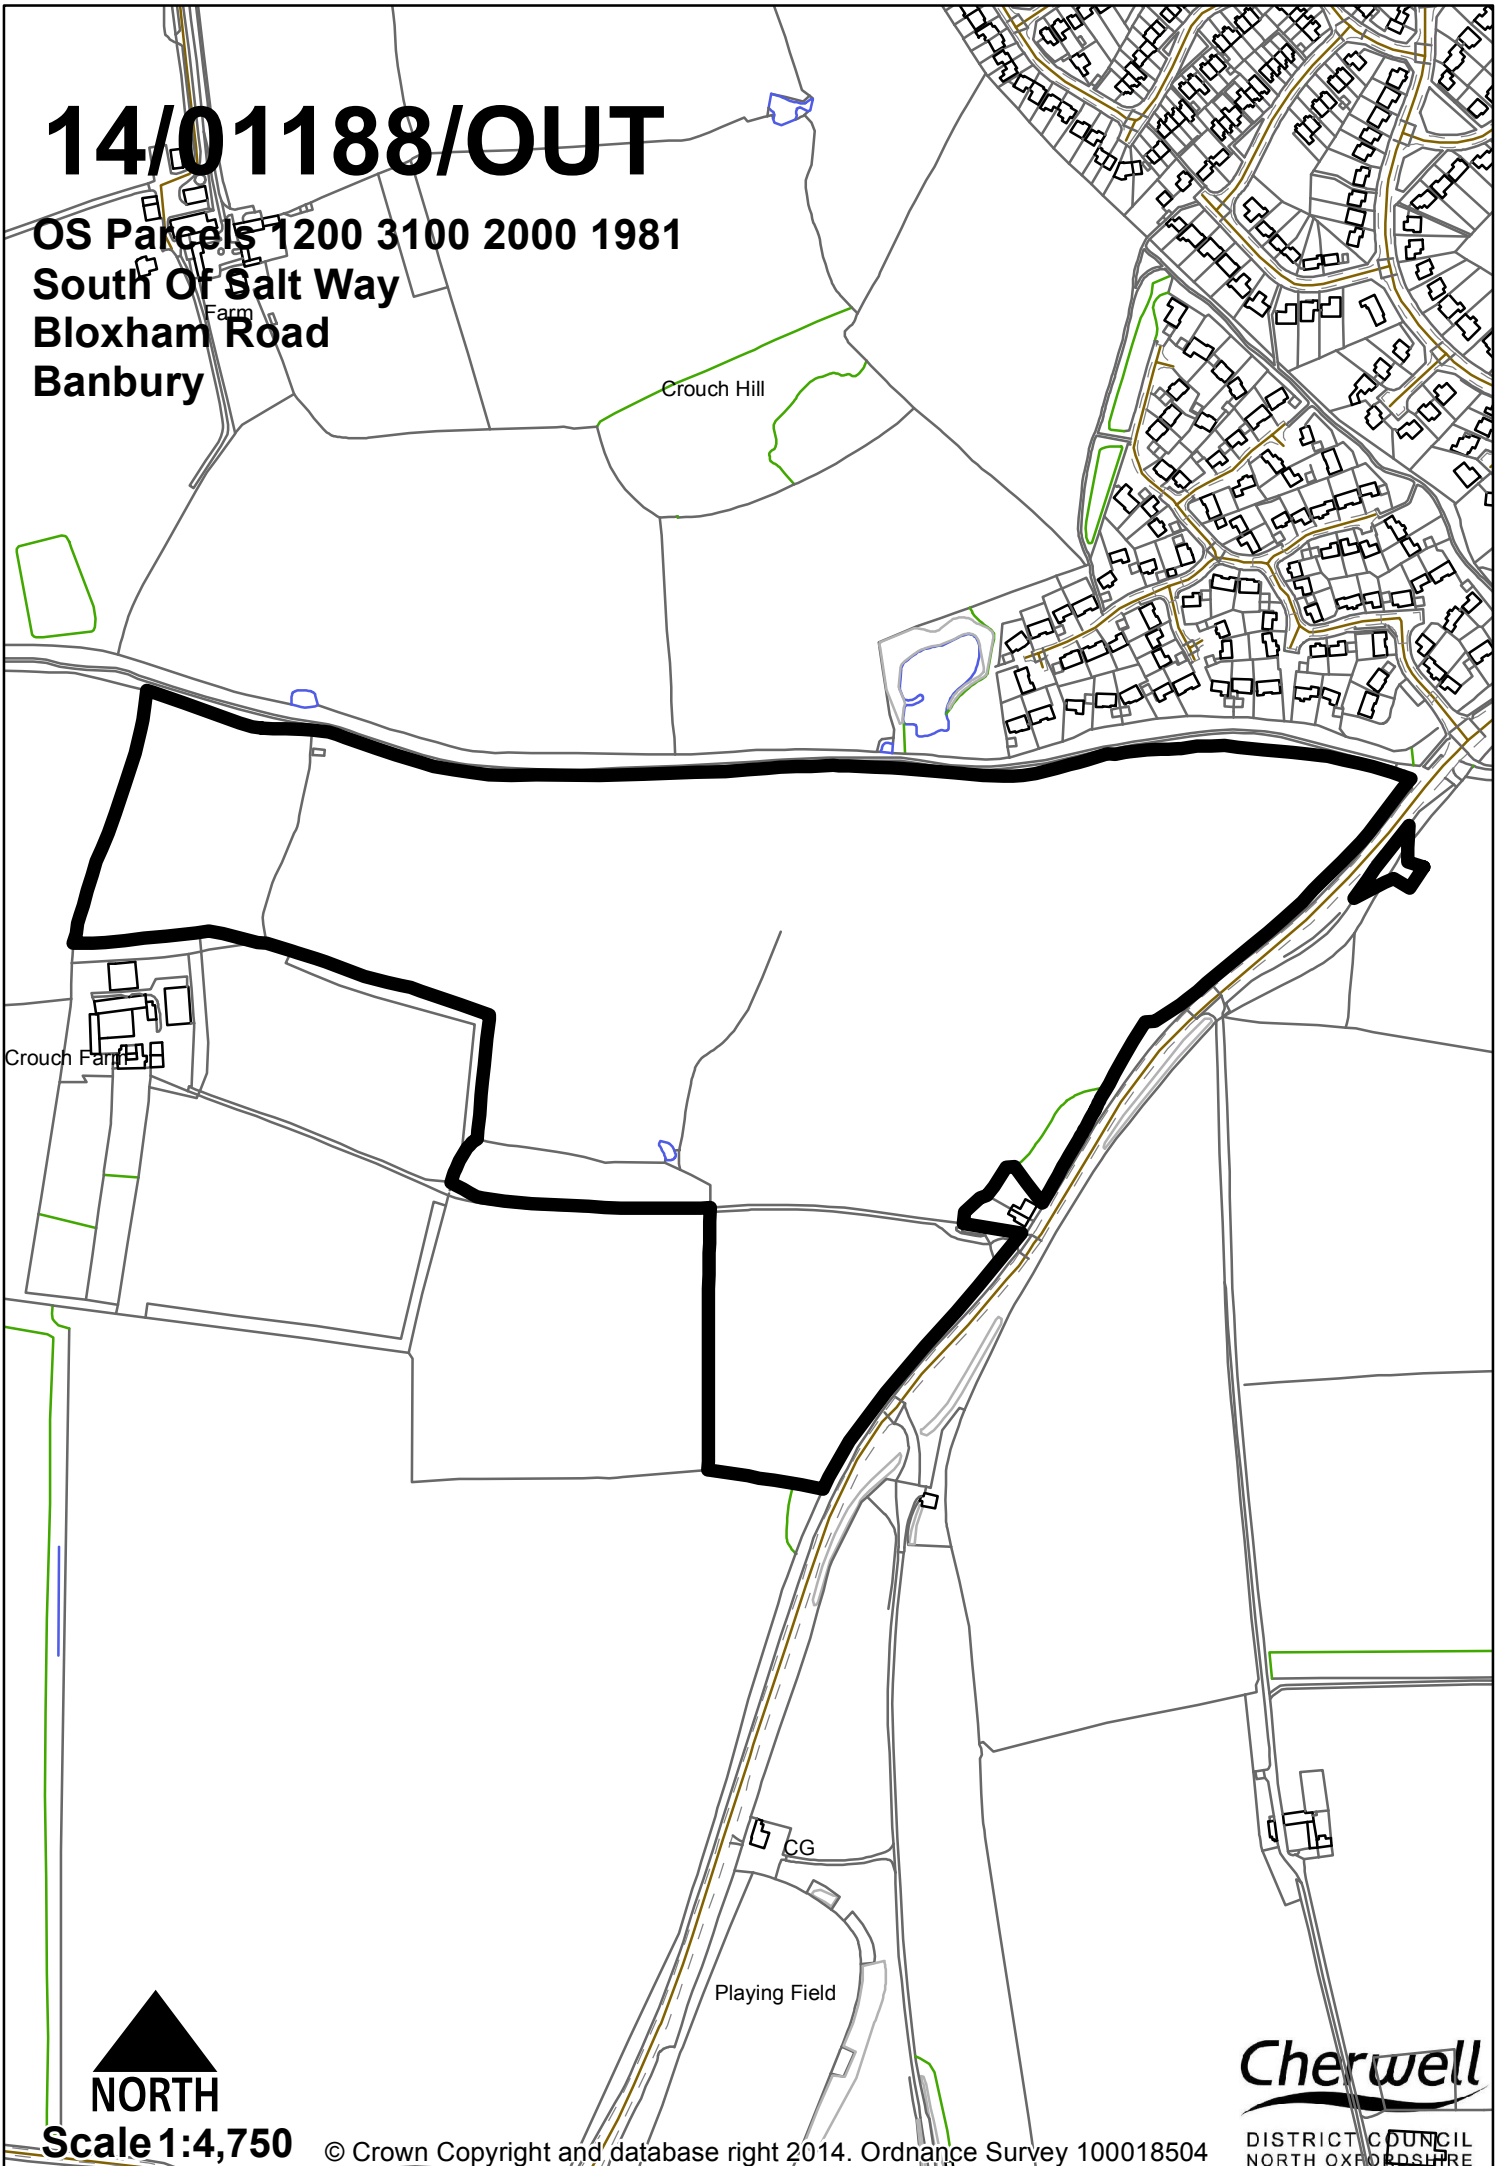

# 14/01188/OUT

OS Parcels 1200 3100 2000 1981  
South Of Salt Way  
Bloxham Road  
Banbury

Scale 1:4,750

© Crown Copyright and database right 2014. Ordnance Survey 100018504