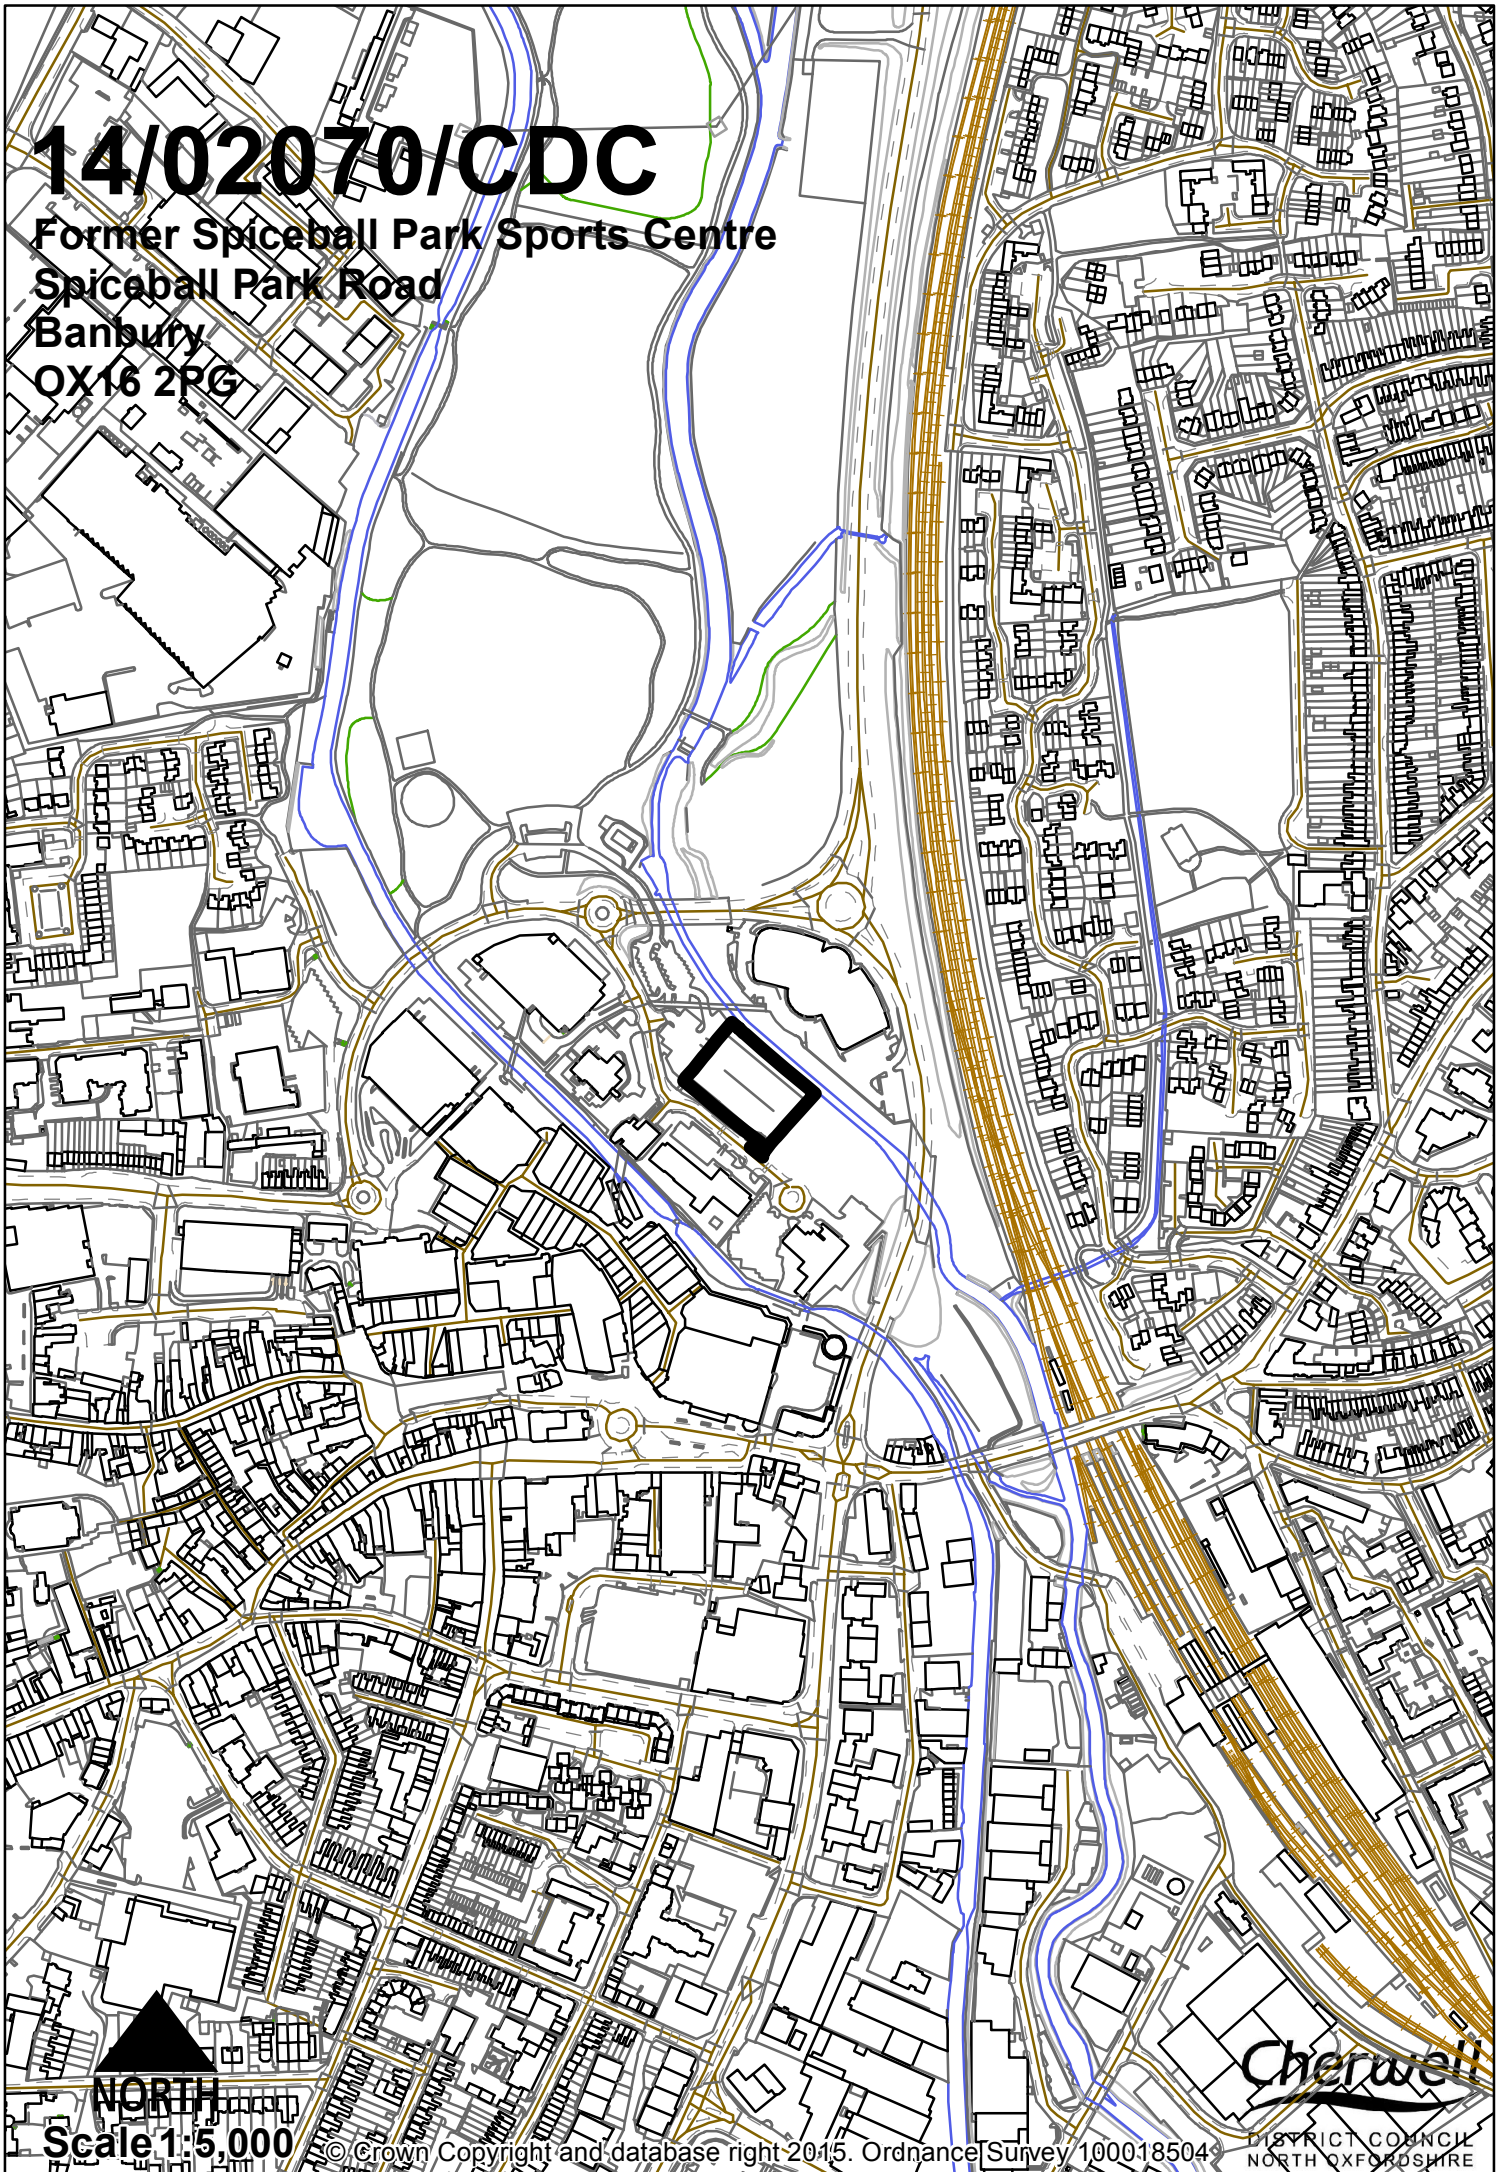

14/02070/CDC

Former Spiceball Park Sports Centre
Spiceball Park Road
Banbury
OX16 2PG

Cherwell

DISTRICT COUNCIL
NORTH OXFORDSHIRE

NORTH
Scale 1:5,000

© Crown Copyright and database right 2015. Ordnance Survey 100018504