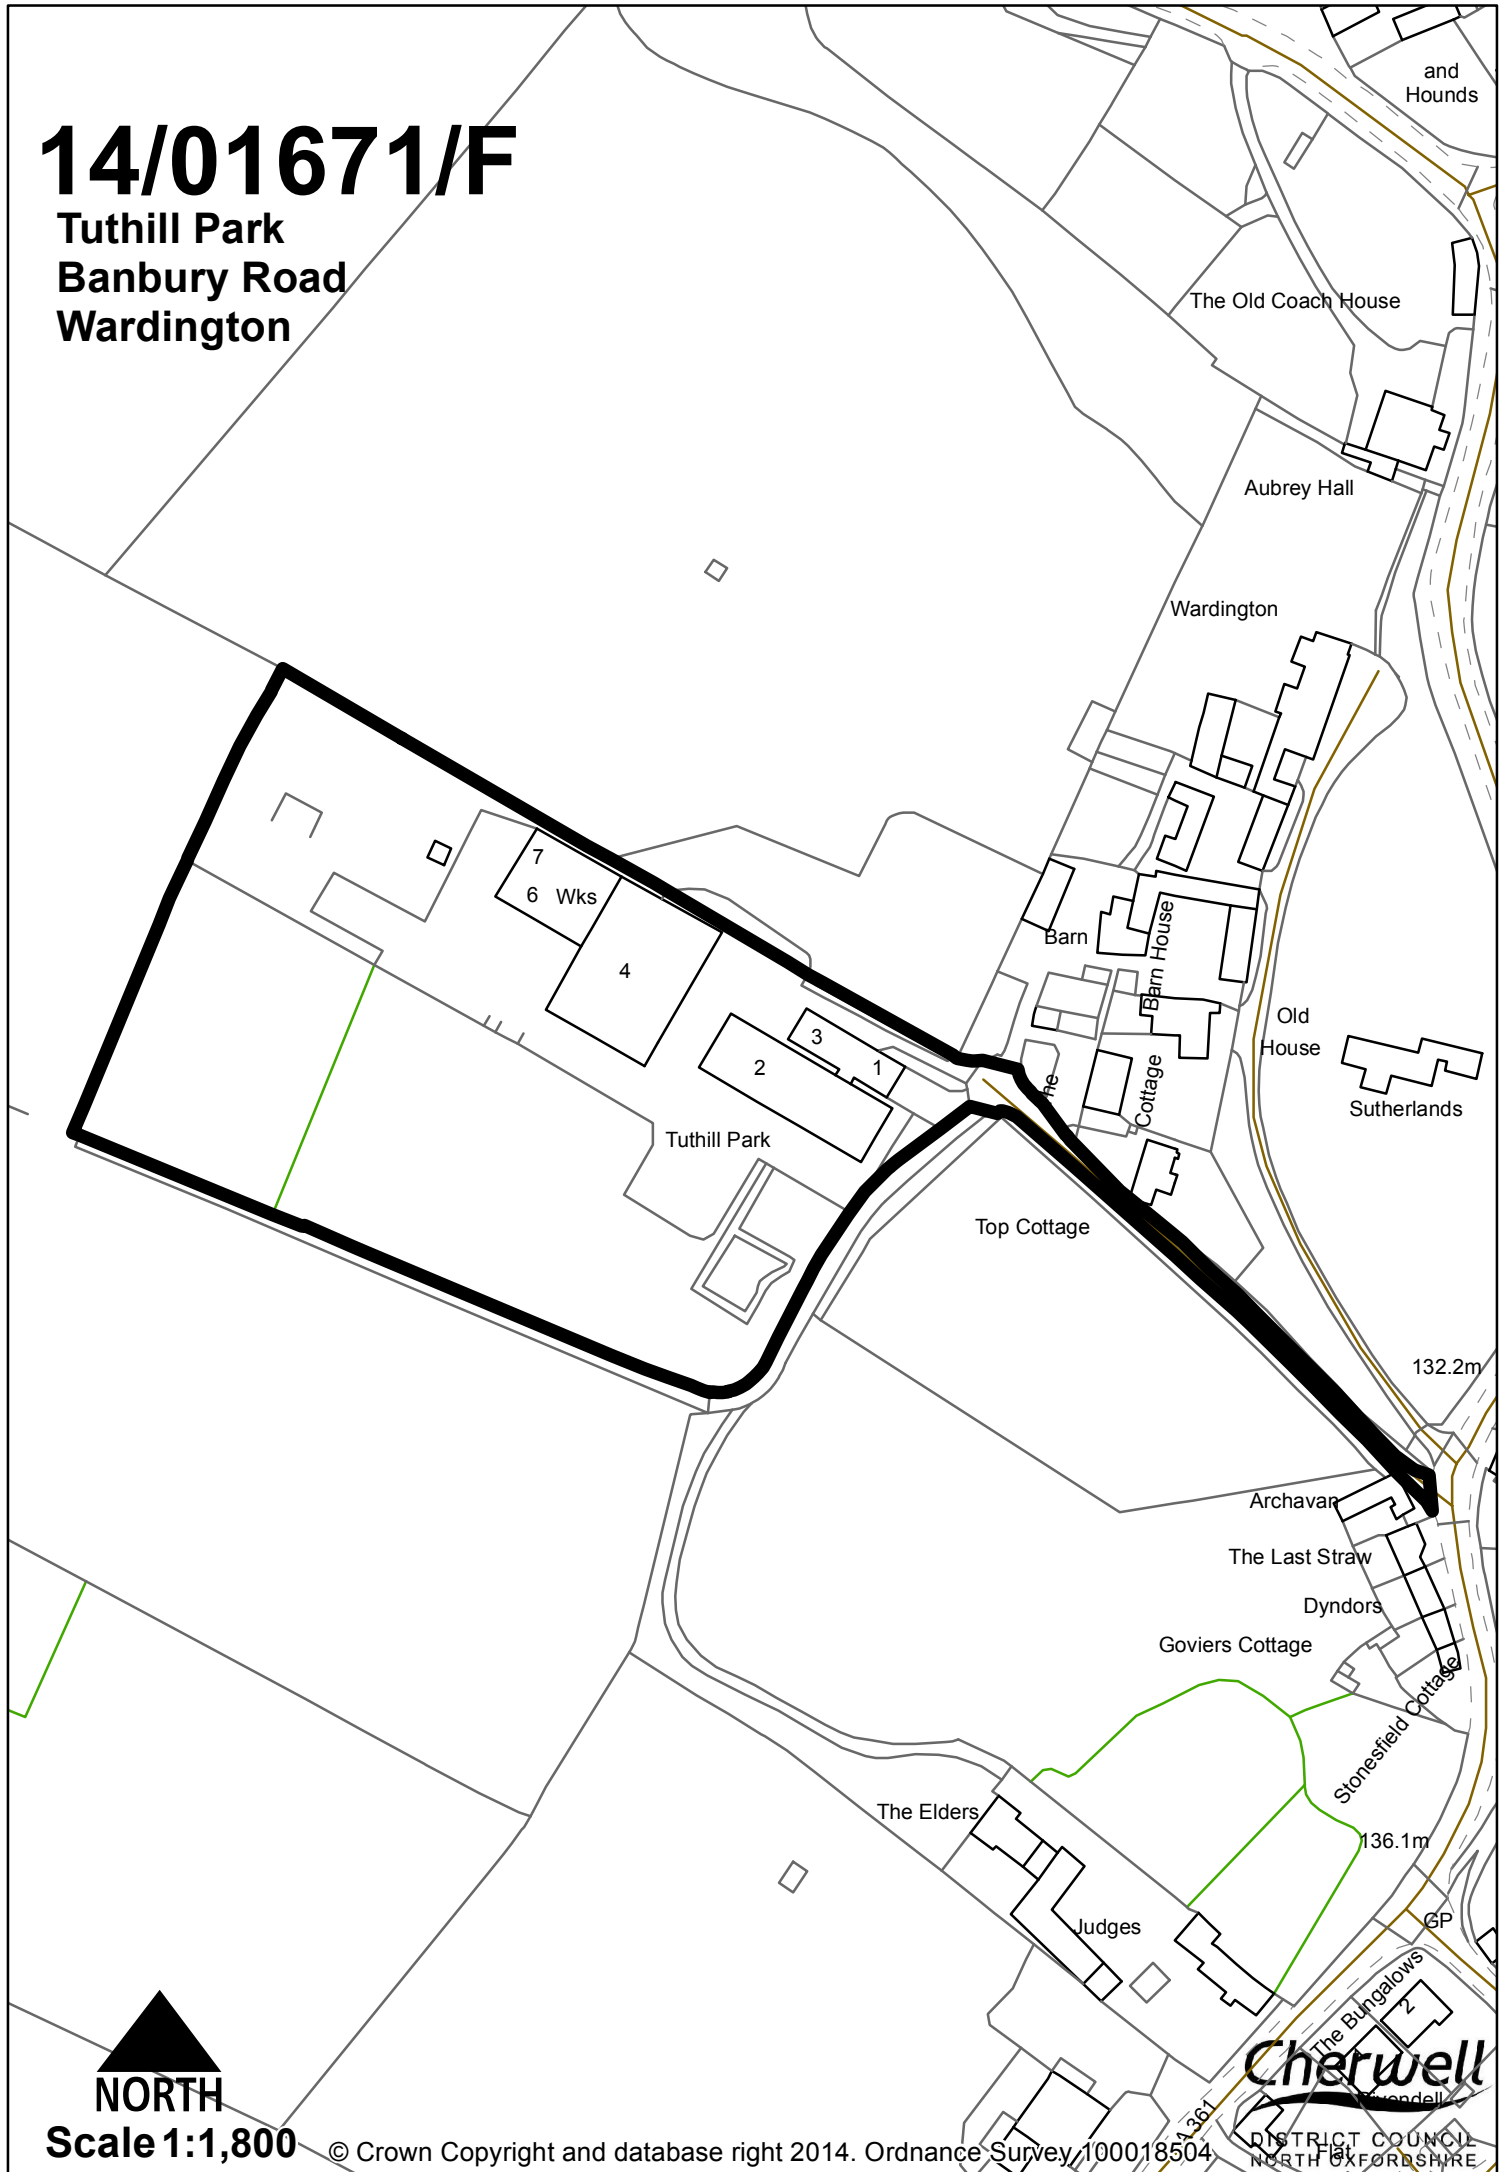

14/01671/F

Tuthill Park
Banbury Road
Wardington

Cherwell
District Council

NORTH
Scale 1:1,800