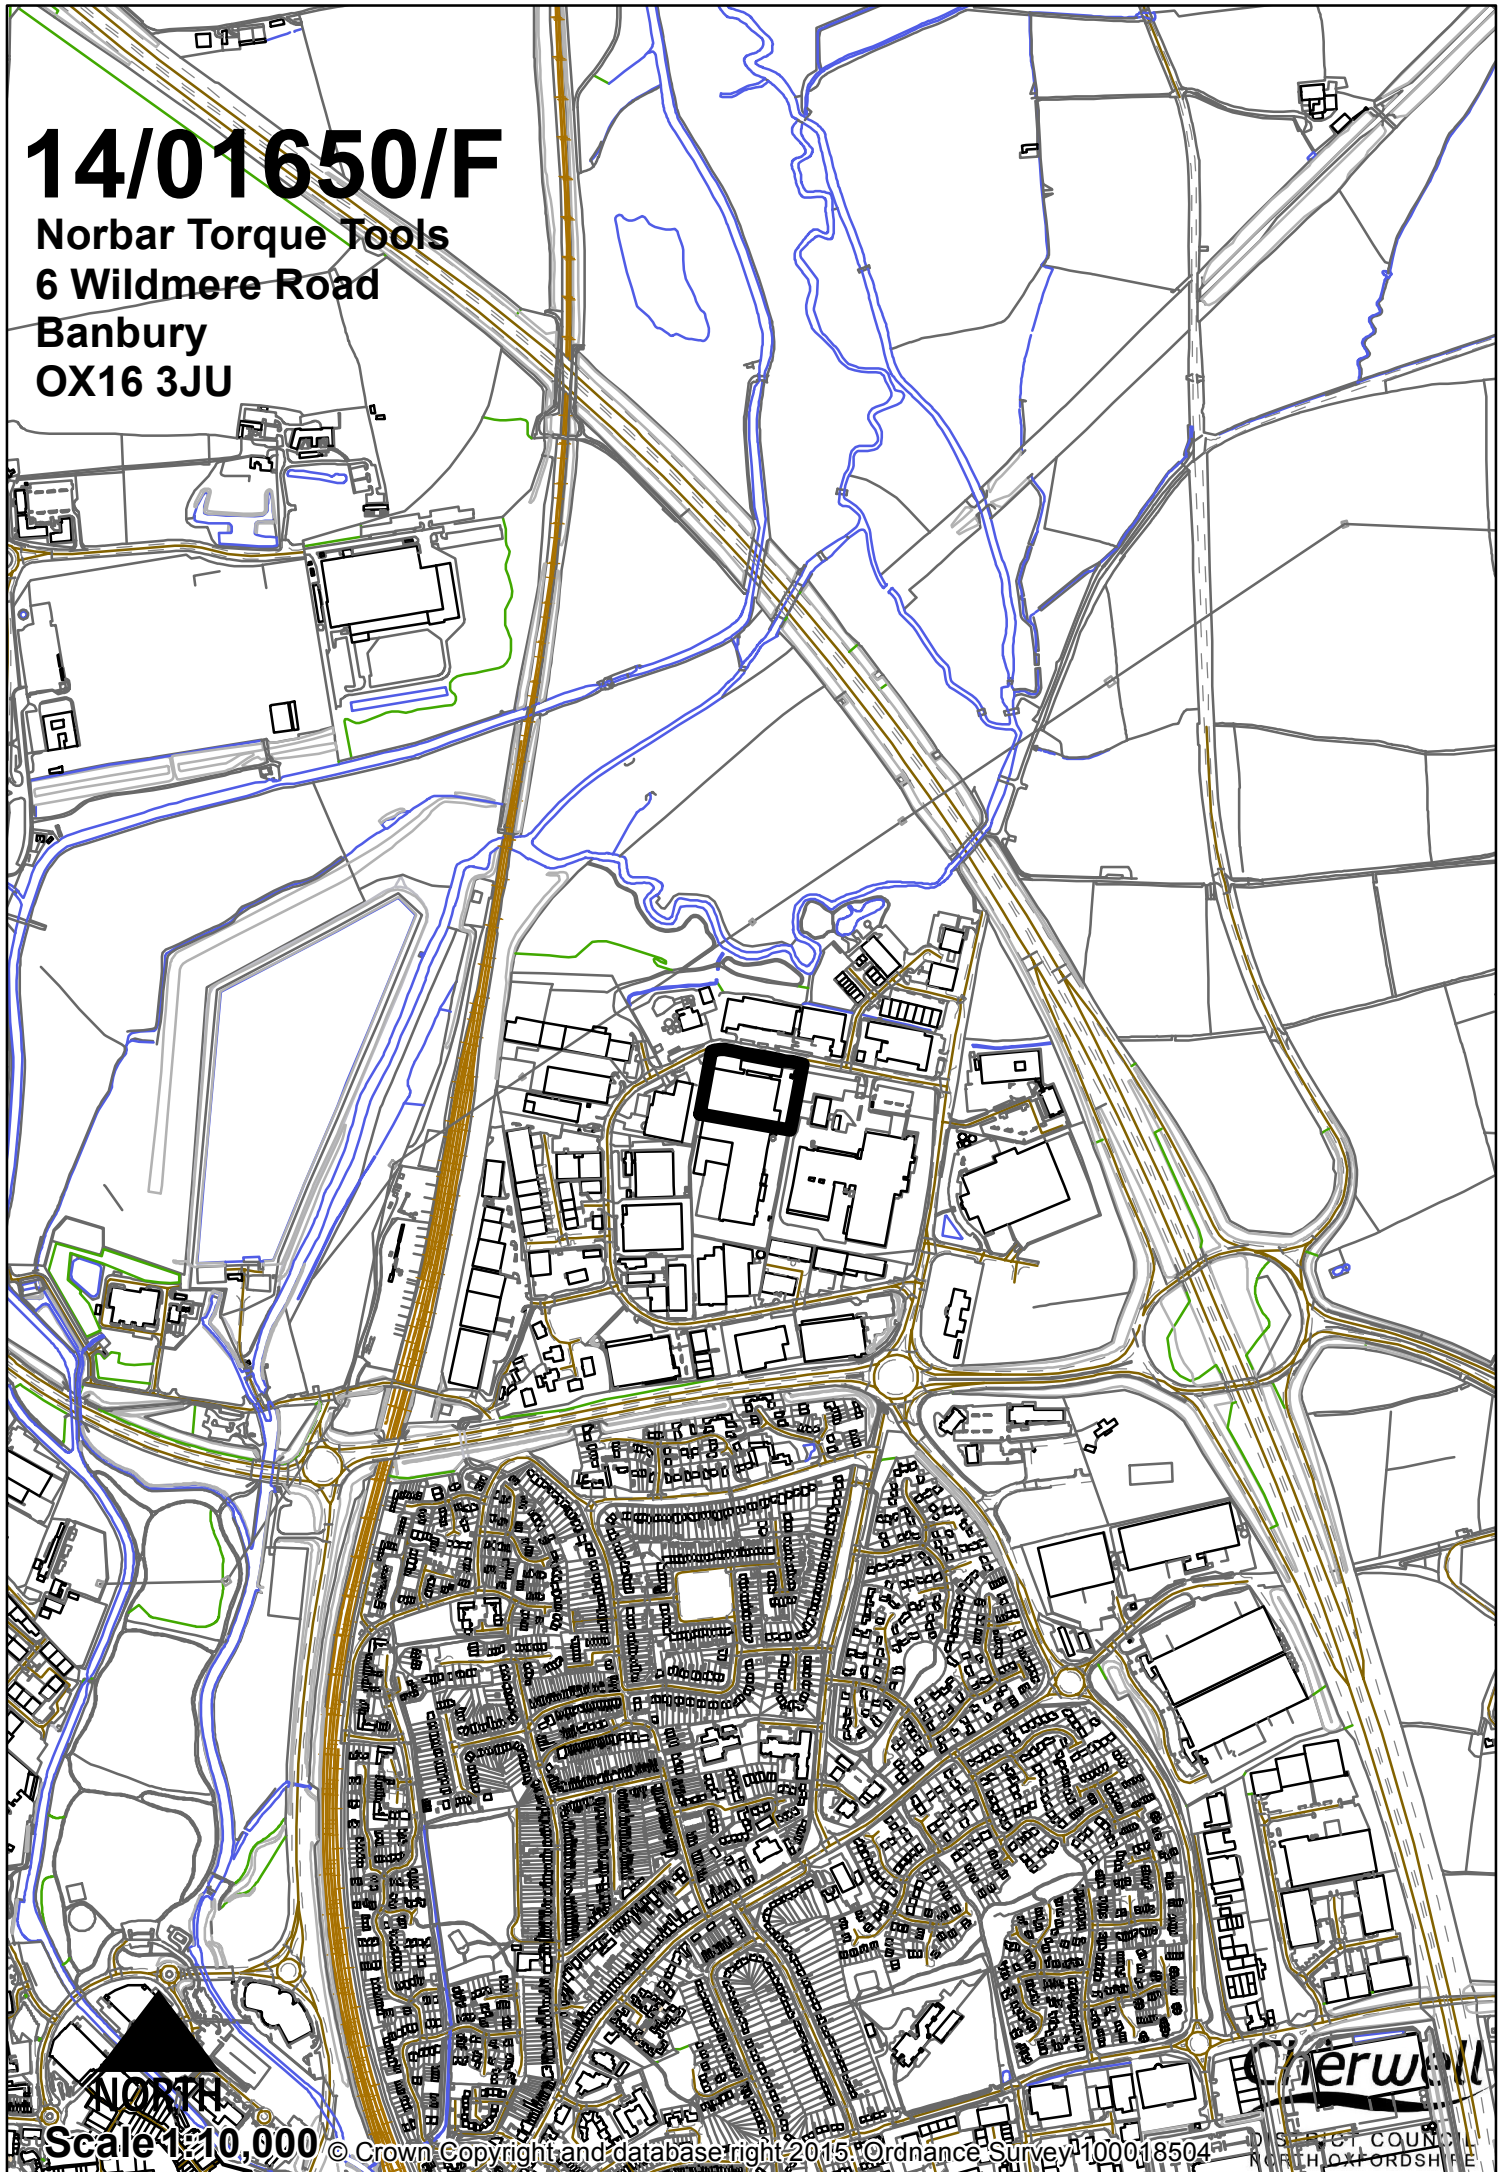

14/01650/F

Norbar Torque Tools
6 Wildmere Road
Banbury
OX16 3JU

NORTH
Scale 1:10,000

© Crown Copyright and database right 2015. Ordnance Survey 100018504. **Cherwell** NORTH OXFORDSHIRE