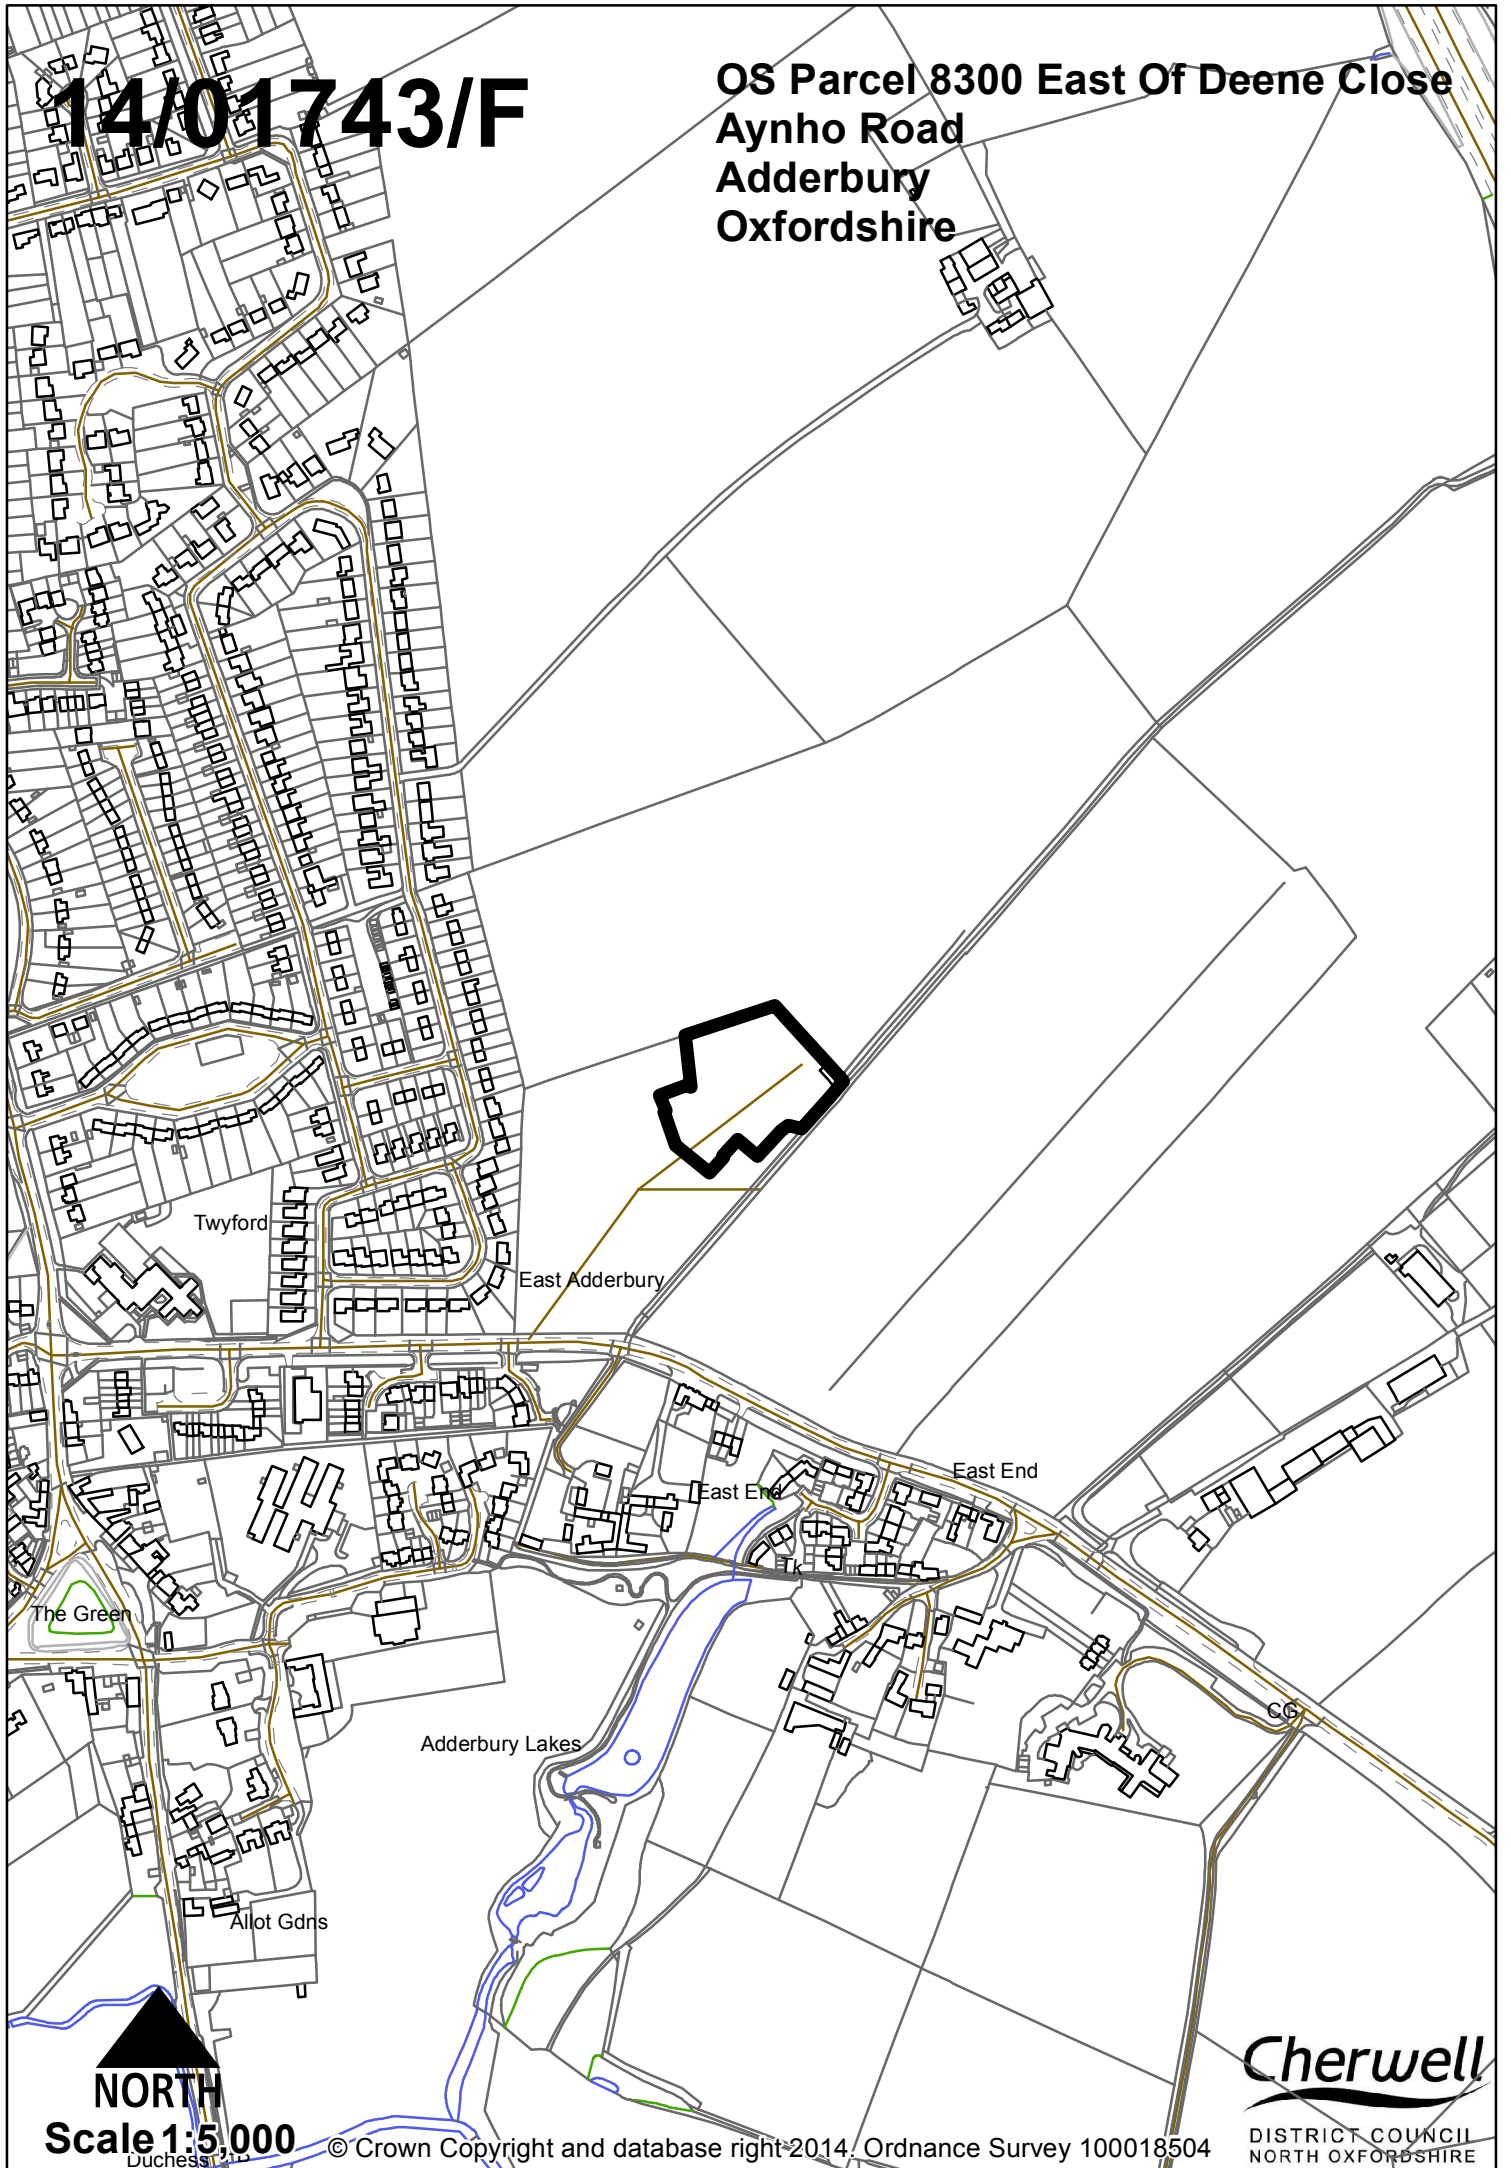

# 14/01743/F

OS Parcel 8300 East Of Deene Close  
Aynho Road  
Adderbury  
Oxfordshire

**Cherwell**

DISTRICT COUNCIL  
NORTH OXFORDSHIRE

**NORTH**  
**Scale 1:5,000**

© Crown Copyright and database right 2014. Ordnance Survey 100018504