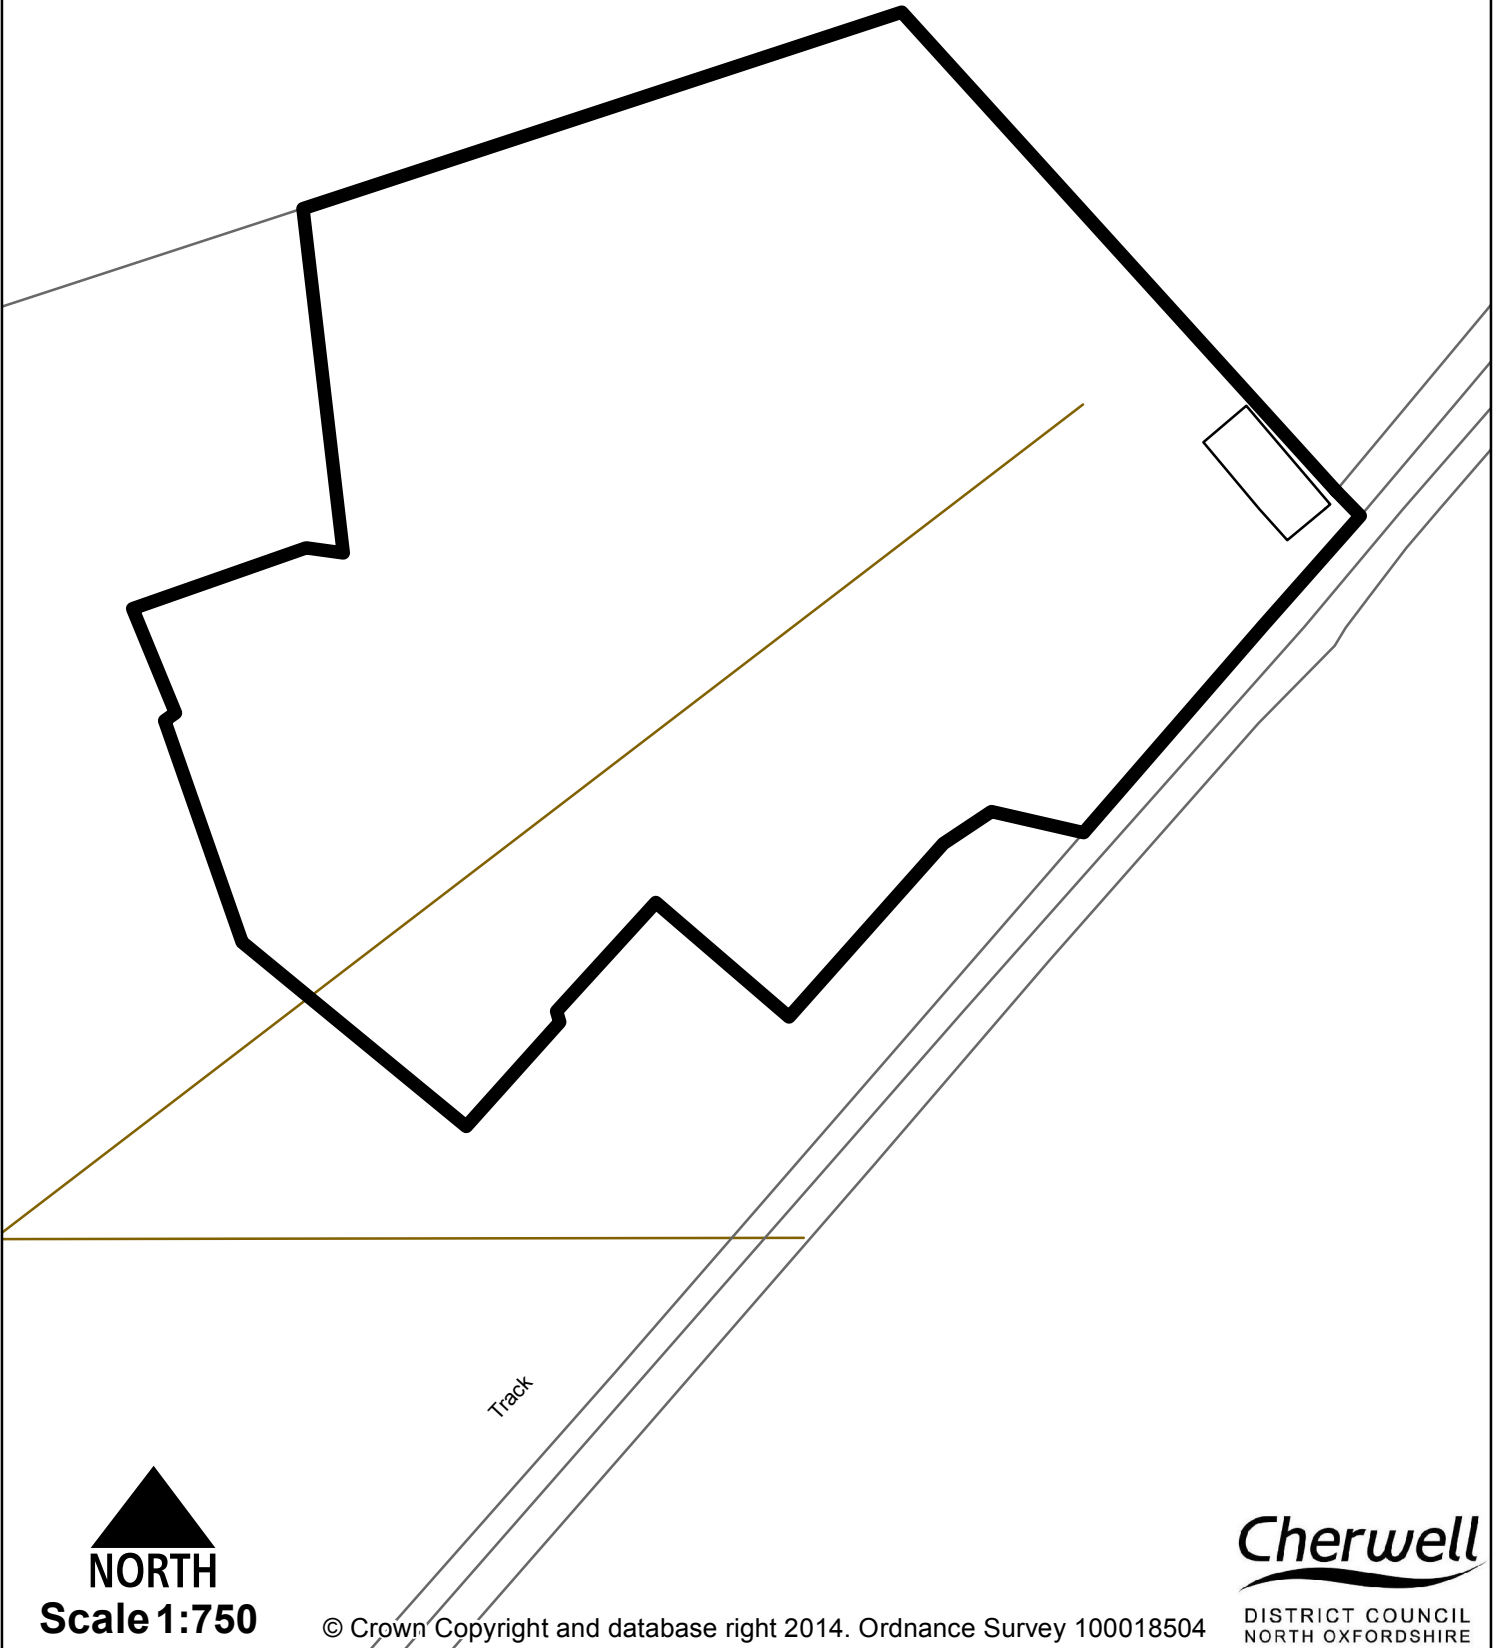

14/01743/F

OS Parcel 8300 East Of Deene Close
Aynho Road
Adderbury
Oxfordshire

NORTH
Scale 1:750

© Crown Copyright and database right 2014. Ordnance Survey 100018504

Cherwell
DISTRICT COUNCIL
NORTH OXFORDSHIRE