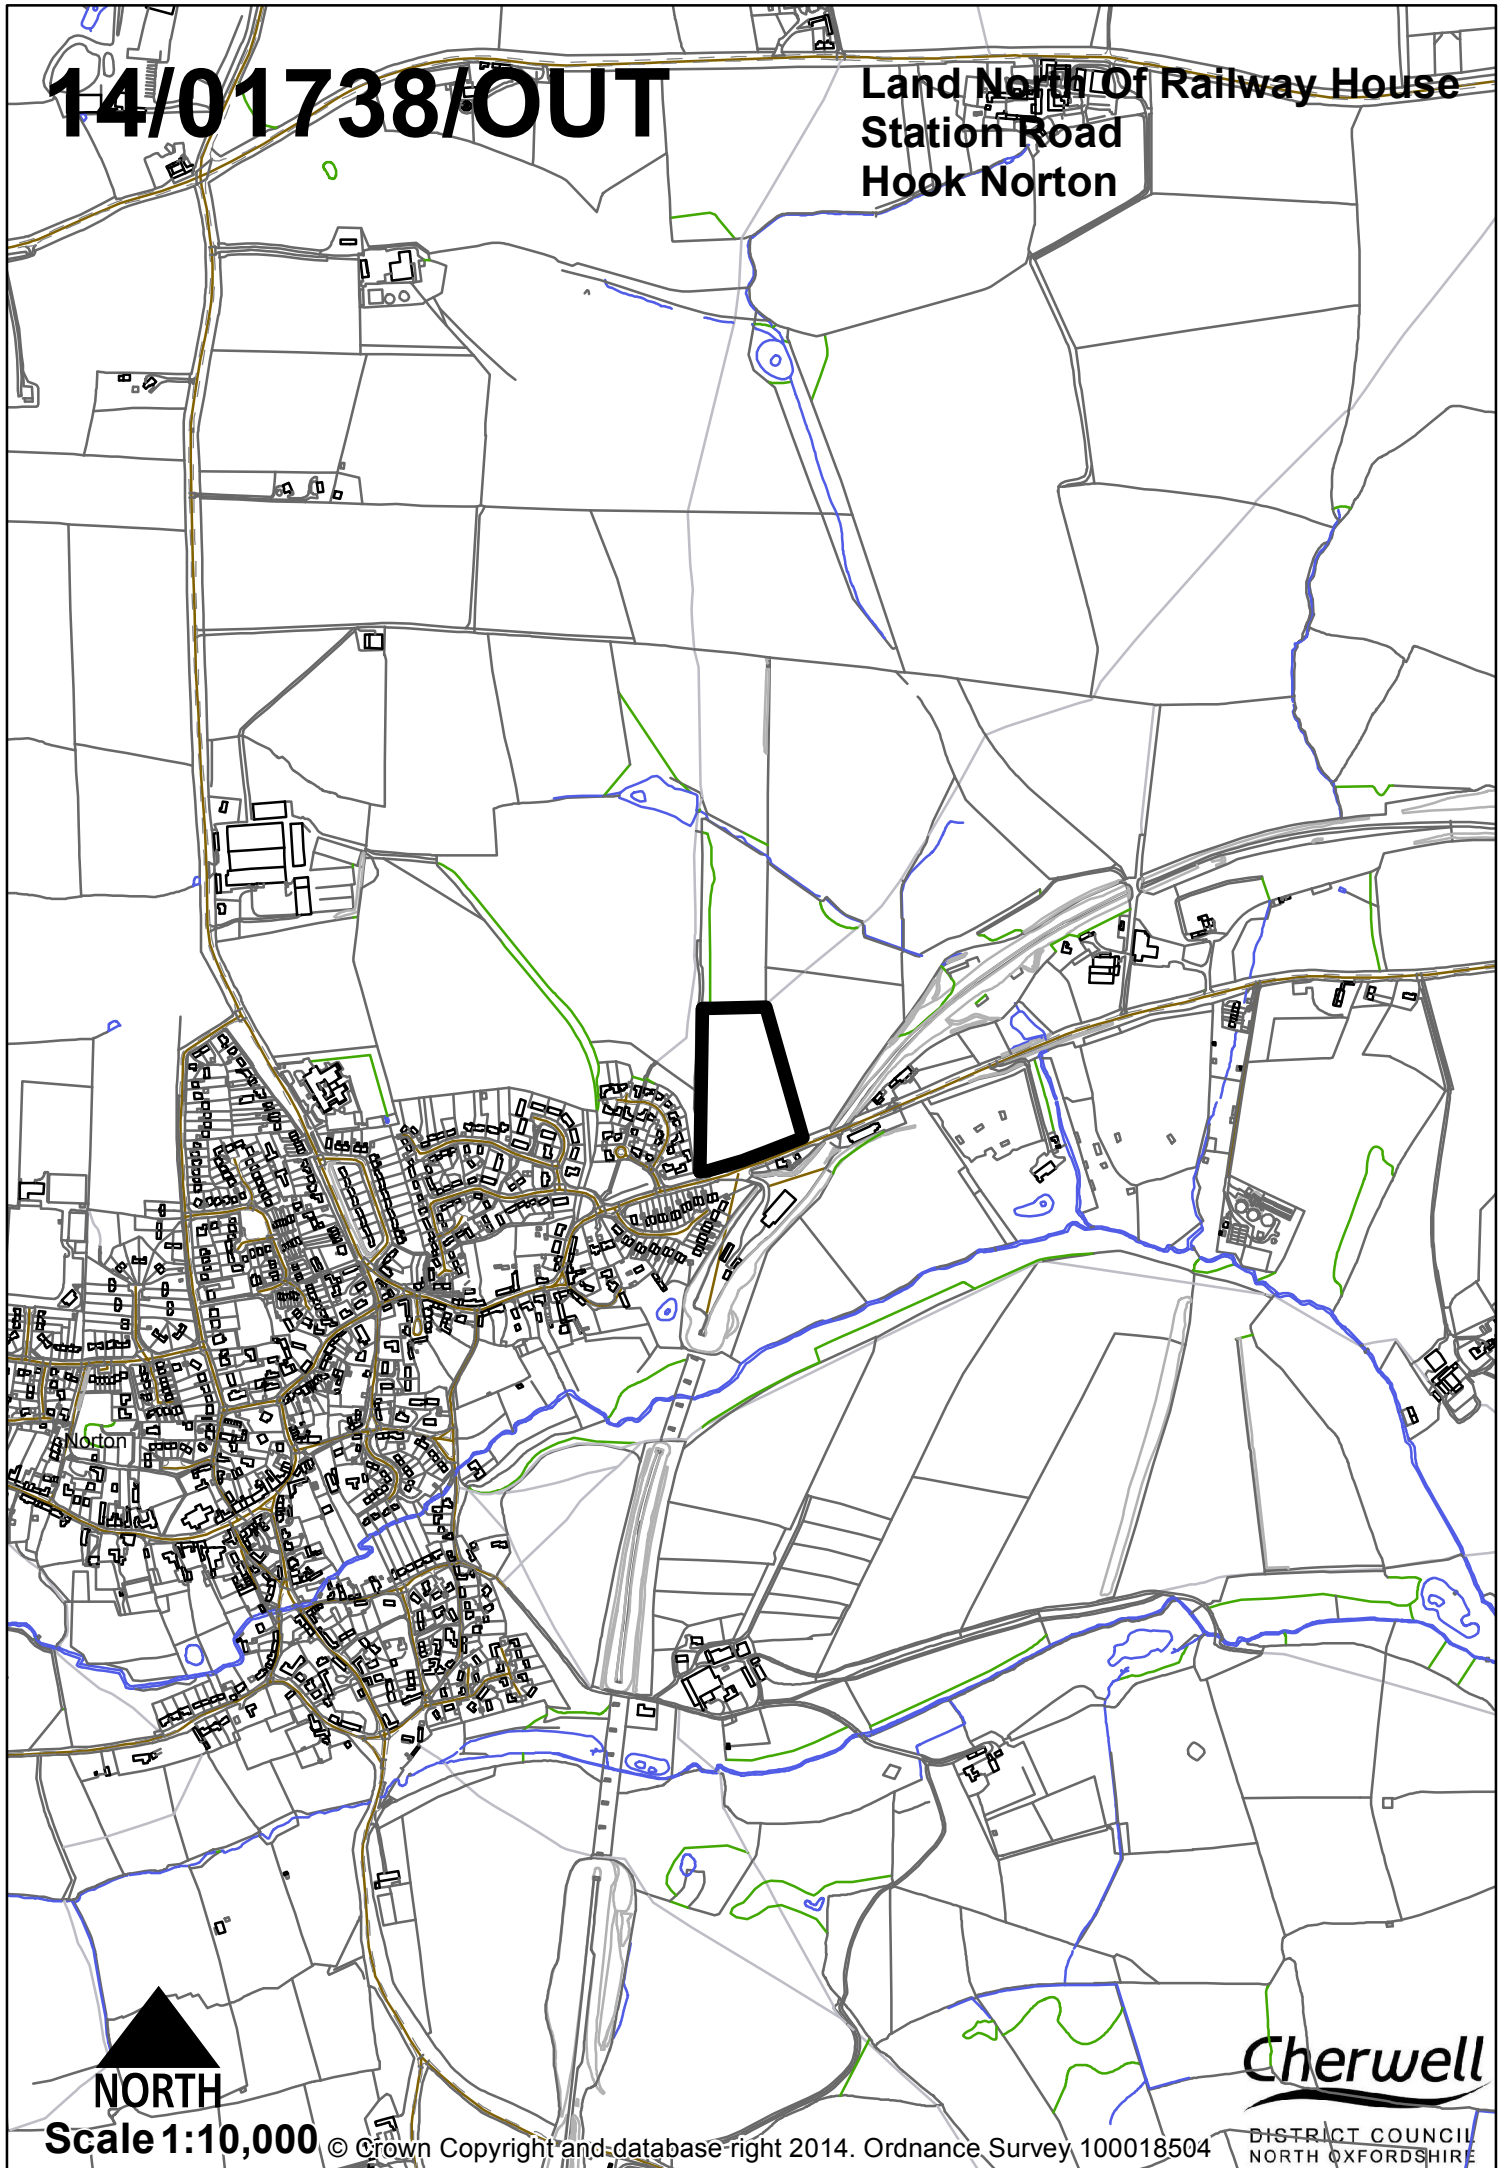

14/01738/OUT

Land North Of Railway House
Station Road
Hook Norton

Cherwell

DISTRICT COUNCIL
NORTH OXFORDSHIRE

NORTH
Scale 1:10,000

© Crown Copyright and database-right 2014. Ordnance Survey 100018504