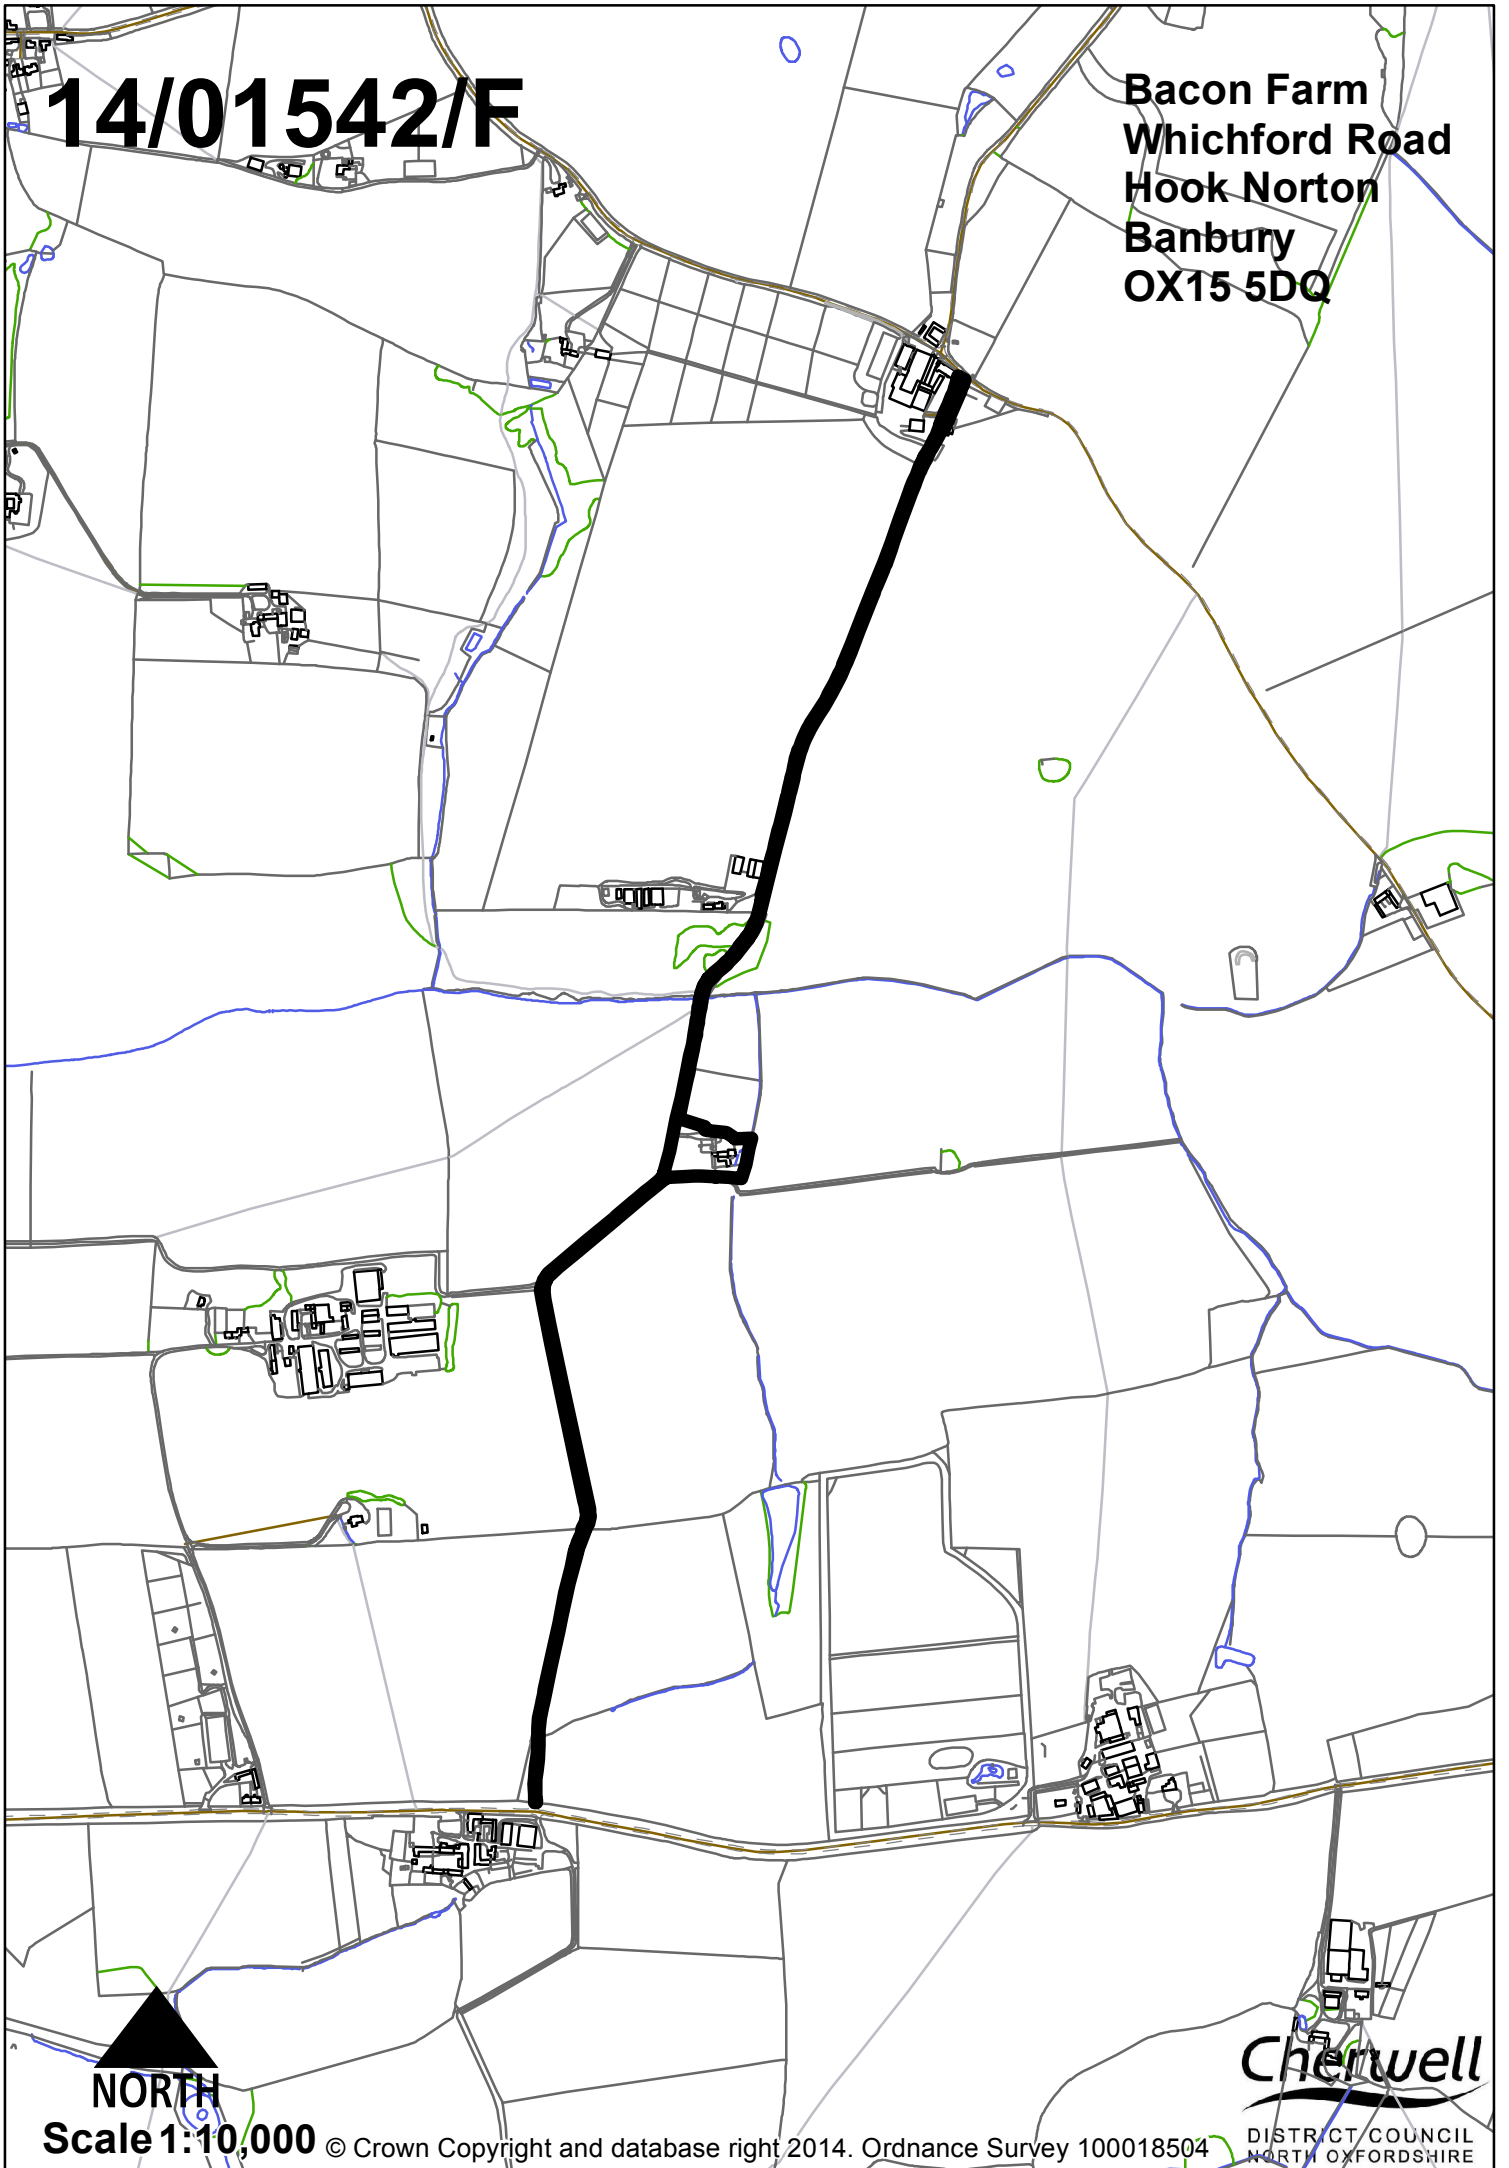

14/01542/F

**Bacon Farm
Whichford Road
Hook Norton
Banbury
OX15 5DQ**

Cherwell

DISTRICT COUNCIL
NORTH OXFORDSHIRE

NORTH
Scale 1:10,000

© Crown Copyright and database right 2014. Ordnance Survey 100018504