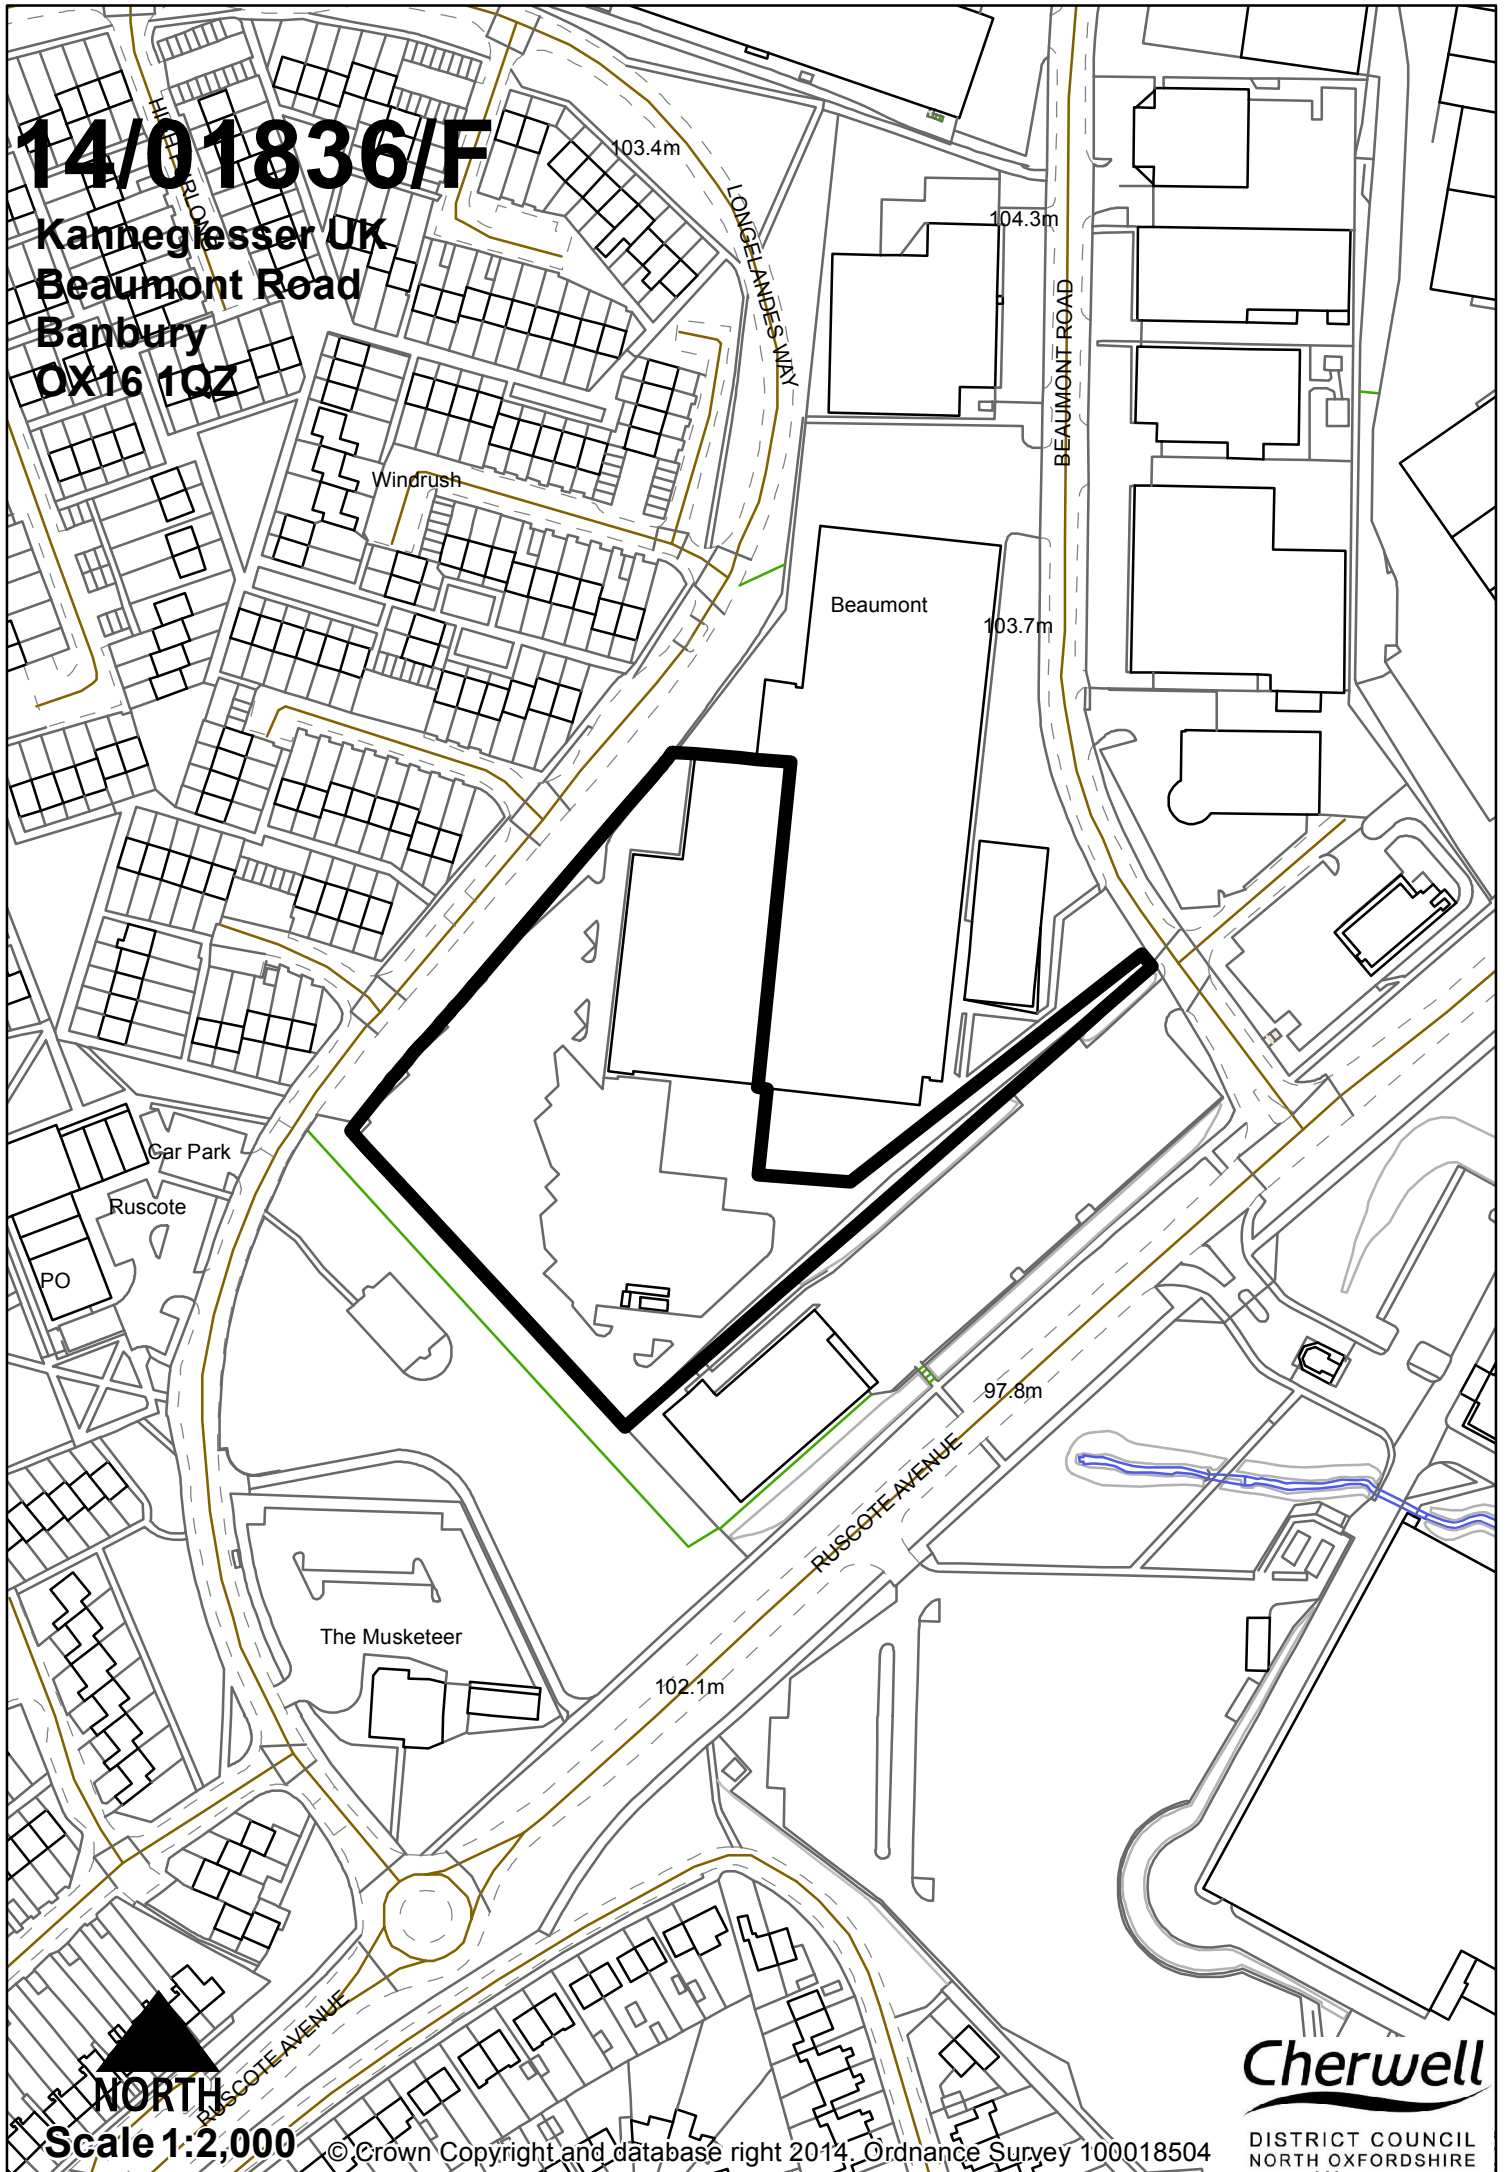

14/01836/F

Kanneglesser UK
Beaumont Road
Banbury
OX16 1QZ

Cherwell

DISTRICT COUNCIL
NORTH OXFORDSHIRE

Scale 1:2,000

© Crown Copyright and database right 2014. Ordnance Survey 100018504