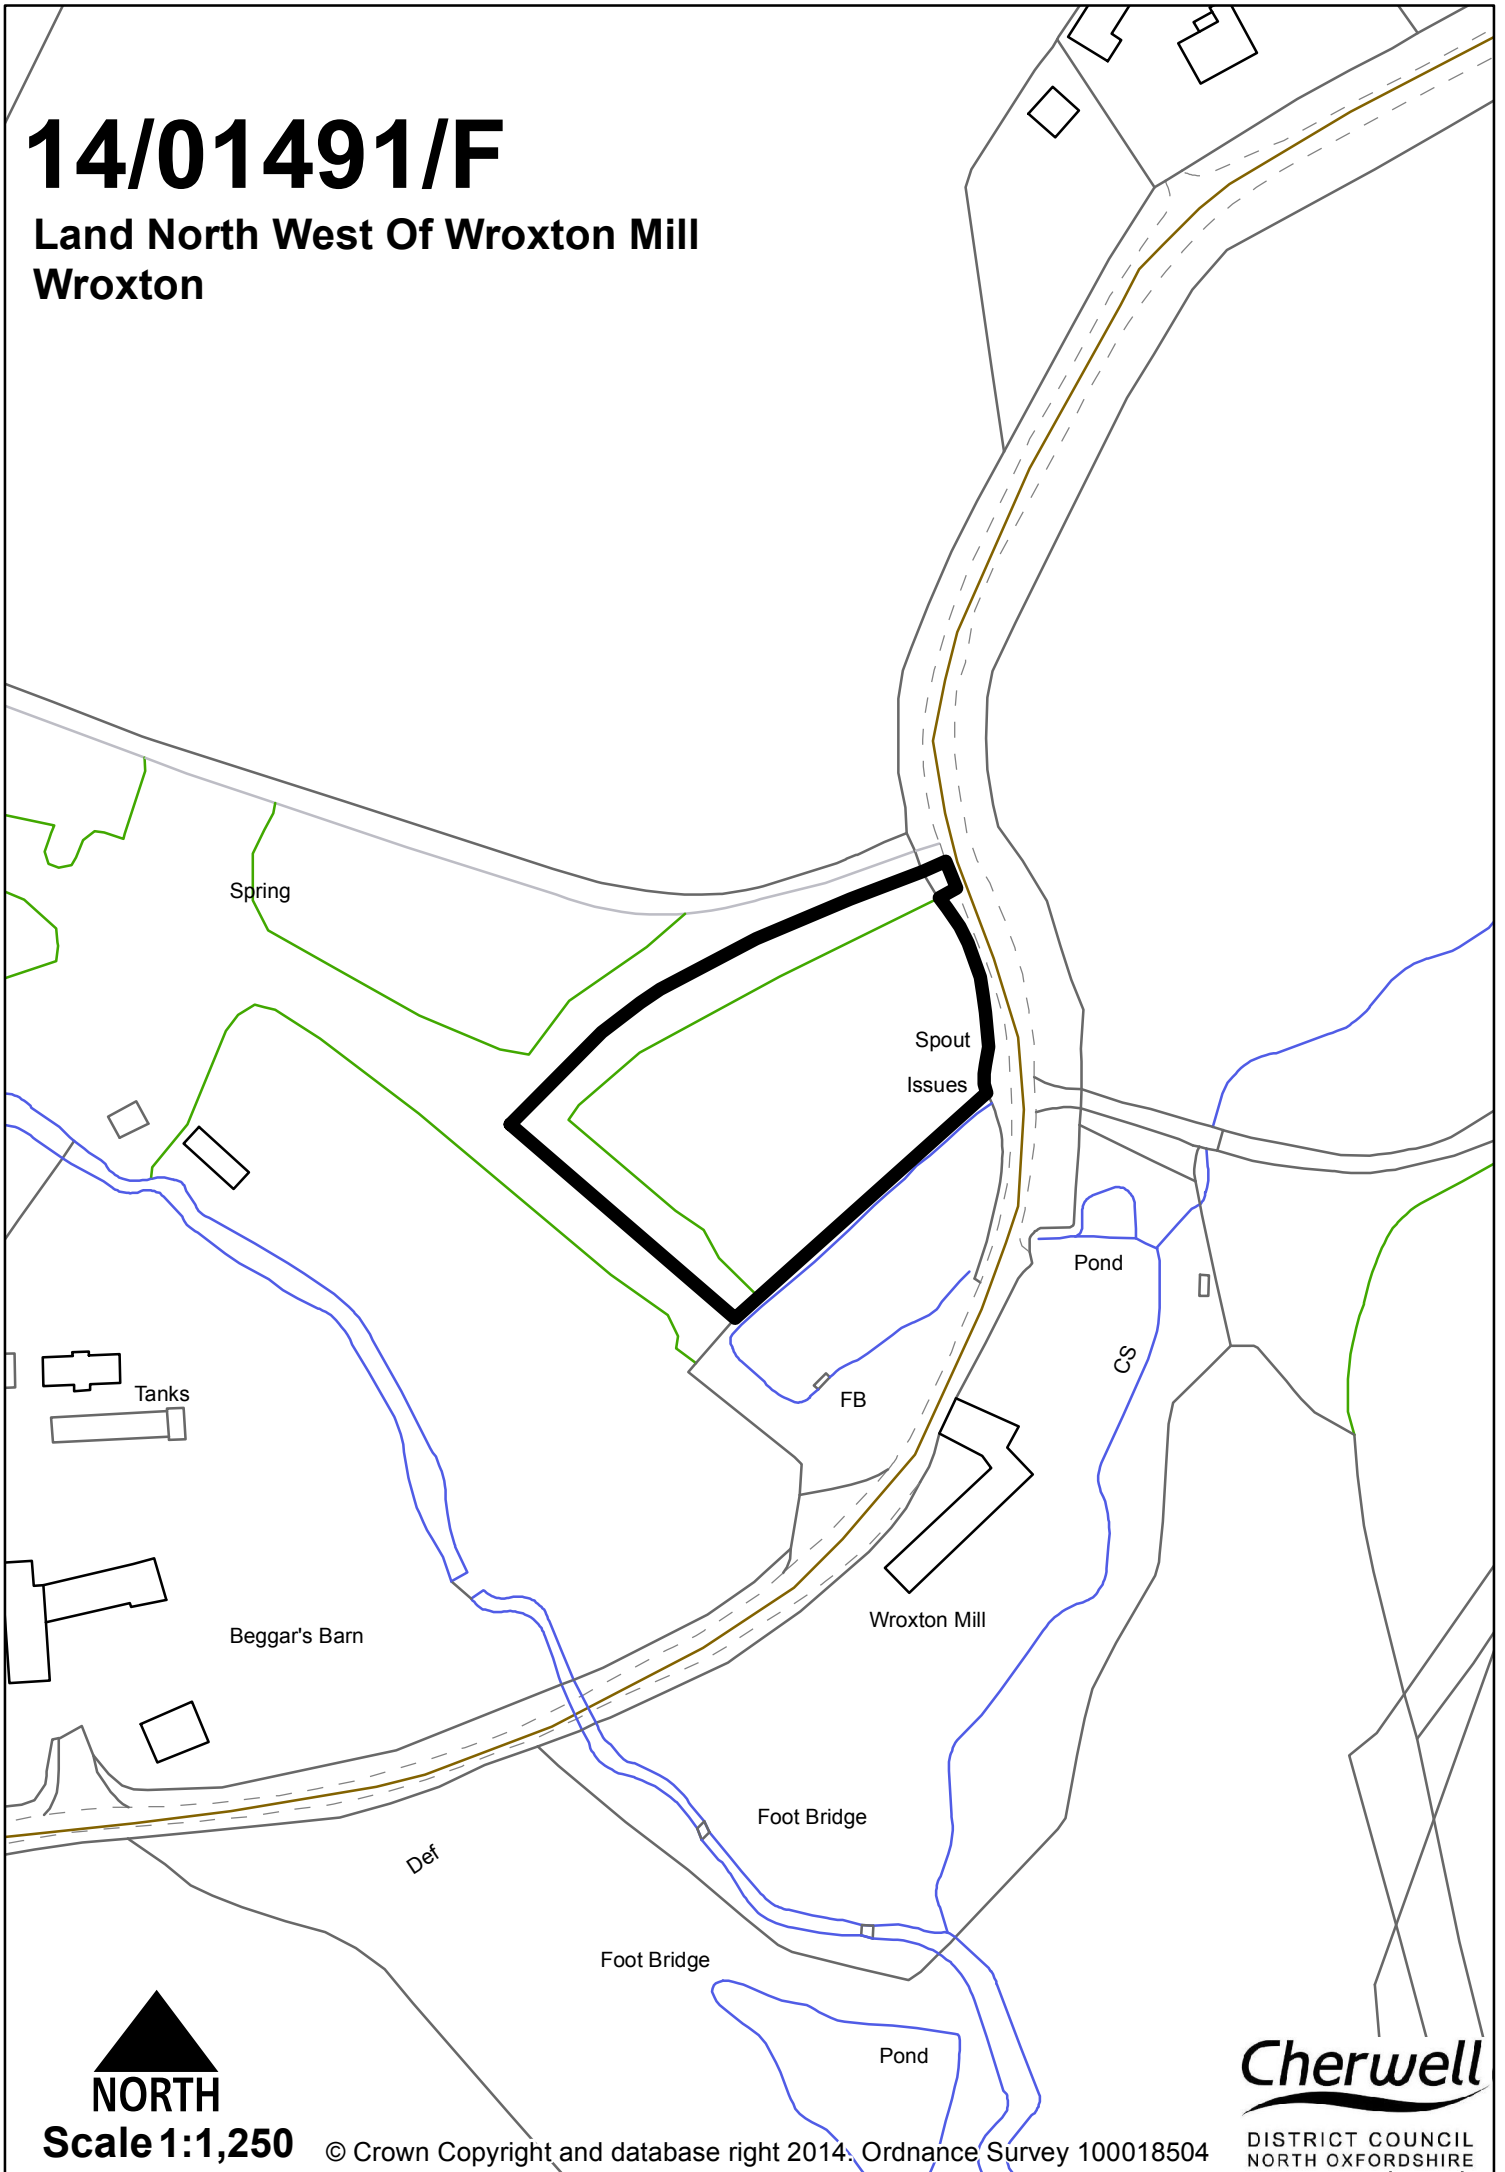

14/01491/F

Land North West Of Wroxton Mill
Wroxton

Cherwell

DISTRICT COUNCIL
NORTH OXFORDSHIRE

NORTH
Scale 1:1,250

© Crown Copyright and database right 2014. Ordnance Survey 100018504