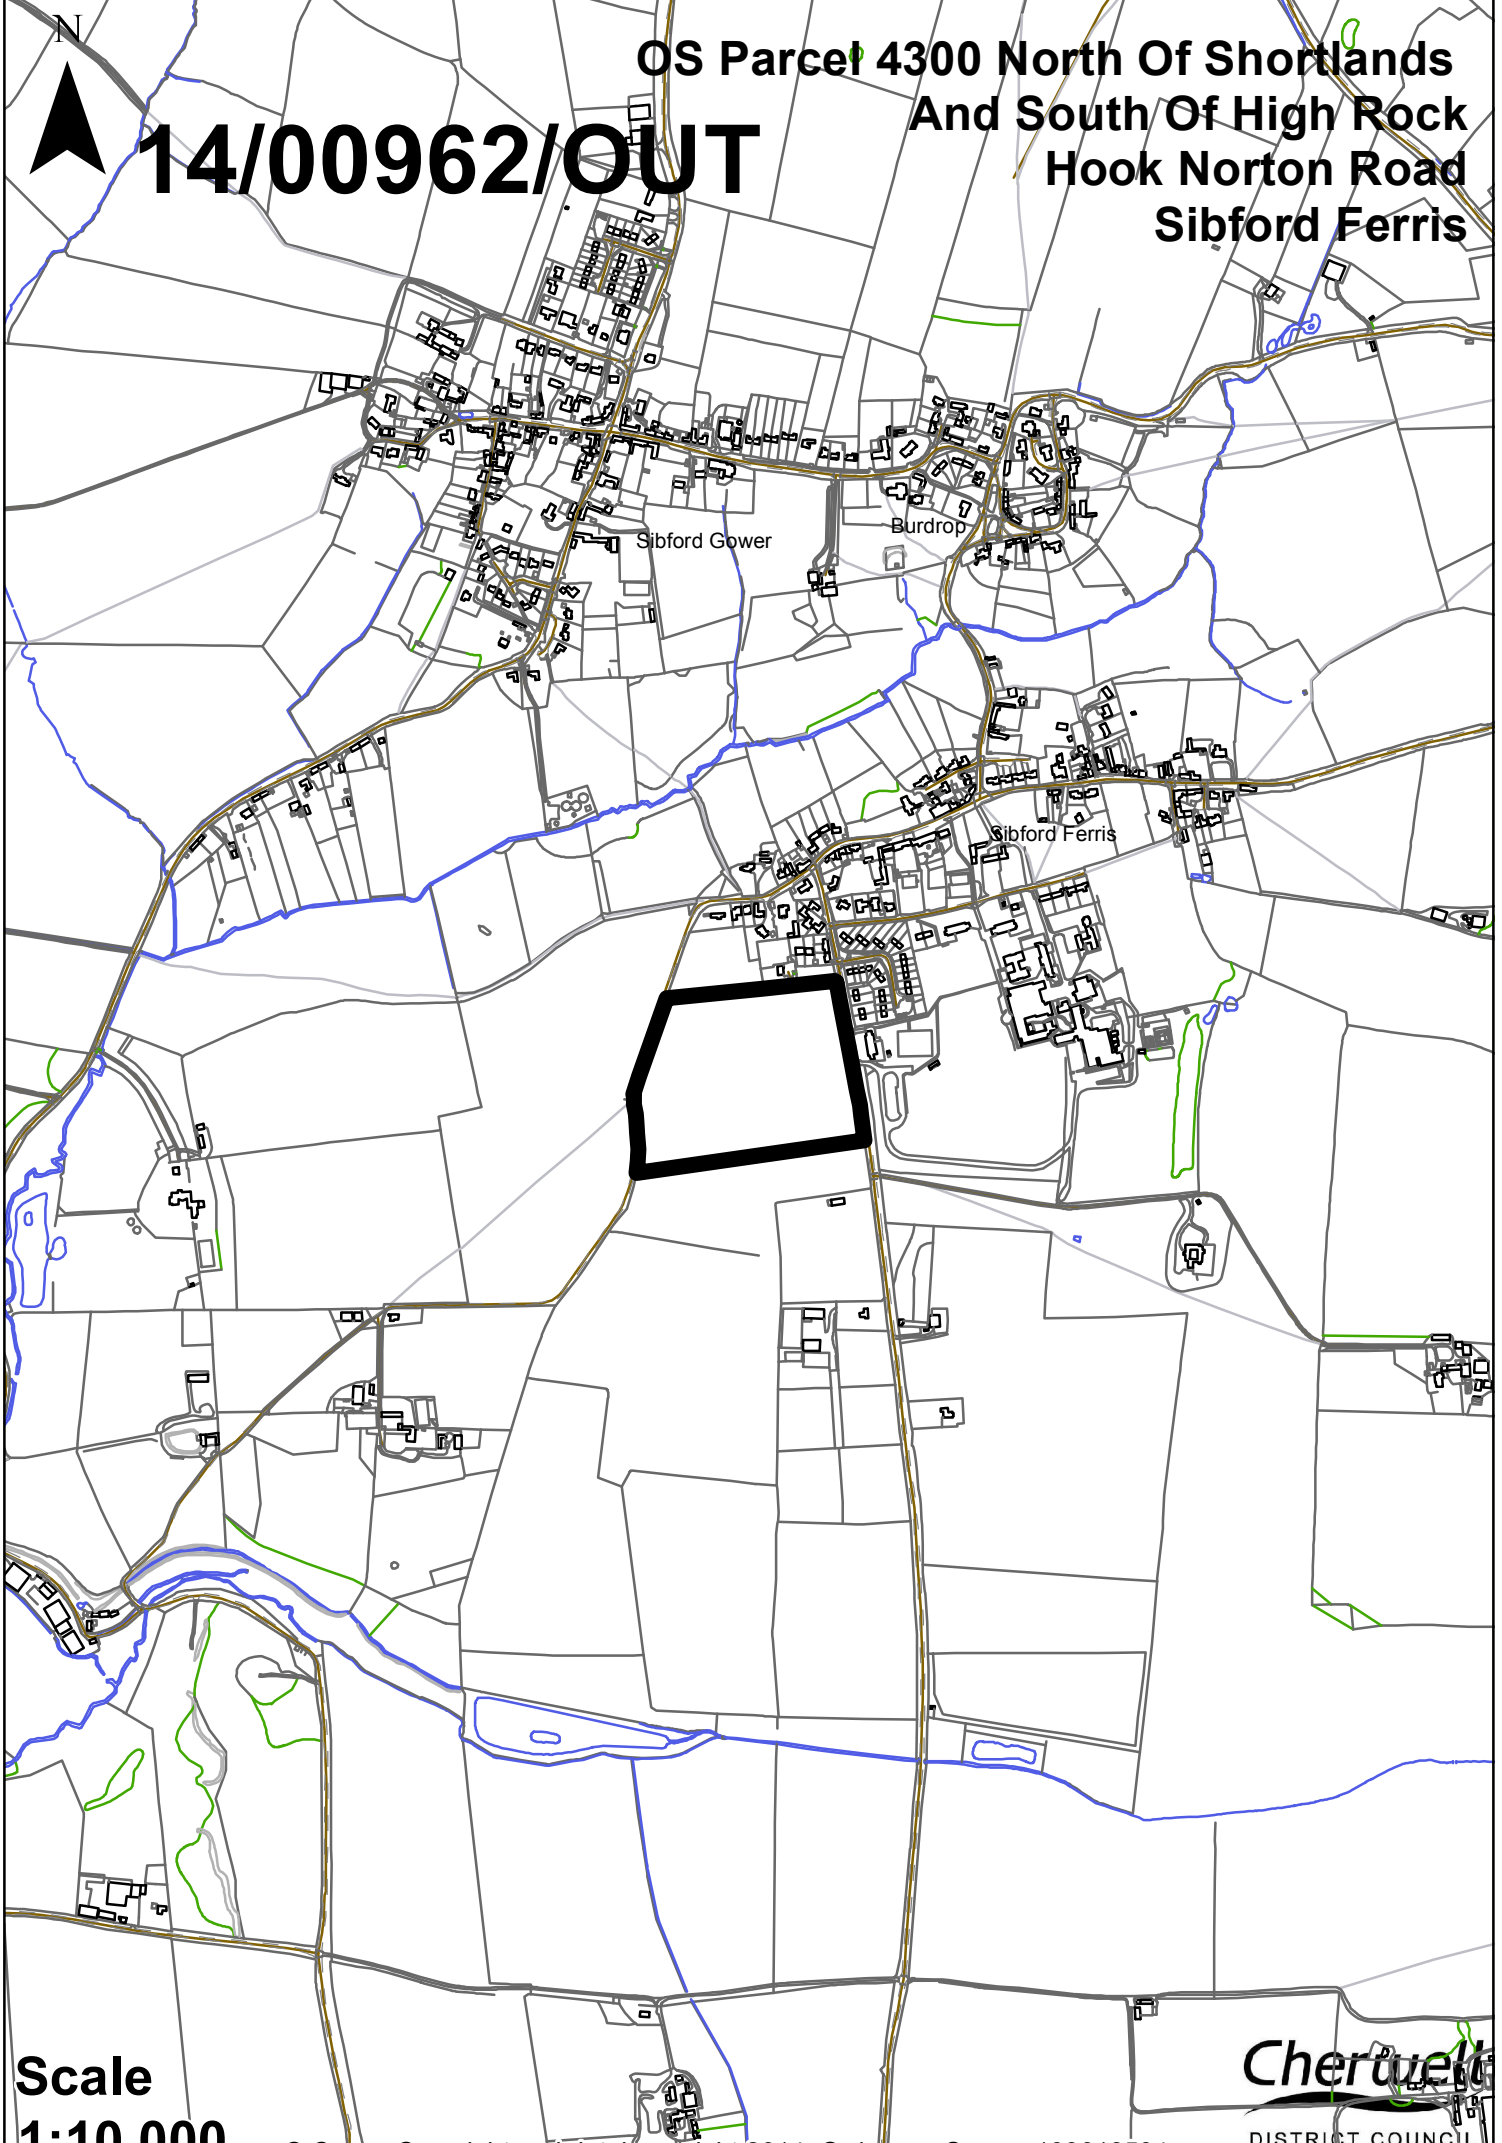

14/00962/OUT

**OS Parcel 4300 North Of Shortlands
And South Of High Rock
Hook Norton Road
Sibford Ferris**

**Scale
1:10,000**

© Crown Copyright and database right 2014. Ordnance Survey 100018504

Chertwell
DISTRICT COUNCIL
NORTH OXFORDSHIRE