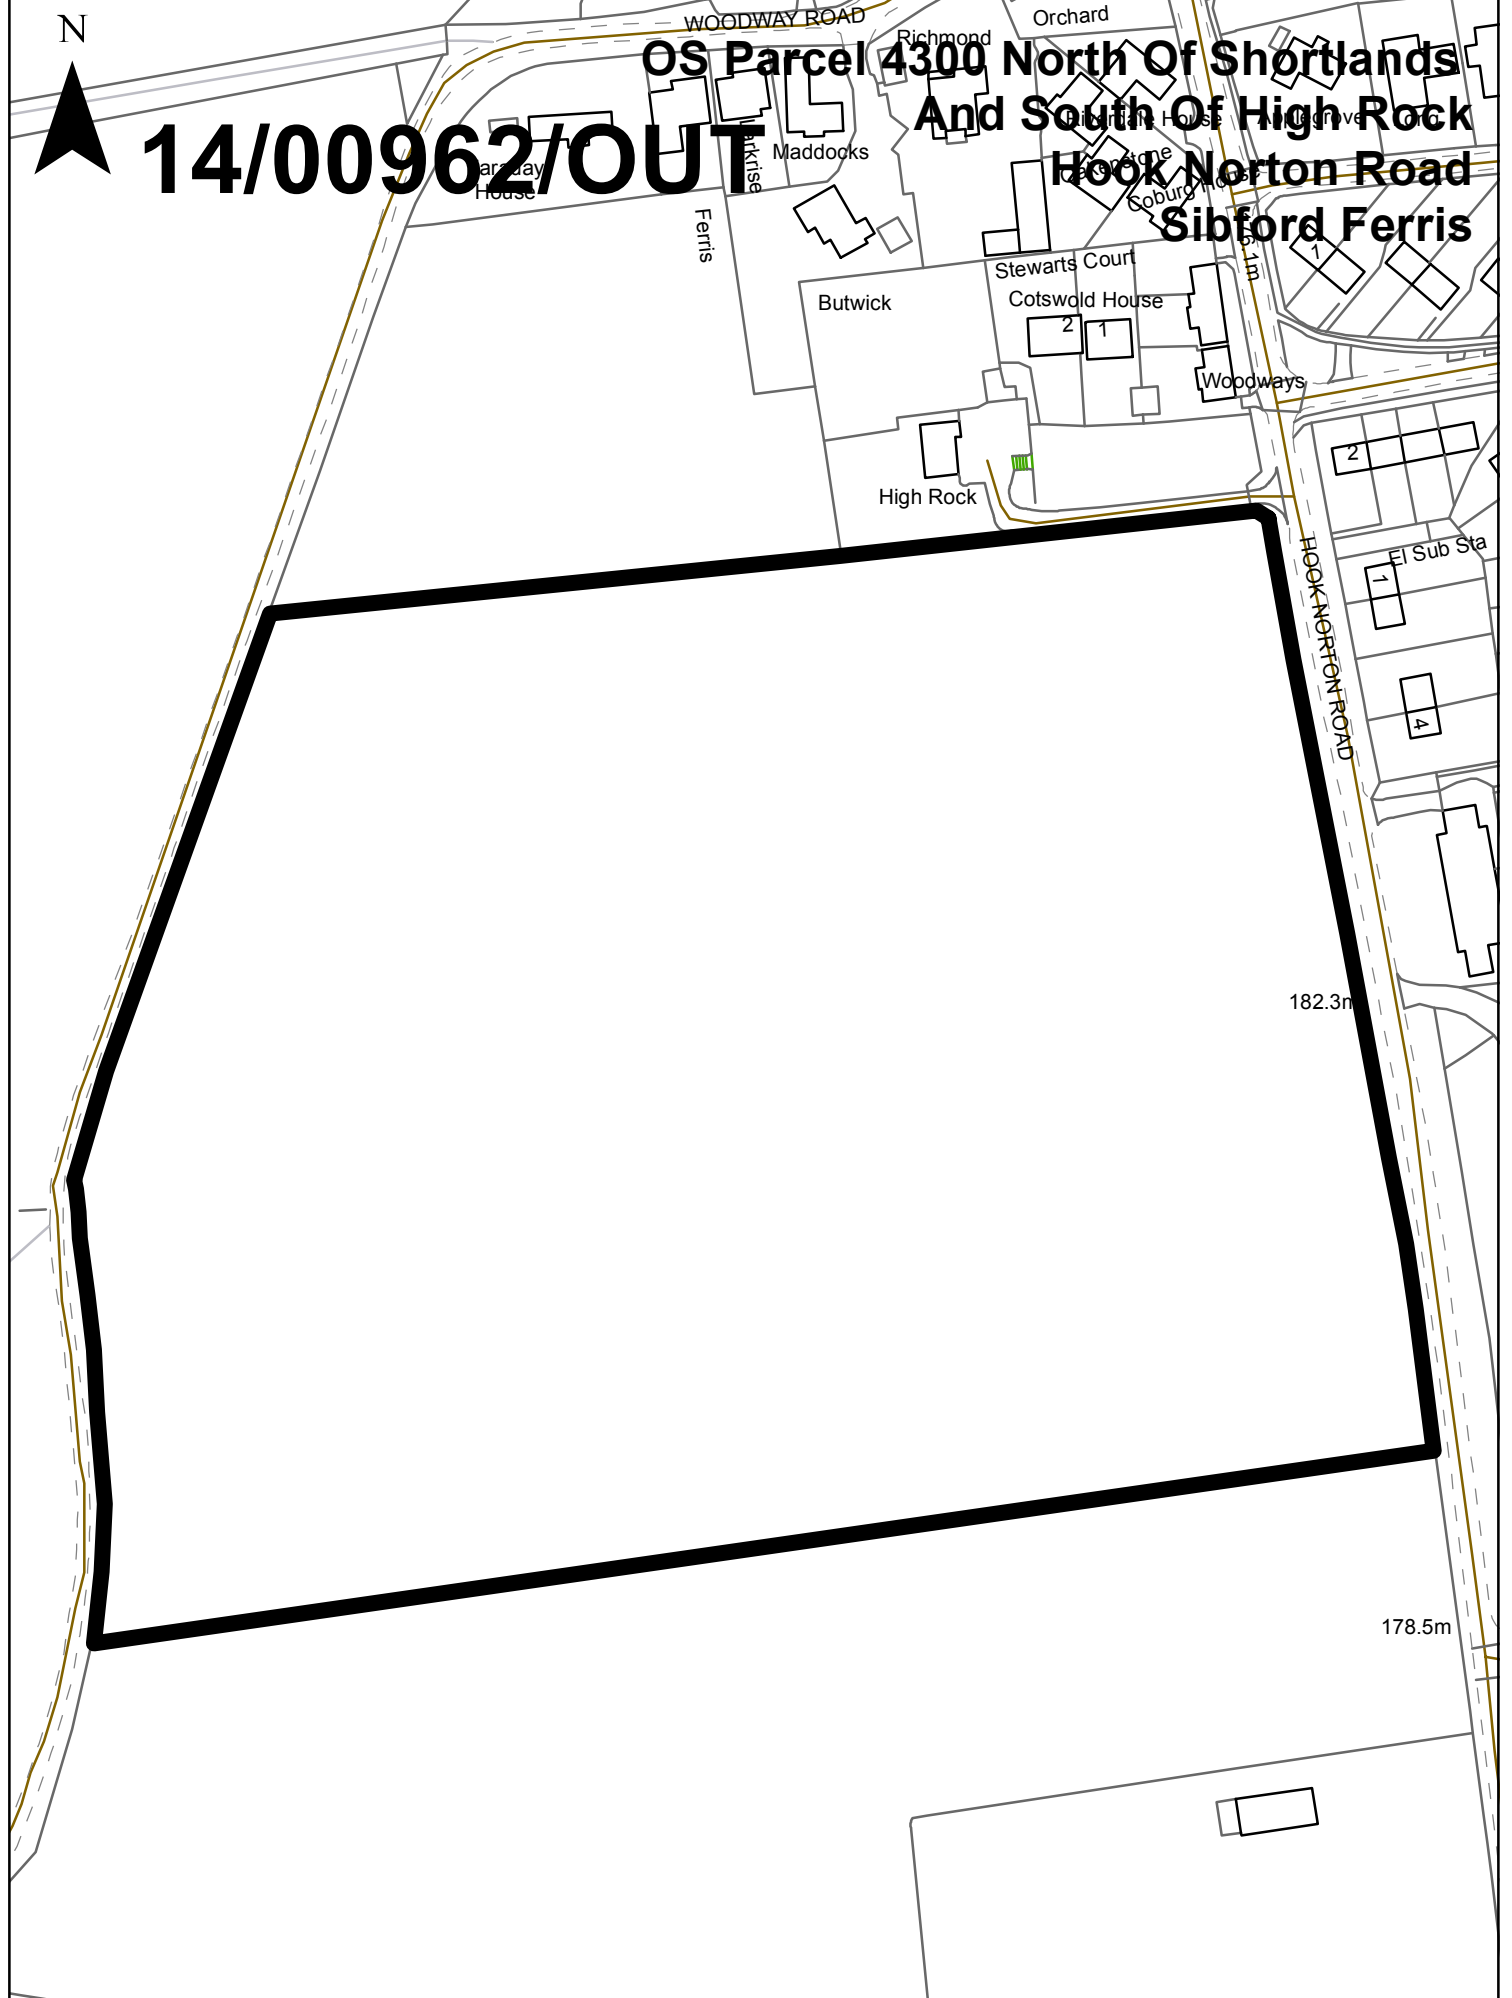

**OS Parcel 4300 North Of Shortlands
And South Of High Rock
Hook Norton Road
Sibford Ferris**

14/00962/OUT

**Scale
1:1,700**