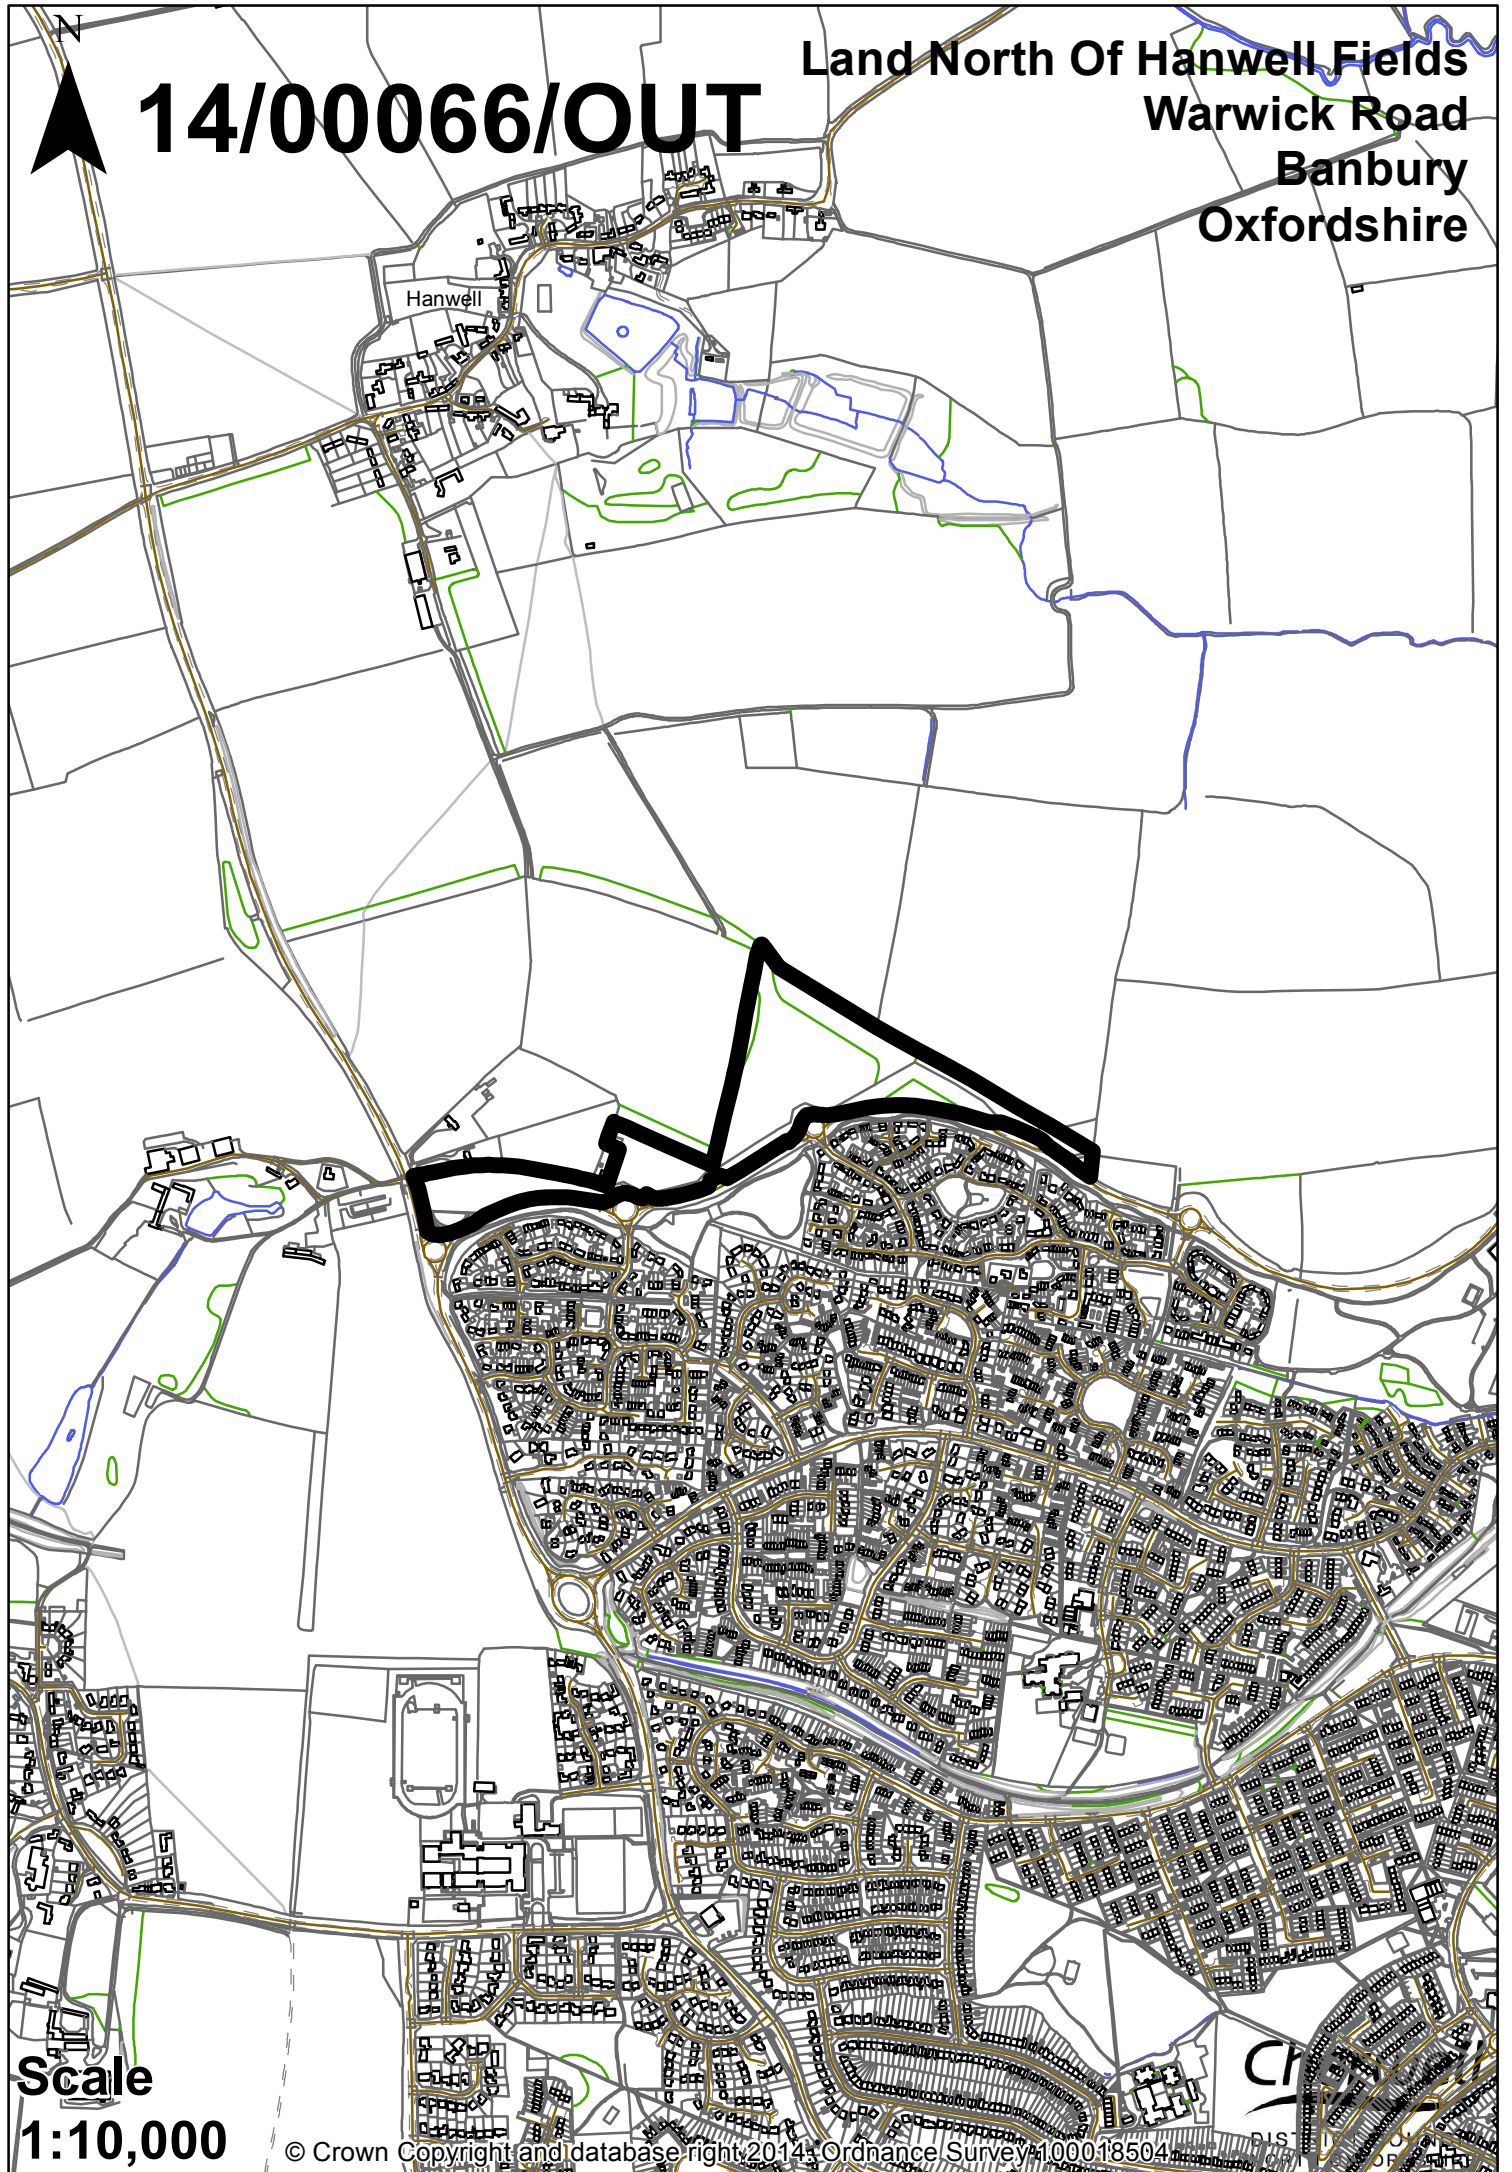

**14/00066/OUT**

**Land North Of Hanwell Fields  
Warwick Road  
Banbury  
Oxfordshire**

**Scale  
1:10,000**

© Crown Copyright and database right 2014. Ordnance Survey 100018504