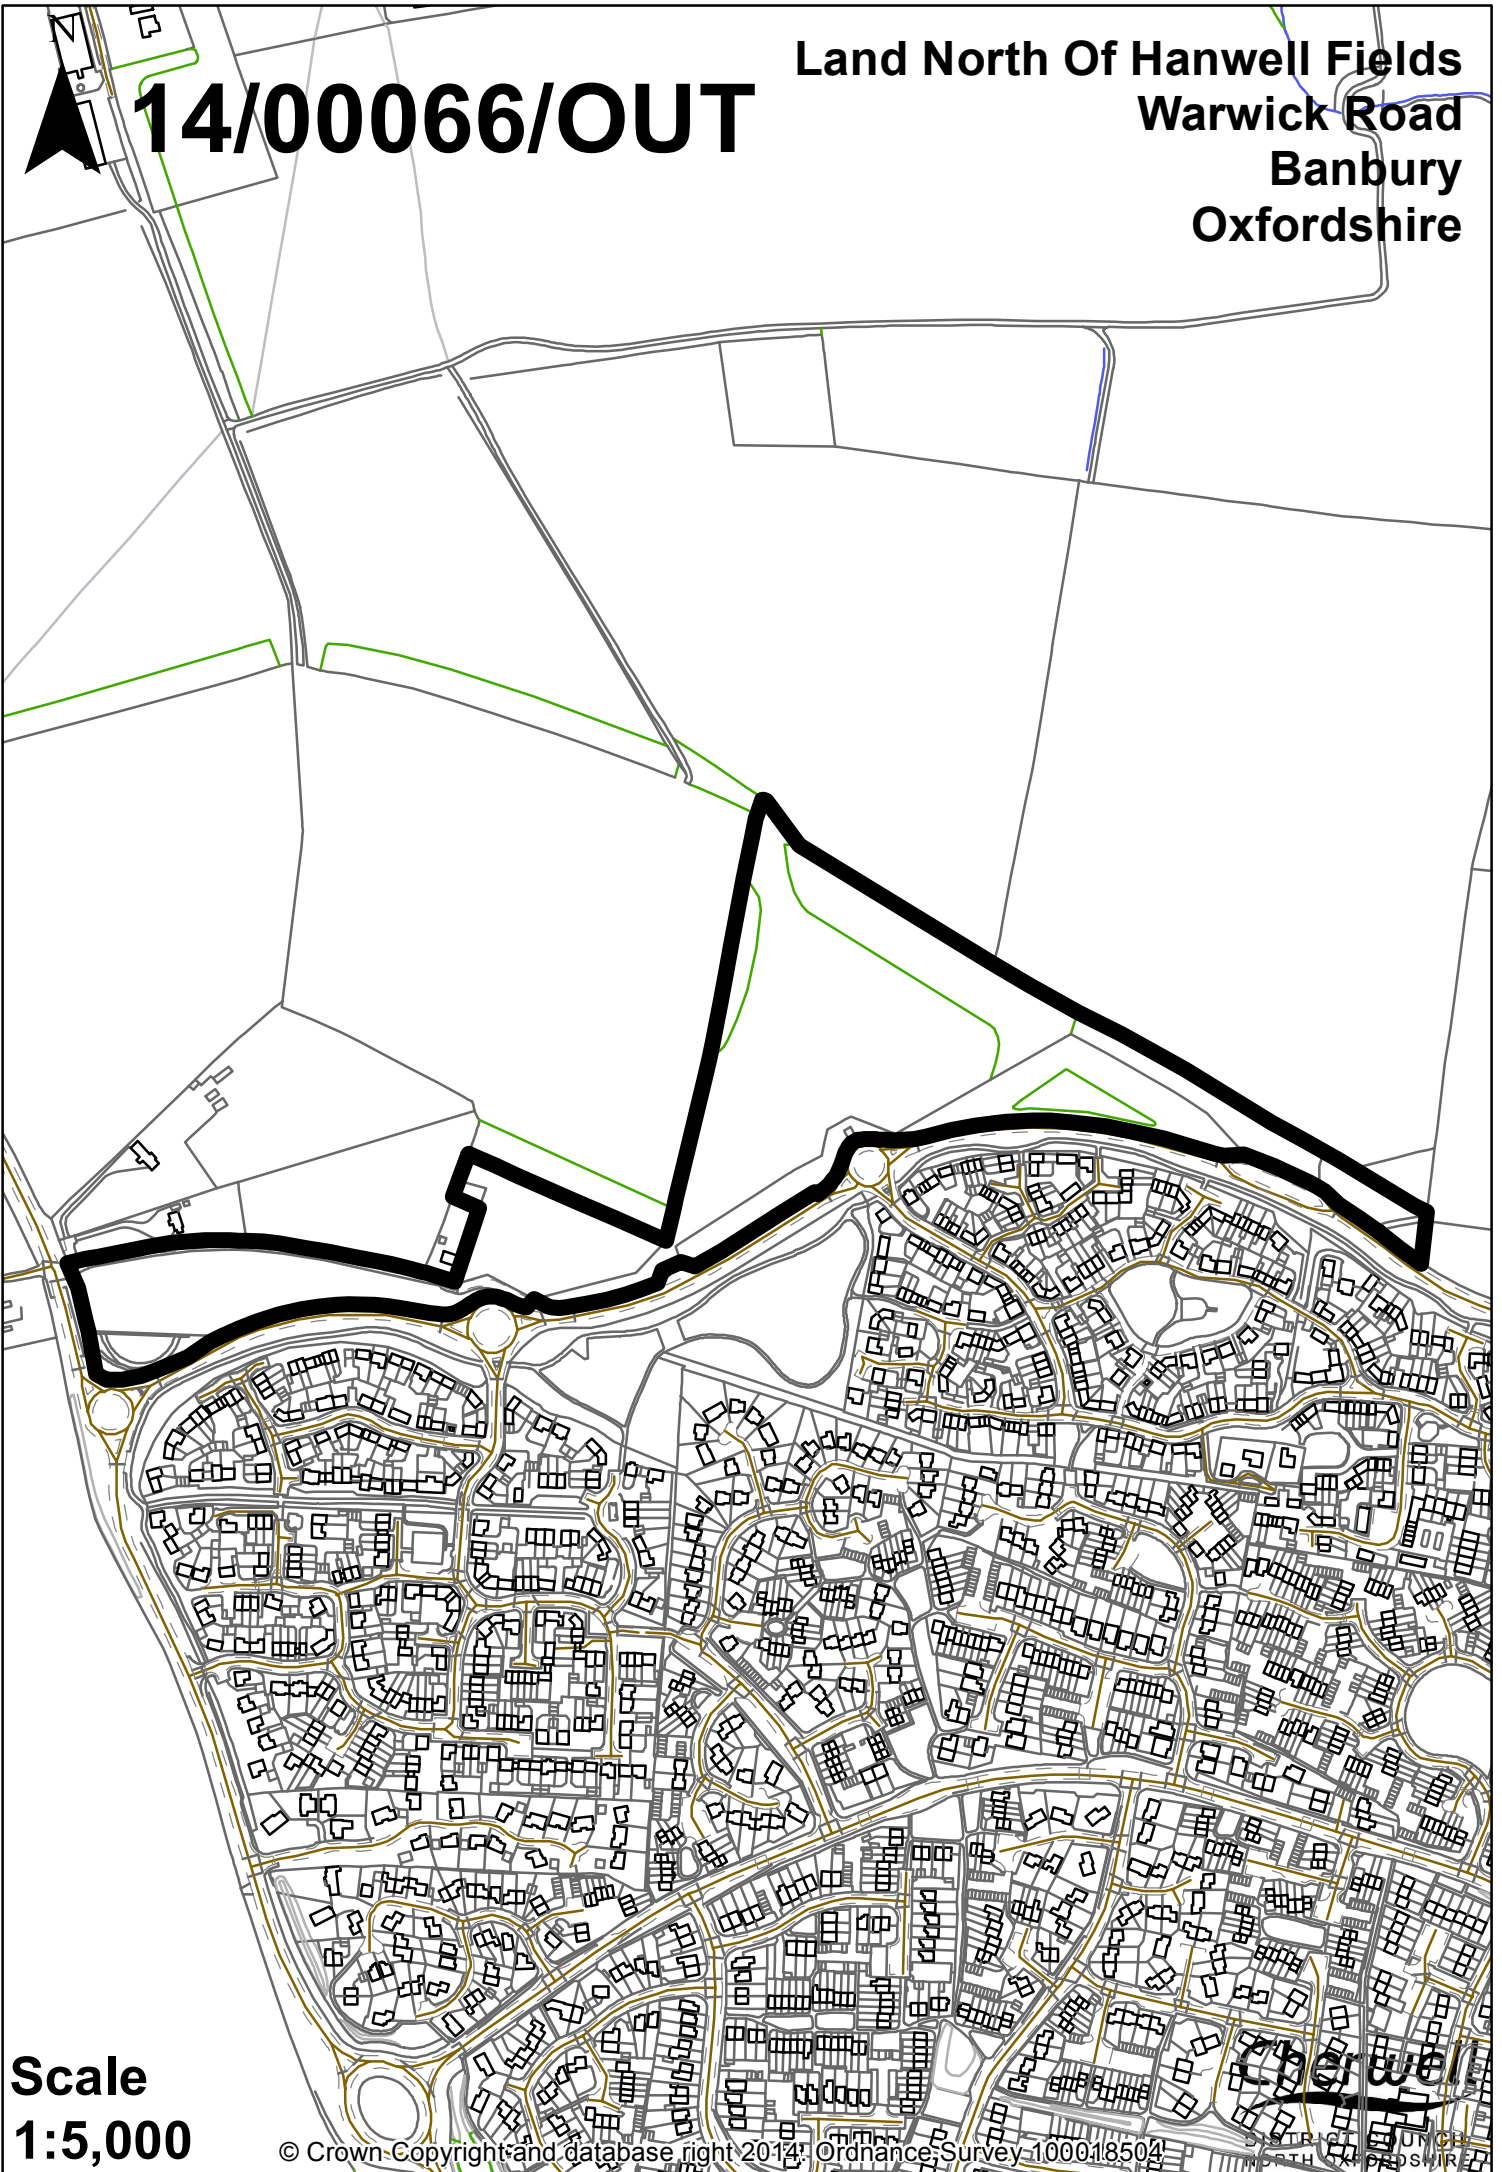

14/00066/OUT

**Land North Of Hanwell Fields
Warwick Road
Banbury
Oxfordshire**

**Scale
1:5,000**