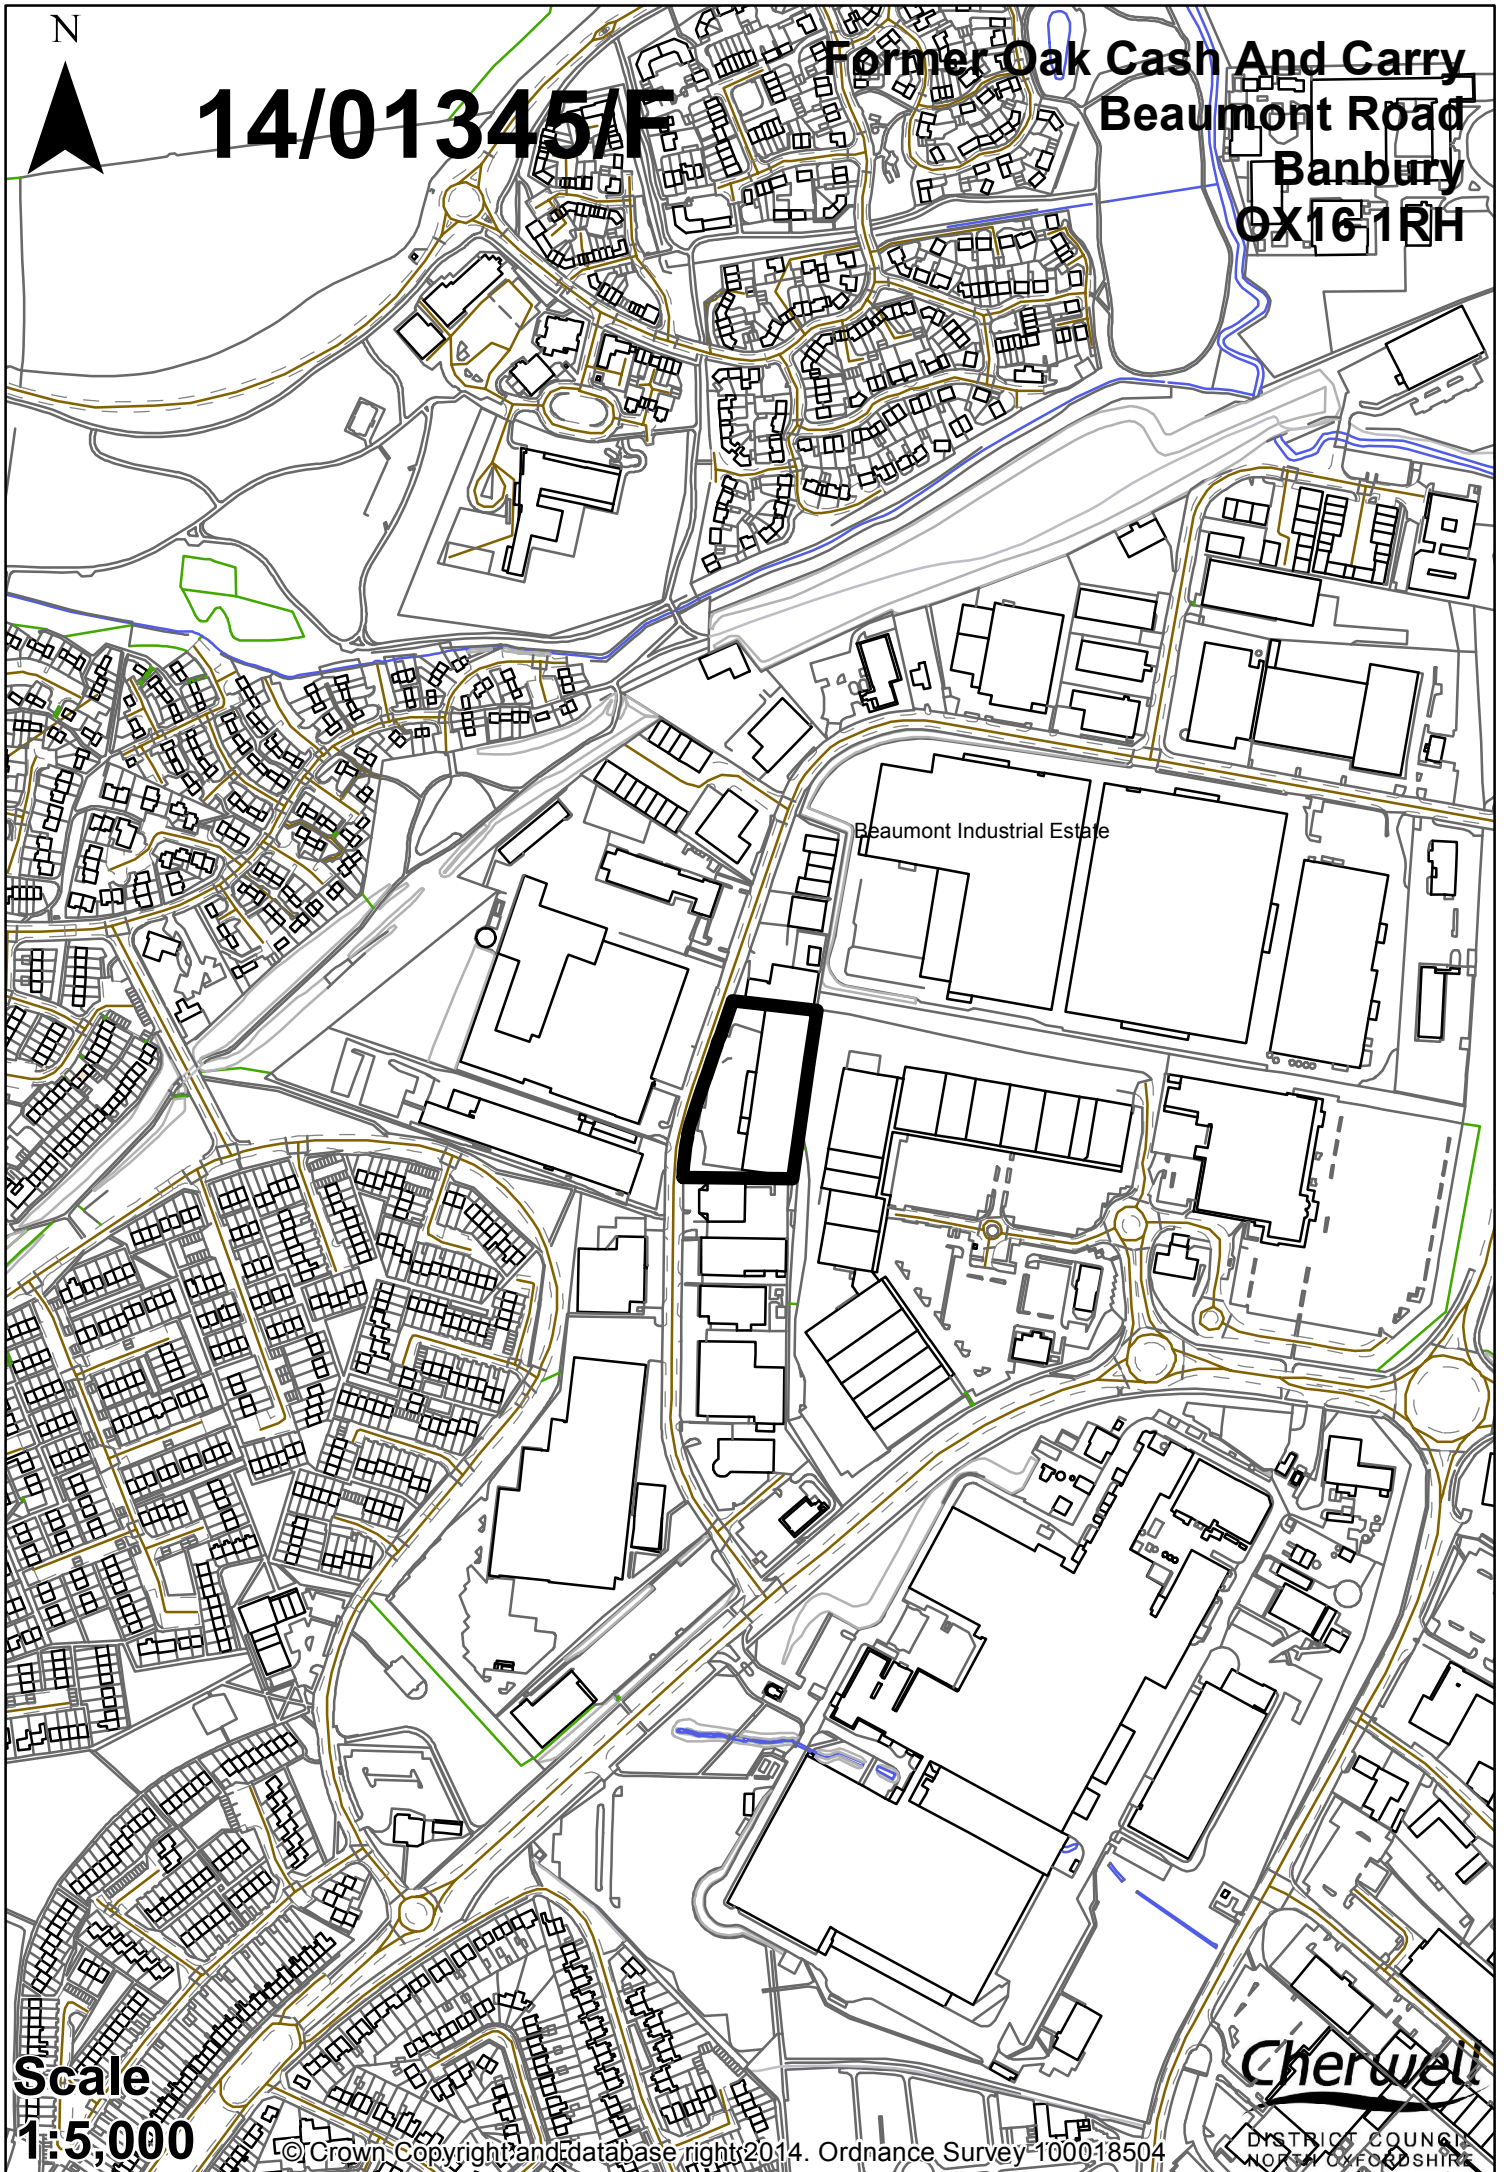

N

14/01345/F

Former Oak Cash And Carry
Beaumont Road
Banbury
OX16 1RH

Beaumont Industrial Estate

Scale
1:5,000

© Crown Copyright and database rights 2014. Ordnance Survey 100018504

Cherwell

DISTRICT COUNCIL
NORTH OXFORDSHIRE