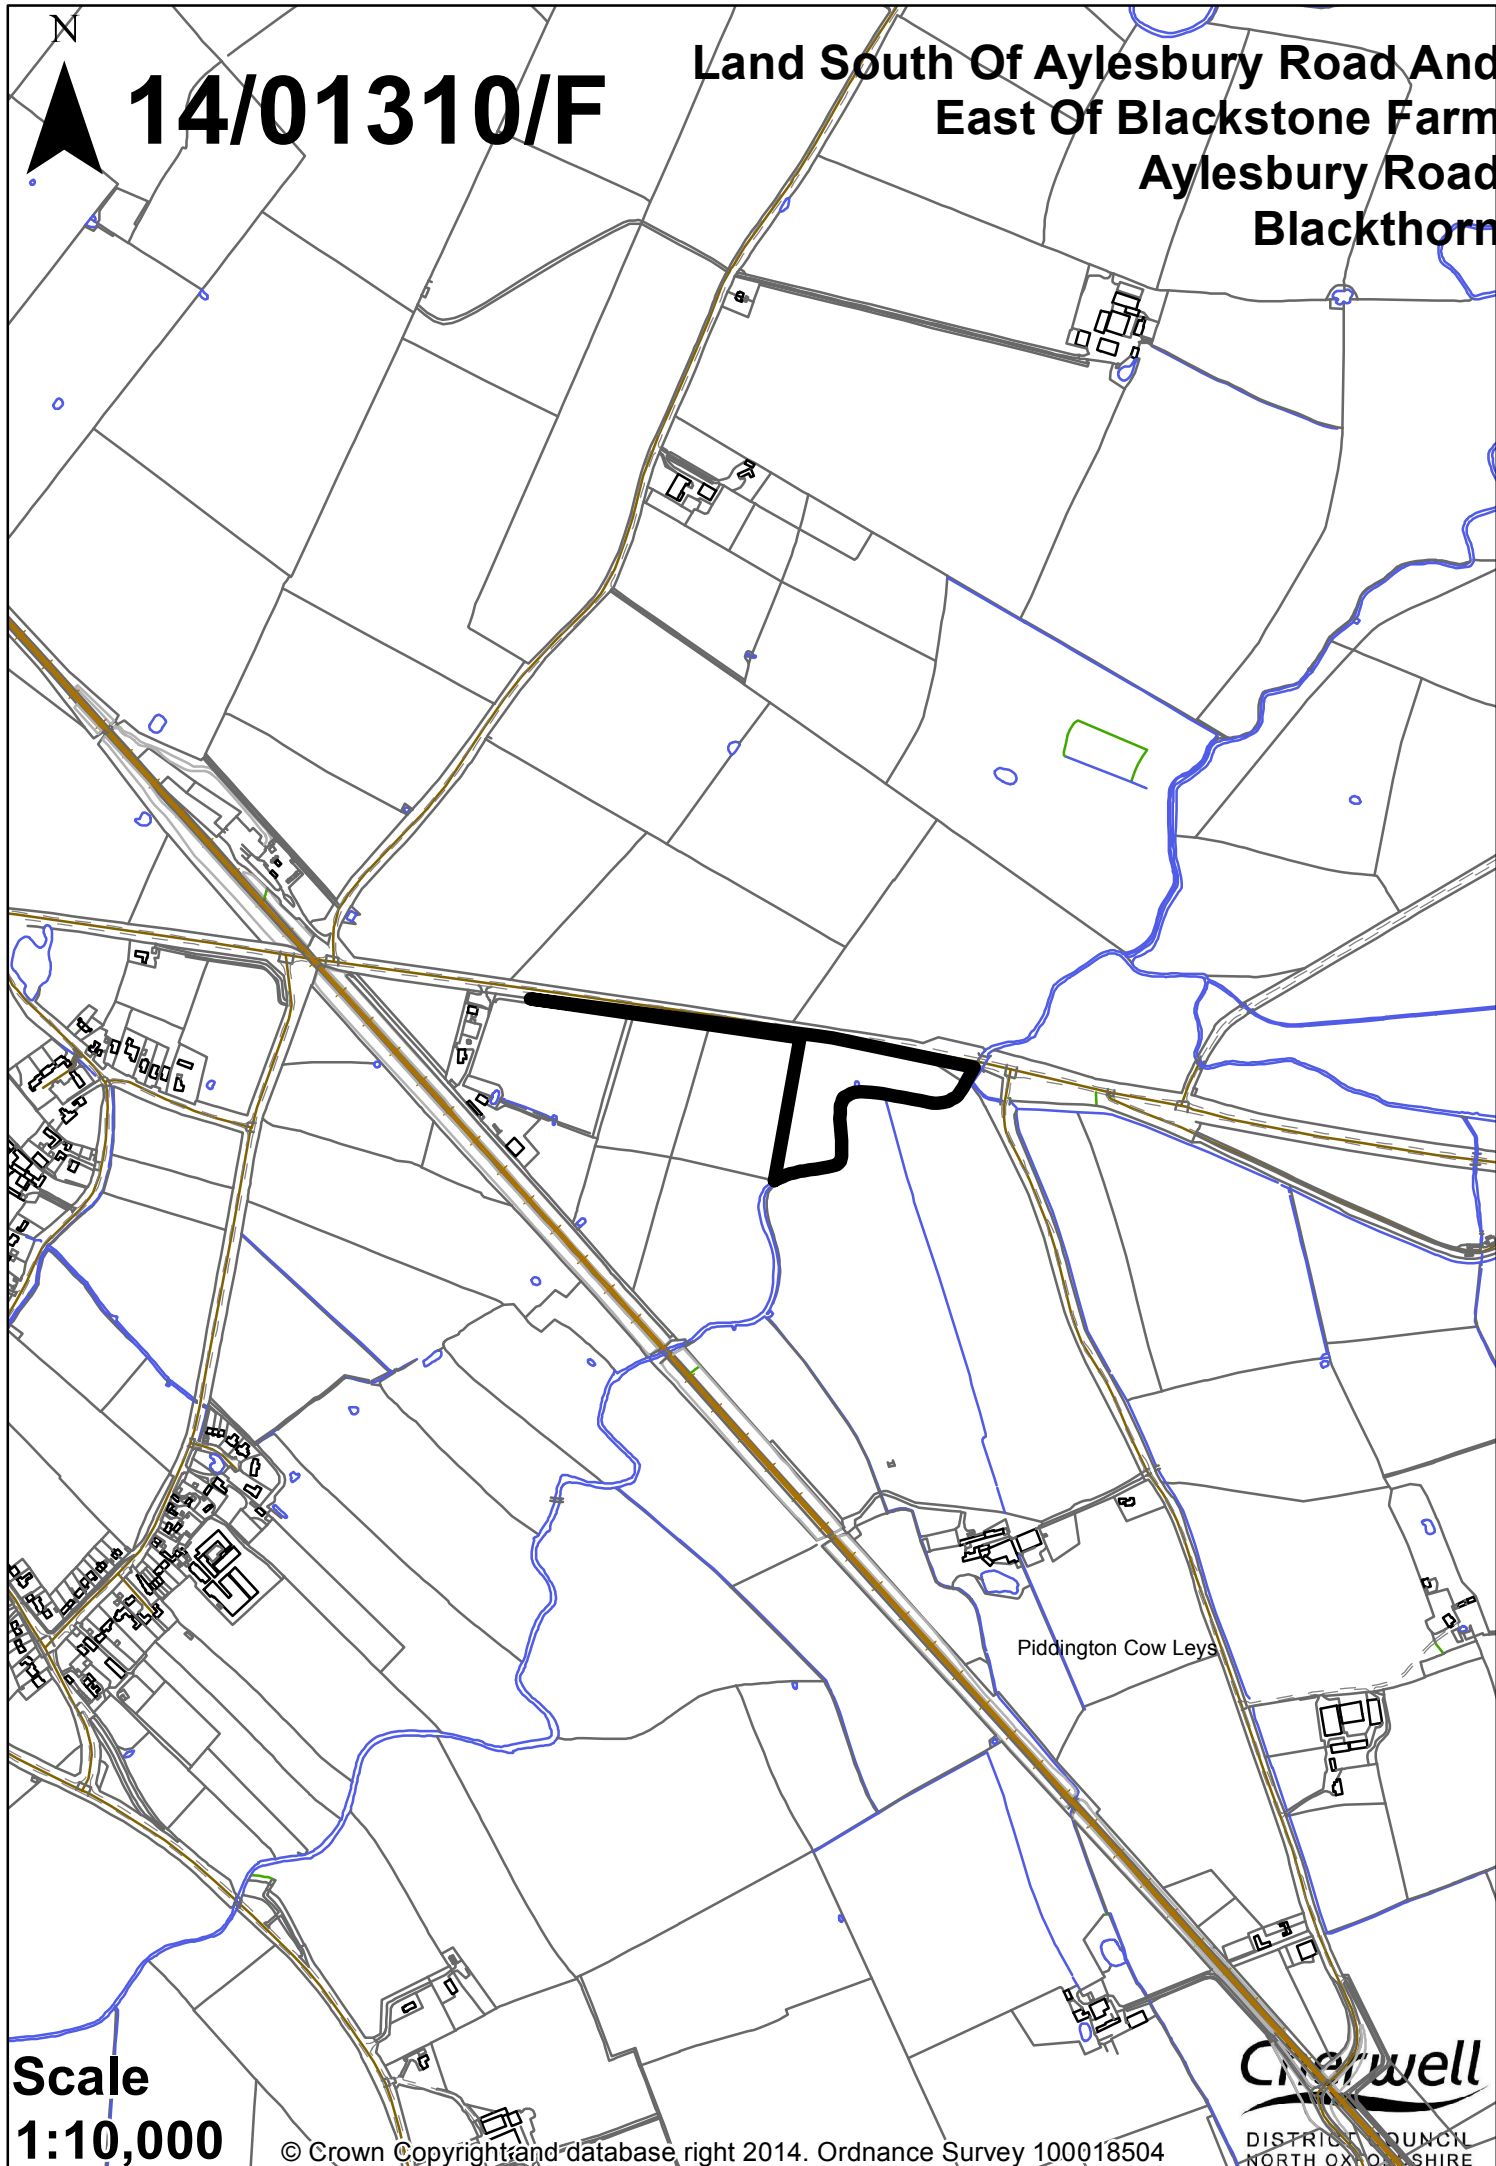

14/01310/F

Land South Of Aylesbury Road And
East Of Blackstone Farm
Aylesbury Road
Blackthorn

Scale
1:10,000

© Crown Copyright and database right 2014. Ordnance Survey 100018504

Cherwell
DISTRICT COUNCIL
NORTH OXFORDSHIRE