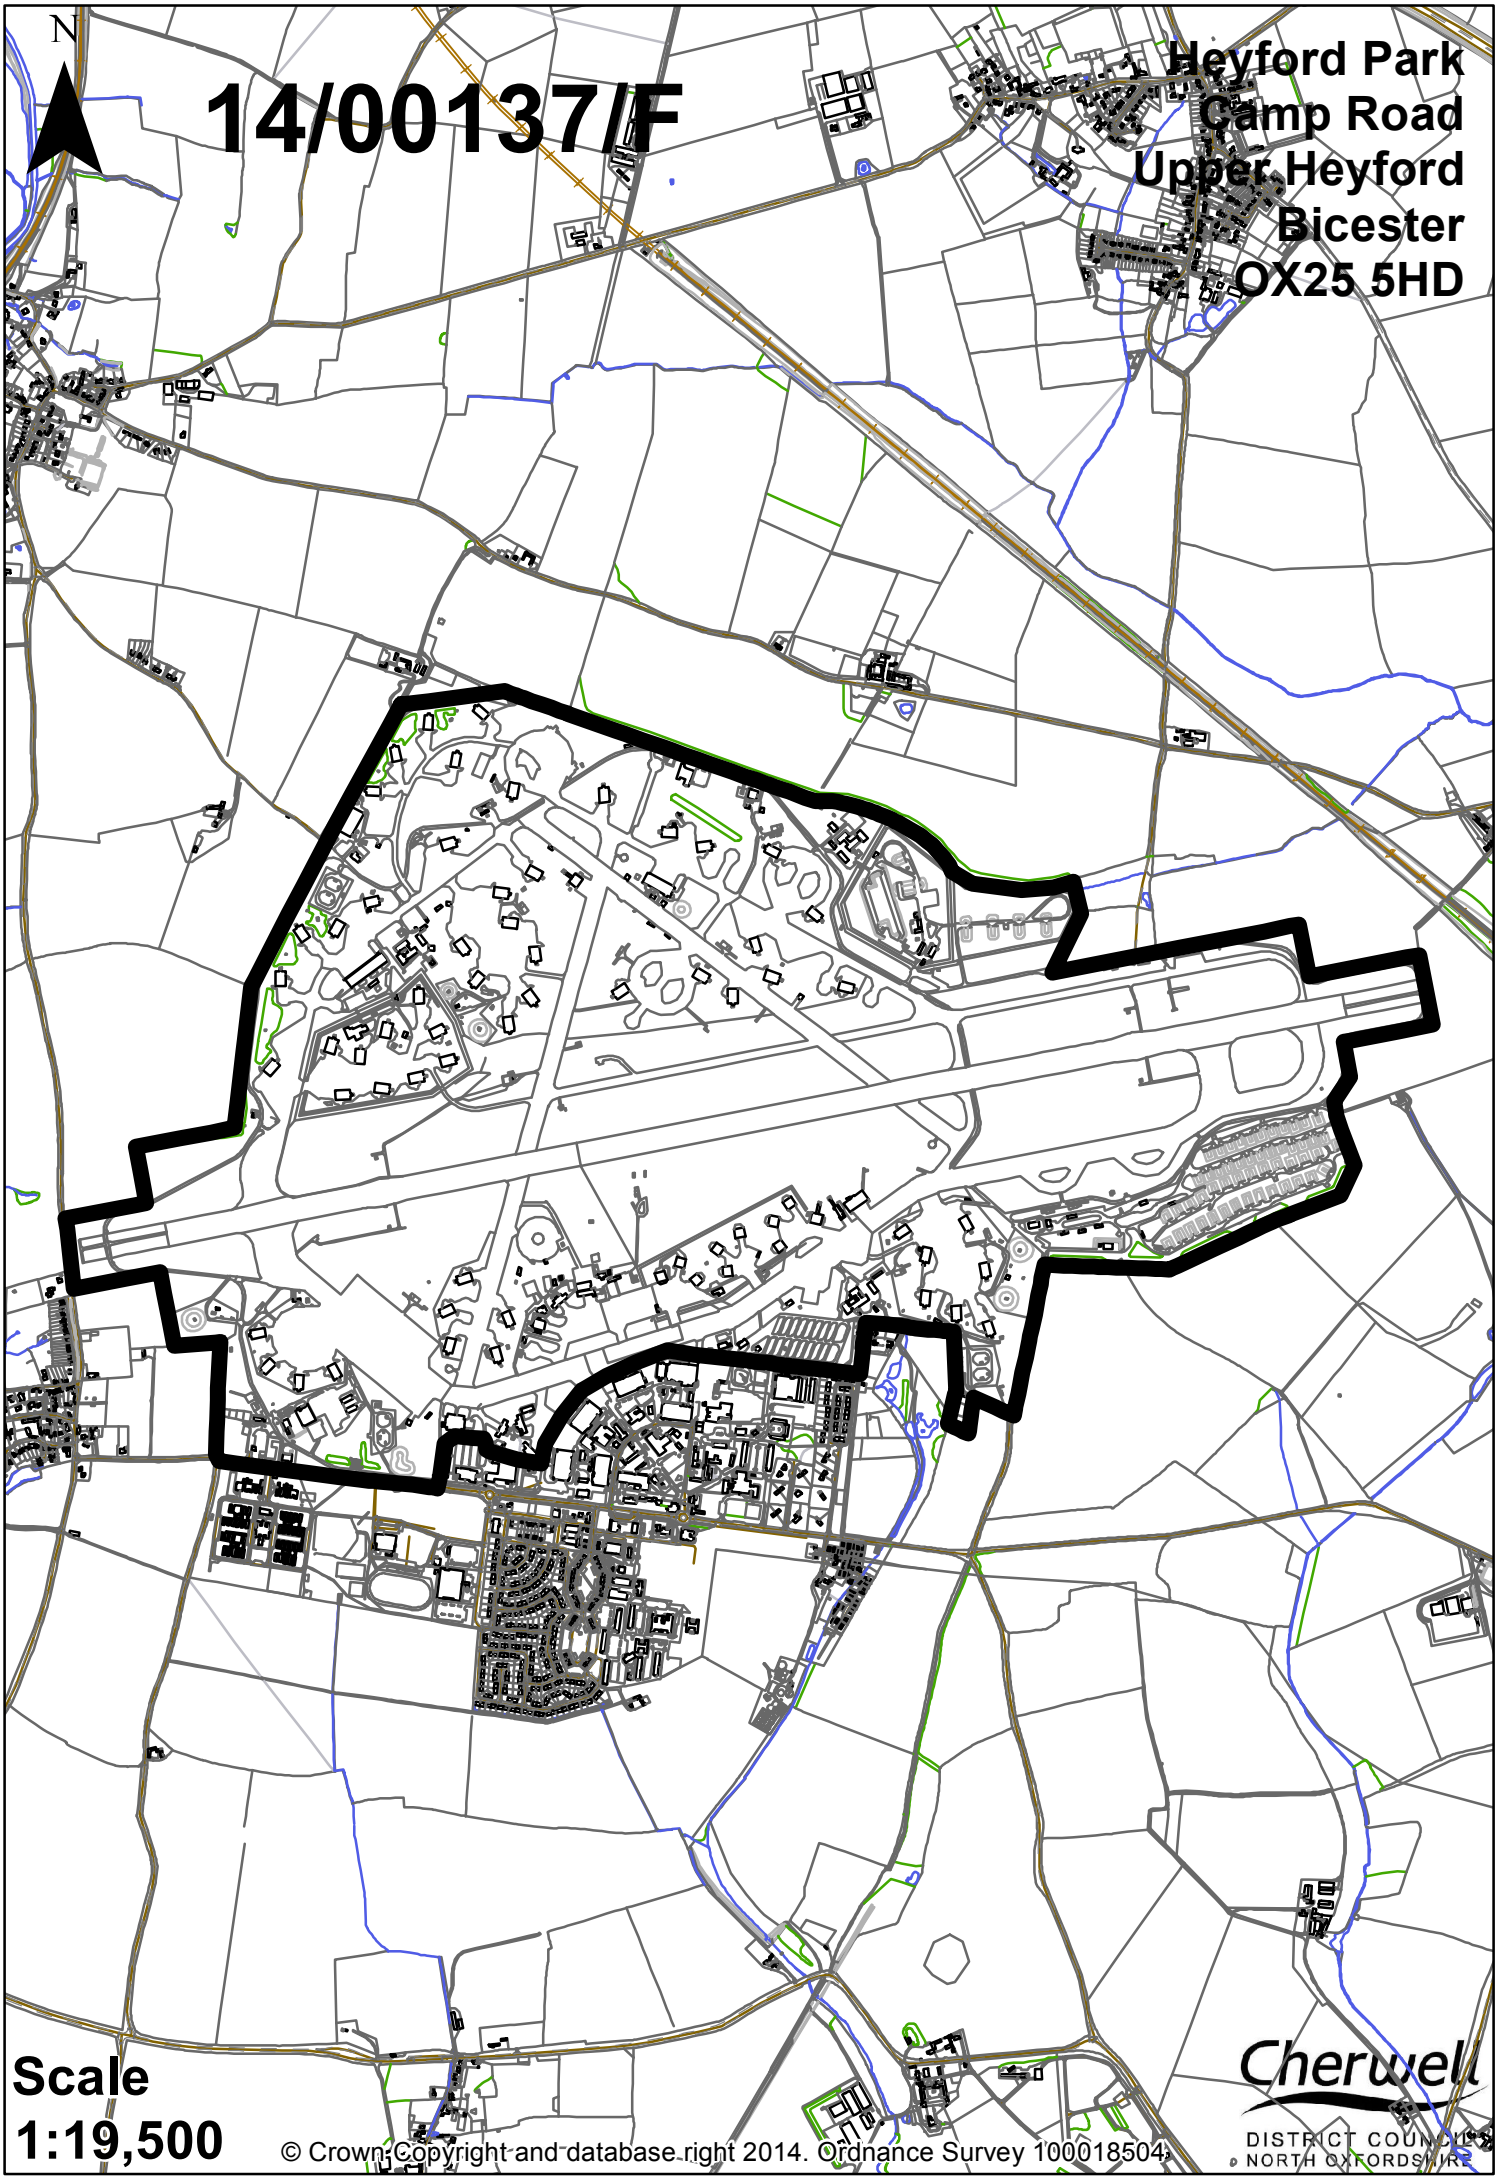

**14/00137/F**

**Heyford Park  
Camp Road  
Upper Heyford  
Bicester  
OX25 5HD**

**Scale  
1:19,500**

© Crown Copyright and database right 2014. Ordnance Survey 100018504

**Cherwell**

DISTRICT COUNCIL  
NORTH OXFORDSHIRE