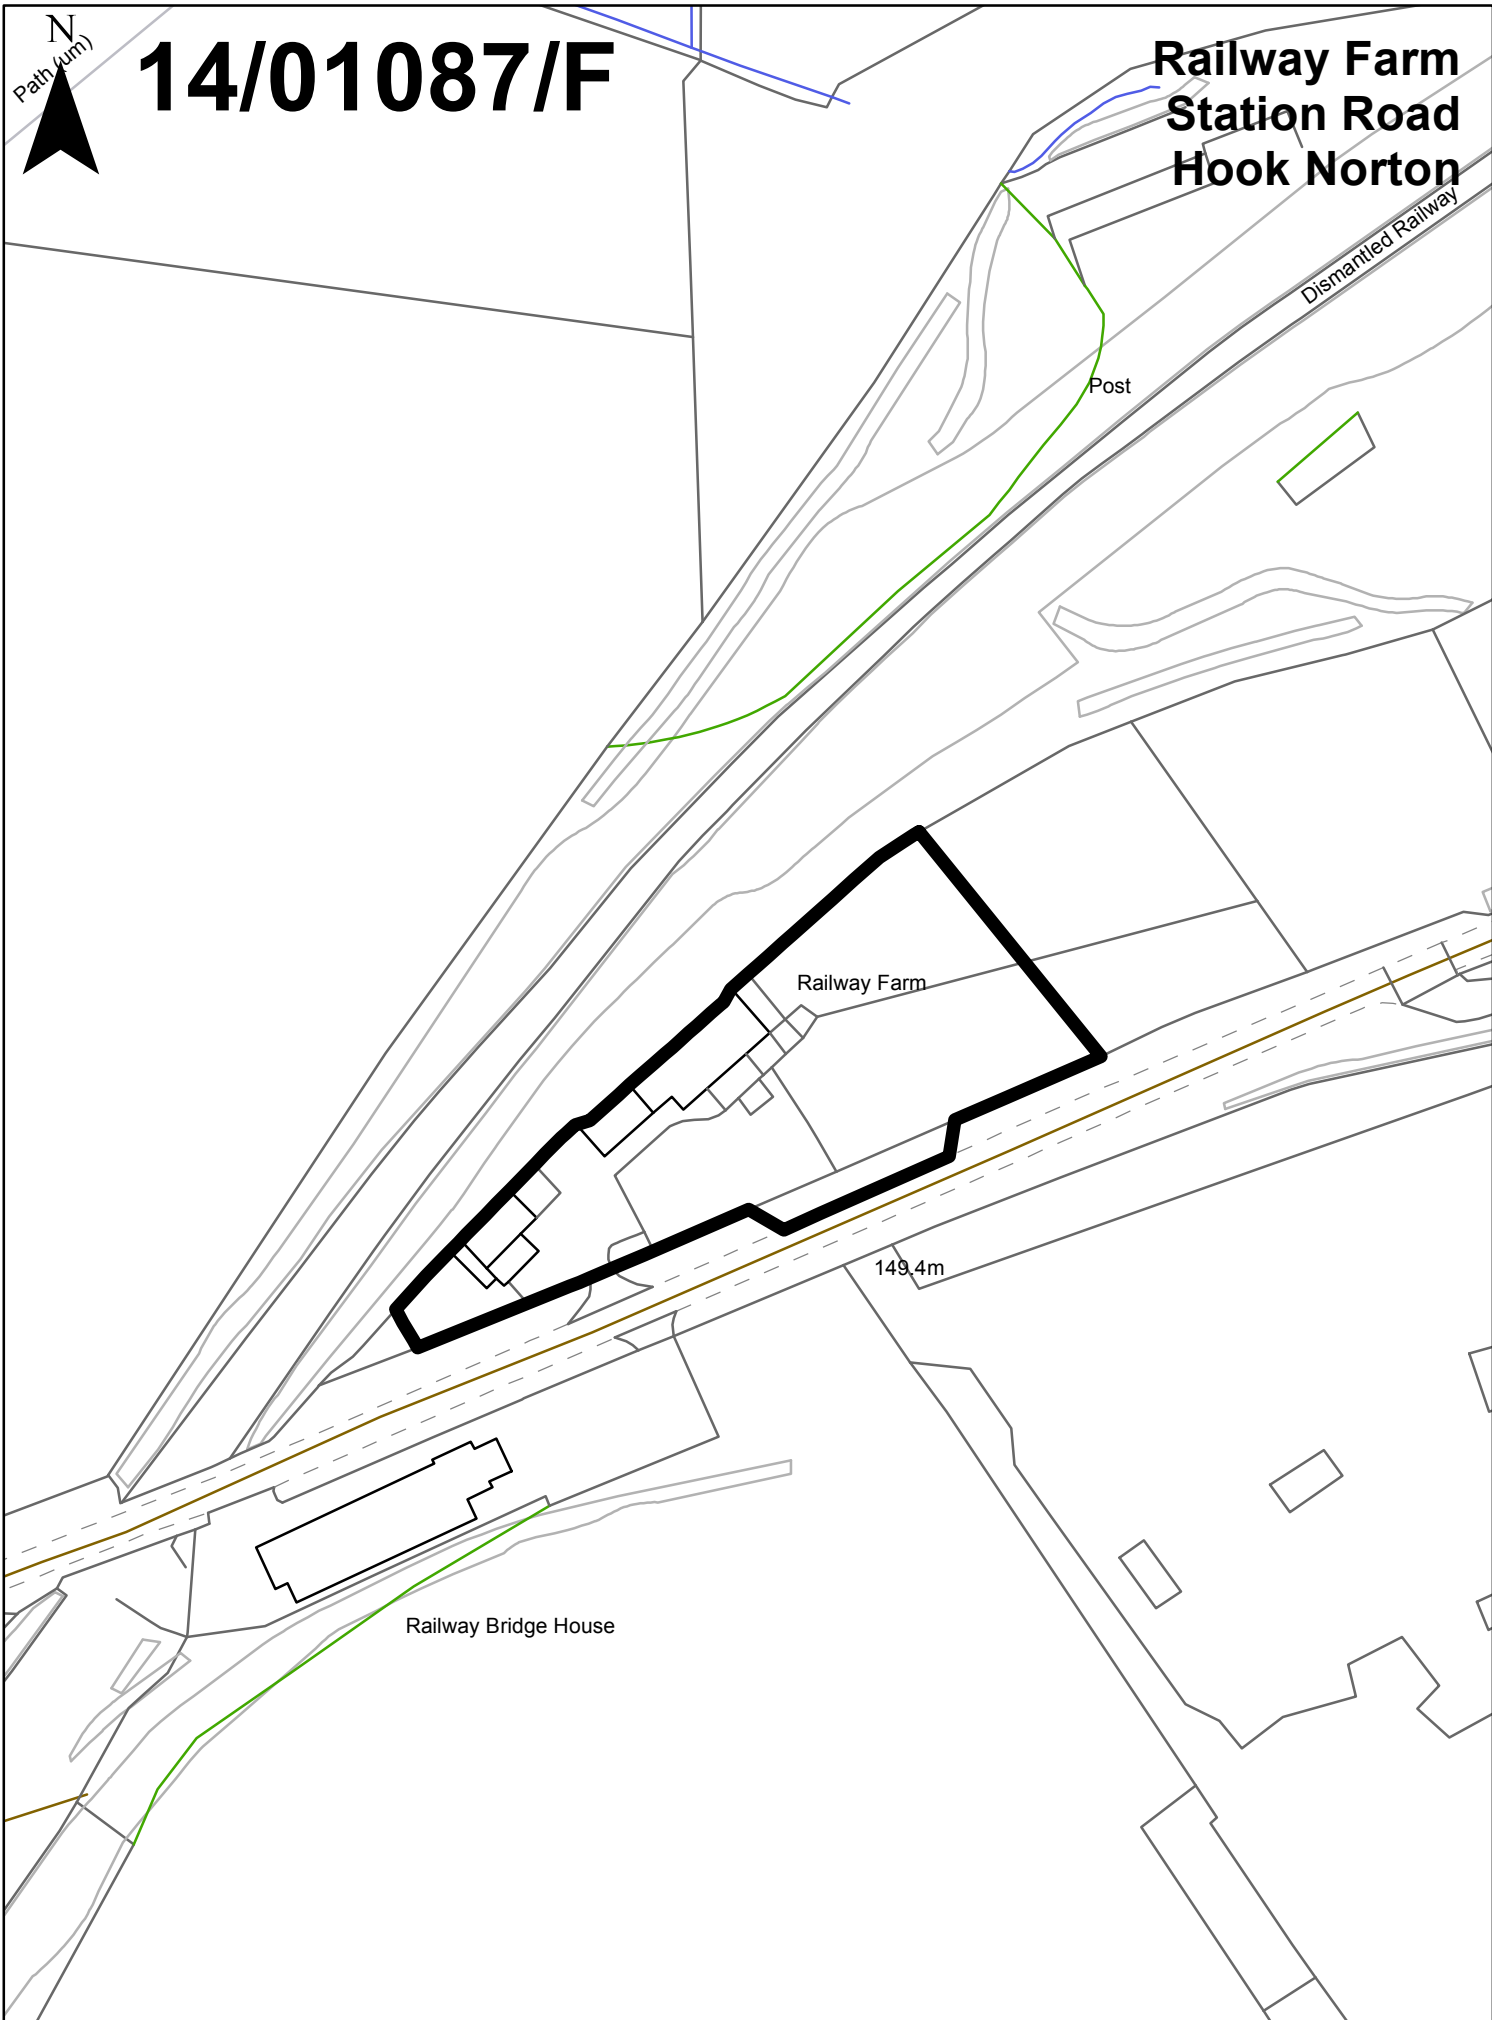

14/01087/F

Railway Farm Station Road Hook Norton

Scale
1:1,250

© Crown Copyright and database right 2014. Ordnance Survey 100018504

Cherwell
DISTRICT COUNCIL
NORTH OXFORDSHIRE