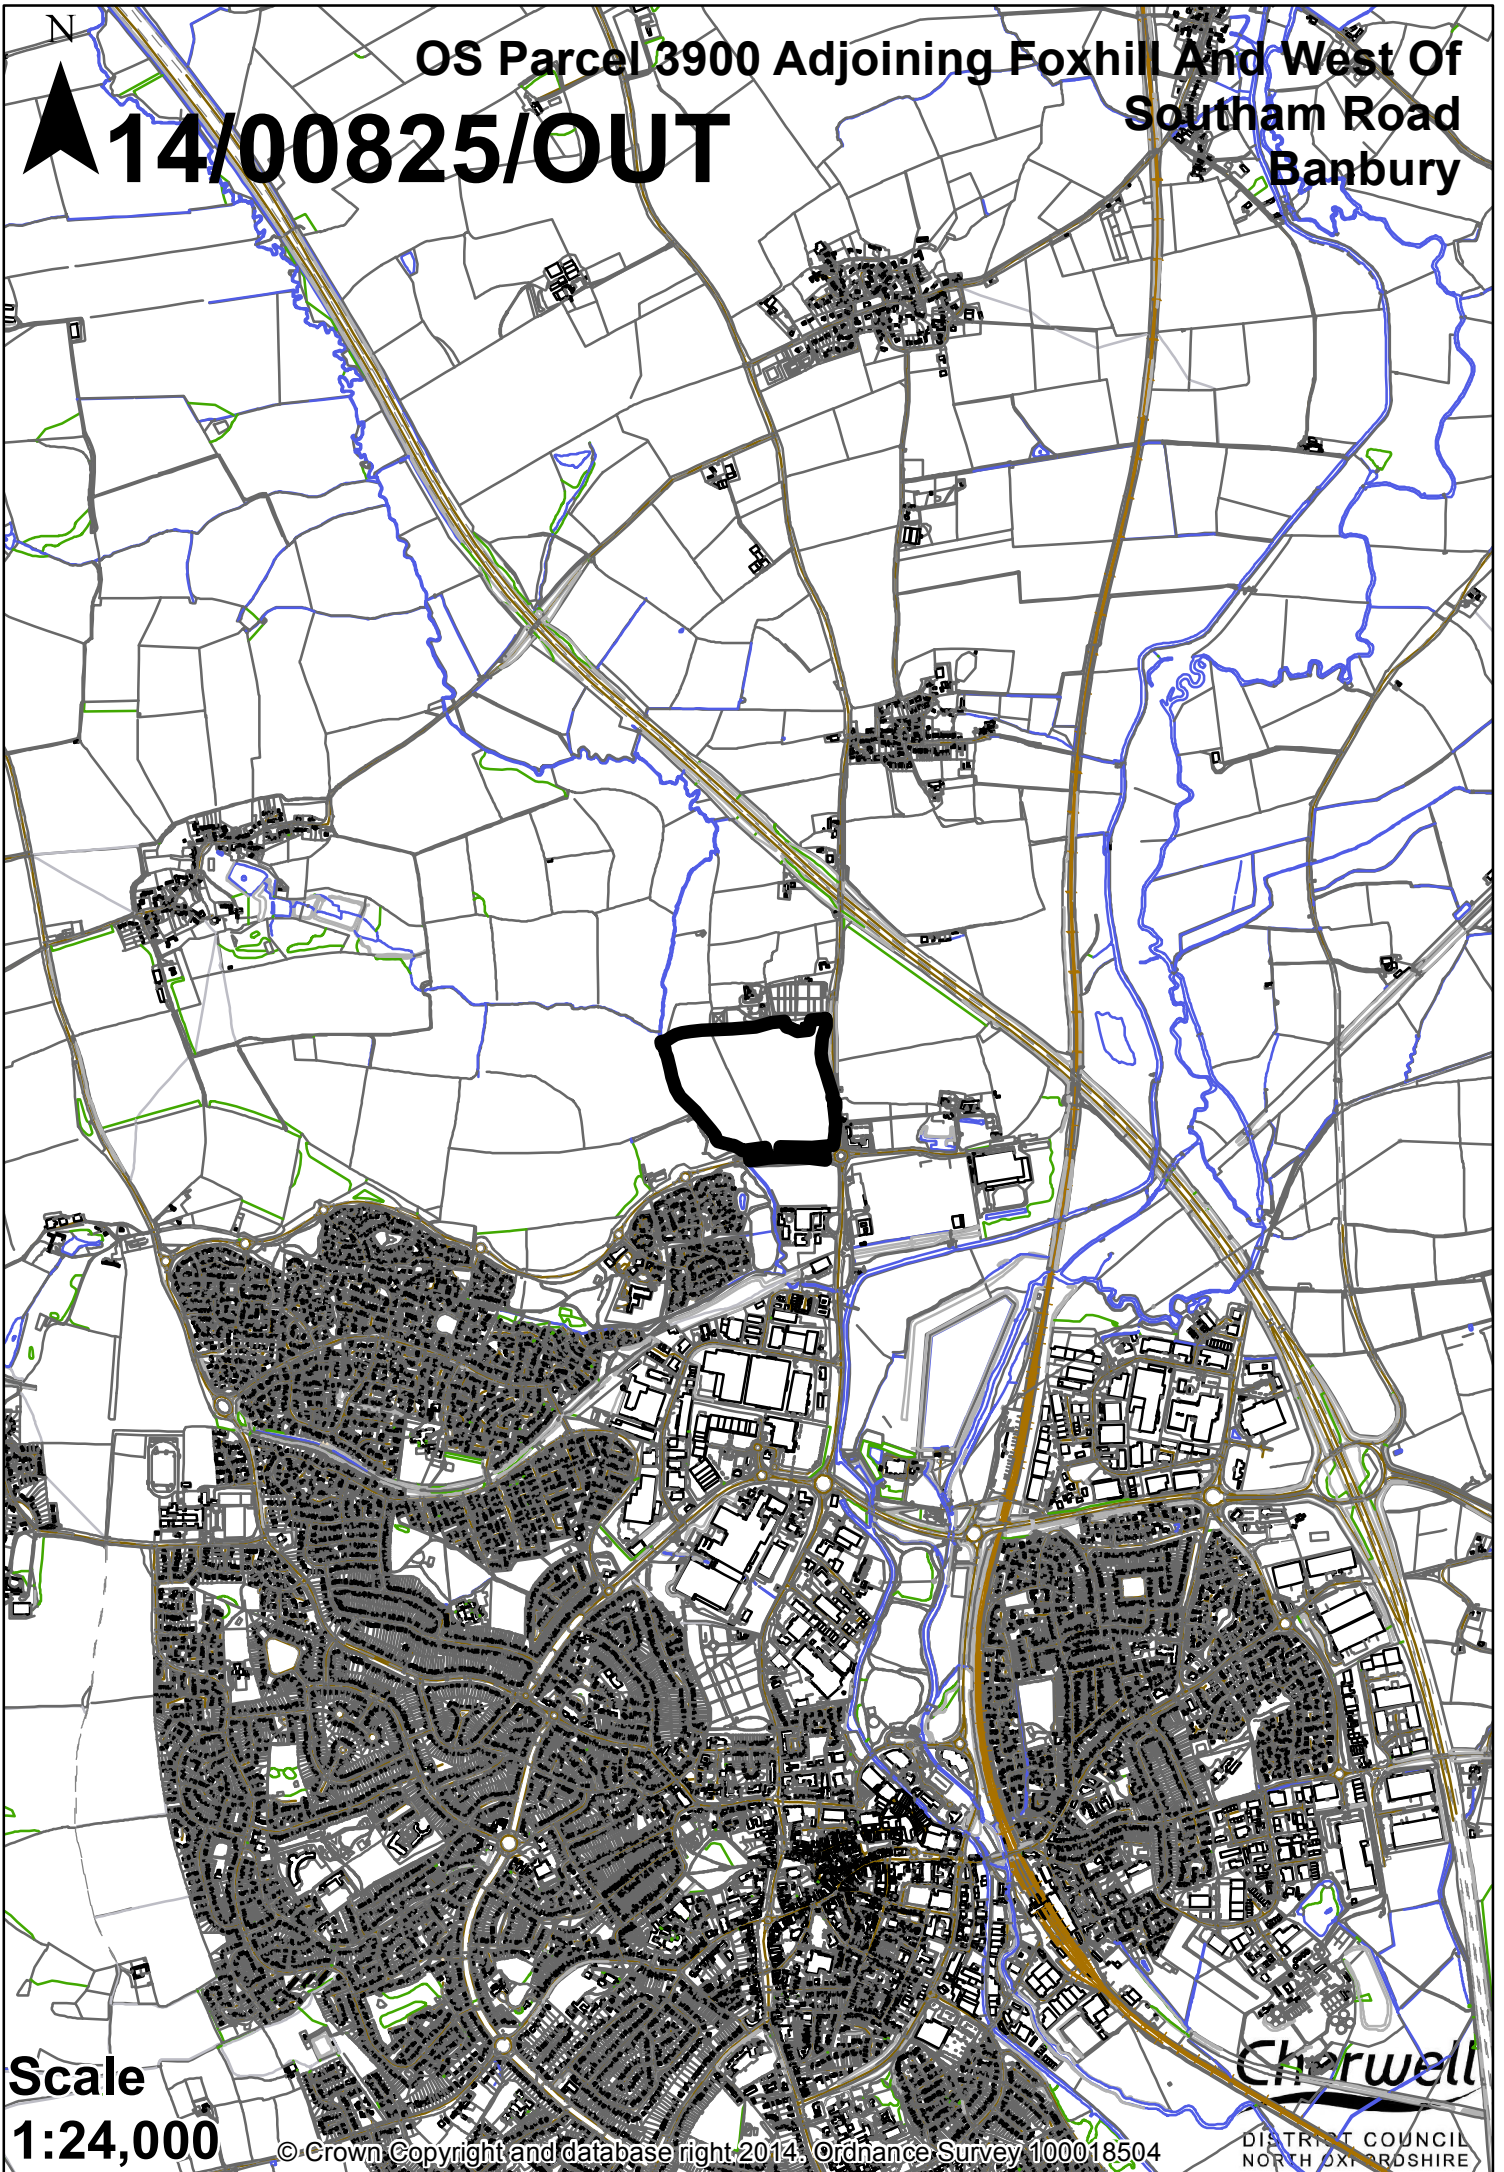

OS Parcel 3900 Adjoining Foxhill And West Of
Southam Road
Banbury

14/00825/OUT

Scale
1:24,000

© Crown Copyright and database right 2014. Ordnance Survey 100018504

Cherwell
DISTRICT COUNCIL
NORTH OXFORDSHIRE