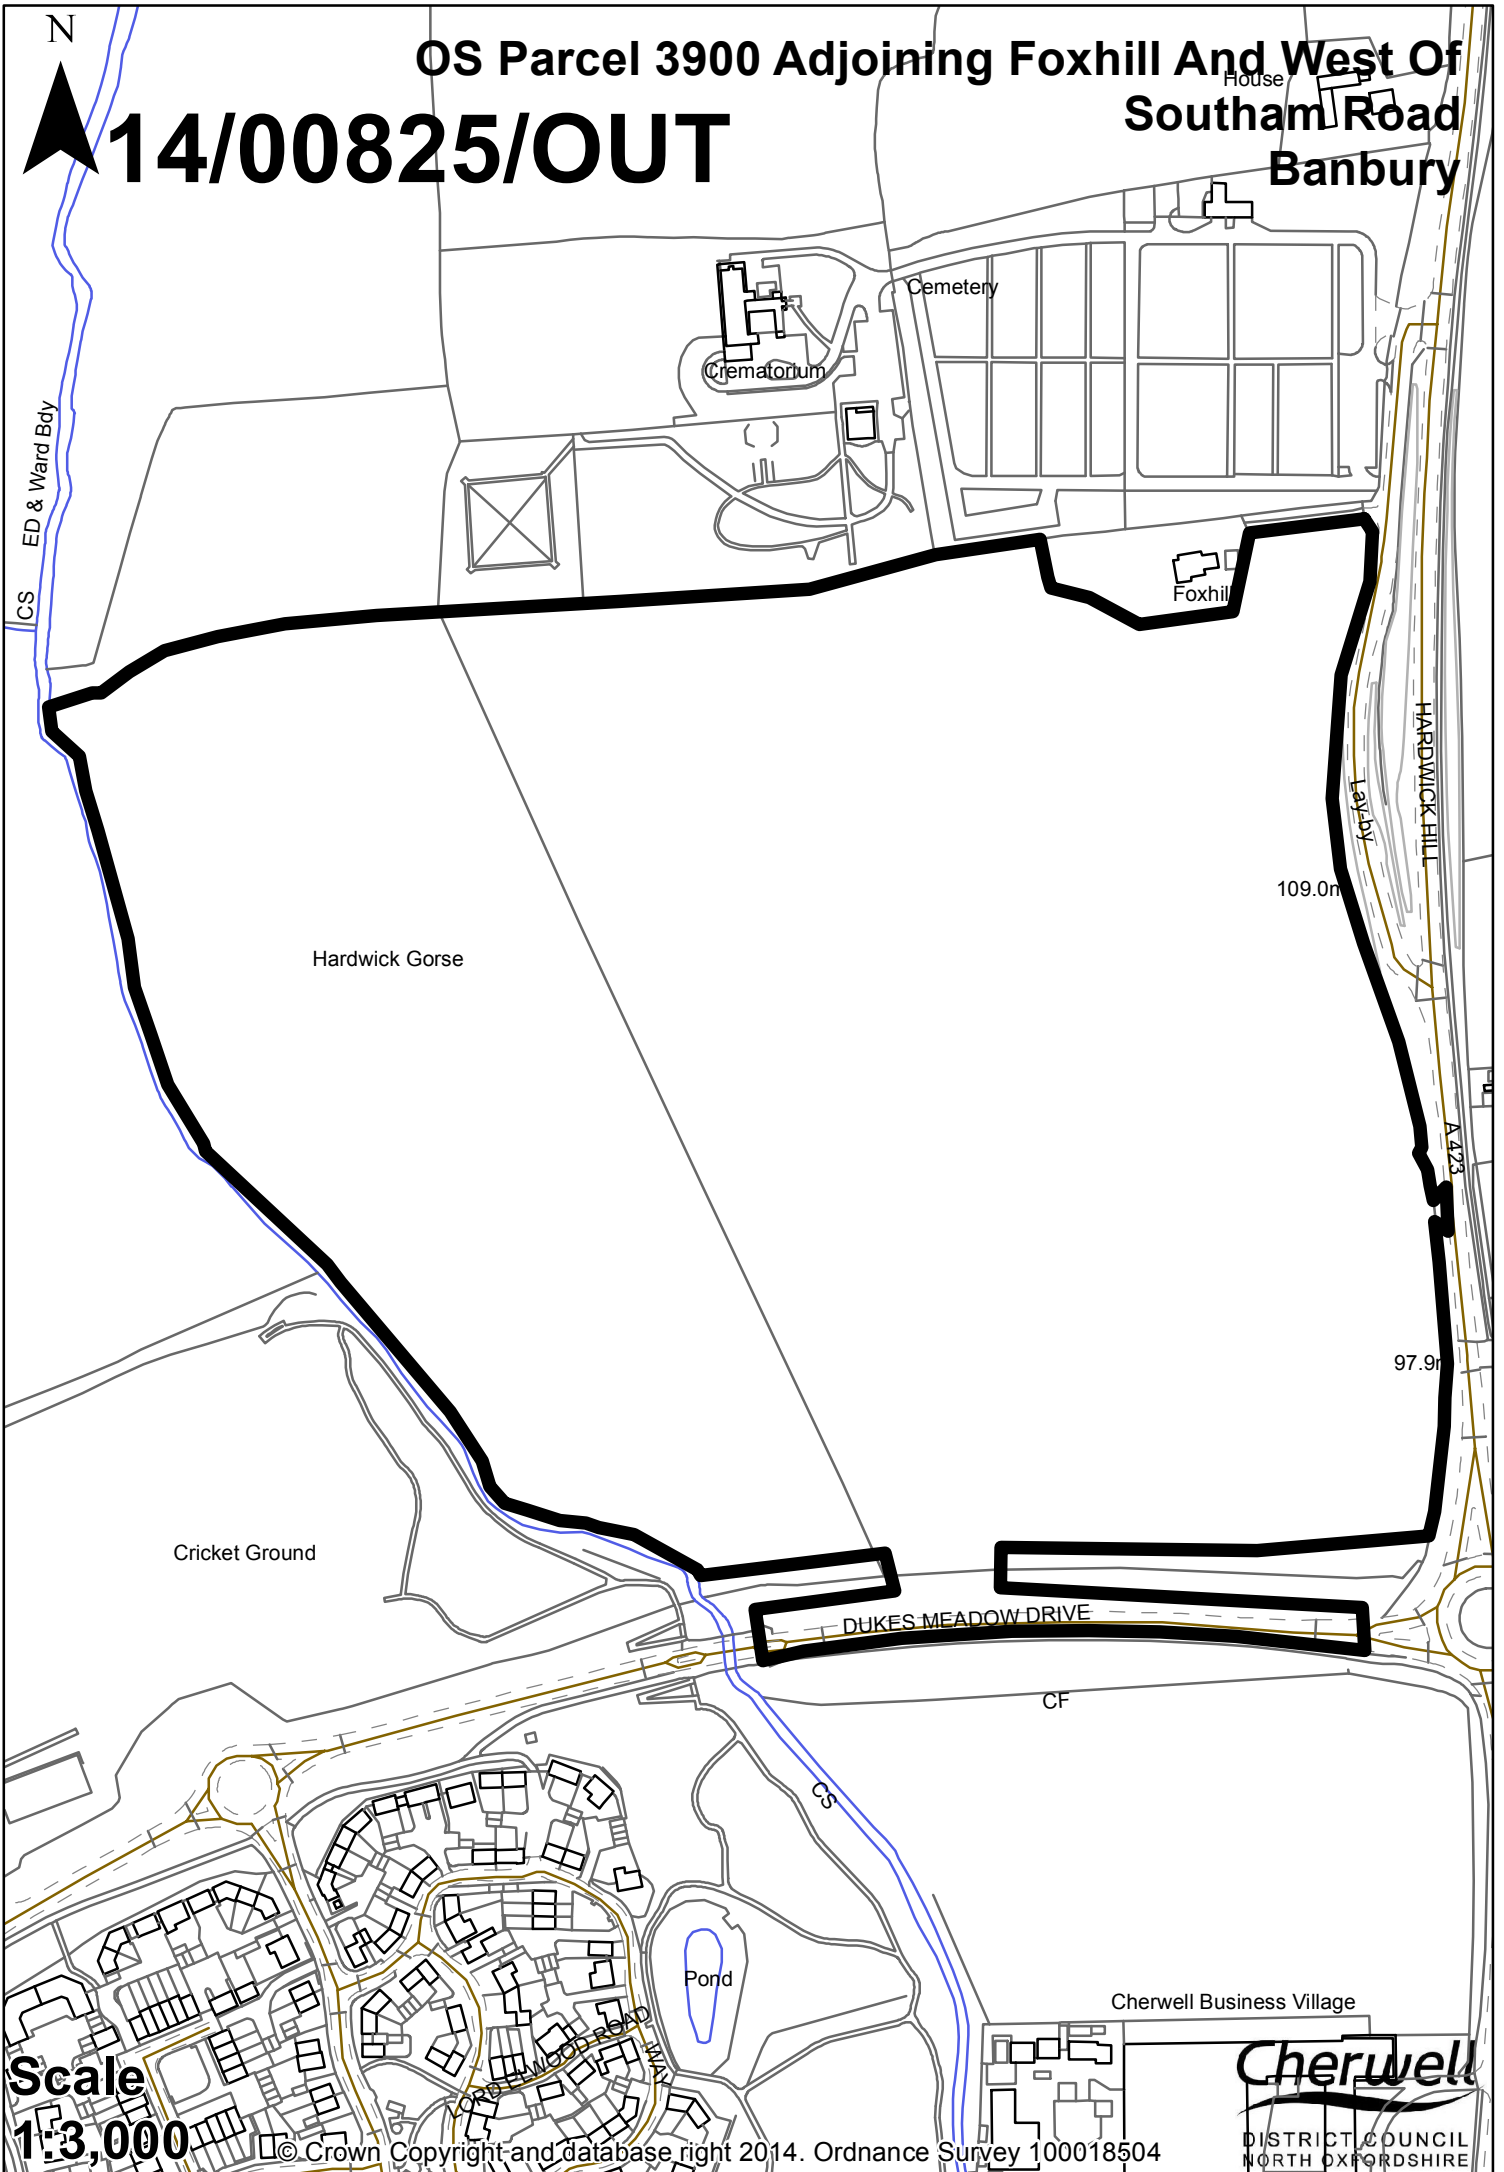

OS Parcel 3900 Adjoining Foxhill And West Of Southam Road Banbury

14/00825/OUT

Scale
1:3,000

© Crown Copyright and database right 2014. Ordnance Survey 100018504

Cherwell
DISTRICT COUNCIL
NORTH OXFORDSHIRE