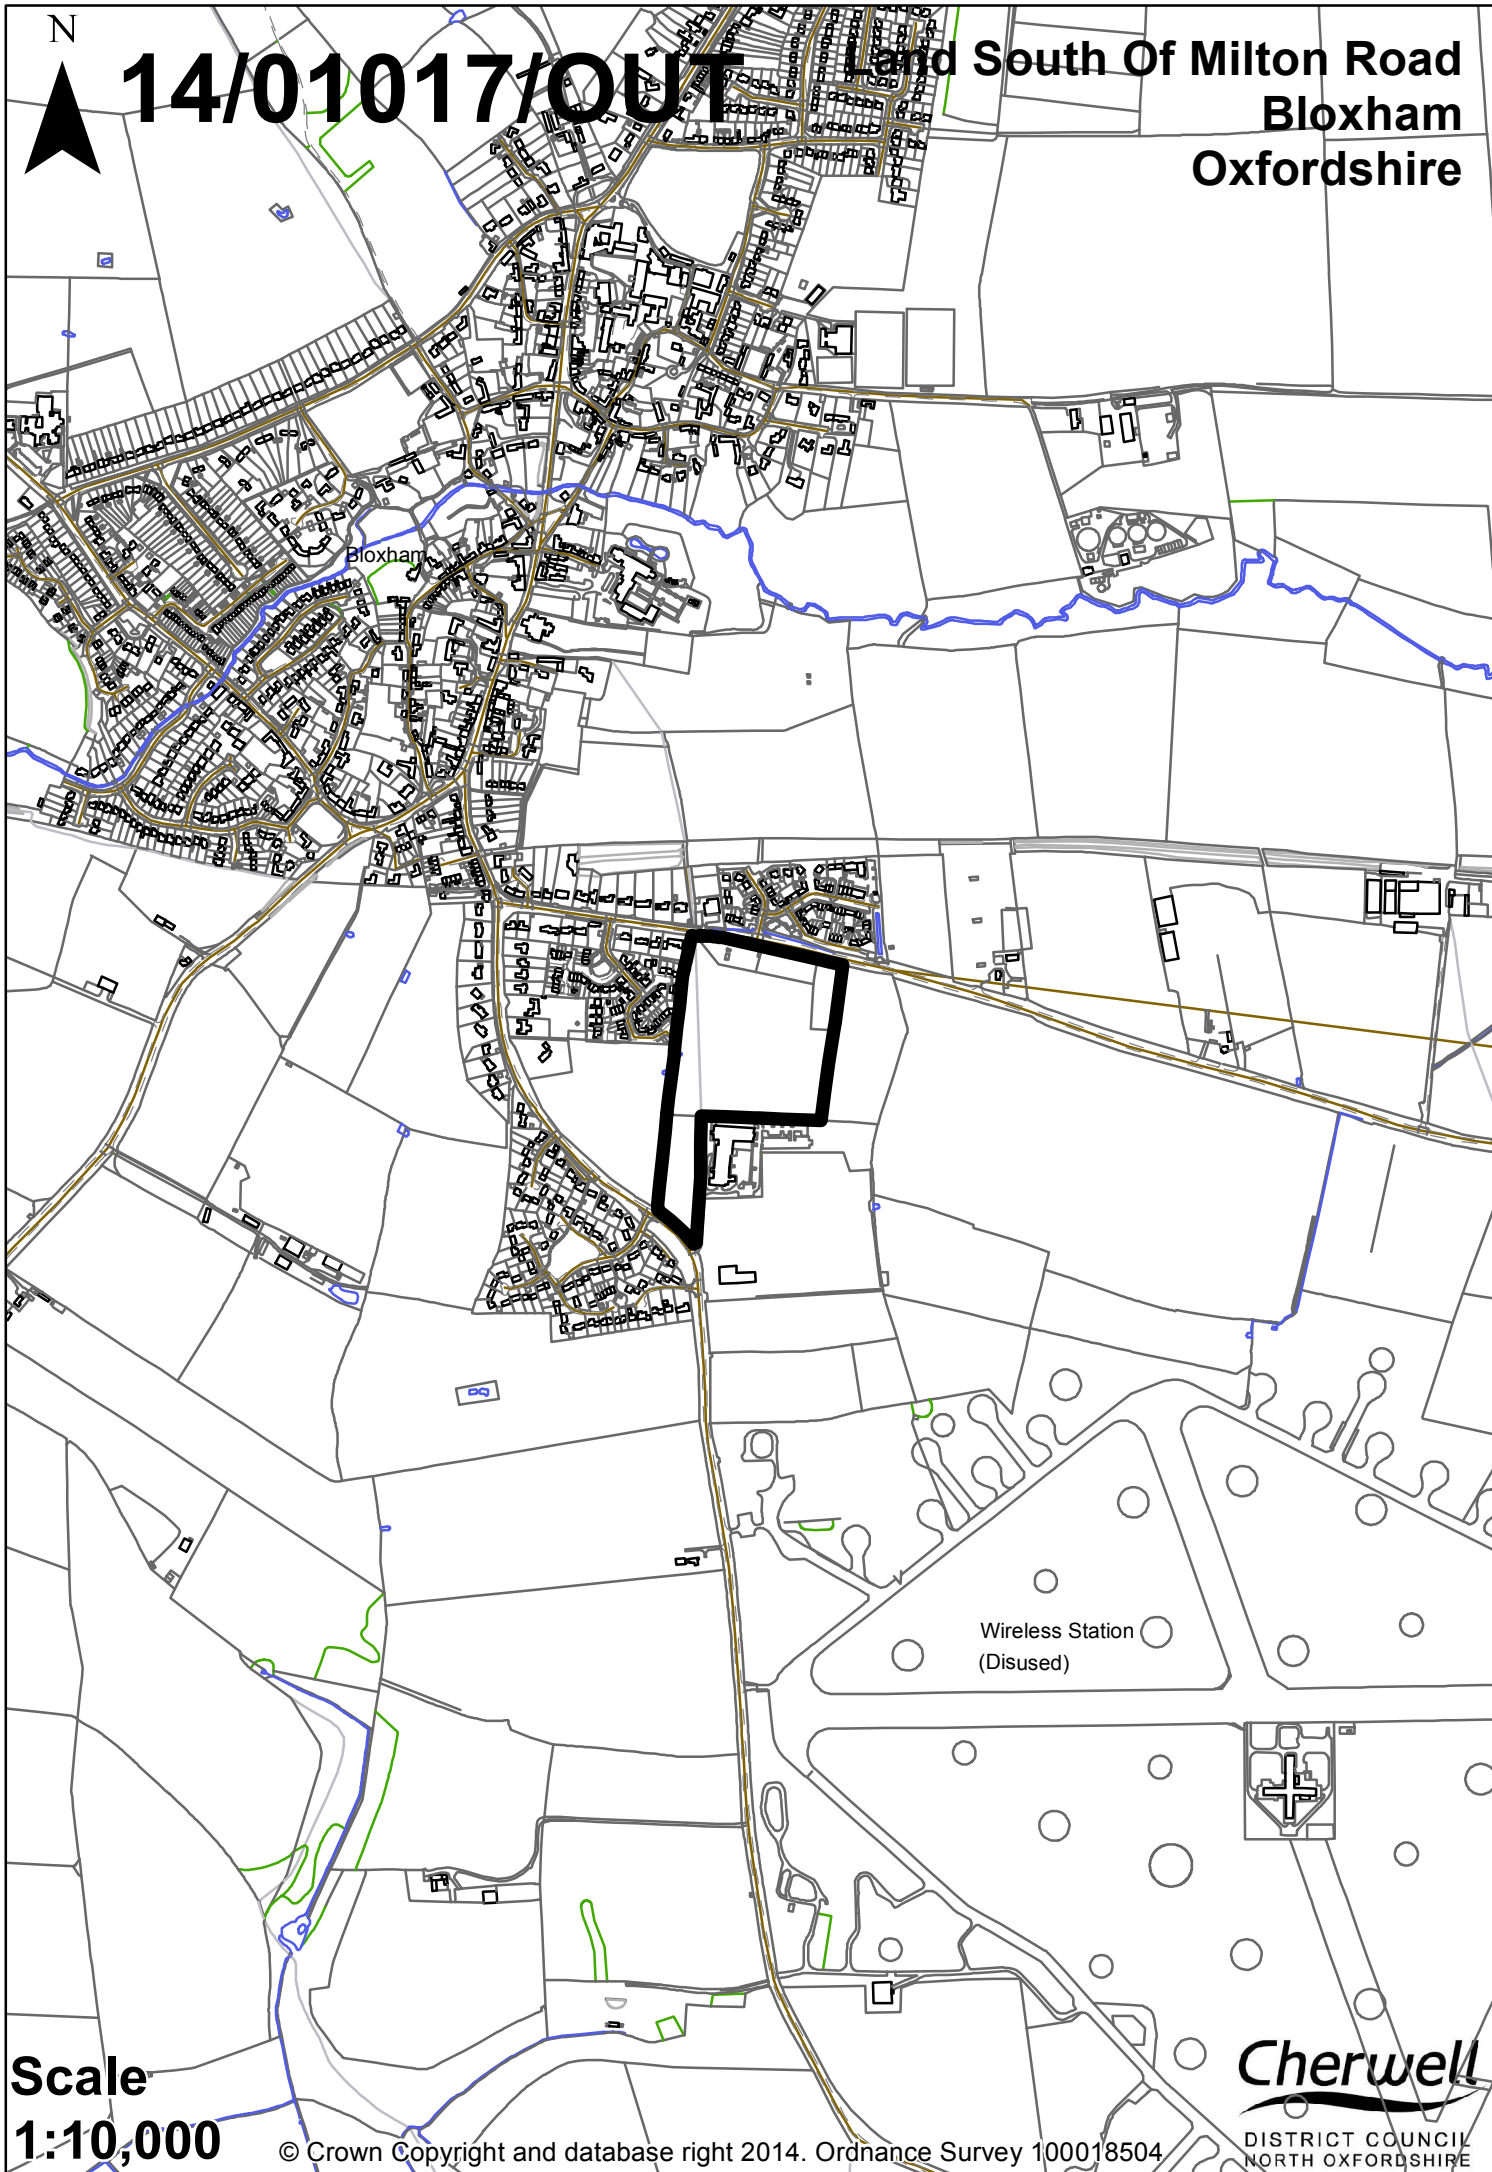

14/01017/OUT

Land South Of Milton Road
Bloxham
Oxfordshire

Scale
1:10,000

© Crown Copyright and database right 2014. Ordnance Survey 100018504

Cherwell
DISTRICT COUNCIL
NORTH OXFORDSHIRE