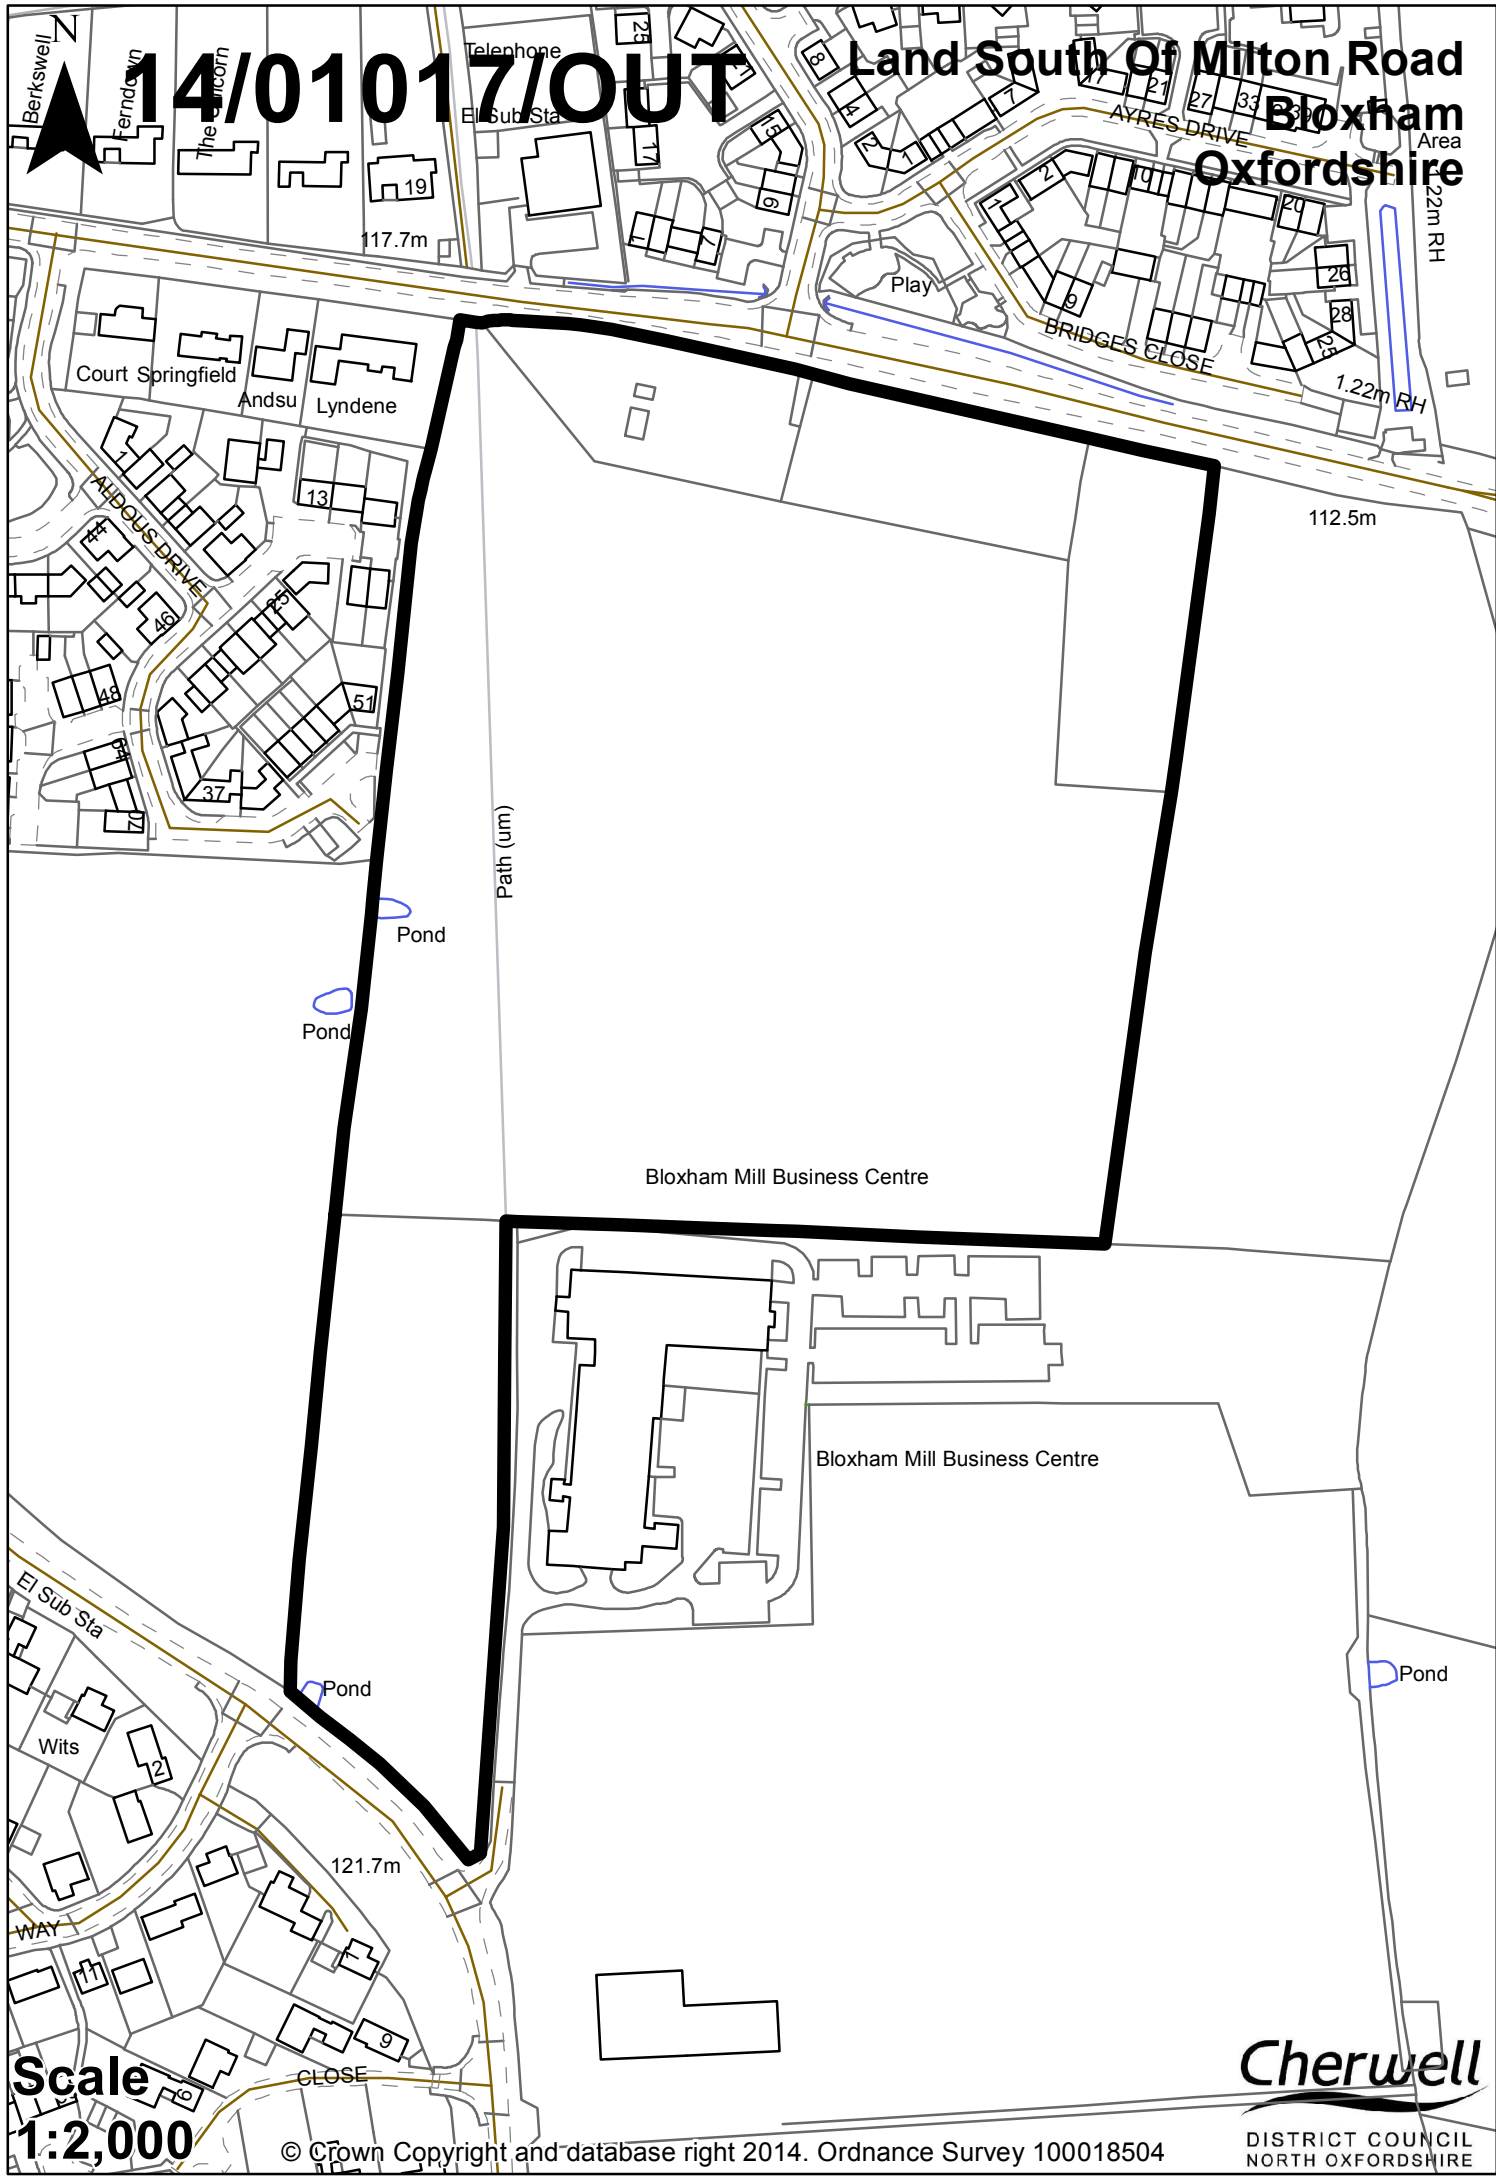

14/01017/OUT

Land South Of Milton Road Bloxham Oxfordshire

Scale
1:2,000

© Crown Copyright and database right 2014. Ordnance Survey 100018504

Cherwell
DISTRICT COUNCIL
NORTH OXFORDSHIRE