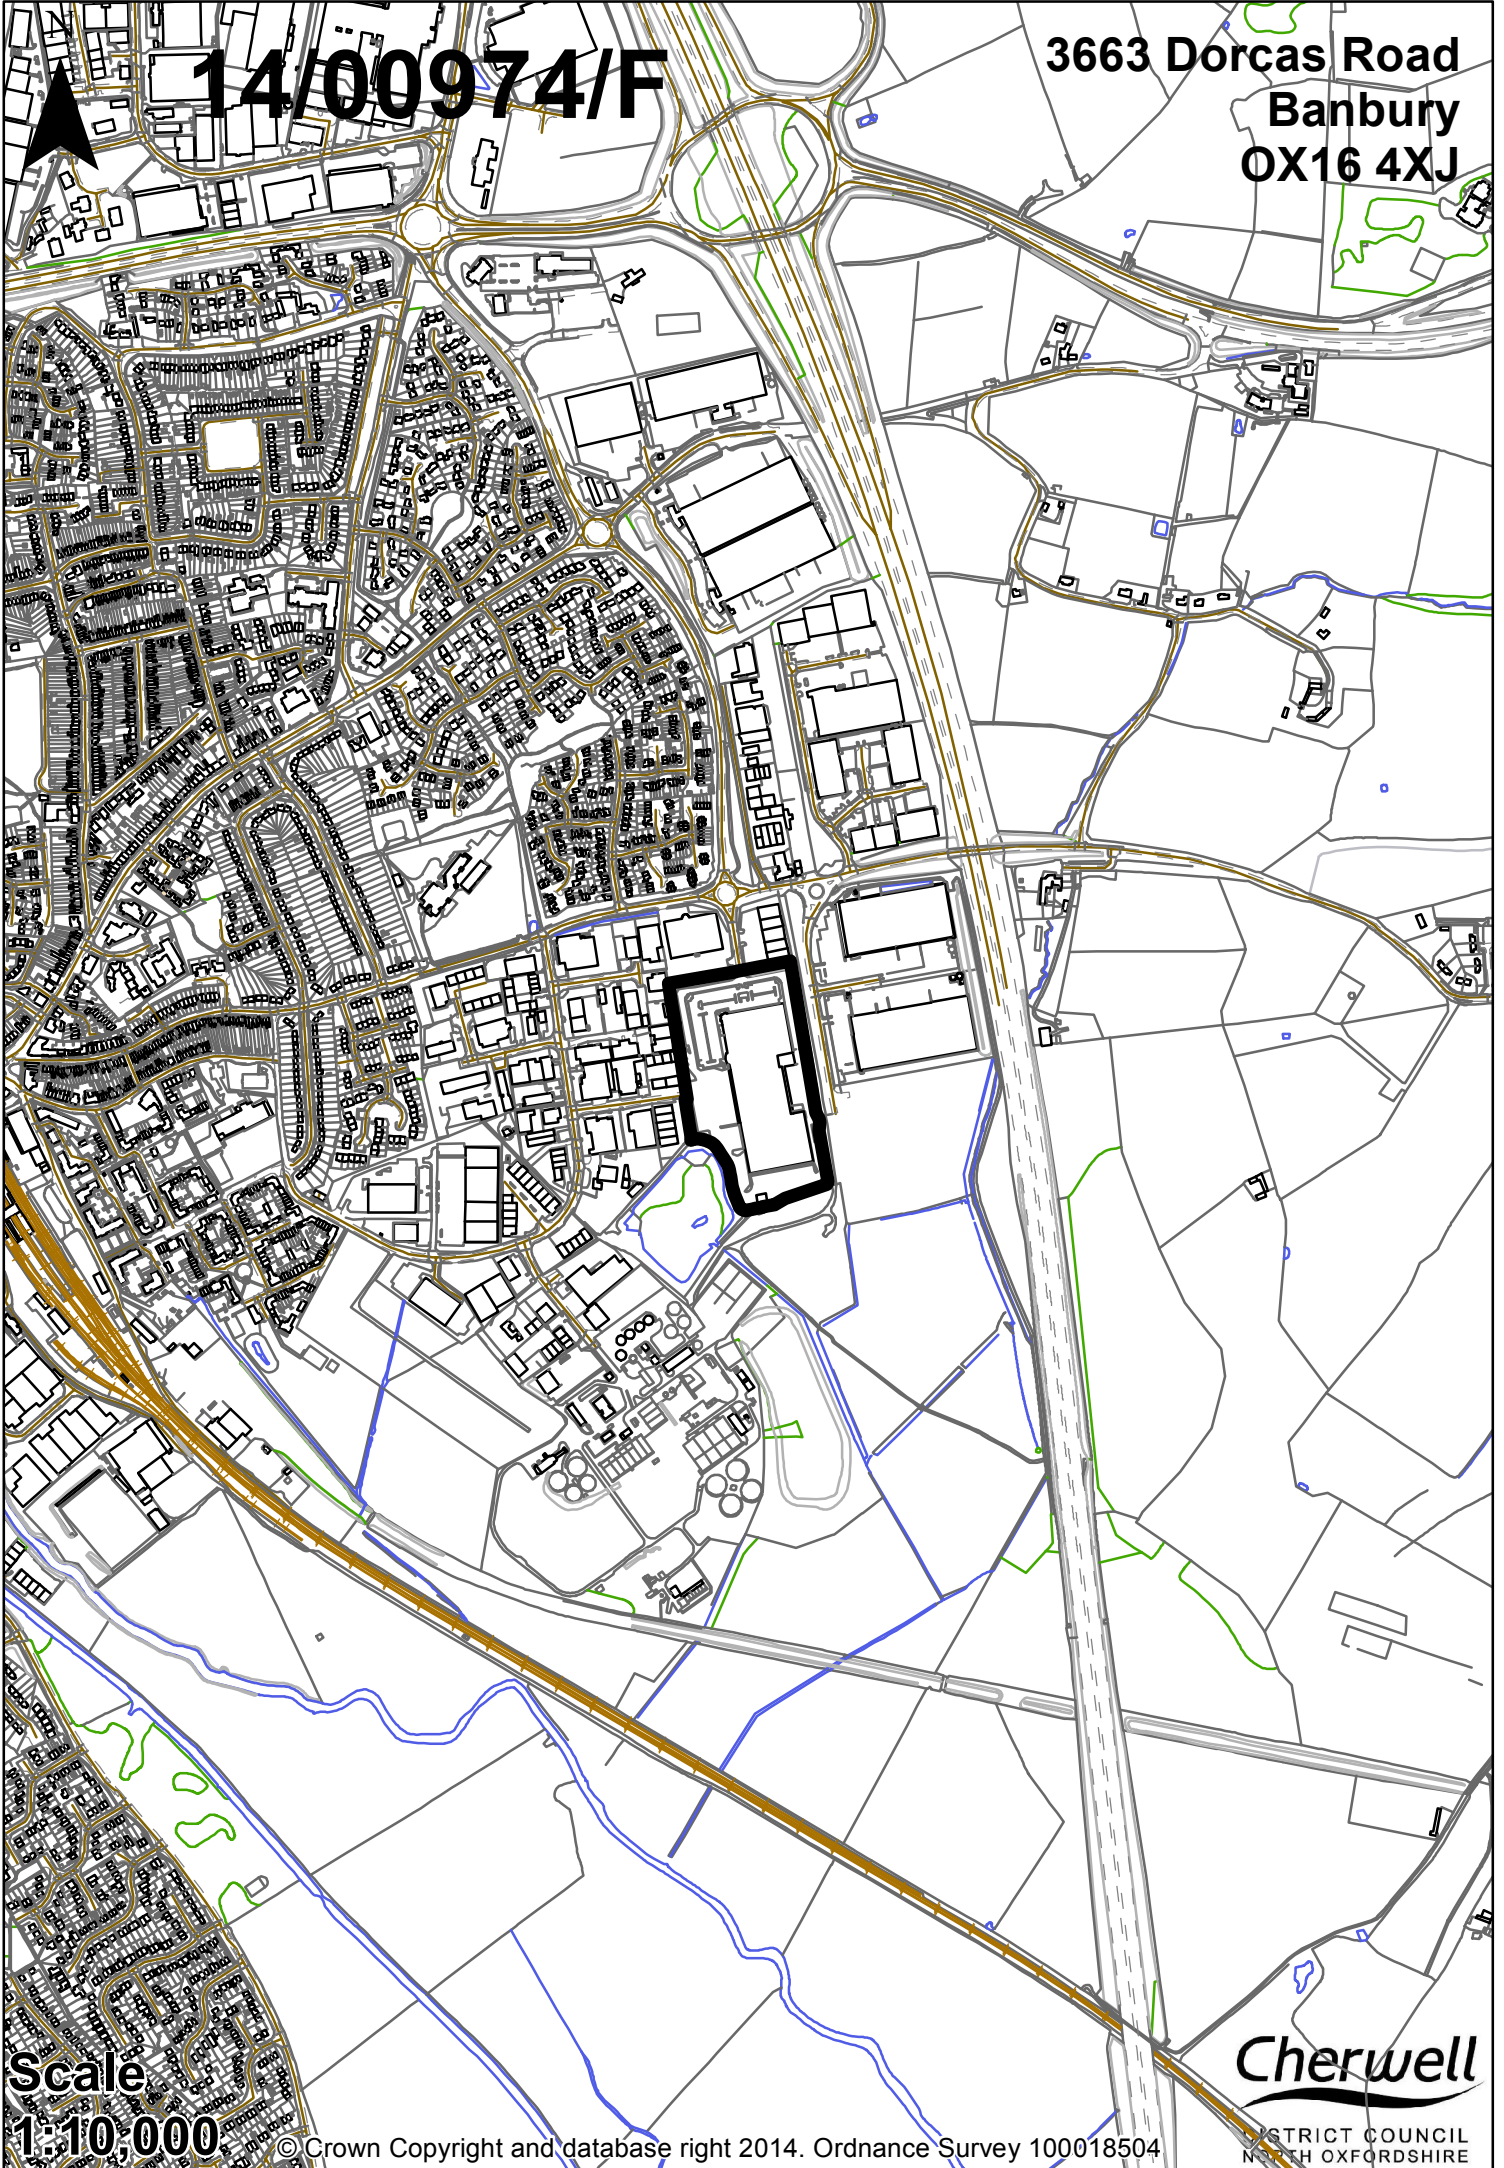

**14/00974/F**

**3663 Dorcas Road  
Banbury  
OX16 4XJ**

**Scale  
1:10,000**

© Crown Copyright and database right 2014. Ordnance Survey 100018504

**Cherwell**  
DISTRICT COUNCIL  
NORTH OXFORDSHIRE