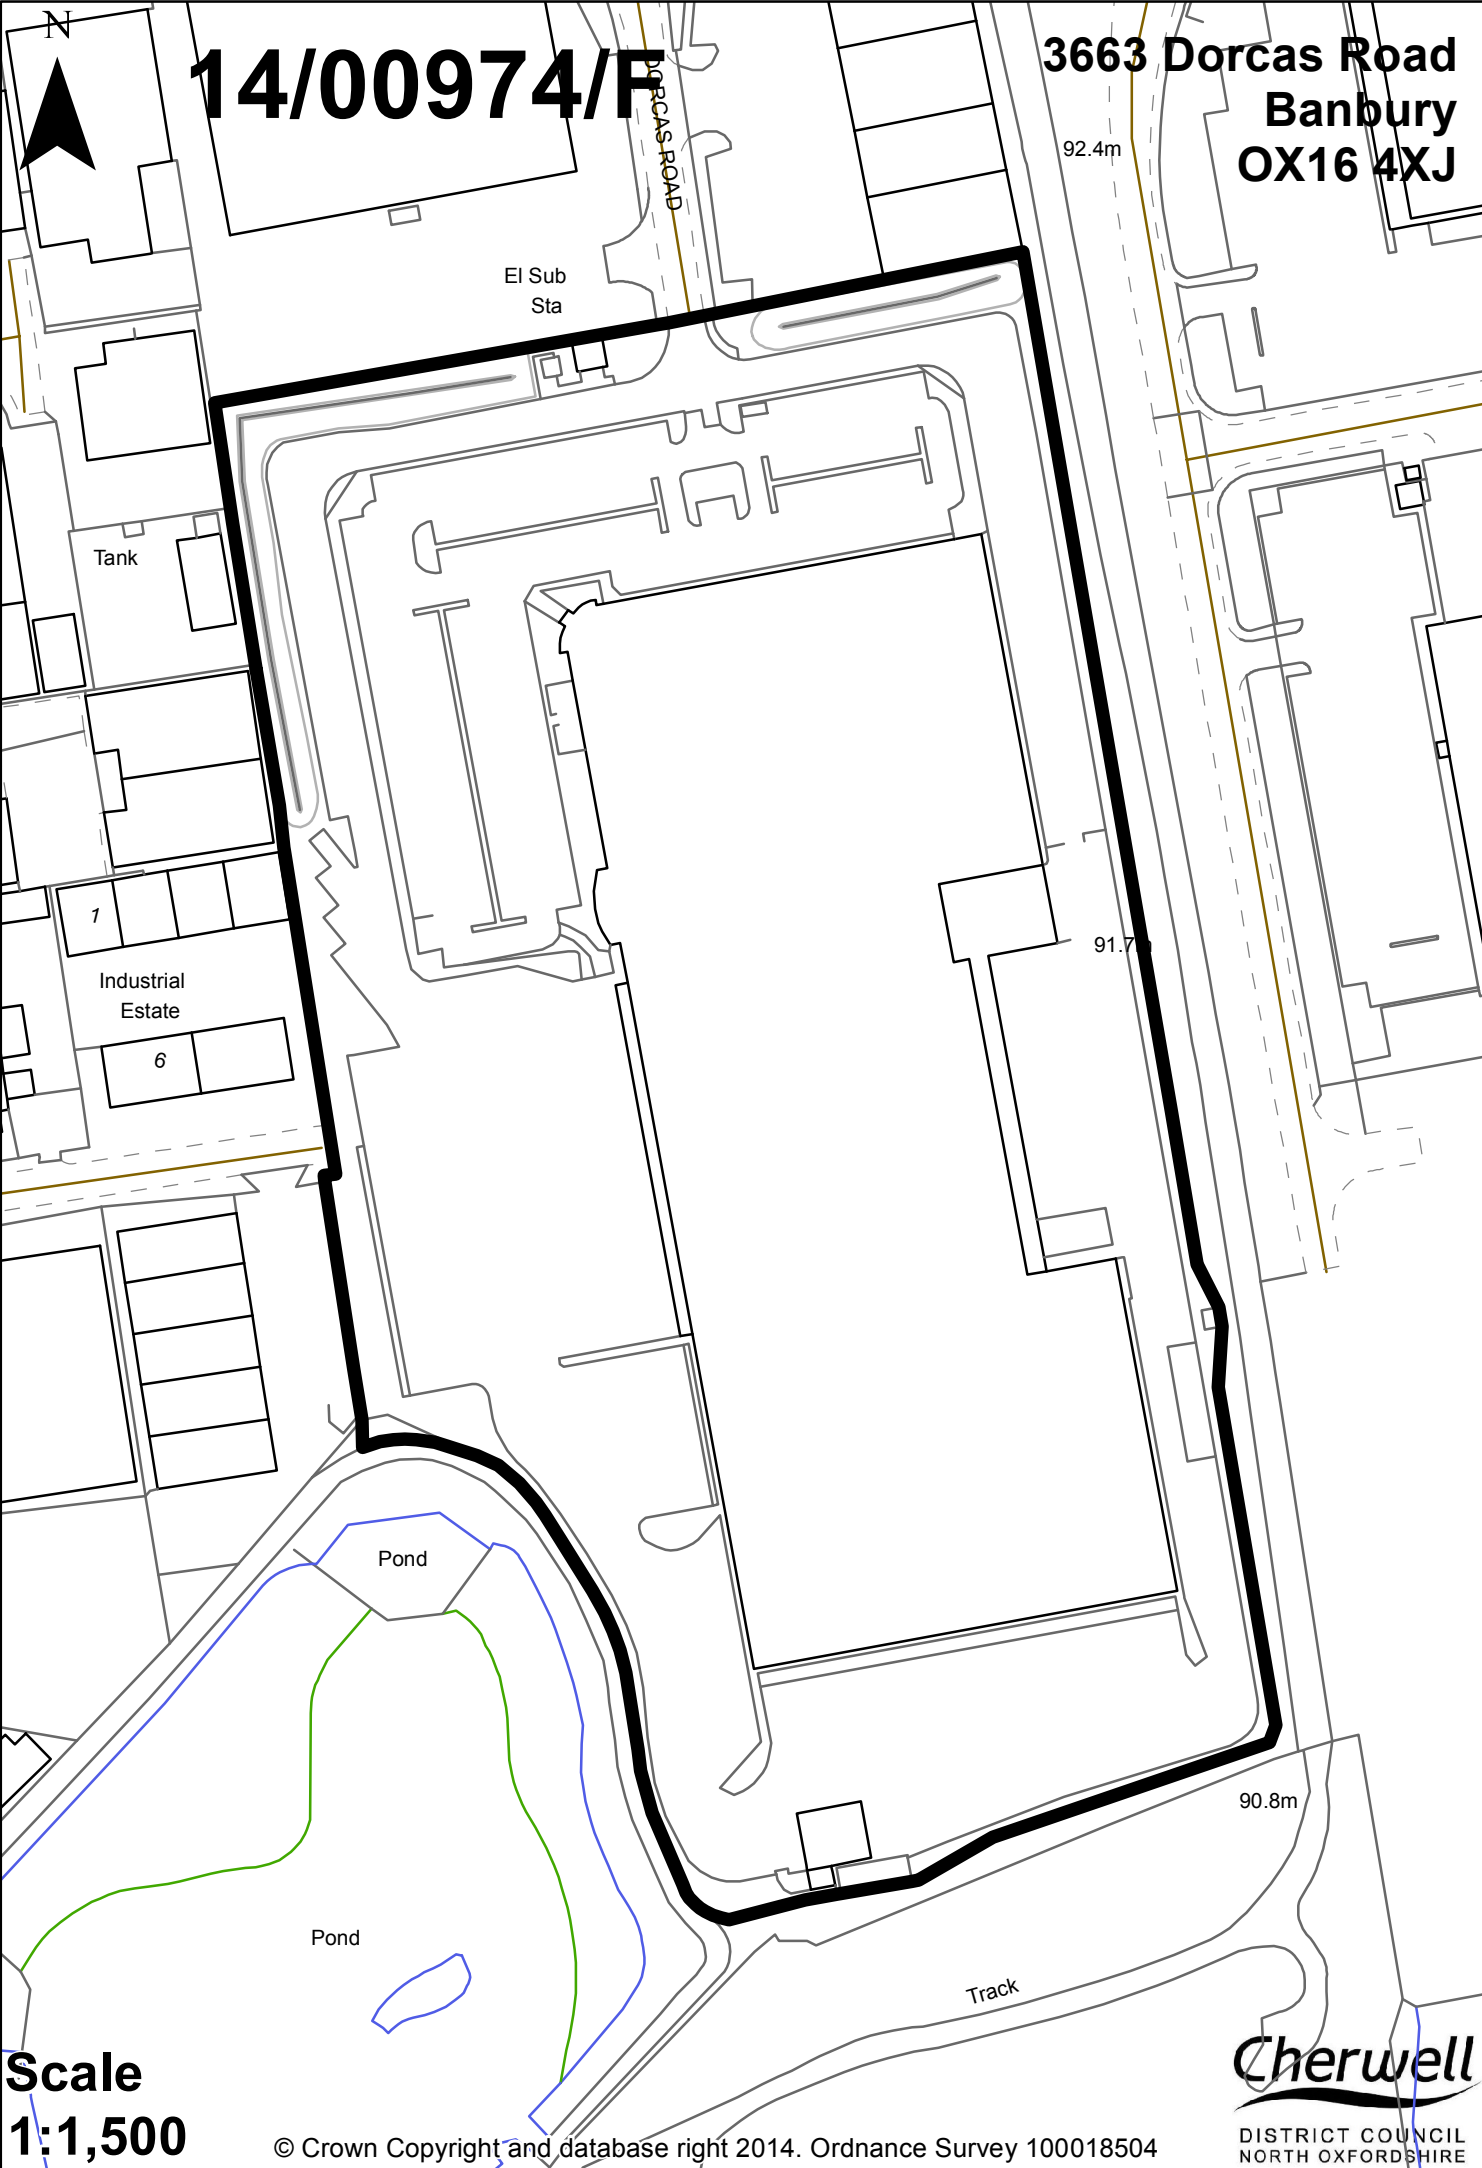

14/00974/F

**3663 Dorcas Road
Banbury
OX16 4XJ**

**Scale
1:1,500**

© Crown Copyright and database right 2014. Ordnance Survey 100018504

Cherwell
DISTRICT COUNCIL
NORTH OXFORDSHIRE