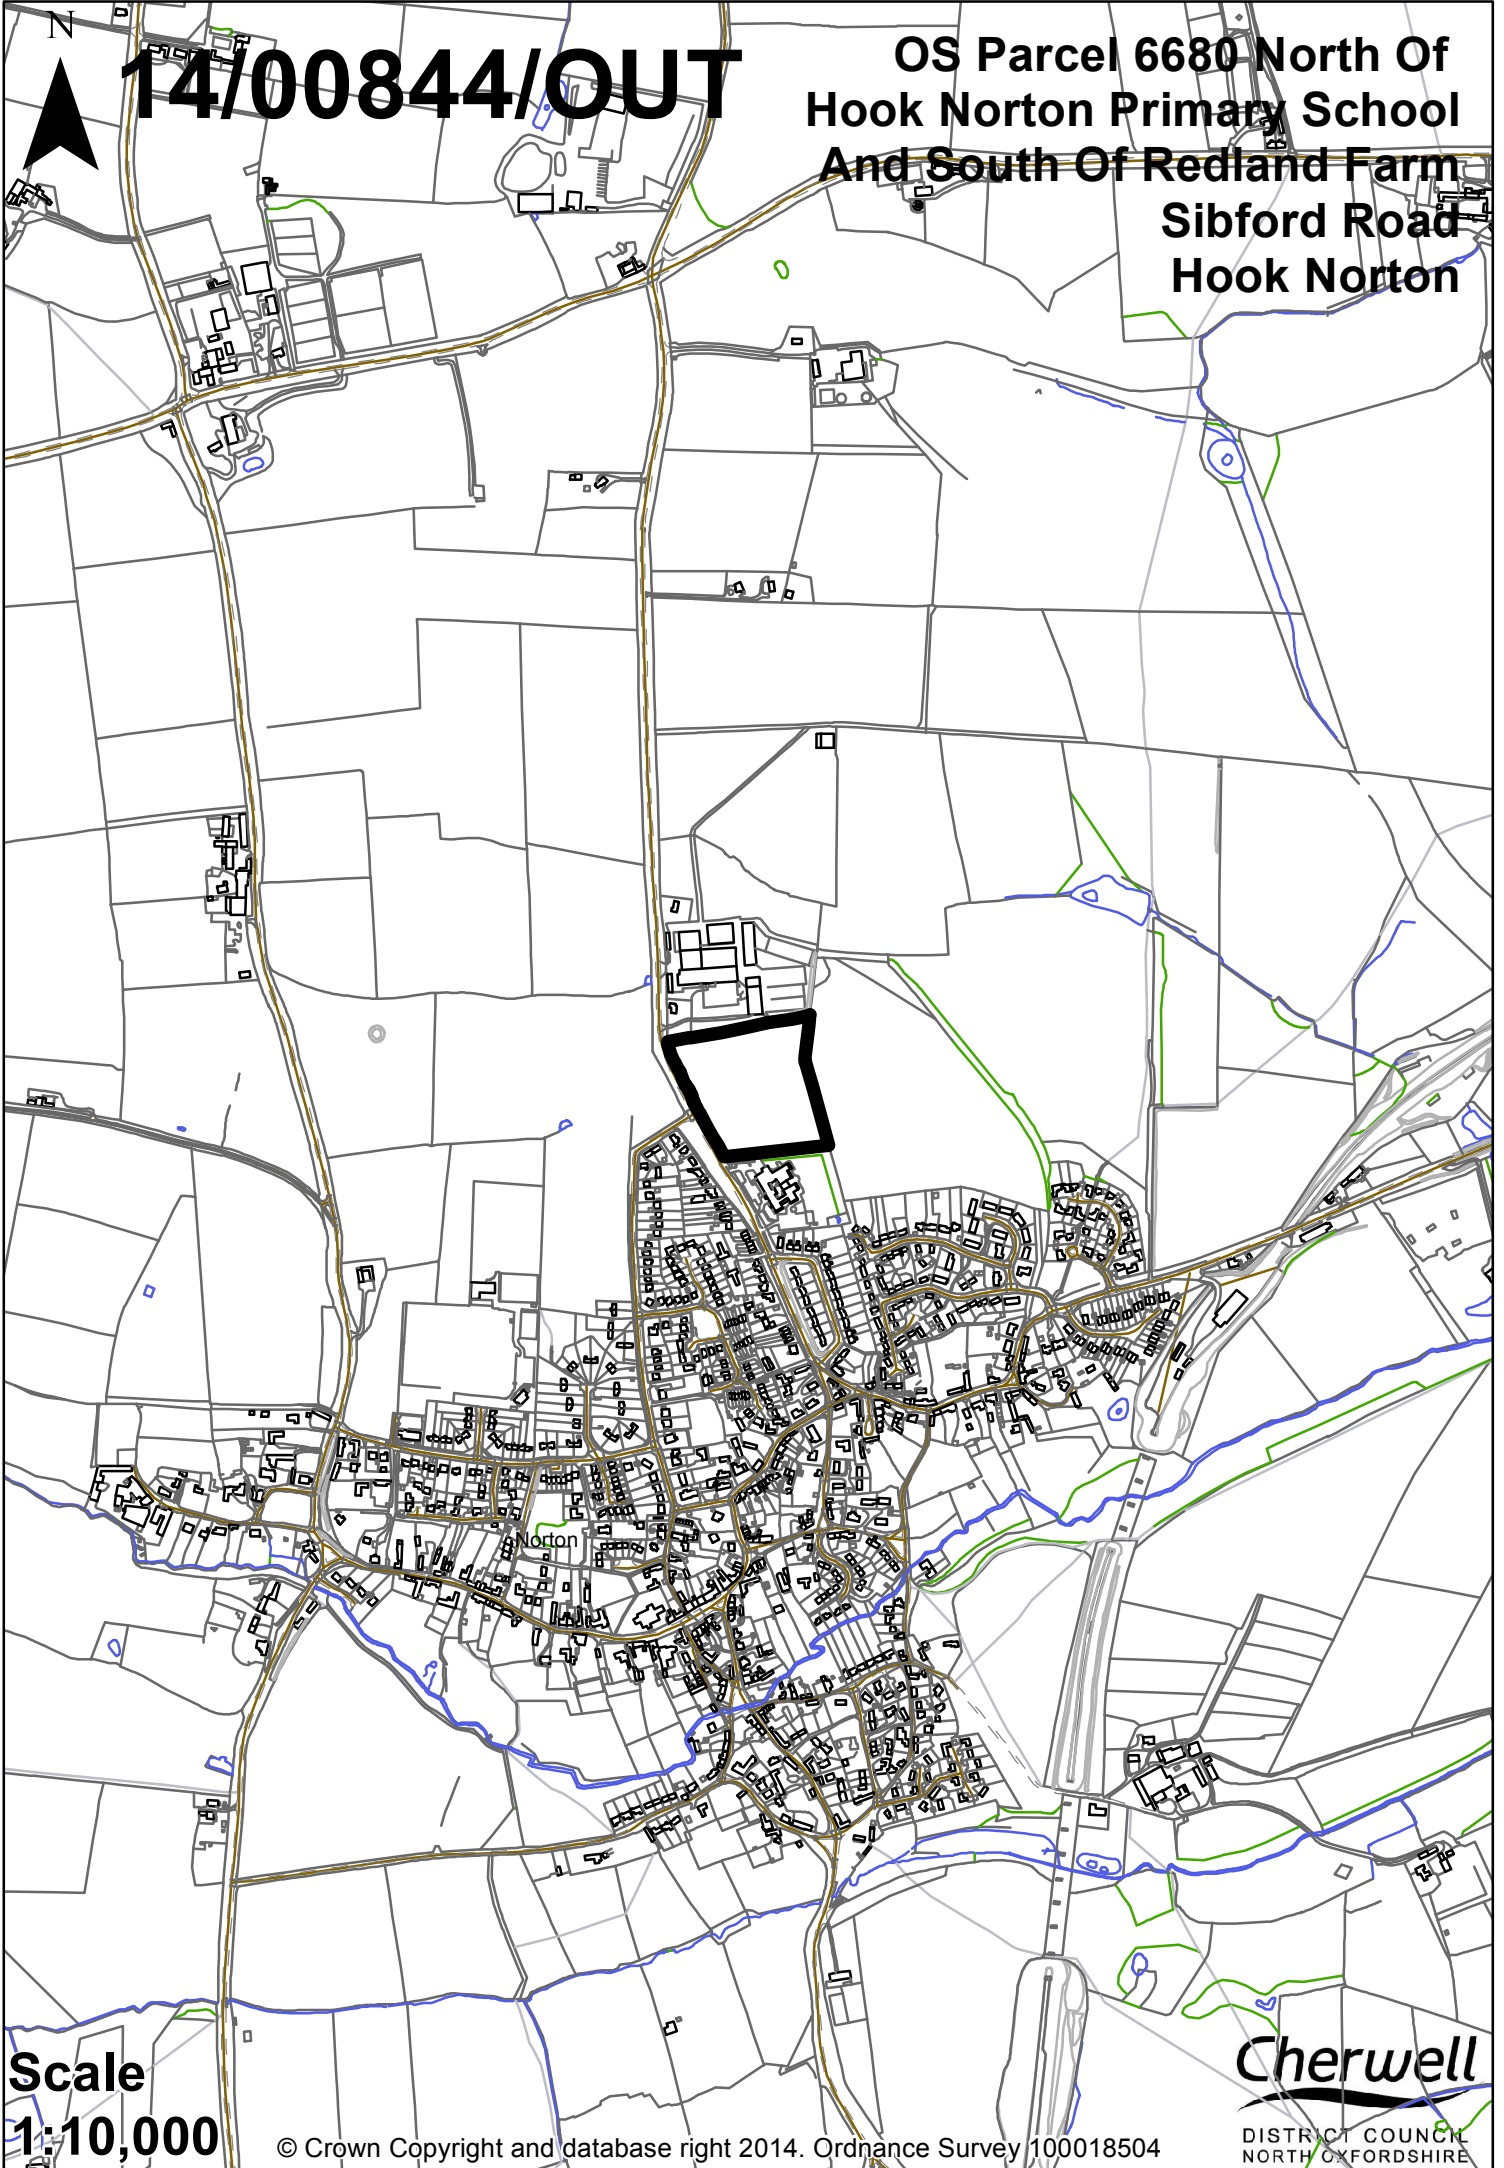

14/00844/OUT

**OS Parcel 6680 North Of
Hook Norton Primary School
And South Of Redland Farm
Sibford Road
Hook Norton**

**Scale
1:10,000**

© Crown Copyright and database right 2014. Ordnance Survey 100018504

Cherwell
DISTRICT COUNCIL
NORTH OXFORDSHIRE