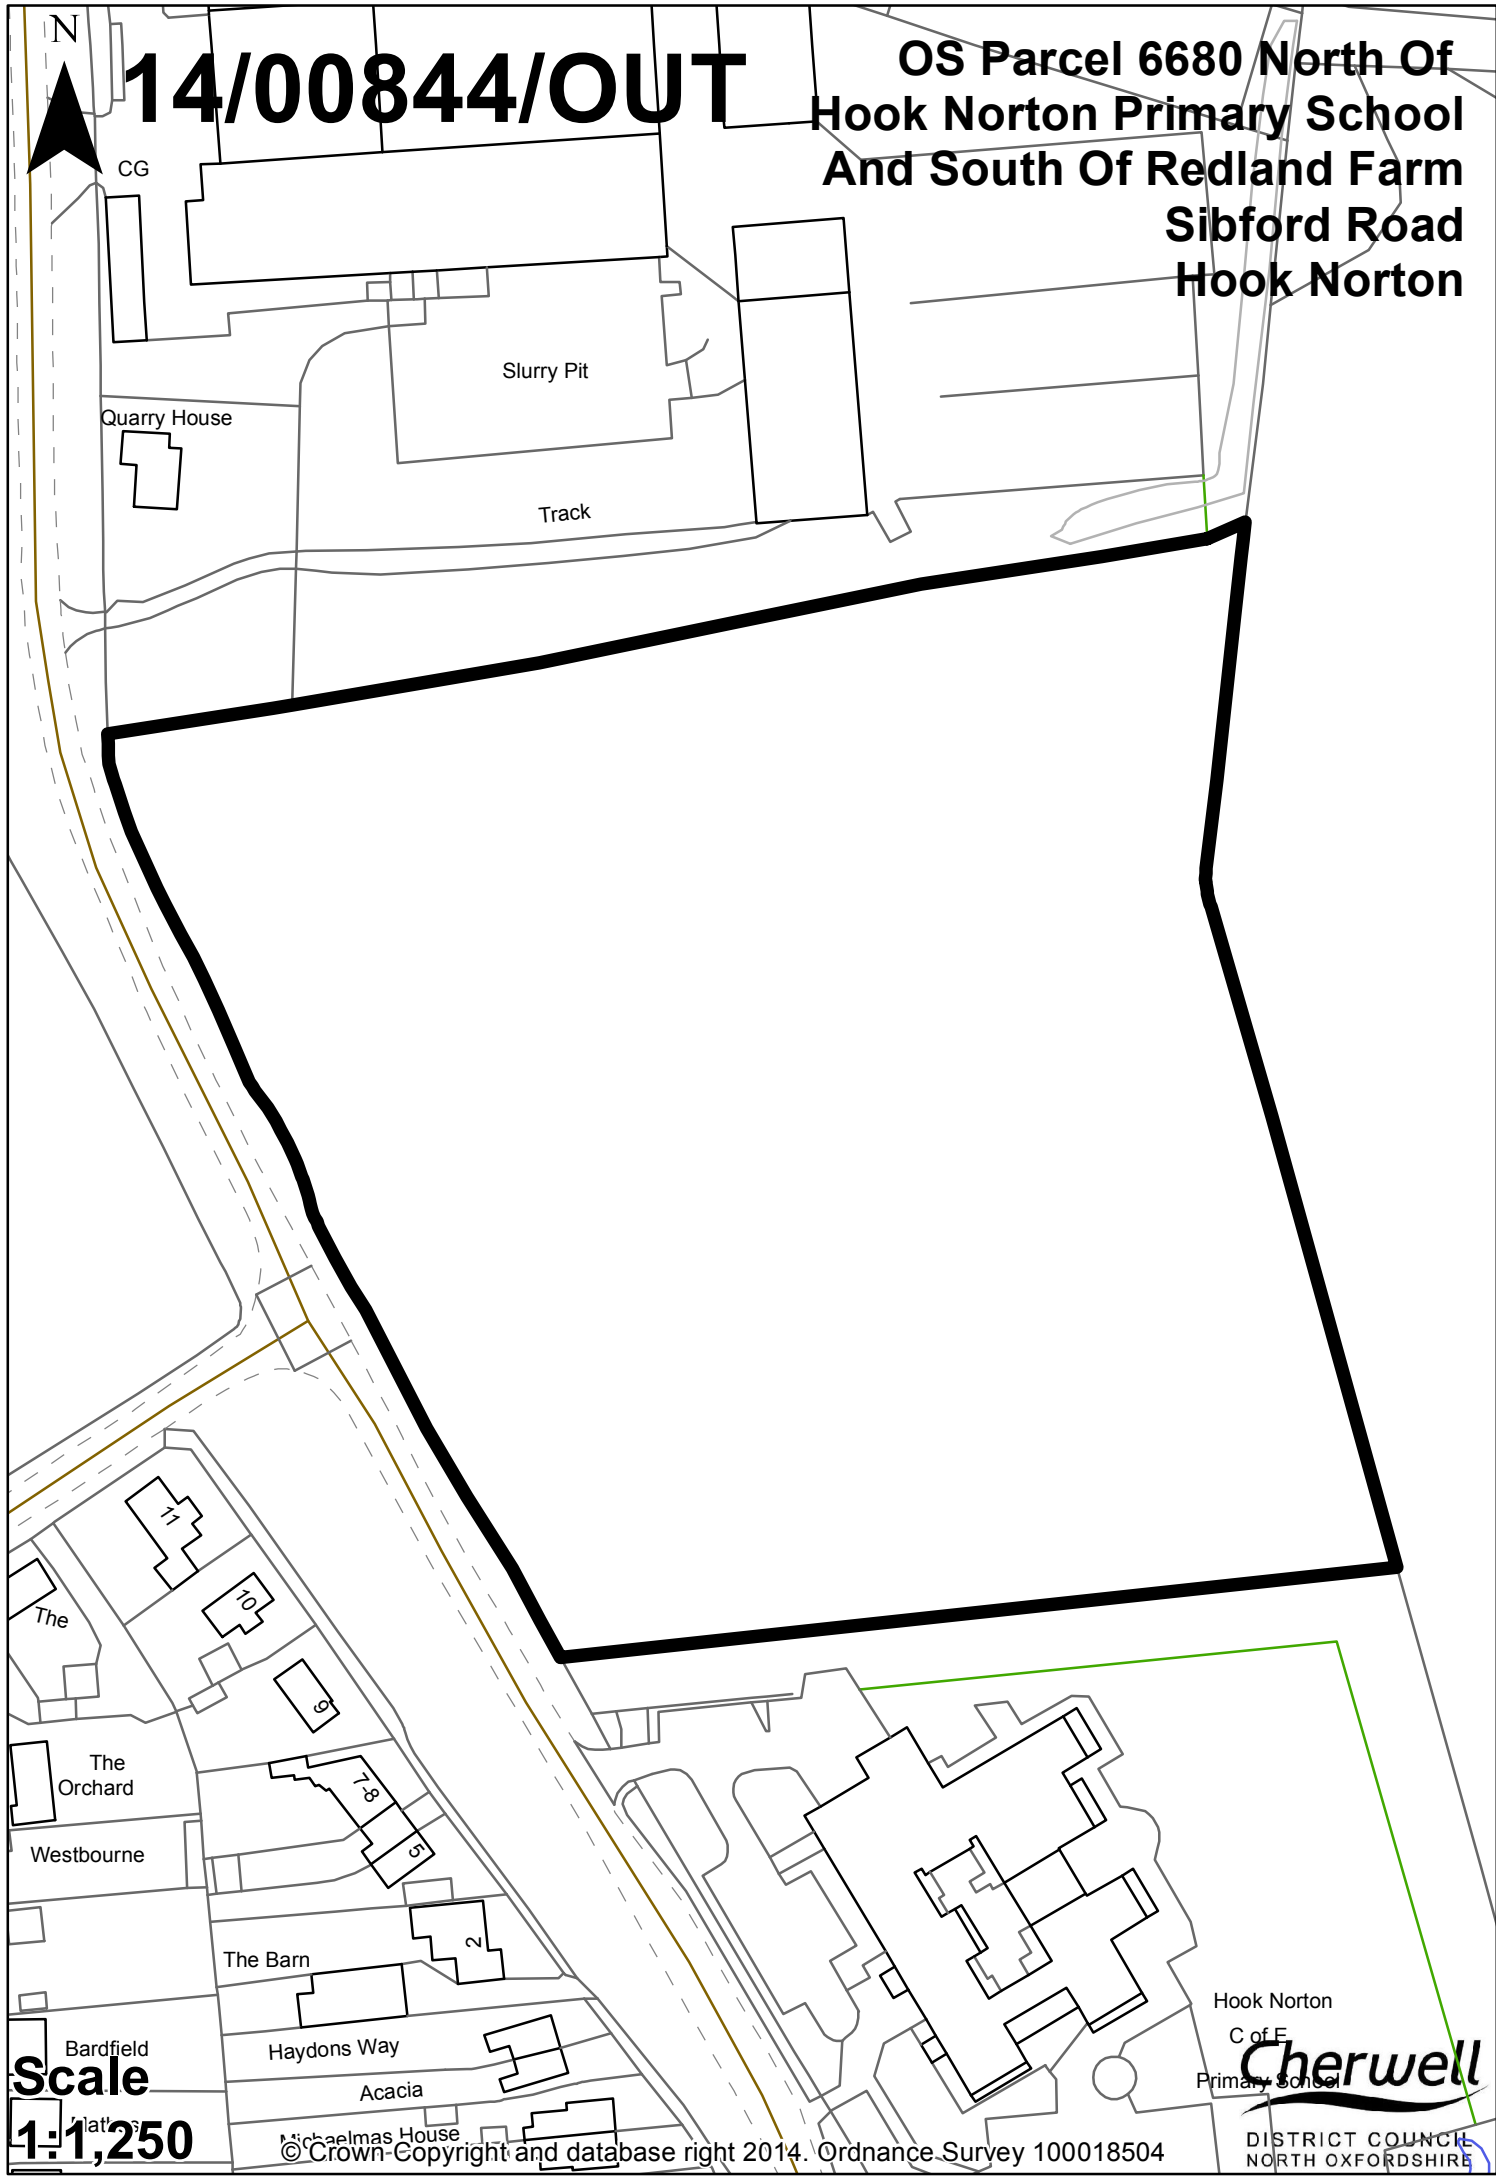

14/00844/OUT

OS Parcel 6680 North Of Hook Norton Primary School And South Of Redland Farm Sibford Road Hook Norton

Scale
1:1,250

© Crown Copyright and database right 2014. Ordnance Survey 100018504

Hook Norton
C of E
Primary School
Cherwell
DISTRICT COUNCIL
NORTH OXFORDSHIRE