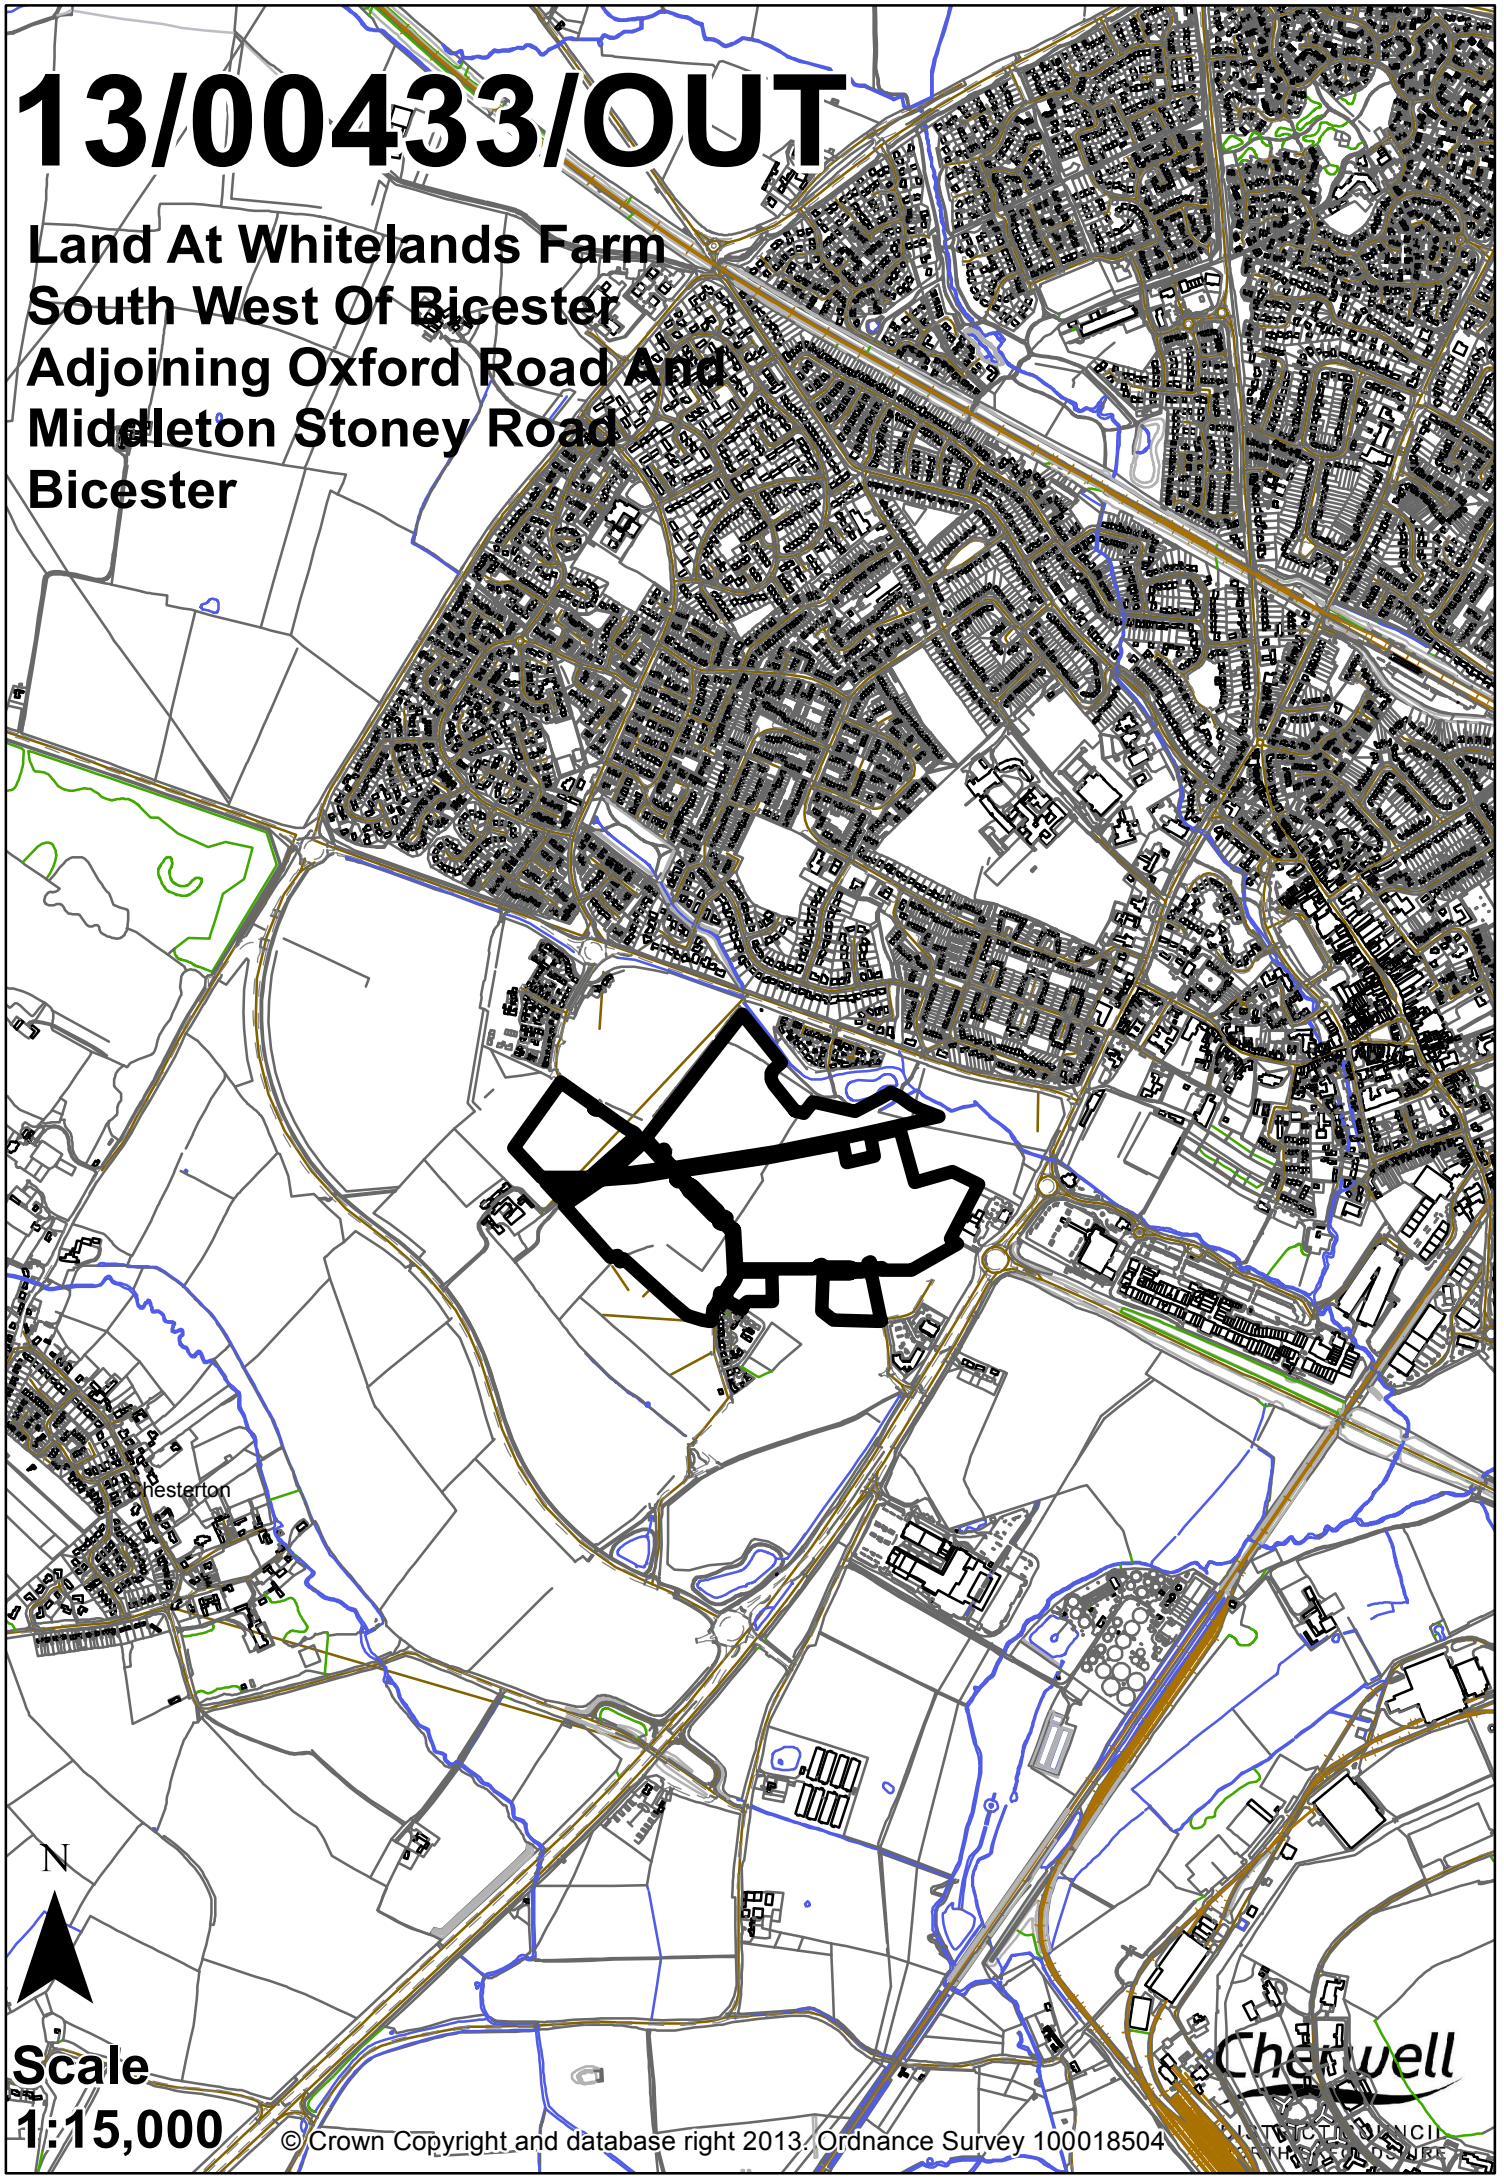

13/00433/OUT

Land At Whitelands Farm
South West Of Bicester
Adjoining Oxford Road And
Middleton Stoney Road
Bicester

Scale
1:15,000