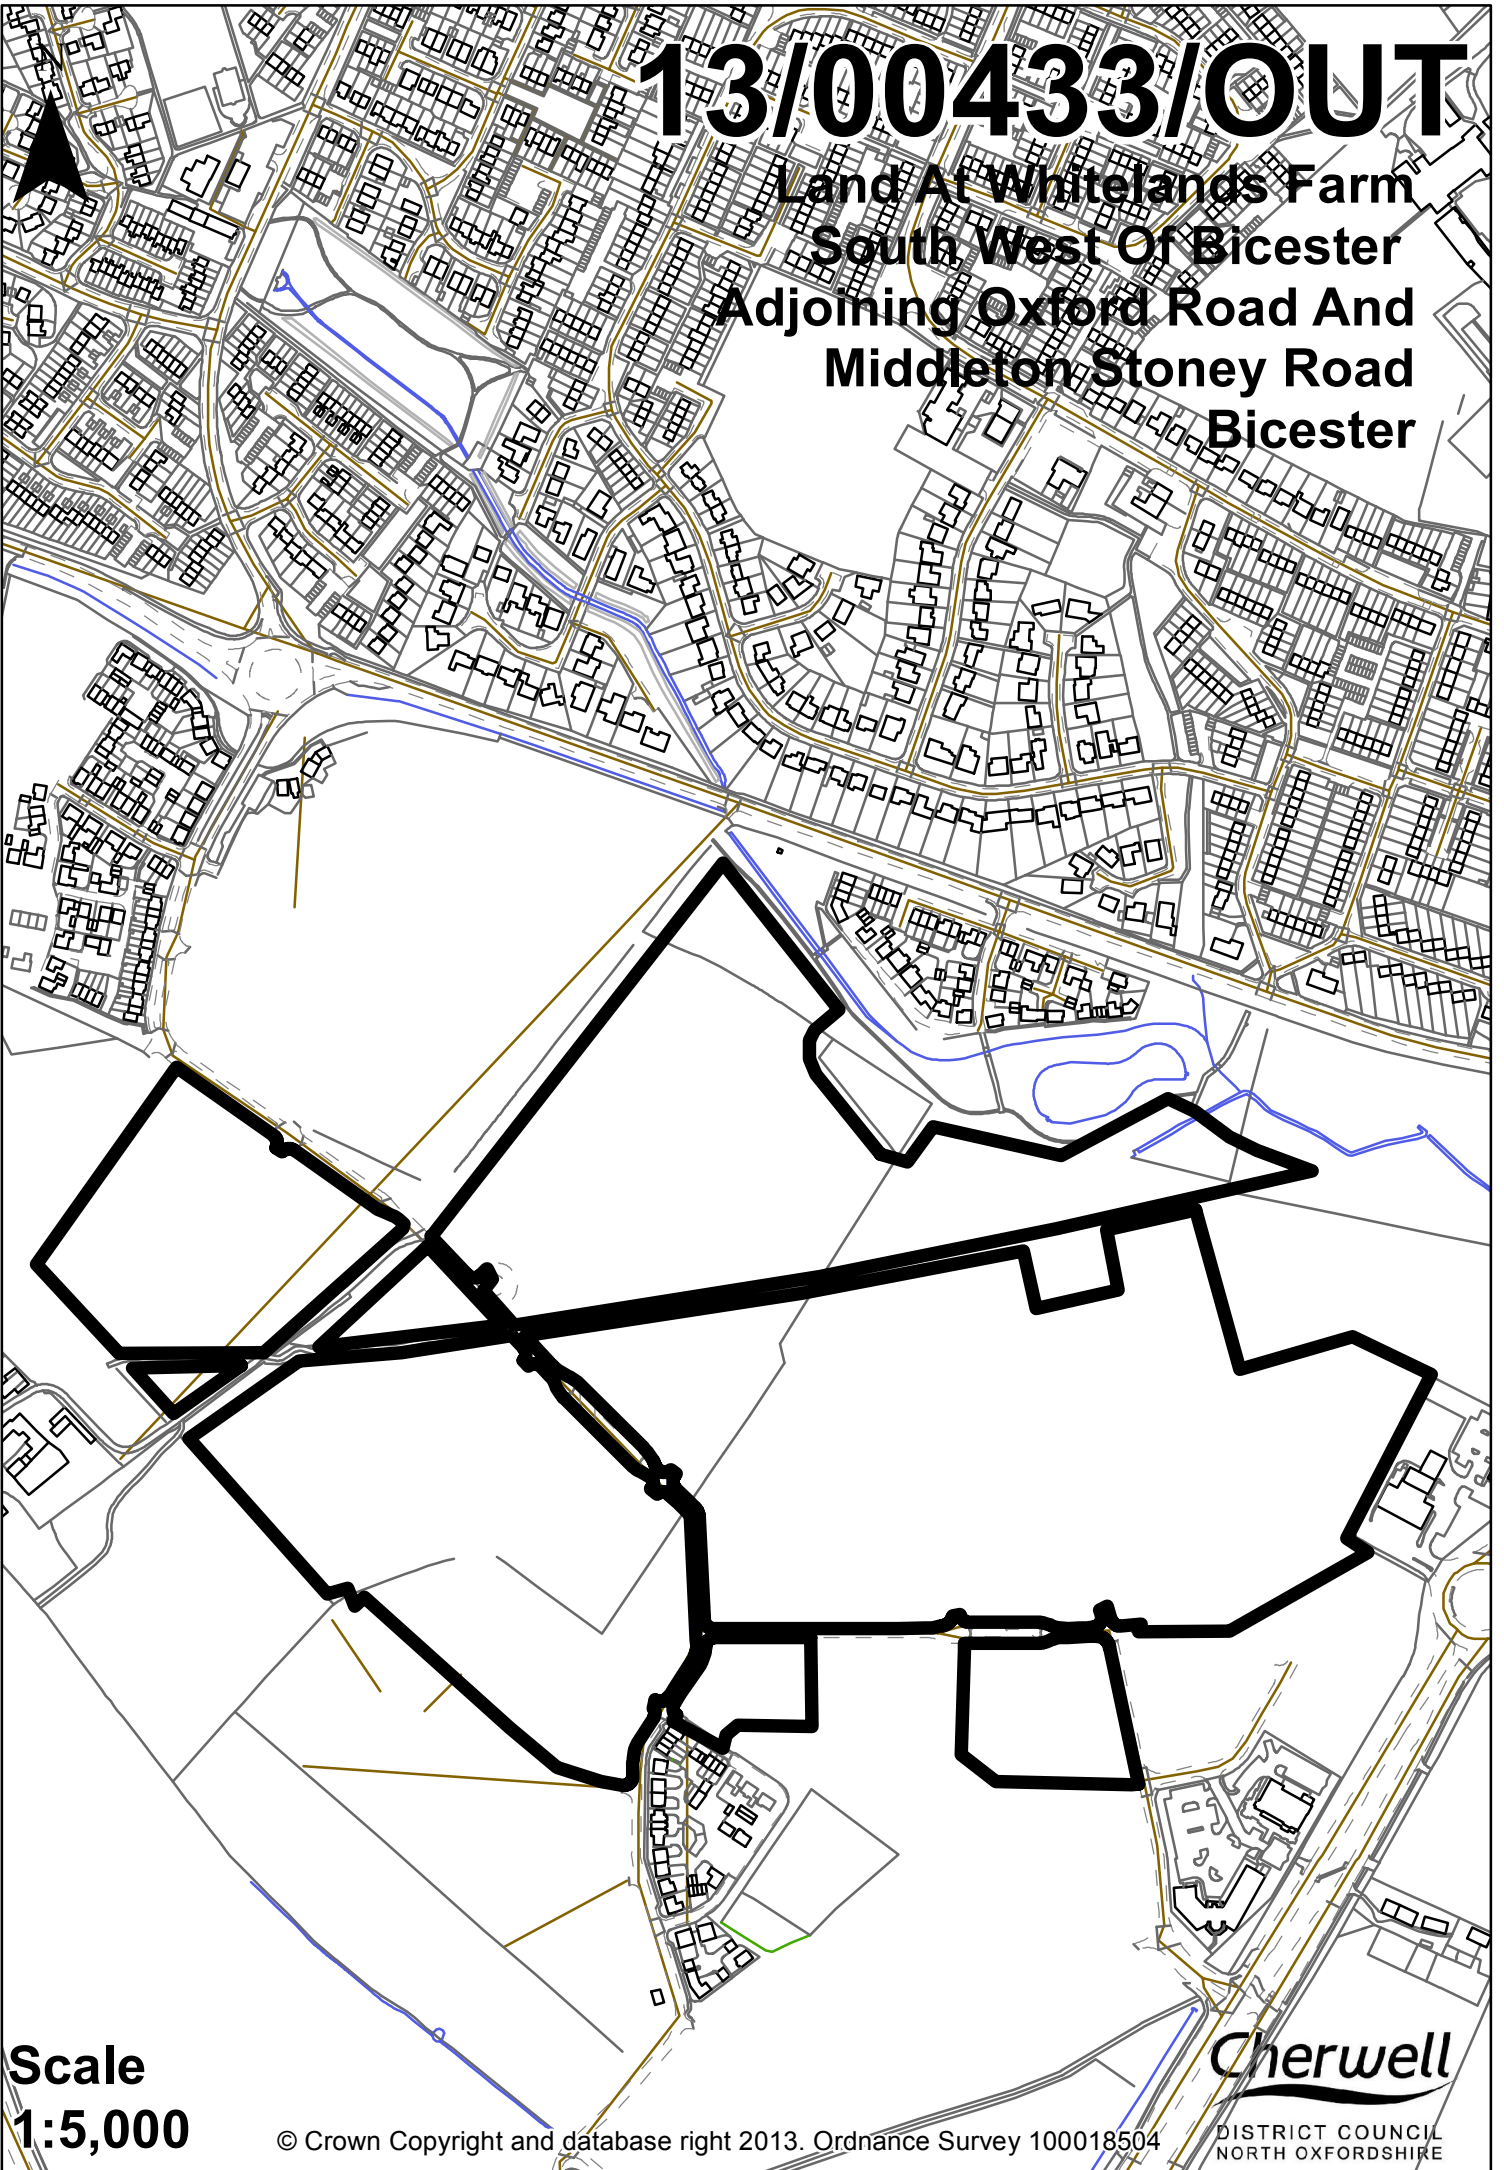

13/00433/OUT

Land At Whitelands Farm
South West Of Bicester
Adjoining Oxford Road And
Middleton Stoney Road
Bicester

Scale
1:5,000

© Crown Copyright and database right 2013. Ordnance Survey 10018504

Cherwell
DISTRICT COUNCIL
NORTH OXFORDSHIRE