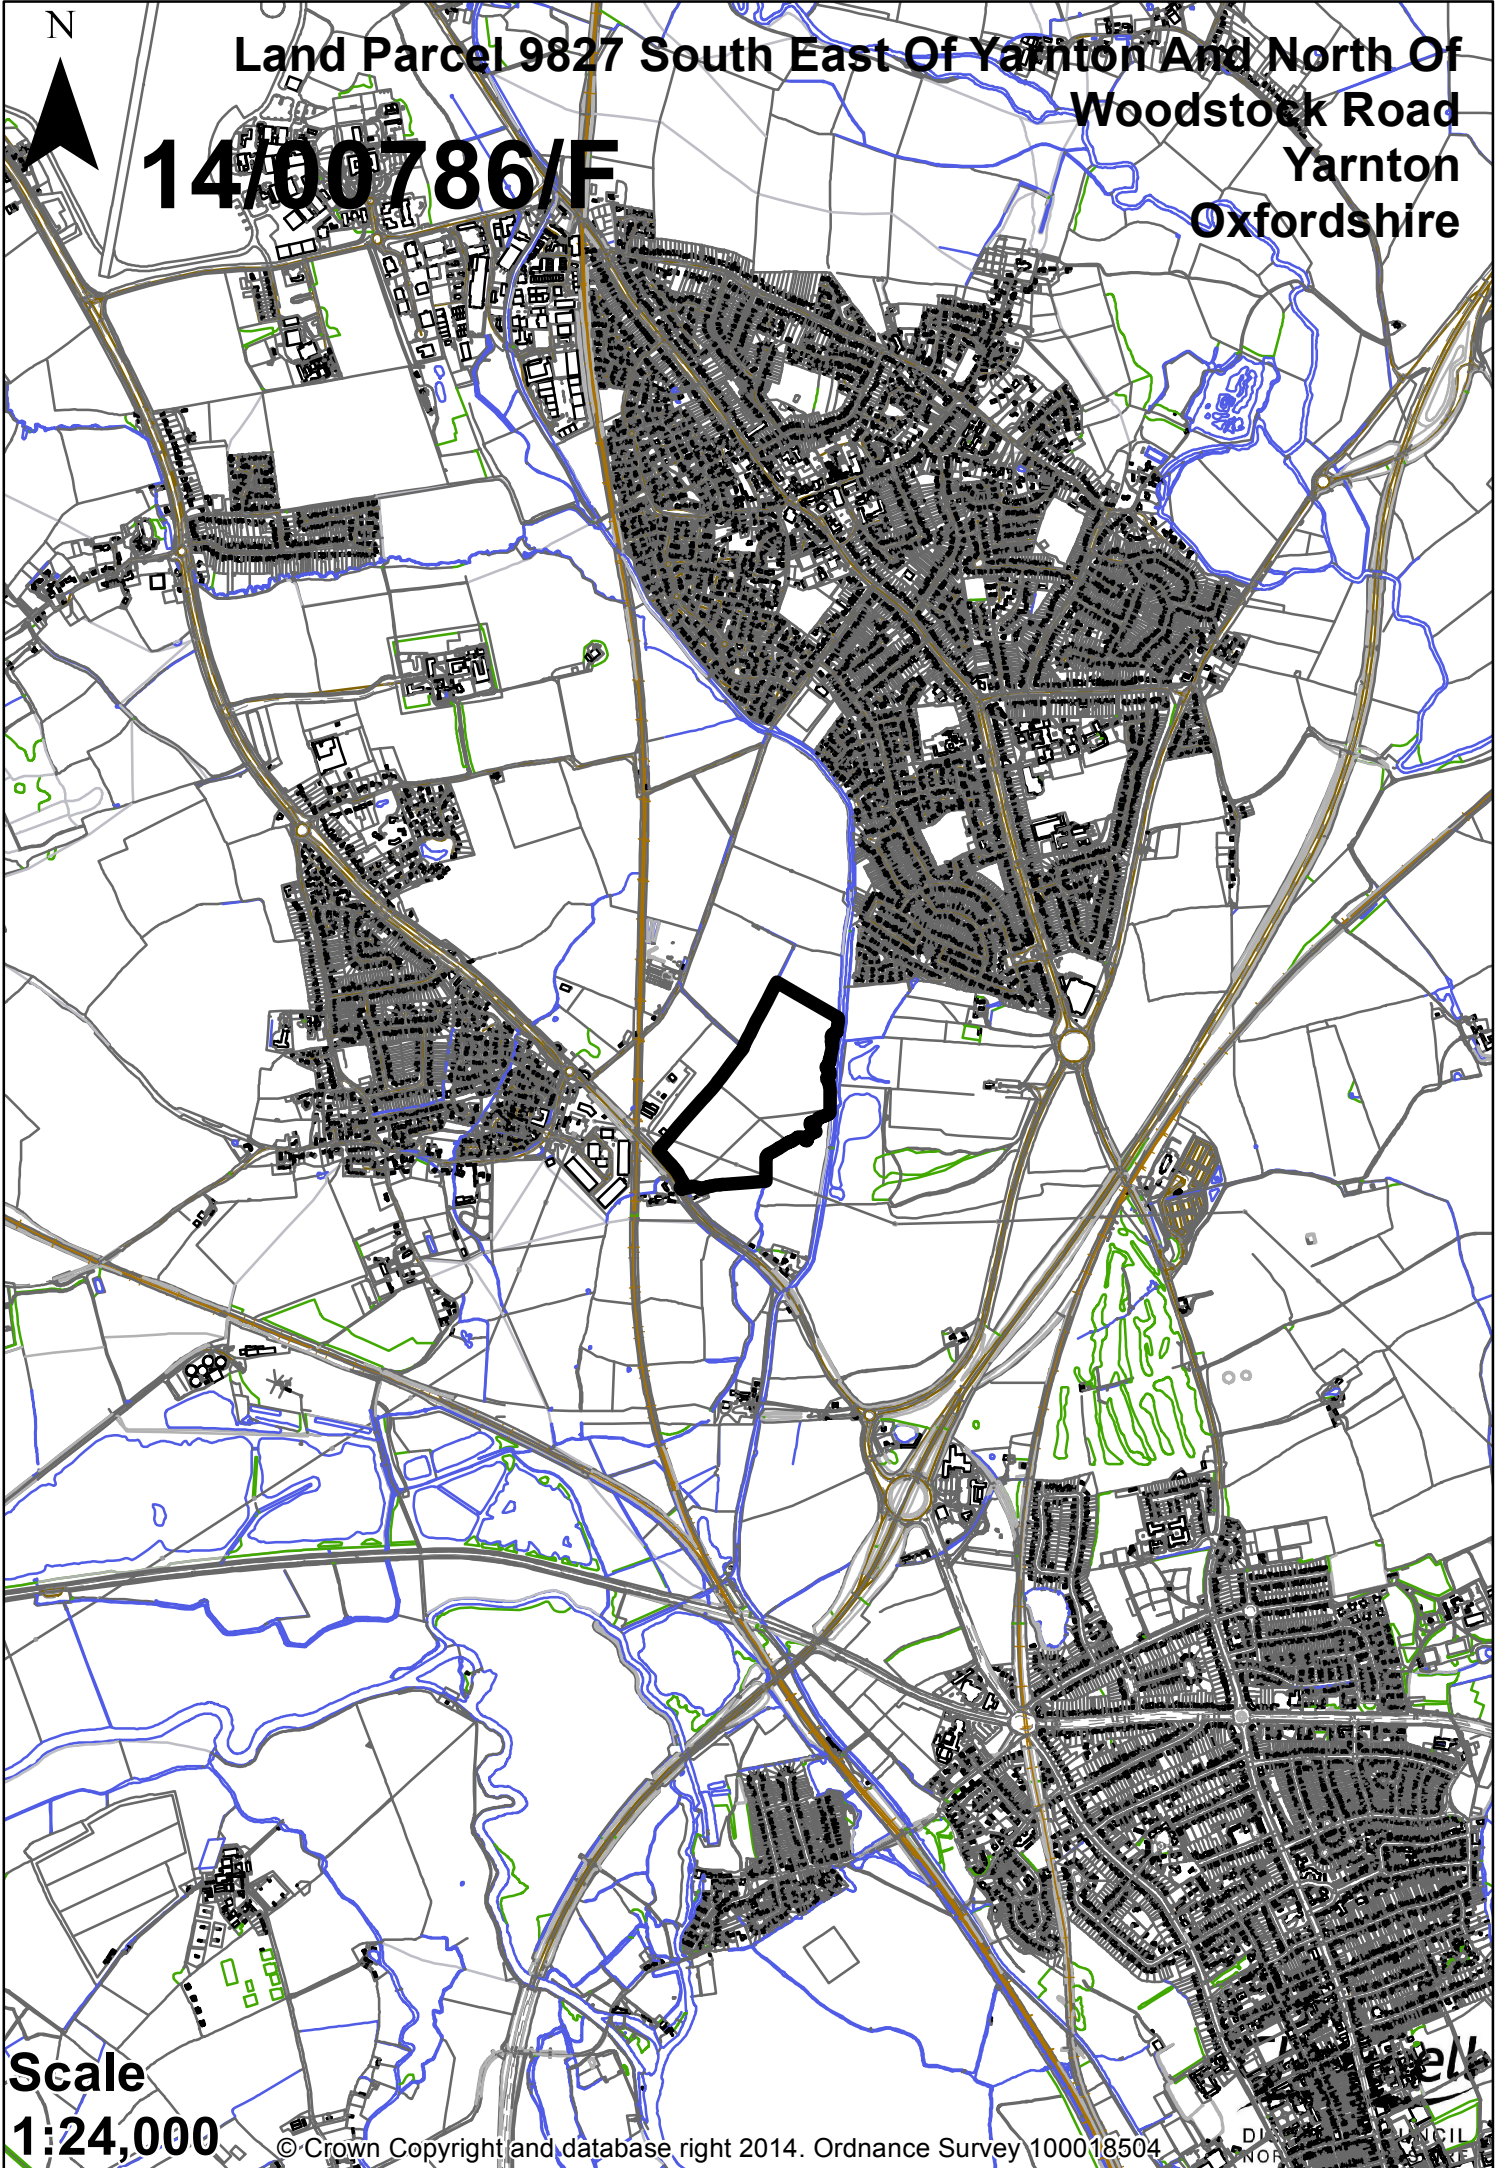

Land Parcel 9827 South East Of Yarnton And North Of  
Woodstock Road  
Yarnton  
Oxfordshire

14/00786/F

Scale  
1:24,000