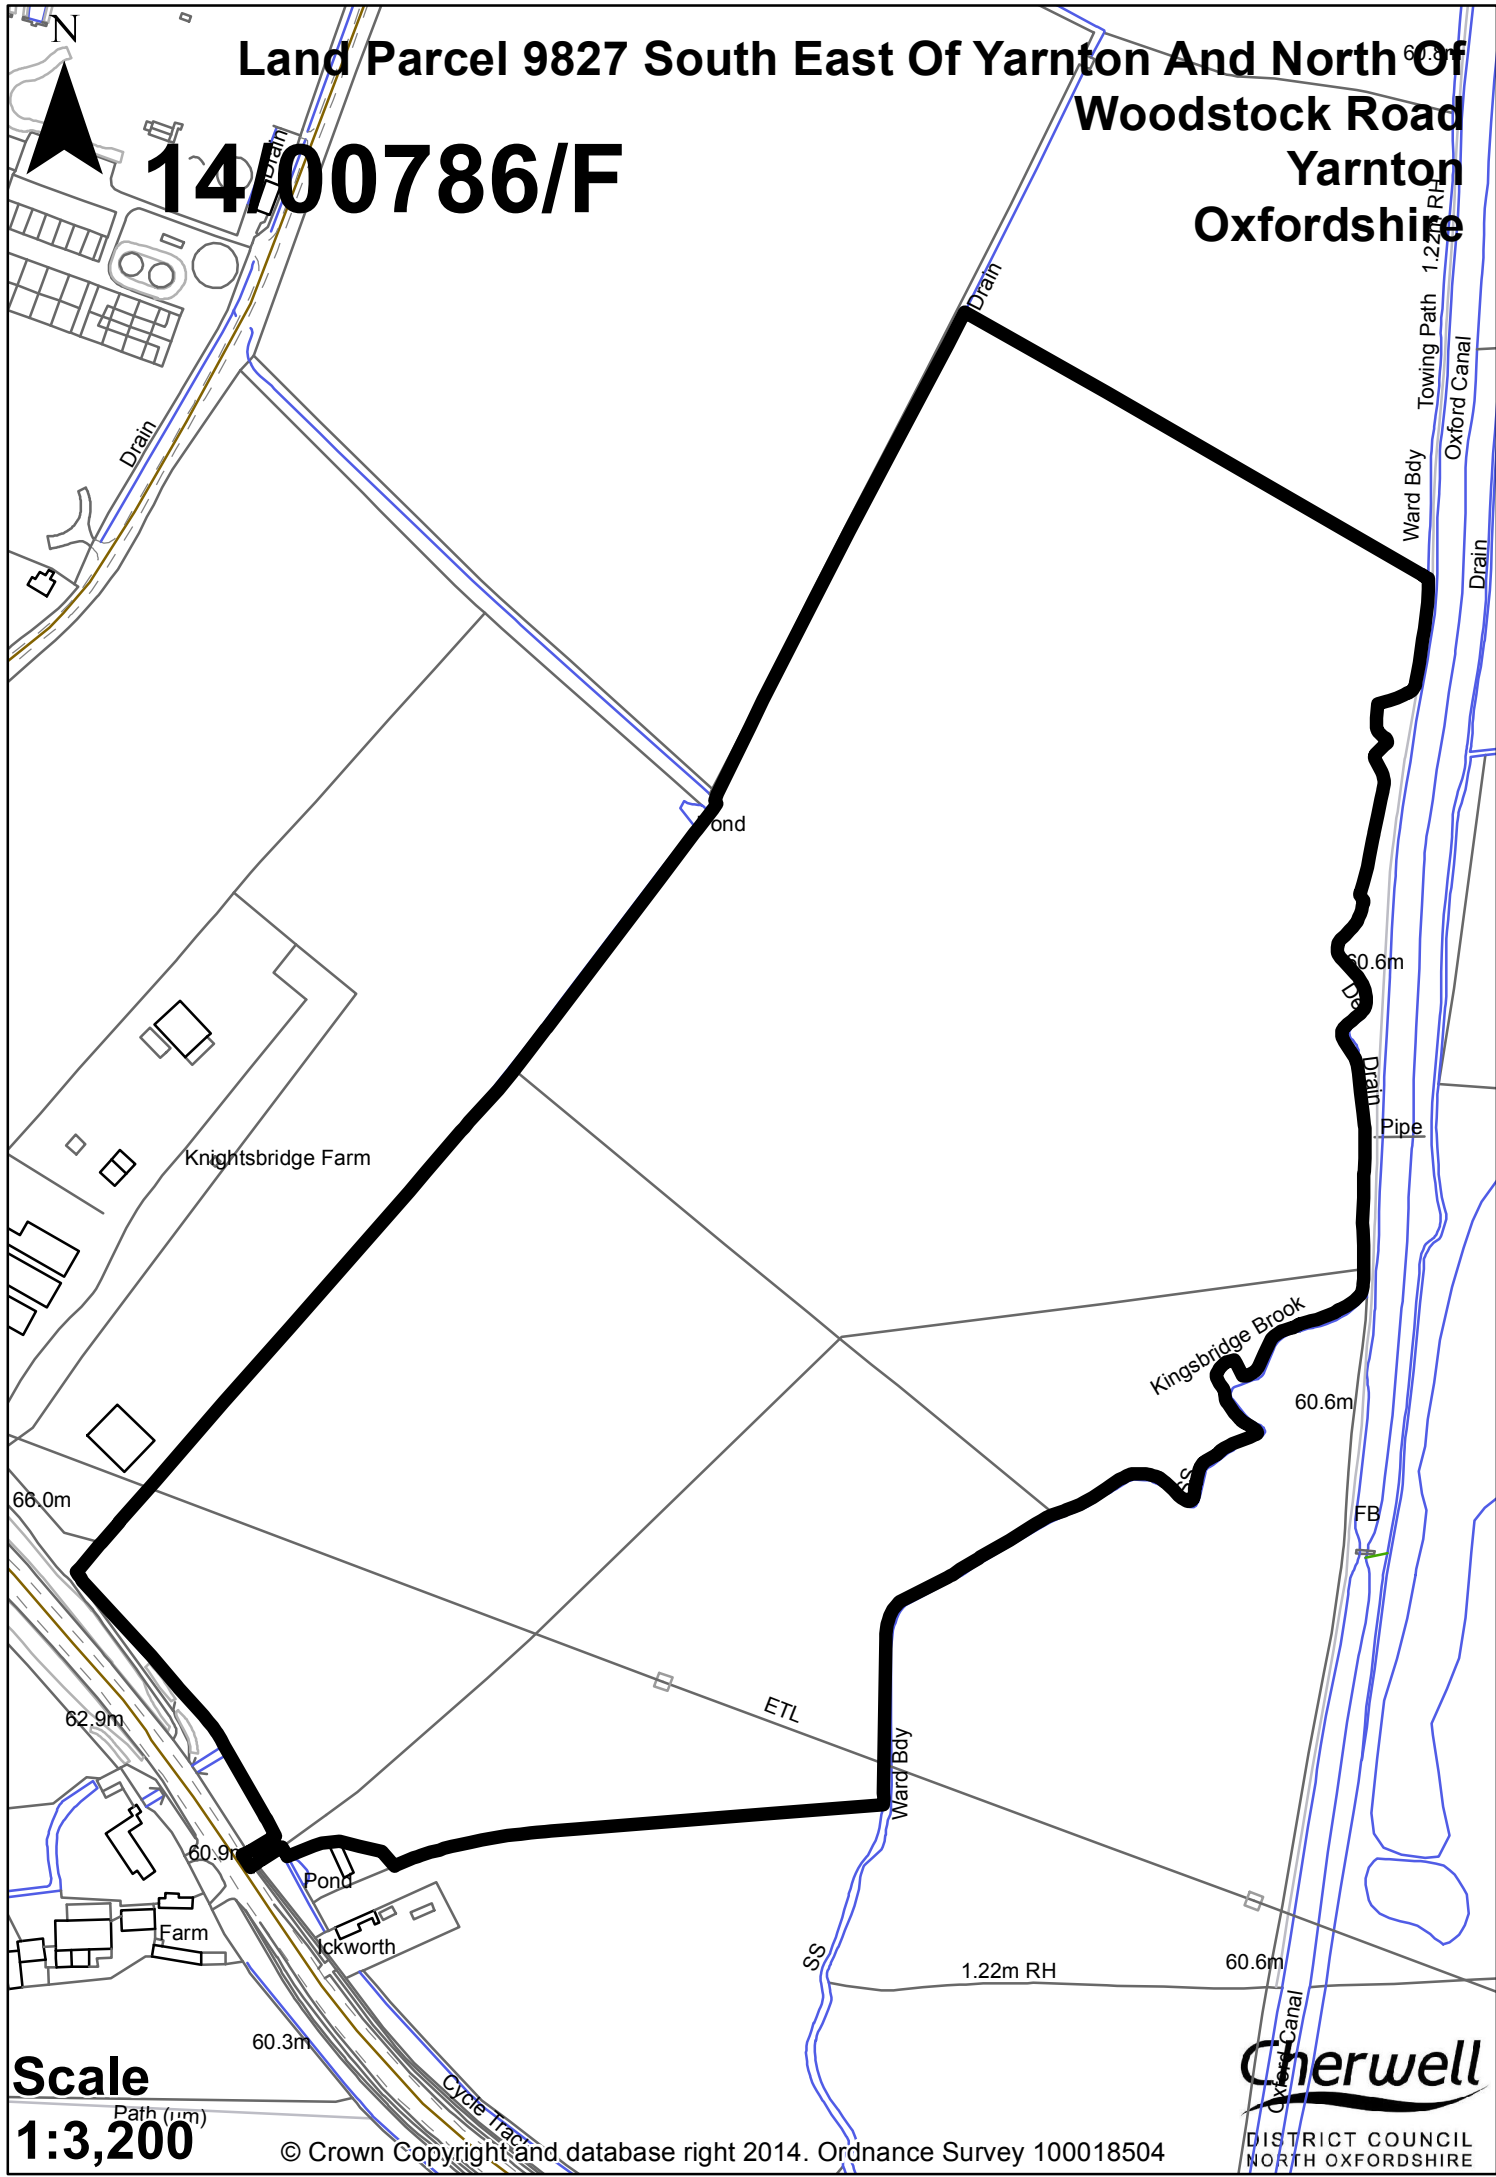

Land Parcel 9827 South East Of Yarnton And North Of
Woodstock Road
Yarnton
Oxfordshire

14/00786/F

Scale

1:3,200

© Crown Copyright and database right 2014. Ordnance Survey 10018504

Cherwell

DISTRICT COUNCIL
NORTH OXFORDSHIRE