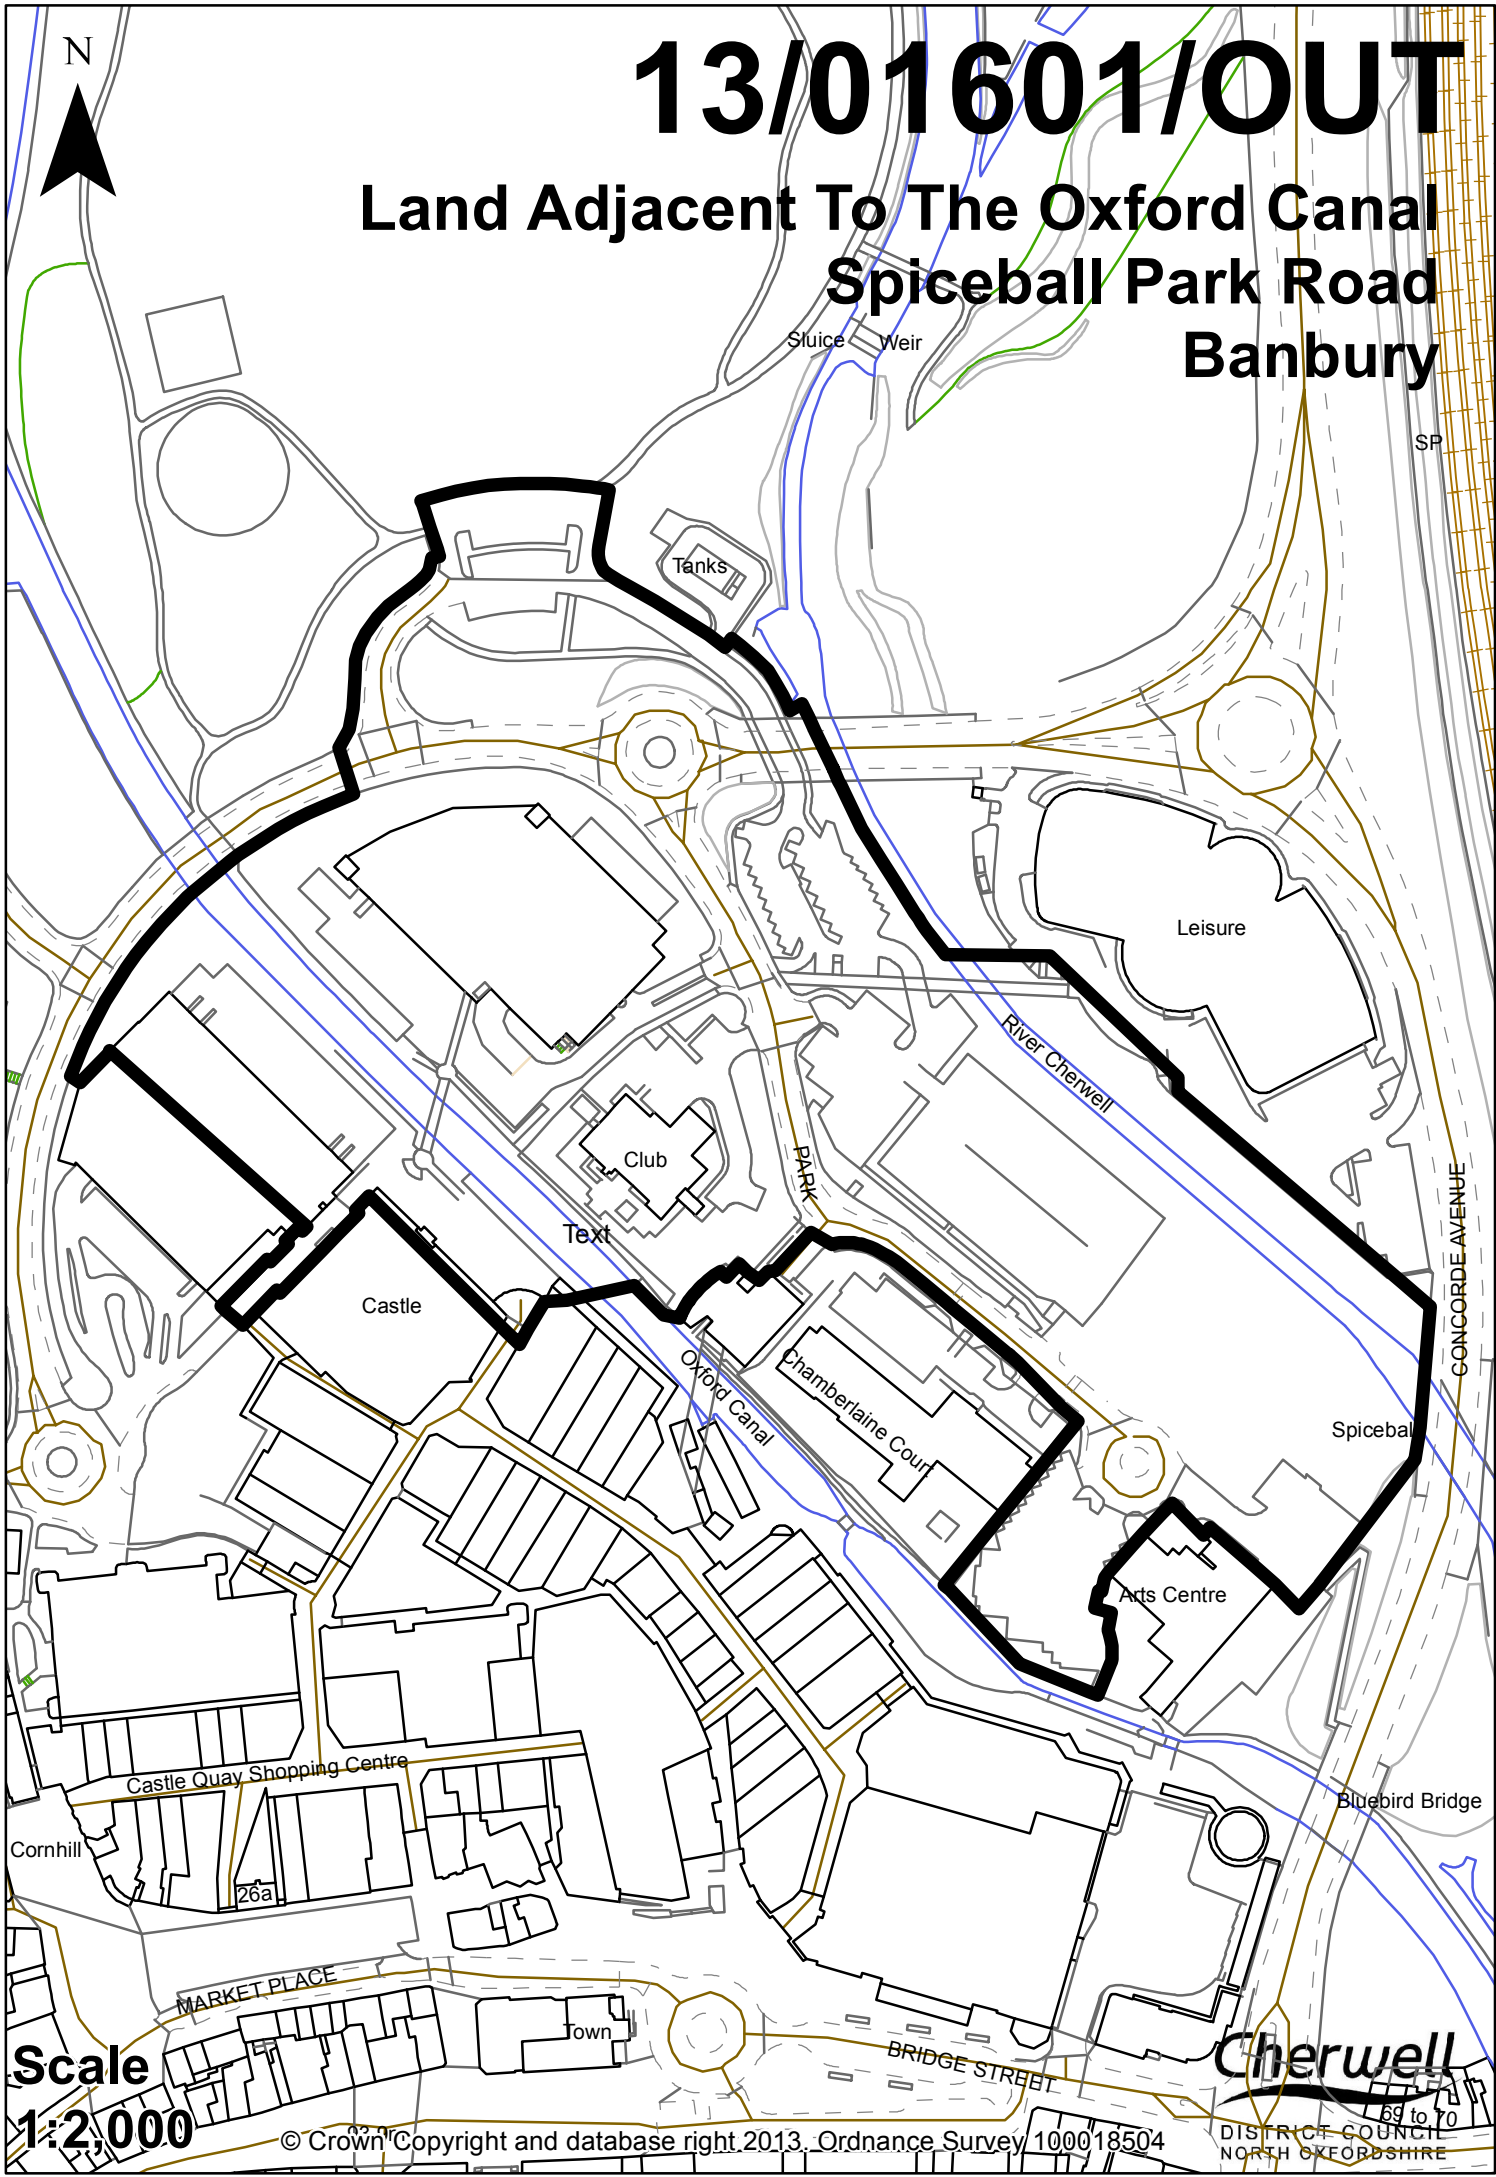

13/01601/OUT

Land Adjacent To The Oxford Canal Spiceball Park Road Banbury

Scale
1:2,000

© Crown Copyright and database right 2013. Ordnance Survey 100018504

Cherwell
DISTRICT COUNCIL
NORTH OXFORDSHIRE