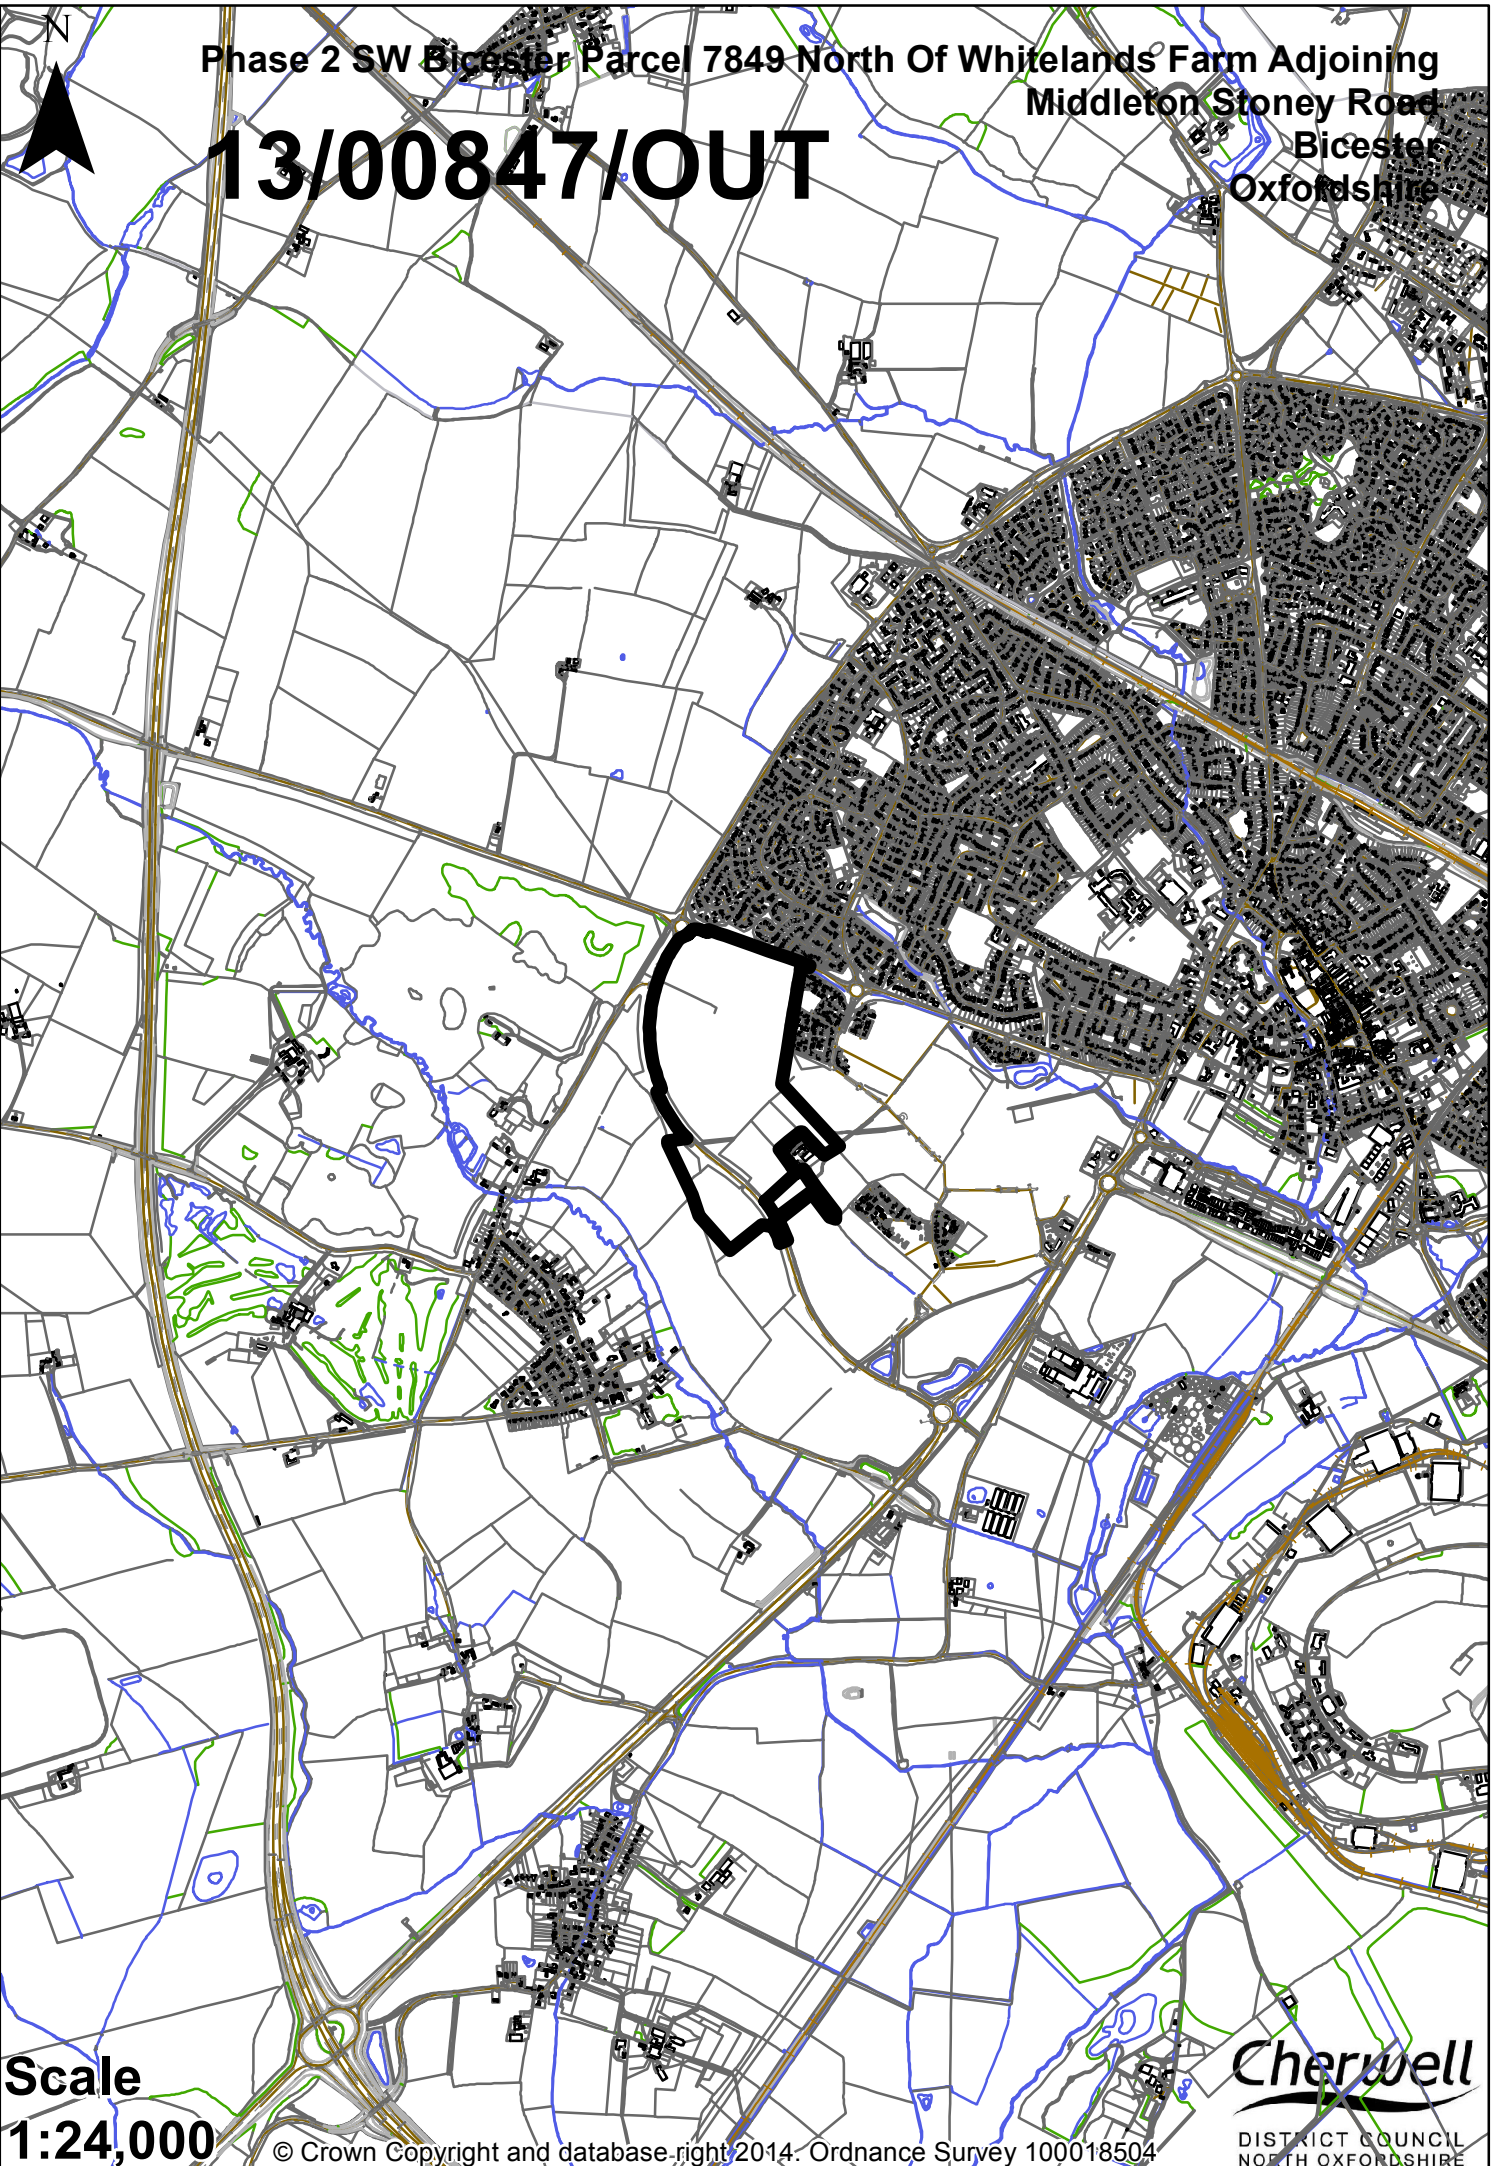

Phase 2 SW Bicester Parcel 7849 North Of Whitelands Farm Adjoining
Middleton Stoney Road
Bicester
Oxfordshire

13/00847/OUT

Scale
1:24,000

© Crown Copyright and database right 2014. Ordnance Survey 100018504