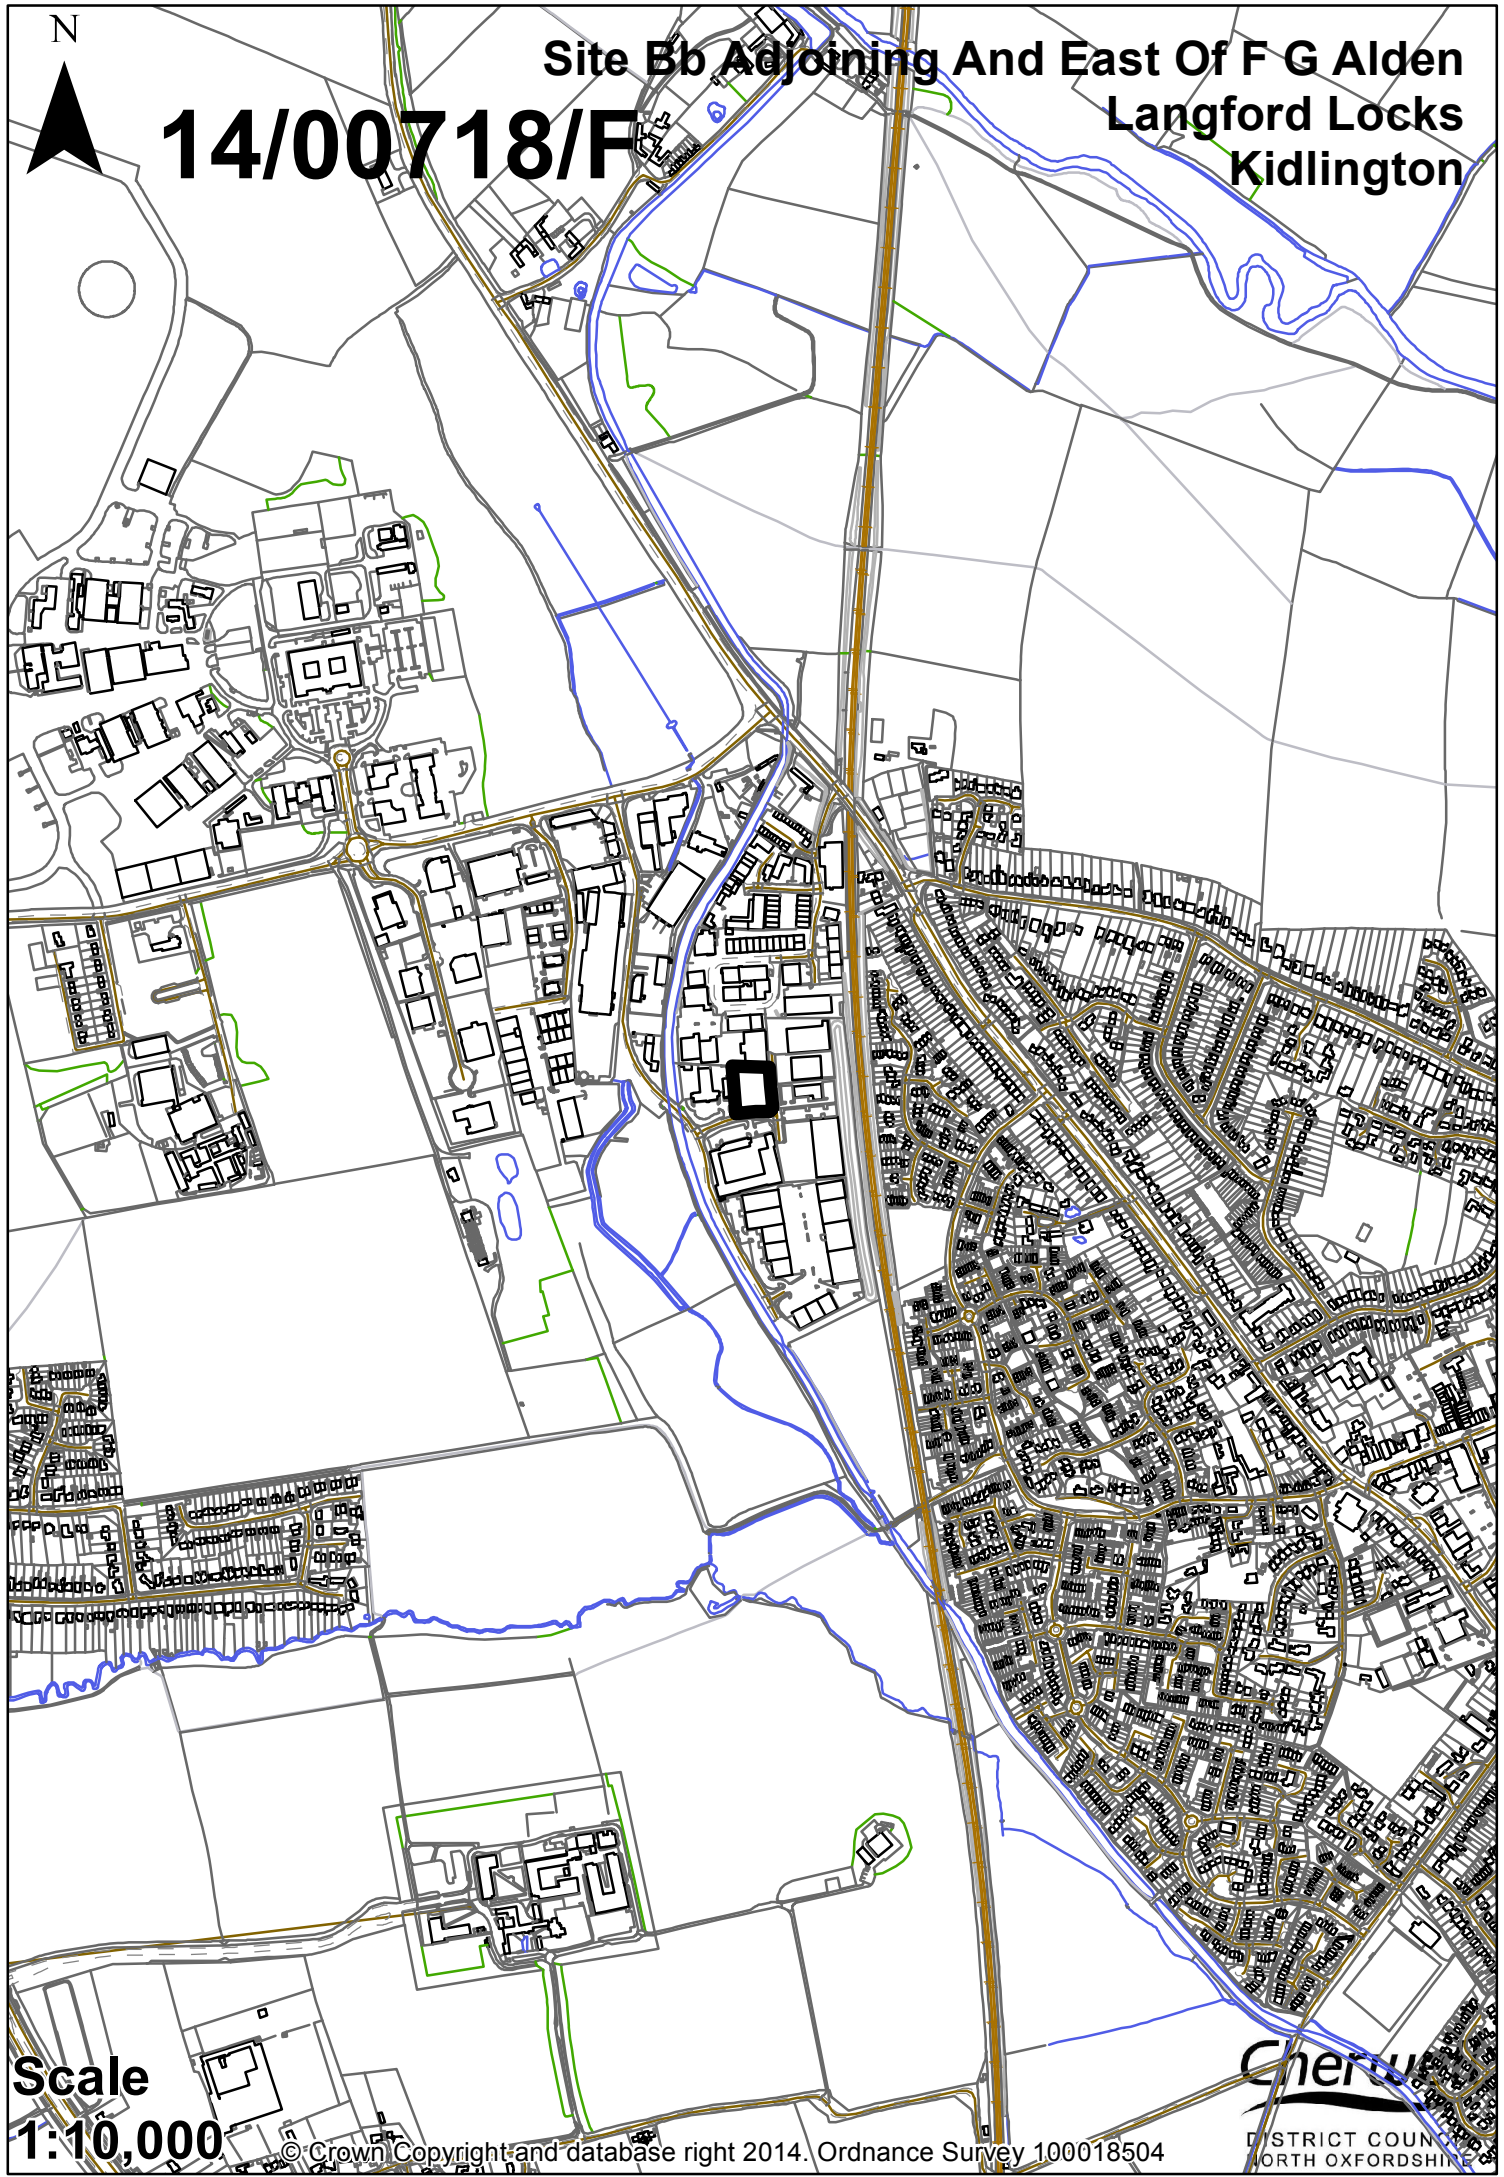

Site Bb Adjoining And East Of F G Alden
Langford Locks
Kidlington

14/00718/F

Scale
1:10,000