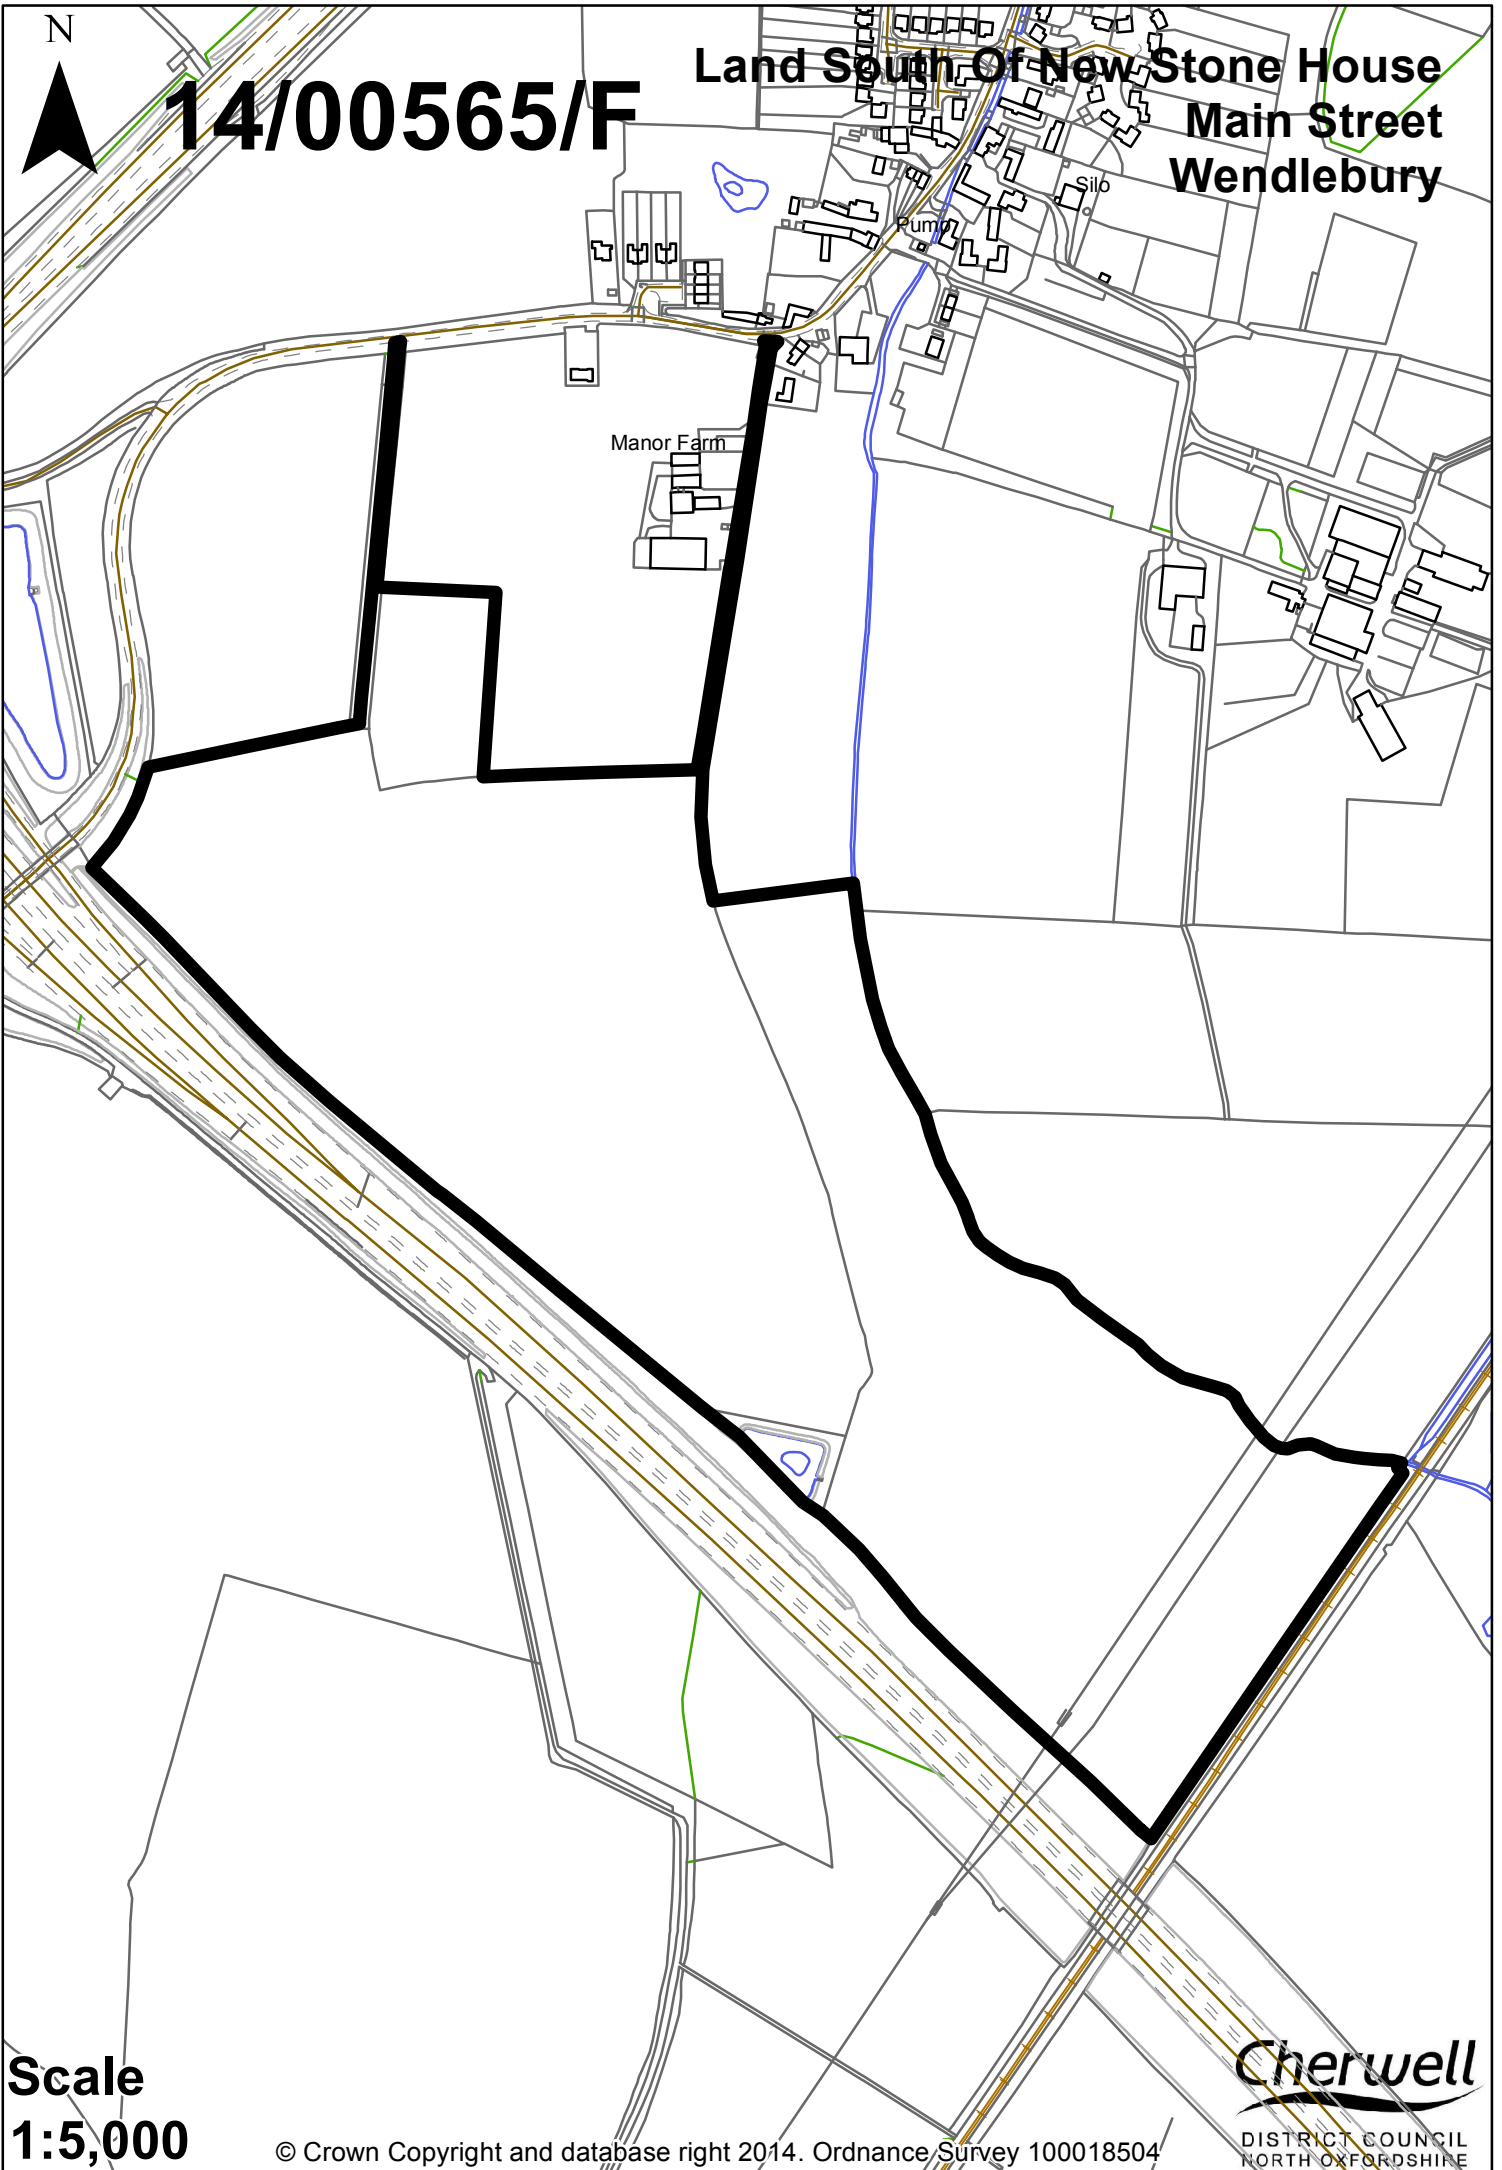

14/00565/F

**Land South Of New Stone House
Main Street
Wendlebury**

**Scale
1:5,000**

© Crown Copyright and database right 2014. Ordnance Survey 100018504

Cherwell
DISTRICT COUNCIL
NORTH OXFORDSHIRE