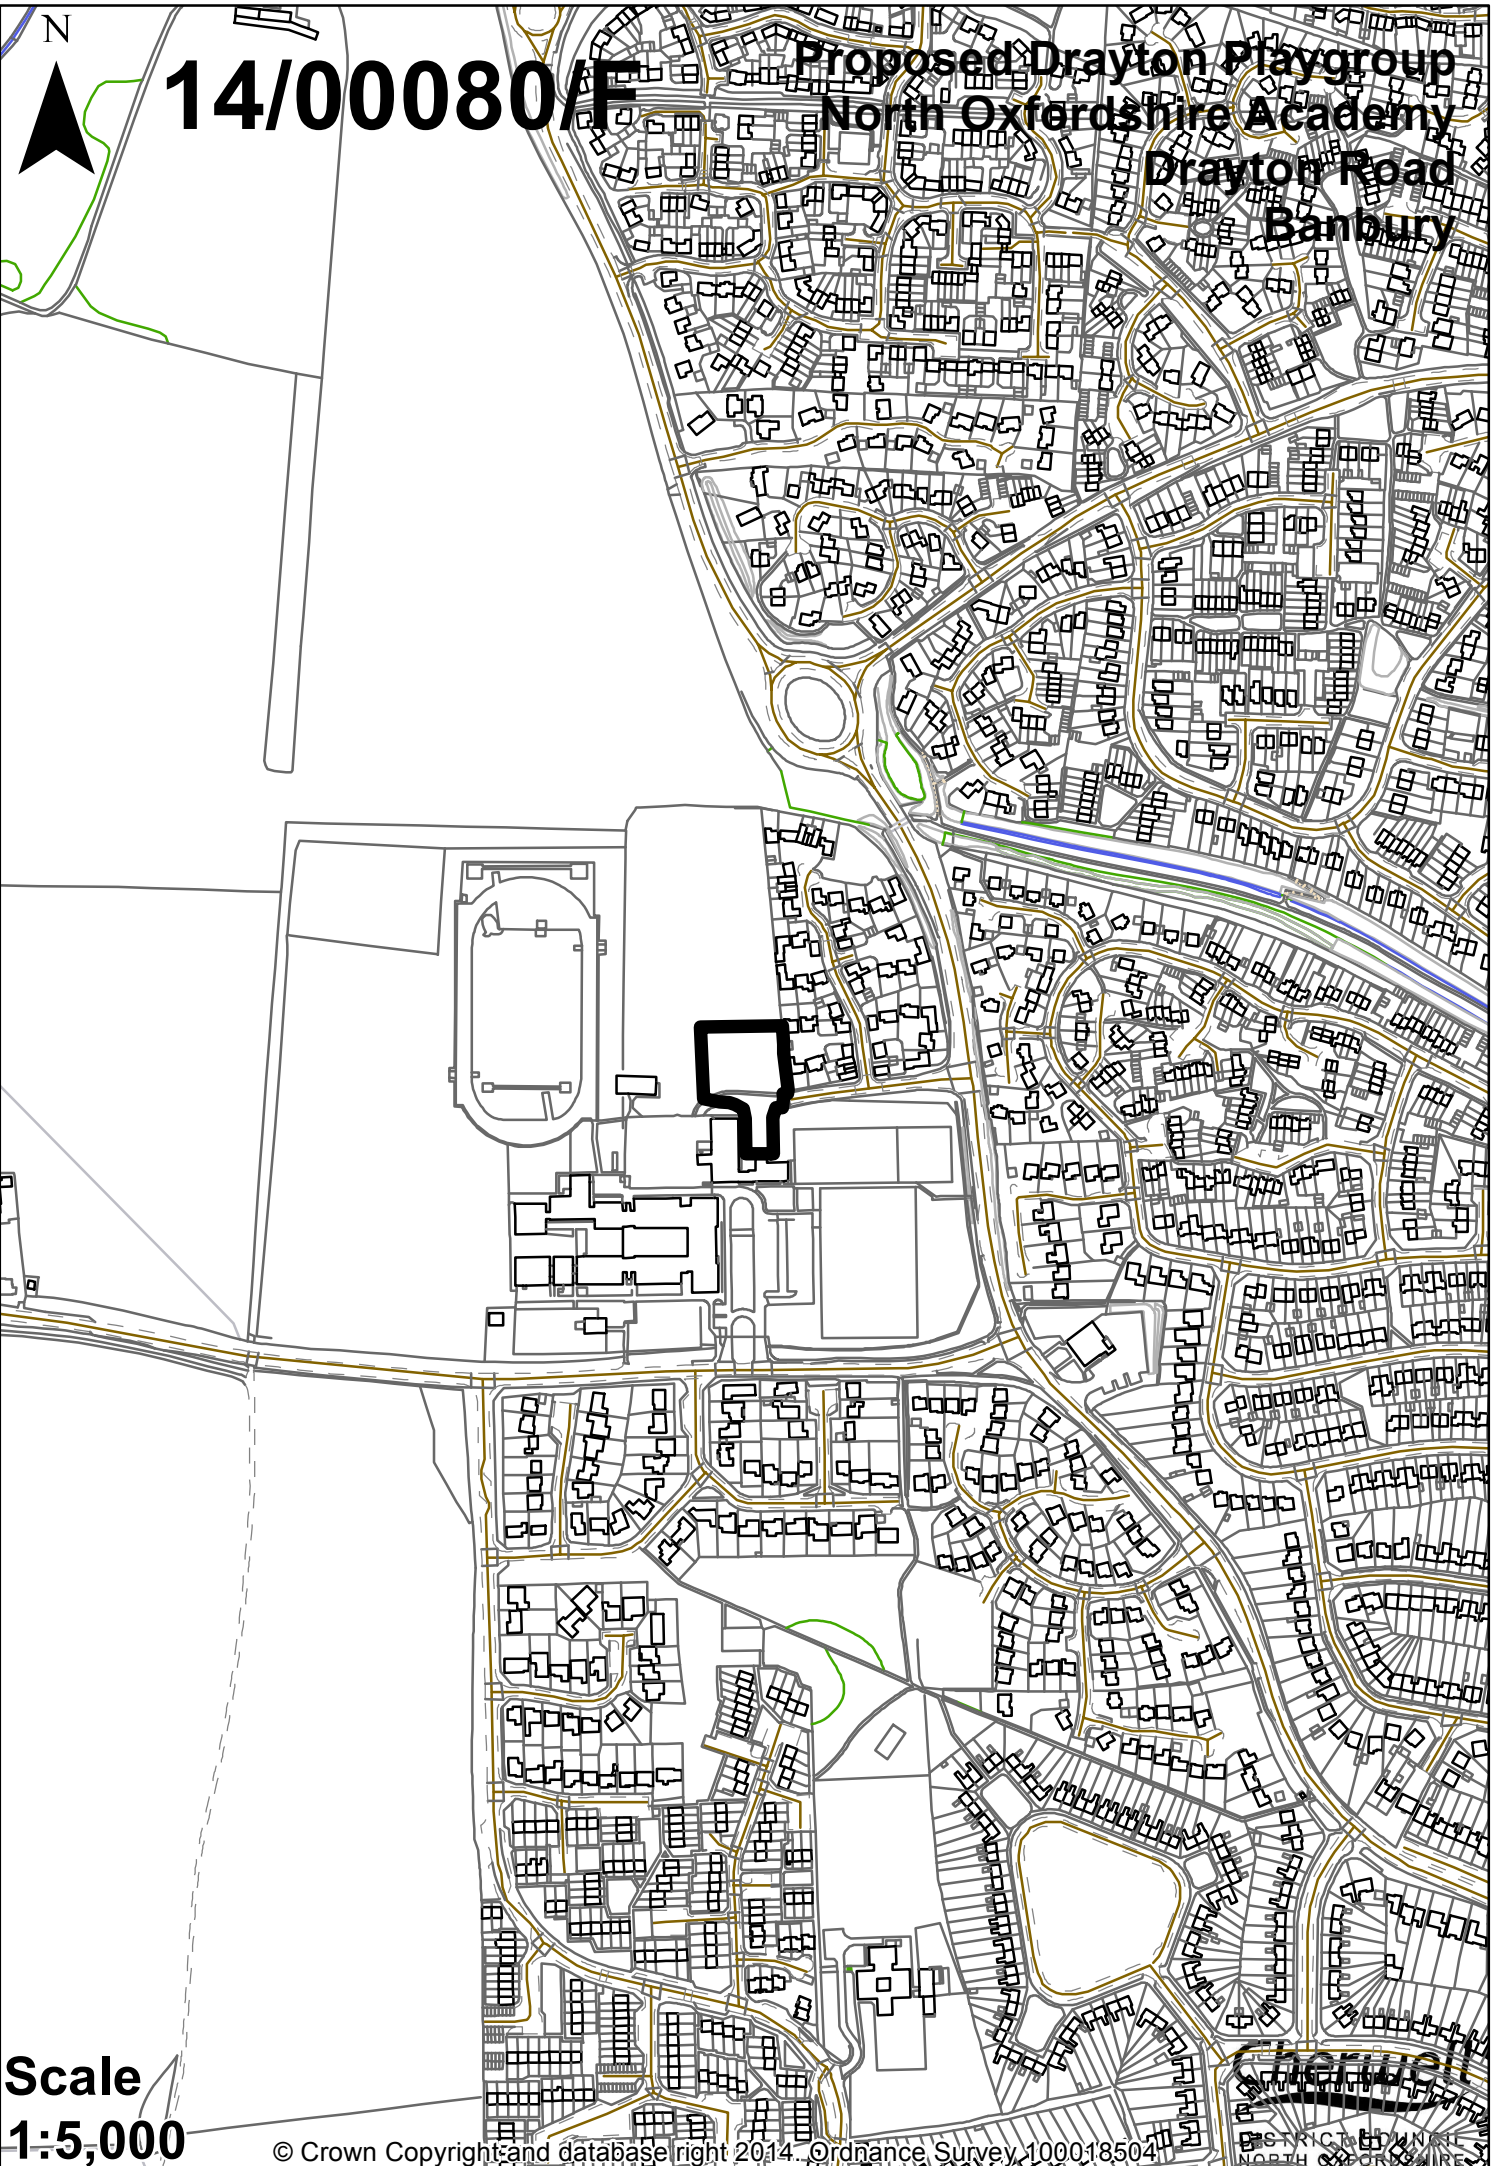

14/00080/F

**Proposed Drayton Playgroup
North Oxfordshire Academy
Drayton Road
Banbury**

**Scale
1:5,000**